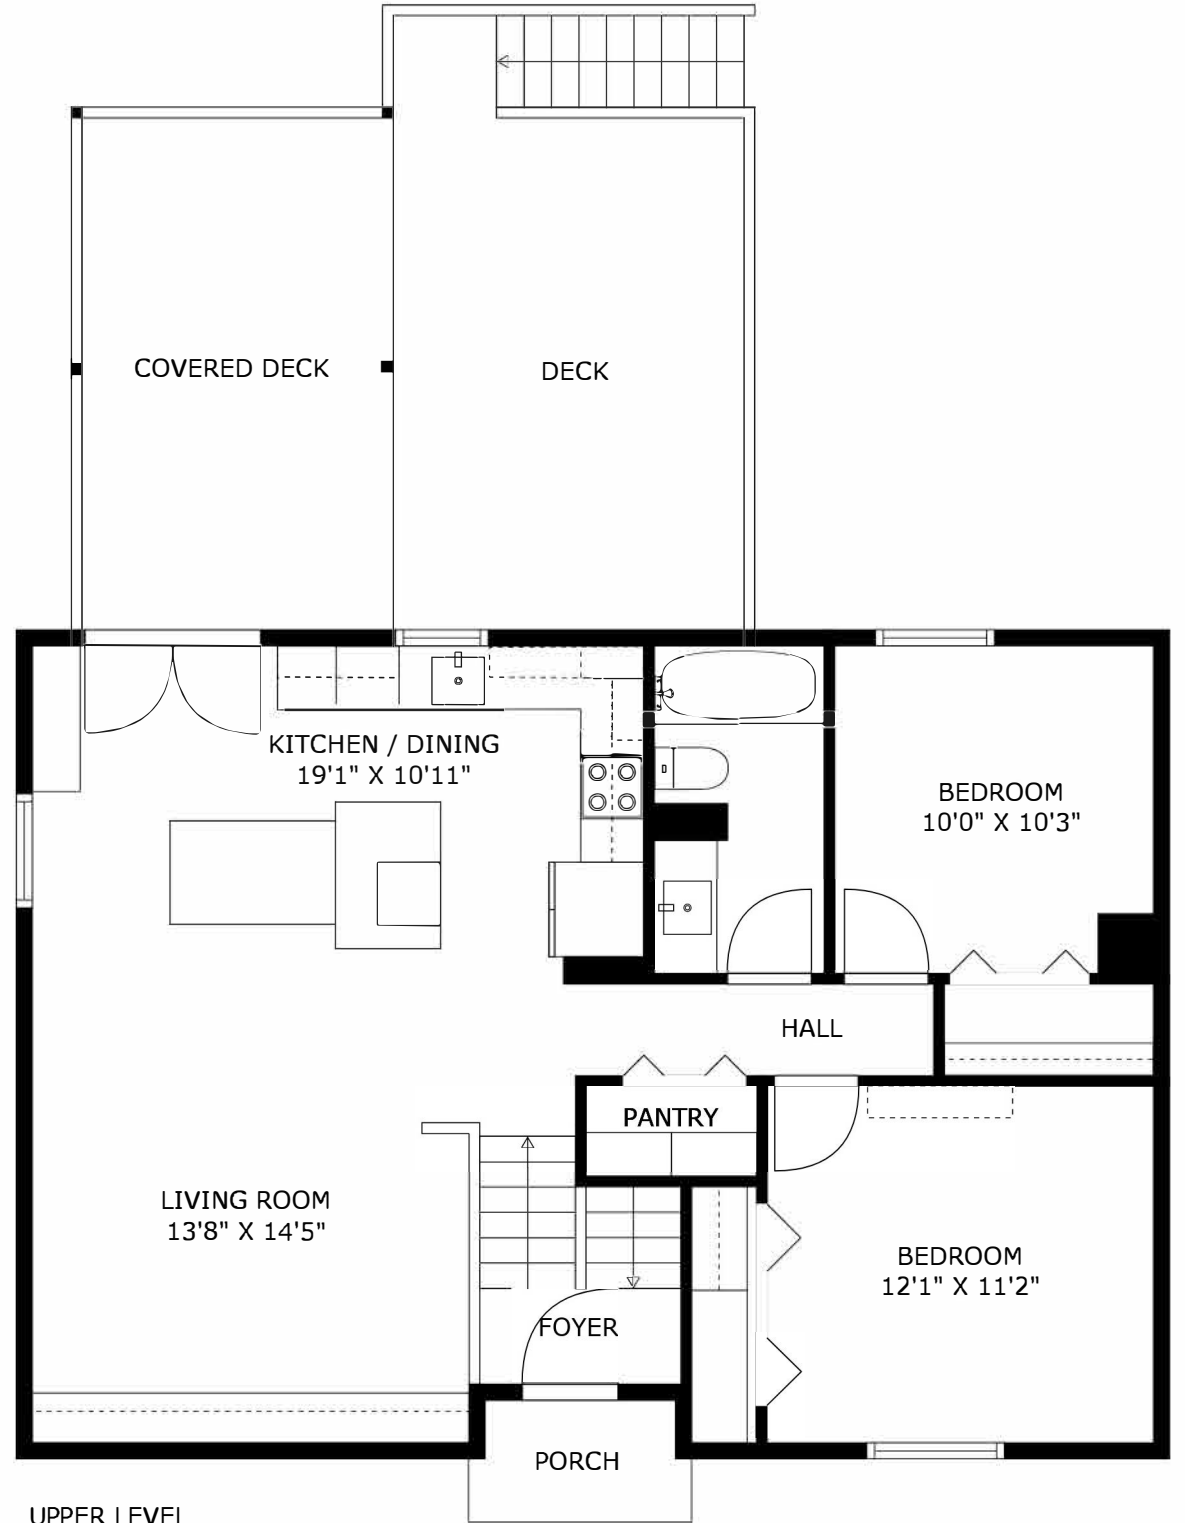

7314 ENTWHISTLE COURT

TOTAL LIVING AREA: 1806SF
FINISHED LOWER LEVEL: 874SF, UPPER LEVEL: 932SF

LOWER LEVEL

UPPER LEVEL

Symbols On Sketch (stairs, Doors, Windows, Utilities) Are For Placement, Not To Scale. Rooms/Deck/Porch Are Approximate Dimensions. Sketch Is For Marketing And Informational Purposes And Is Approximate Representation Of Home Floor Plan