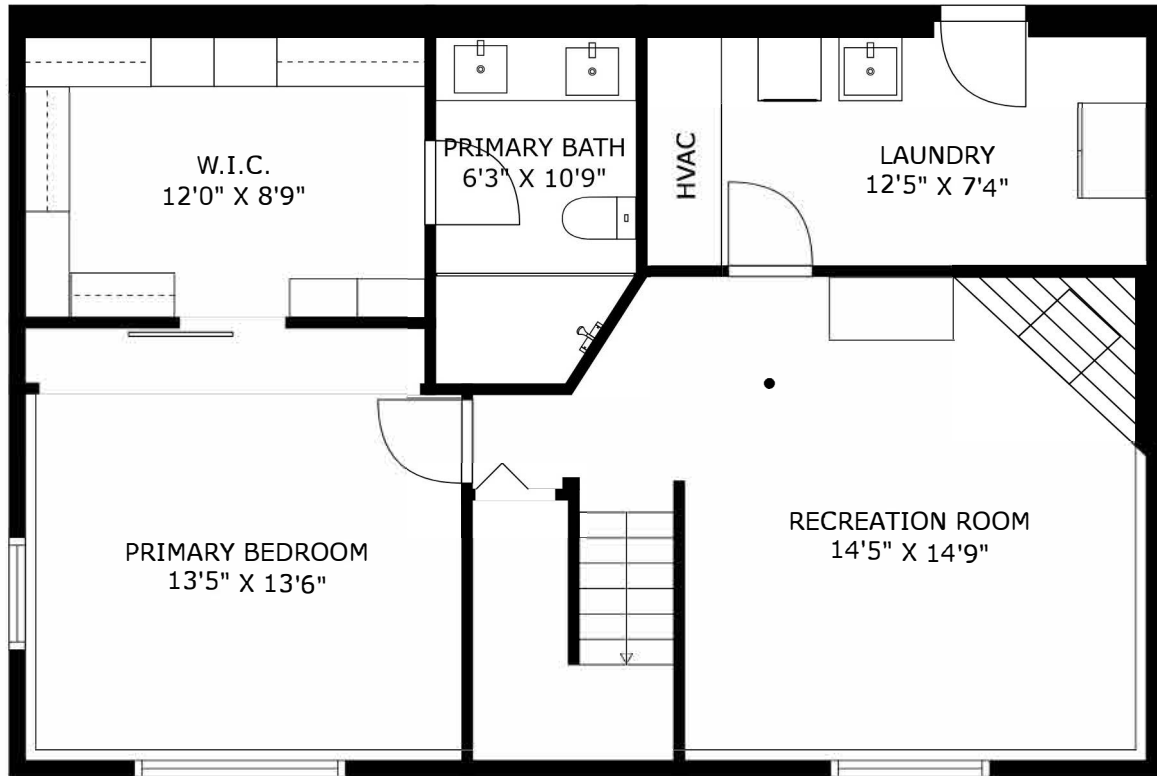

7314 ENTWHISTLE COURT

TOTAL LIVING AREA: 1806SF
FINISHED LOWER LEVEL: 874SF, UPPER LEVEL: 932SF

LOWER LEVEL

UPPER LEVEL

Symbols On Sketch (stairs, Doors, Windows, Utilities) Are For Placement, Not To Scale. Rooms/Deck/Porch Are Approximate Dimensions. Sketch Is For Marketing And Informational Purposes And Is Approximate Representation Of Home Floor Plan