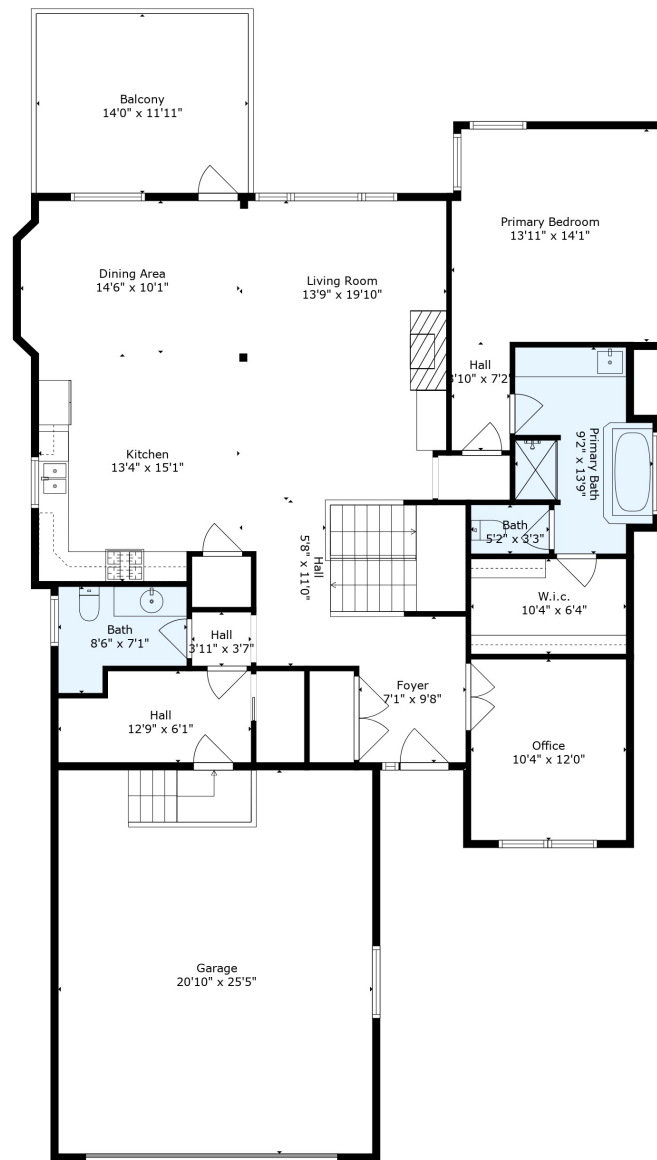

**TOTAL: 2895 sq. ft**  
 Below Ground: 1297 sq. ft, FLOOR 2: 1598 sq. ft  
 EXCLUDED AREAS: STORAGE: 168 sq. ft, GARAGE: 530 sq. ft, BALCONY: 168 sq. ft

Floor Plan Created By Cubicasa App. Measurements Deemed Highly Reliable But Not Guaranteed.