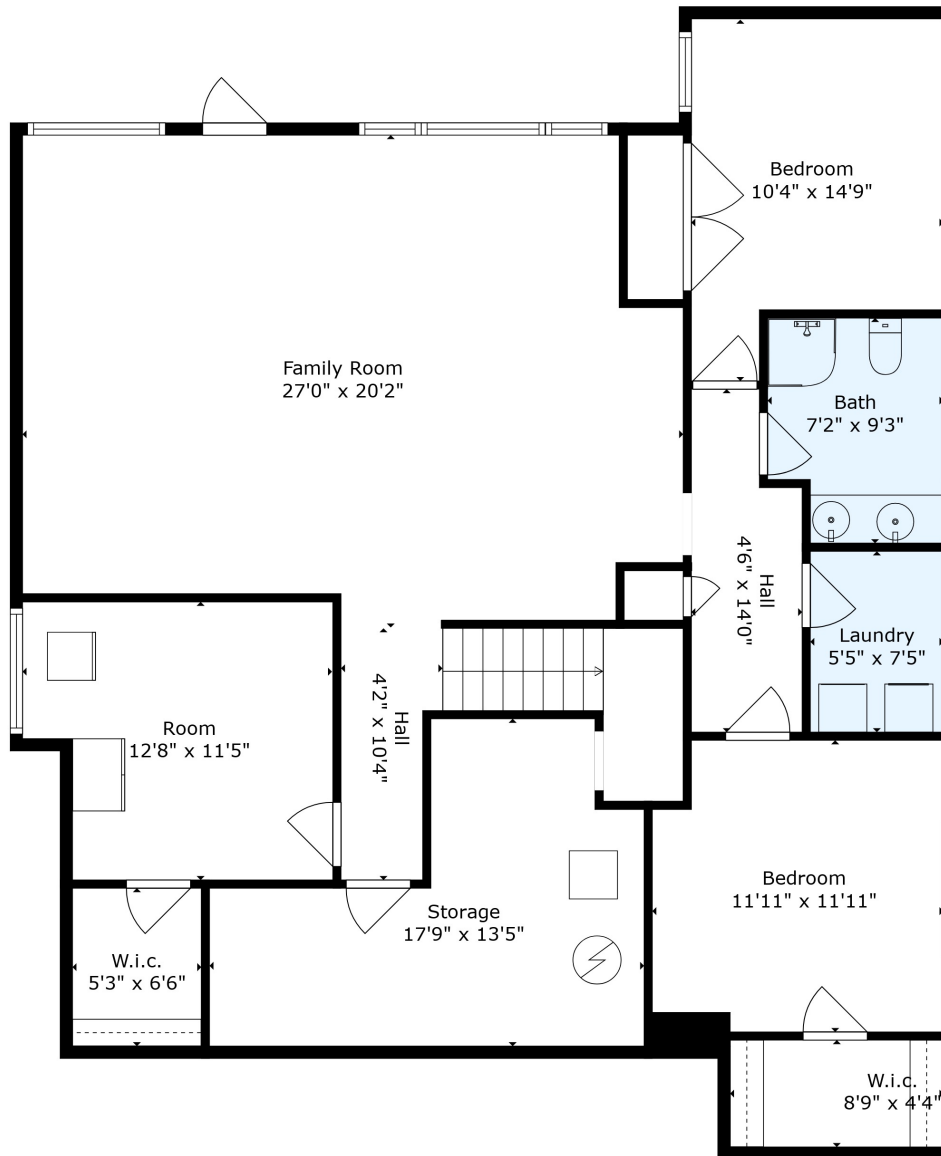

**TOTAL: 2895 sq. ft**  
 Below Ground: 1297 sq. ft, FLOOR 2: 1598 sq. ft  
 EXCLUDED AREAS: STORAGE: 168 sq. ft, GARAGE: 530 sq. ft, BALCONY: 168 sq. ft

Floor Plan Created By Cubicasa App. Measurements Deemed Highly Reliable But Not Guaranteed.