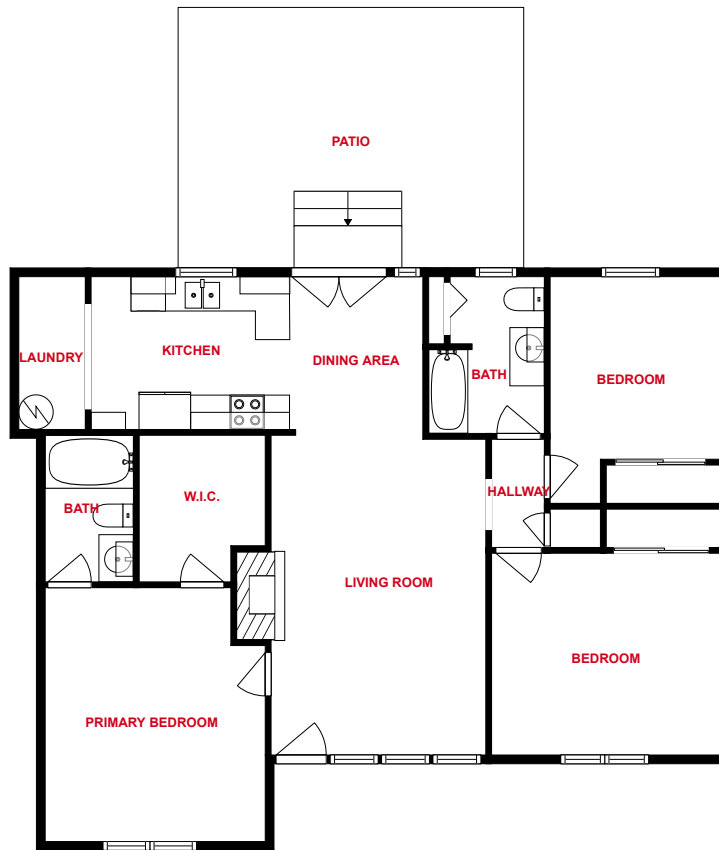

Home report

Belmont Road 3506

Coeur d'Alene

Highlights

1 Kitchen

1 Living room

3 Bedroom

2 Bath

14 Doors

11 Windows

Nearby services Data source: Google Maps

Seltice & Atlas, 0.6 mi

WinCo Foods, 1.2 mi

**Elevate Health Clinics -
Coeur d'Alene ID, 1.4 mi**

**Agriculture Department of
Purchasing, 0.8 mi**

The Pinecone Grill, 0.7 mi

Helipad, 1.9 mi

Floor plan

MEASUREMENTS ARE CALCULATED BY CUBICASA TECHNOLOGY. DEEMED HIGHLY RELIABLE BUT NOT GUARANTEED.

Appendix 1: Data sheet

Bedroom - 3	Bedroom - Master - 1	Closet - 1
Closet - WalkIn - 1	Bath - 2	Utility - 1
Utility - Laundry - 1	Outdoor - 1	Outdoor - Patio - 1
Hallway - 1	Kitchen - 1	LivingRoom - 1
Dining - 1	Dining - Open - 1	