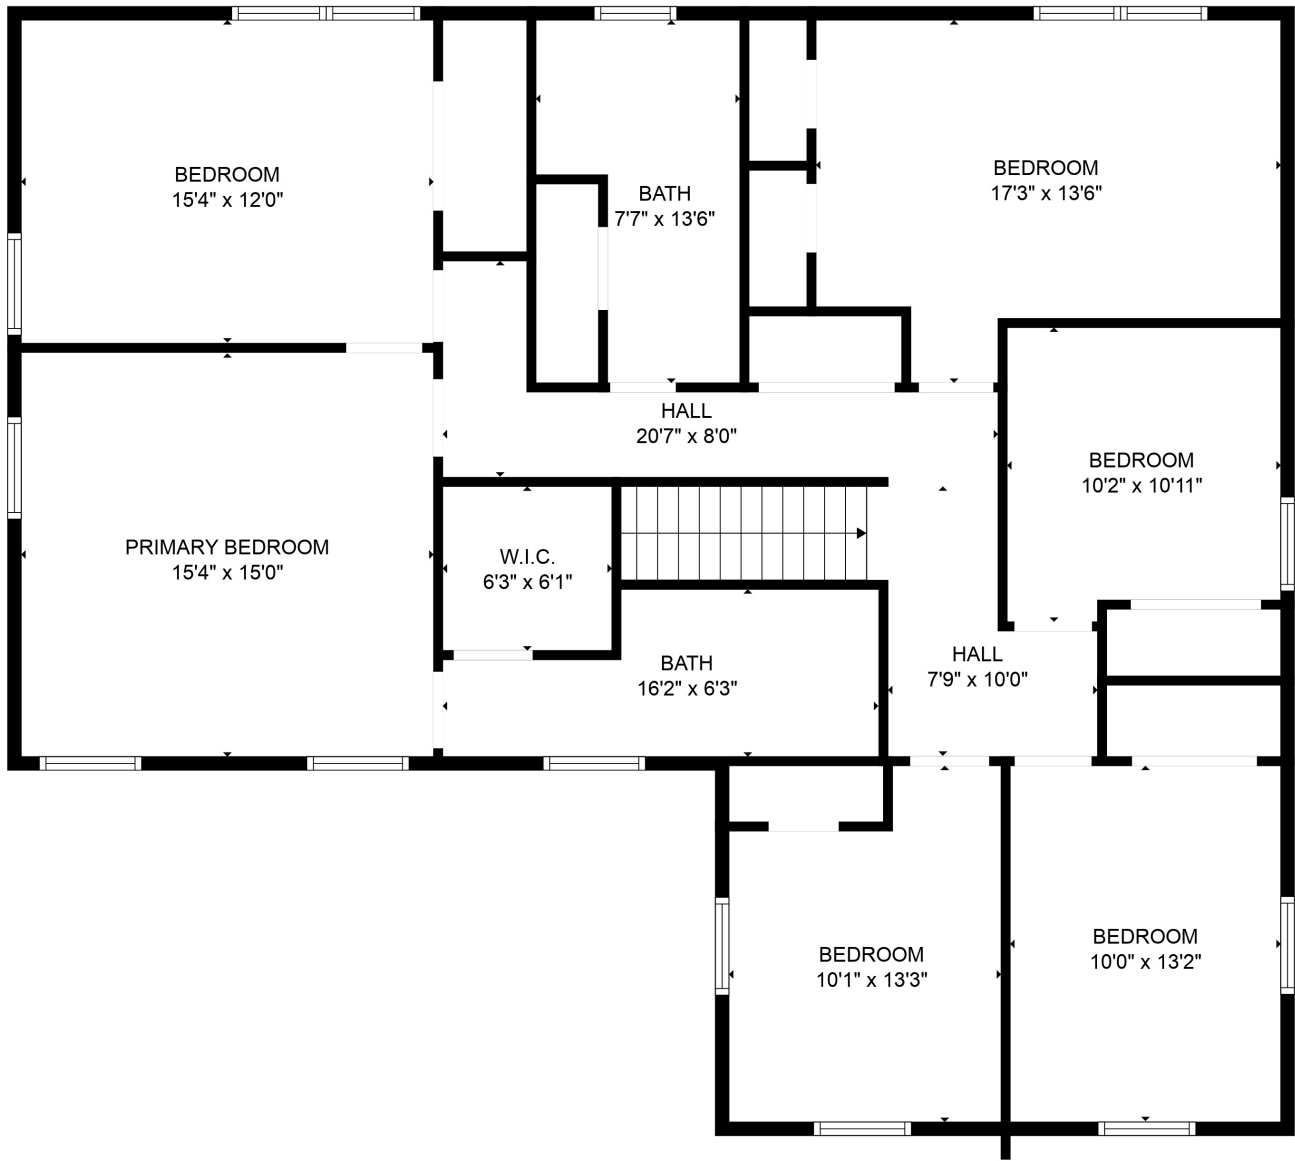

Total scanned area: 4690 sq. ft

SIZES AND DIMENSIONS ARE APPROXIMATE. ACTUAL MAY VARY.

Total scanned area: 4690 sq. ft

SIZES AND DIMENSIONS ARE APPROXIMATE. ACTUAL MAY VARY.

Total scanned area: 4690 sq. ft

SIZES AND DIMENSIONS ARE APPROXIMATE. ACTUAL MAY VARY.

Total scanned area: 4690 sq. ft

SIZES AND DIMENSIONS ARE APPROXIMATE. ACTUAL MAY VARY.