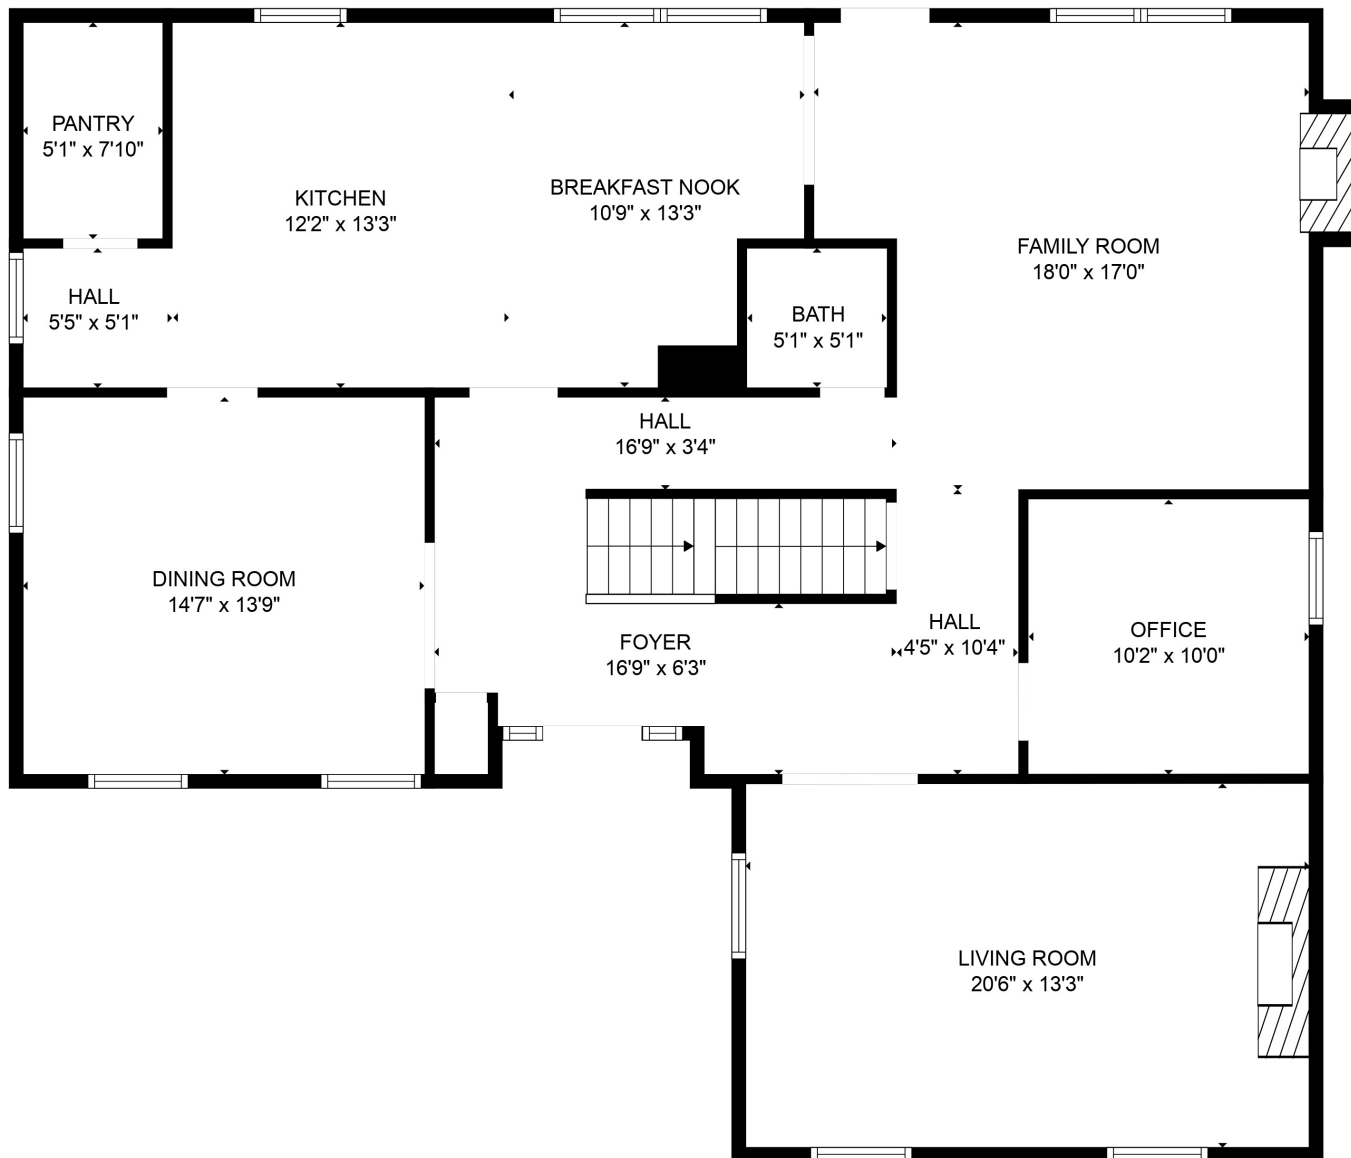

Total scanned area: 4690 sq. ft

SIZES AND DIMENSIONS ARE APPROXIMATE. ACTUAL MAY VARY.

Total scanned area: 4690 sq. ft

SIZES AND DIMENSIONS ARE APPROXIMATE. ACTUAL MAY VARY.

Total scanned area: 4690 sq. ft

SIZES AND DIMENSIONS ARE APPROXIMATE. ACTUAL MAY VARY.

Total scanned area: 4690 sq. ft

SIZES AND DIMENSIONS ARE APPROXIMATE. ACTUAL MAY VARY.