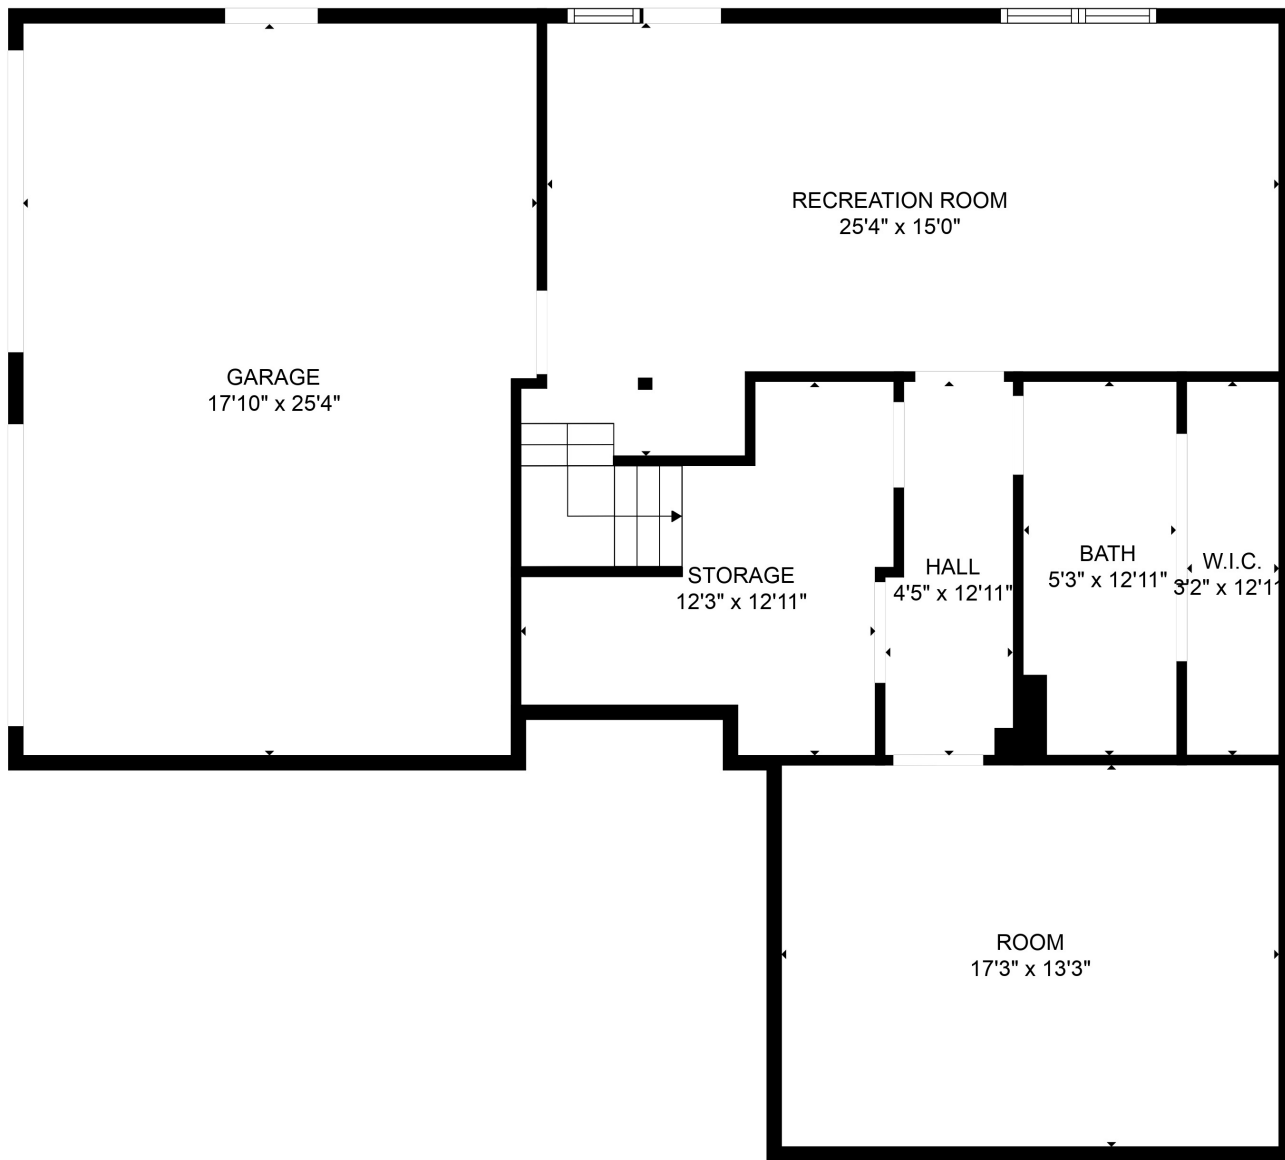

Total scanned area: 4690 sq. ft

SIZES AND DIMENSIONS ARE APPROXIMATE. ACTUAL MAY VARY.

Total scanned area: 4690 sq. ft

SIZES AND DIMENSIONS ARE APPROXIMATE. ACTUAL MAY VARY.

Total scanned area: 4690 sq. ft

SIZES AND DIMENSIONS ARE APPROXIMATE. ACTUAL MAY VARY.

Total scanned area: 4690 sq. ft

SIZES AND DIMENSIONS ARE APPROXIMATE. ACTUAL MAY VARY.