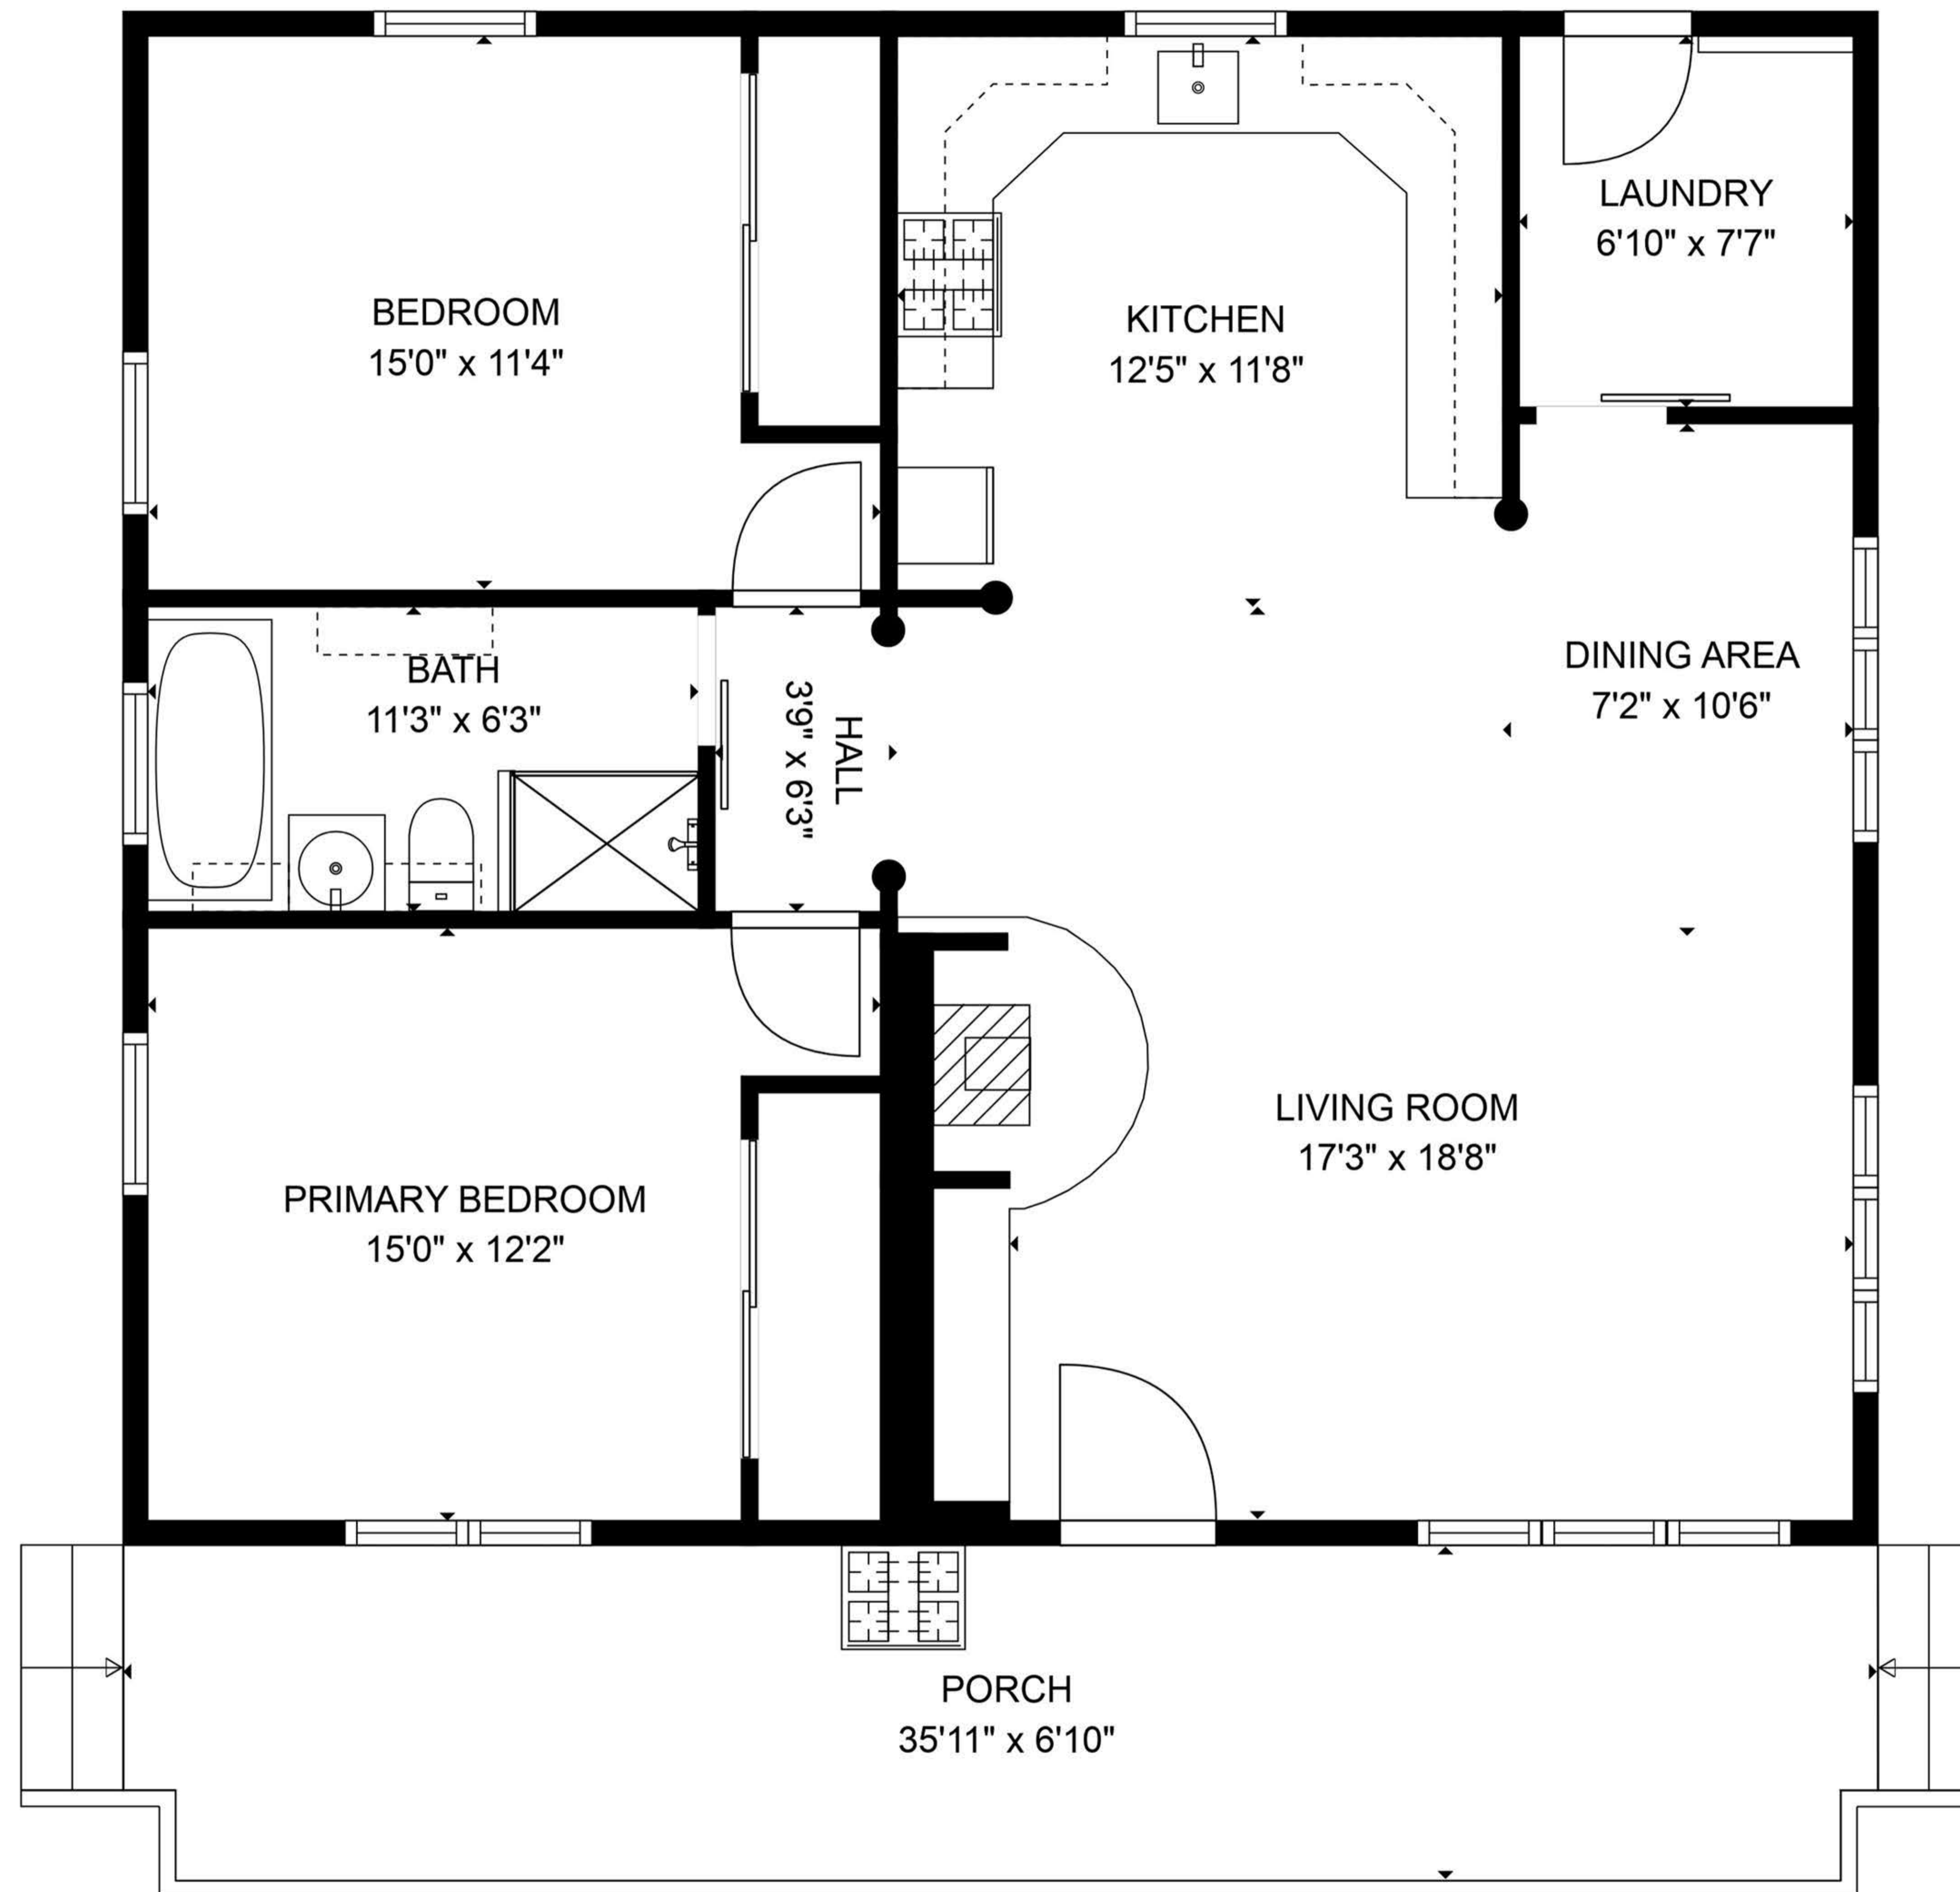

2632 Soft Rock Rd

Corvallis, MT 59828

2

1

1152

BEDROOMS BATHROOMS TOTAL SQ.FT.

Measurements are approximate and may not be to scale.

The floor plan illustration is not suitable for construction/architectural purposes.