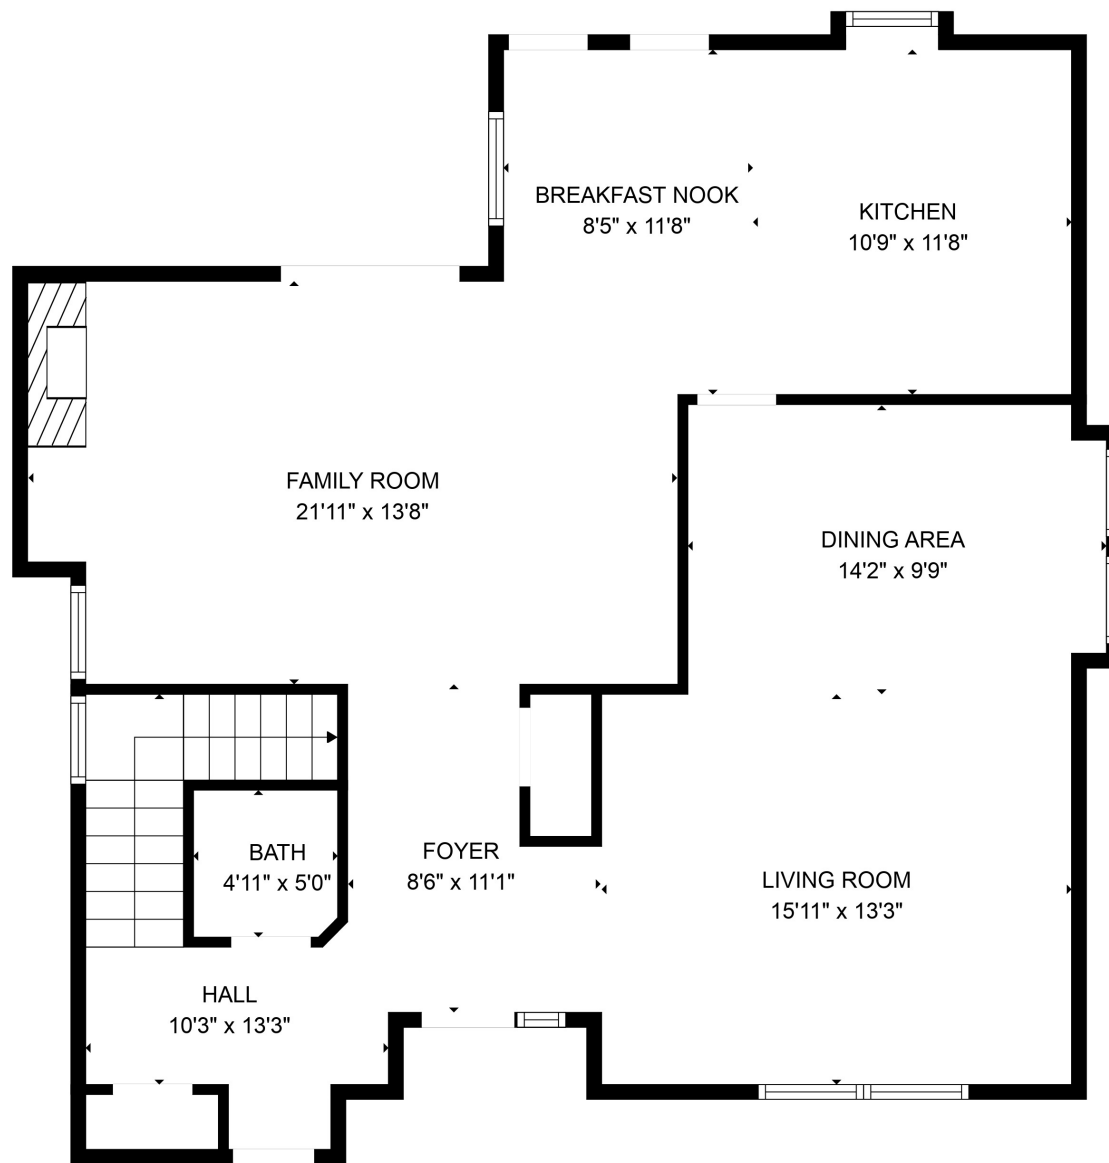

FLOOR 1

FLOOR 2

Total scanned area: 2488 sq. ft

SIZES AND DIMENSIONS ARE APPROXIMATE. ACTUAL MAY VARY.

Total scanned area: 2488 sq. ft

SIZES AND DIMENSIONS ARE APPROXIMATE. ACTUAL MAY VARY.

Total scanned area: 2488 sq. ft

SIZES AND DIMENSIONS ARE APPROXIMATE. ACTUAL MAY VARY.