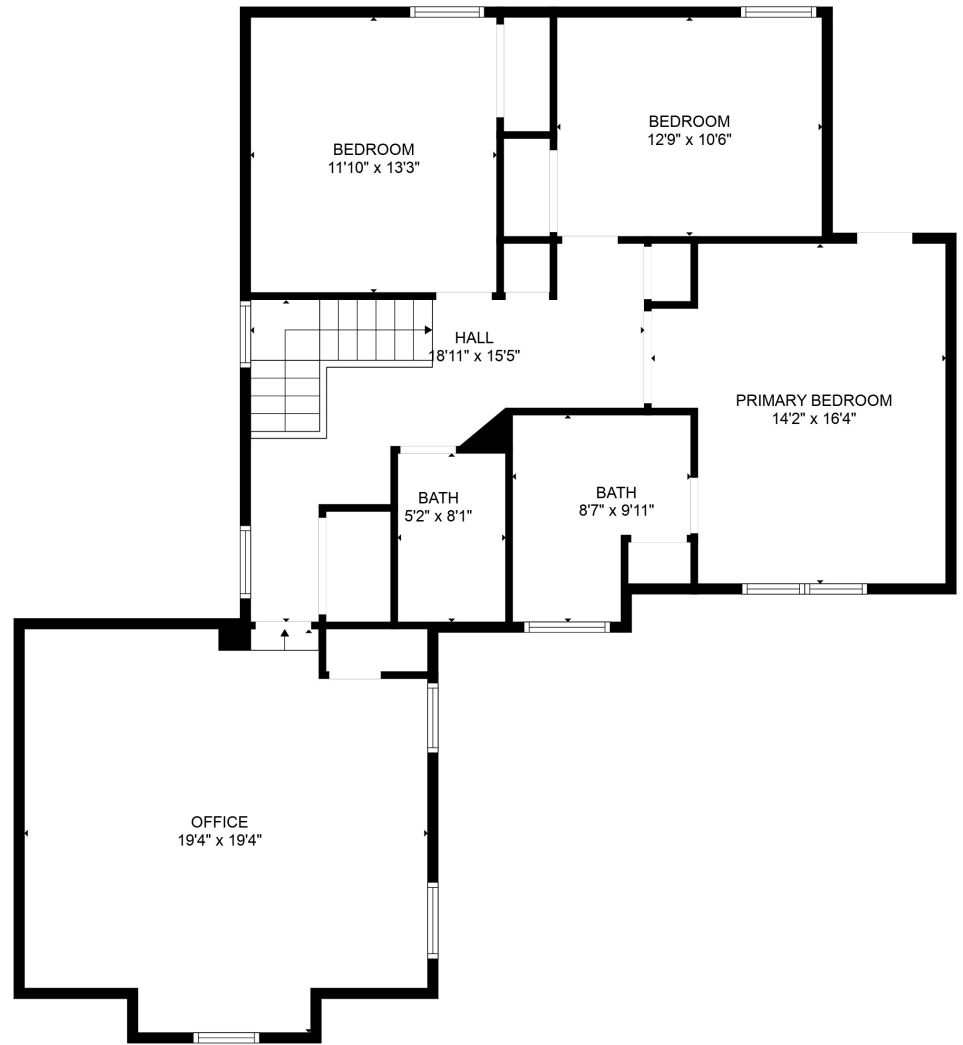

FLOOR 1

FLOOR 2

Total scanned area: 2488 sq. ft

SIZES AND DIMENSIONS ARE APPROXIMATE. ACTUAL MAY VARY.

Total scanned area: 2488 sq. ft

SIZES AND DIMENSIONS ARE APPROXIMATE. ACTUAL MAY VARY.

Total scanned area: 2488 sq. ft

SIZES AND DIMENSIONS ARE APPROXIMATE. ACTUAL MAY VARY.