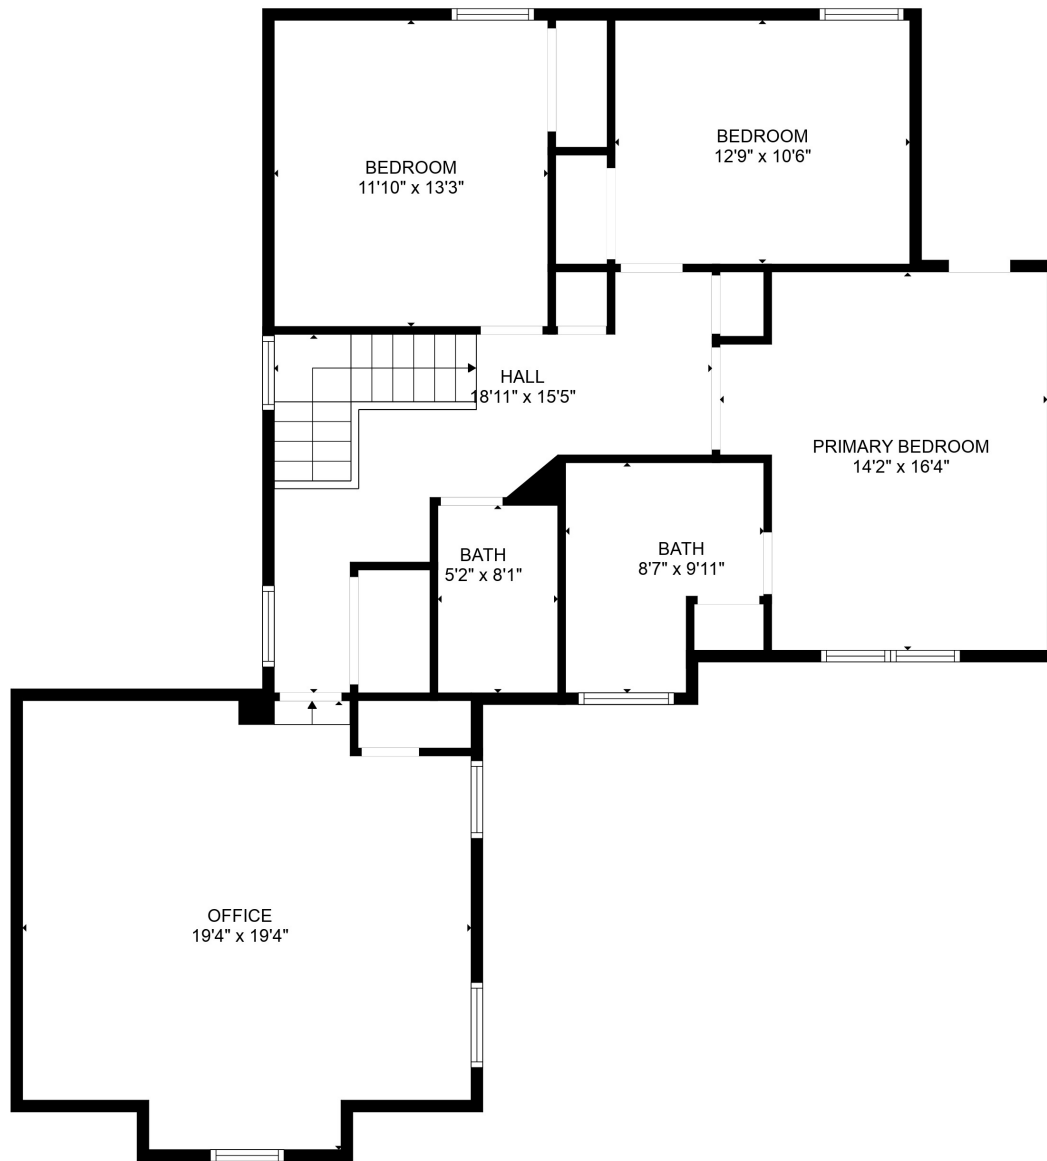

FLOOR 1

FLOOR 2

Total scanned area: 2488 sq. ft

SIZES AND DIMENSIONS ARE APPROXIMATE. ACTUAL MAY VARY.

Total scanned area: 2488 sq. ft

SIZES AND DIMENSIONS ARE APPROXIMATE. ACTUAL MAY VARY.

Total scanned area: 2488 sq. ft

SIZES AND DIMENSIONS ARE APPROXIMATE. ACTUAL MAY VARY.