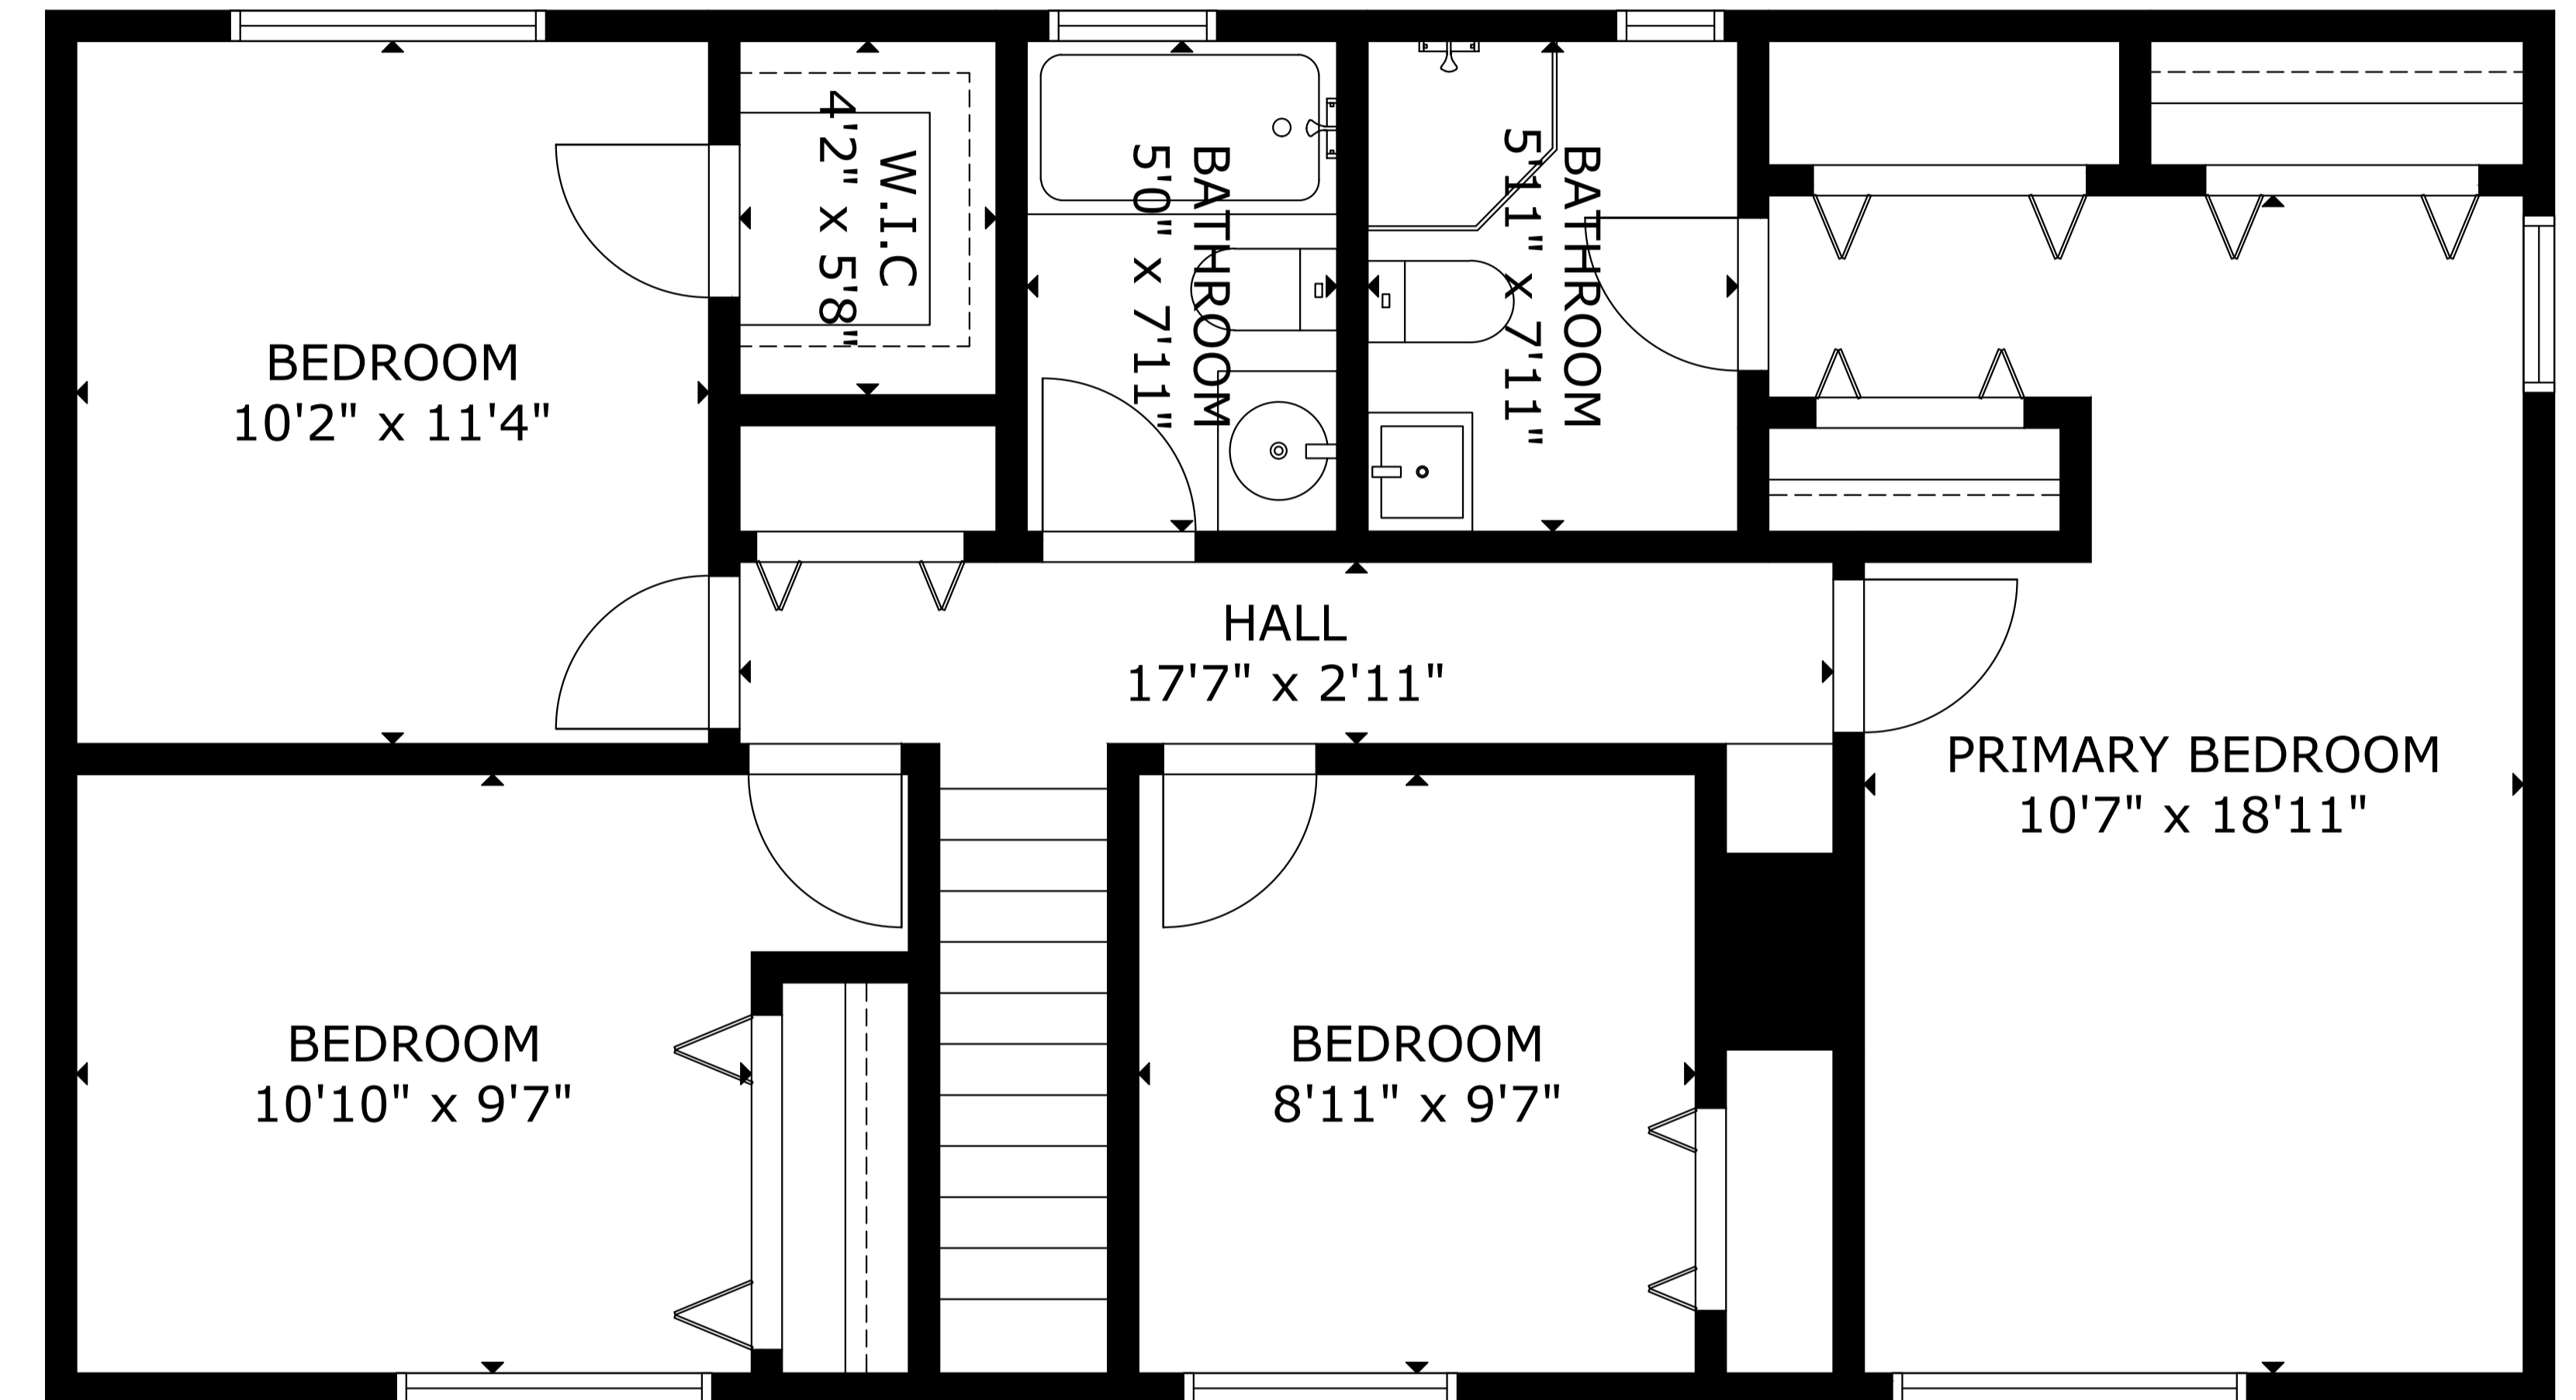

FLOOR 1

FLOOR 2

GROSS INTERNAL AREA
 TOTAL: 1,662 sq ft
 FLOOR 1: 820 sq ft, FLOOR 2: 842 sq ft
 EXCLUDED AREAS: GARAGE: 411 sq ft, PORCH: 526 sq ft
 SIZE AND DIMENSIONS ARE APPROXIMATE, ACTUAL MAY VARY