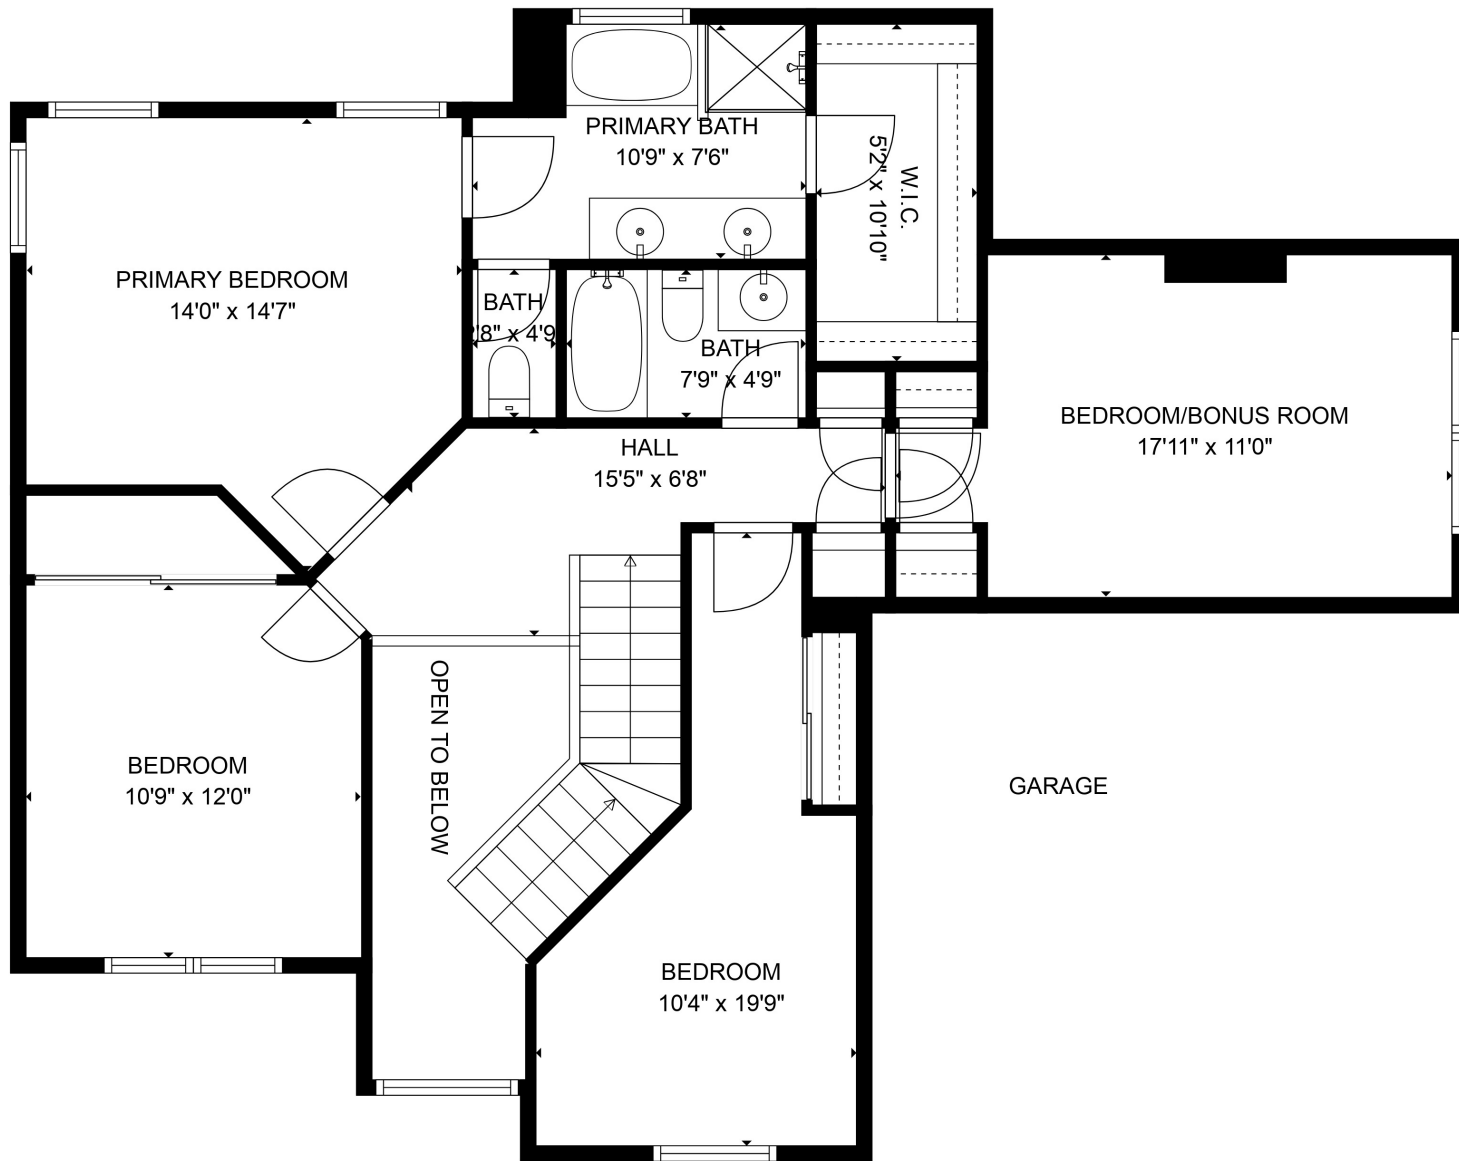

Total scanned area: 2158 sq. ft

MEASUREMENTS ARE CALCULATED BY CUBICASA TECHNOLOGY. DEEMED HIGHLY RELIABLE BUT NOT GUARANTEED.

Total scanned area: 2158 sq. ft

MEASUREMENTS ARE CALCULATED BY CUBICASA TECHNOLOGY. DEEMED HIGHLY RELIABLE BUT NOT GUARANTEED.

Total scanned area: 2158 sq. ft

MEASUREMENTS ARE CALCULATED BY CUBICASA TECHNOLOGY. DEEMED HIGHLY RELIABLE BUT NOT GUARANTEED.