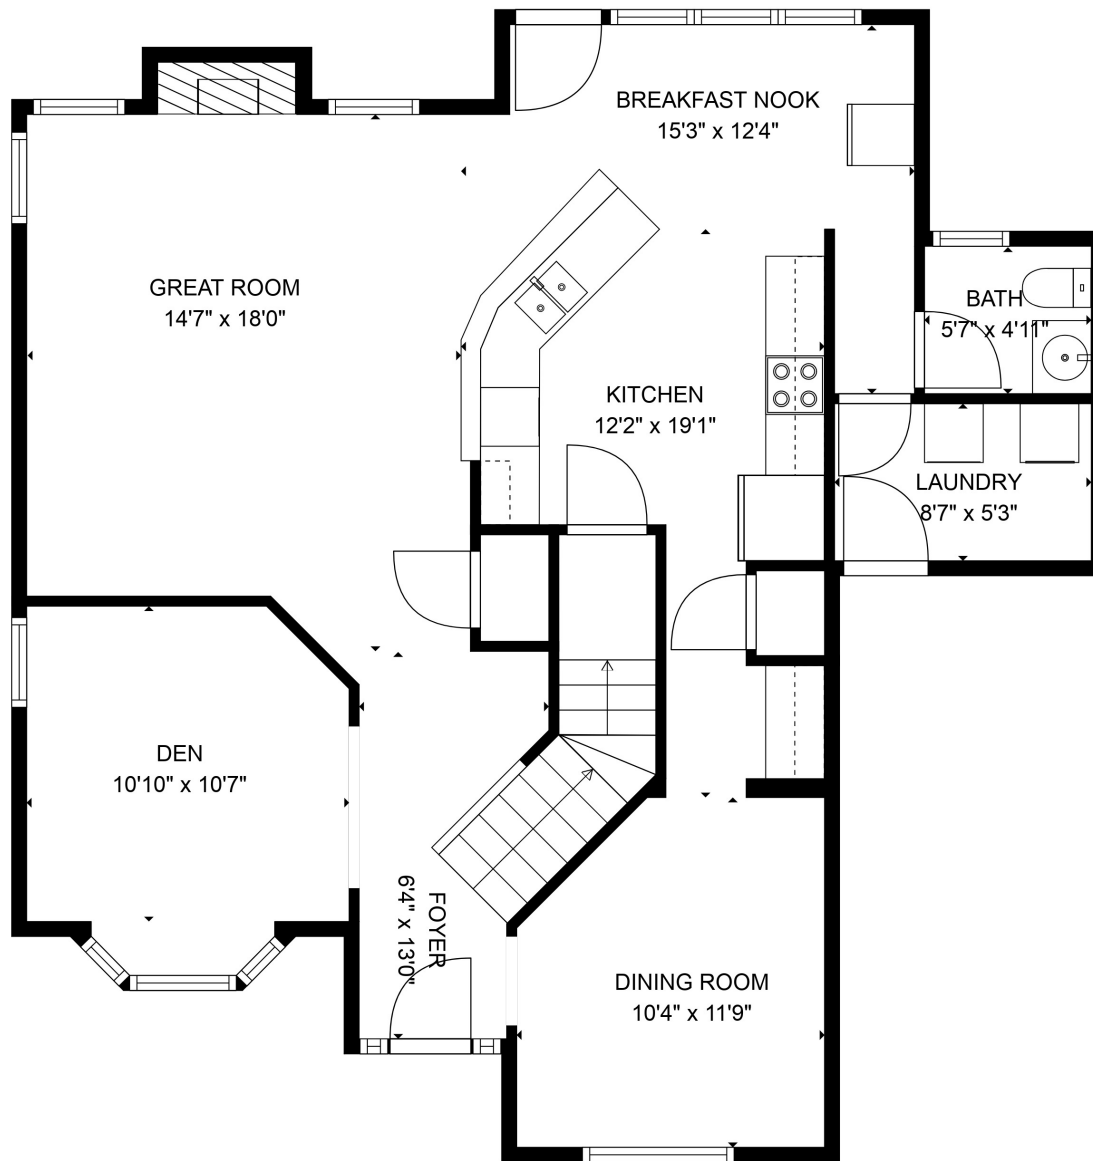

Total scanned area: 2158 sq. ft

MEASUREMENTS ARE CALCULATED BY CUBICASA TECHNOLOGY. DEEMED HIGHLY RELIABLE BUT NOT GUARANTEED.

Total scanned area: 2158 sq. ft

MEASUREMENTS ARE CALCULATED BY CUBICASA TECHNOLOGY. DEEMED HIGHLY RELIABLE BUT NOT GUARANTEED.

Total scanned area: 2158 sq. ft

MEASUREMENTS ARE CALCULATED BY CUBICASA TECHNOLOGY. DEEMED HIGHLY RELIABLE BUT NOT GUARANTEED.