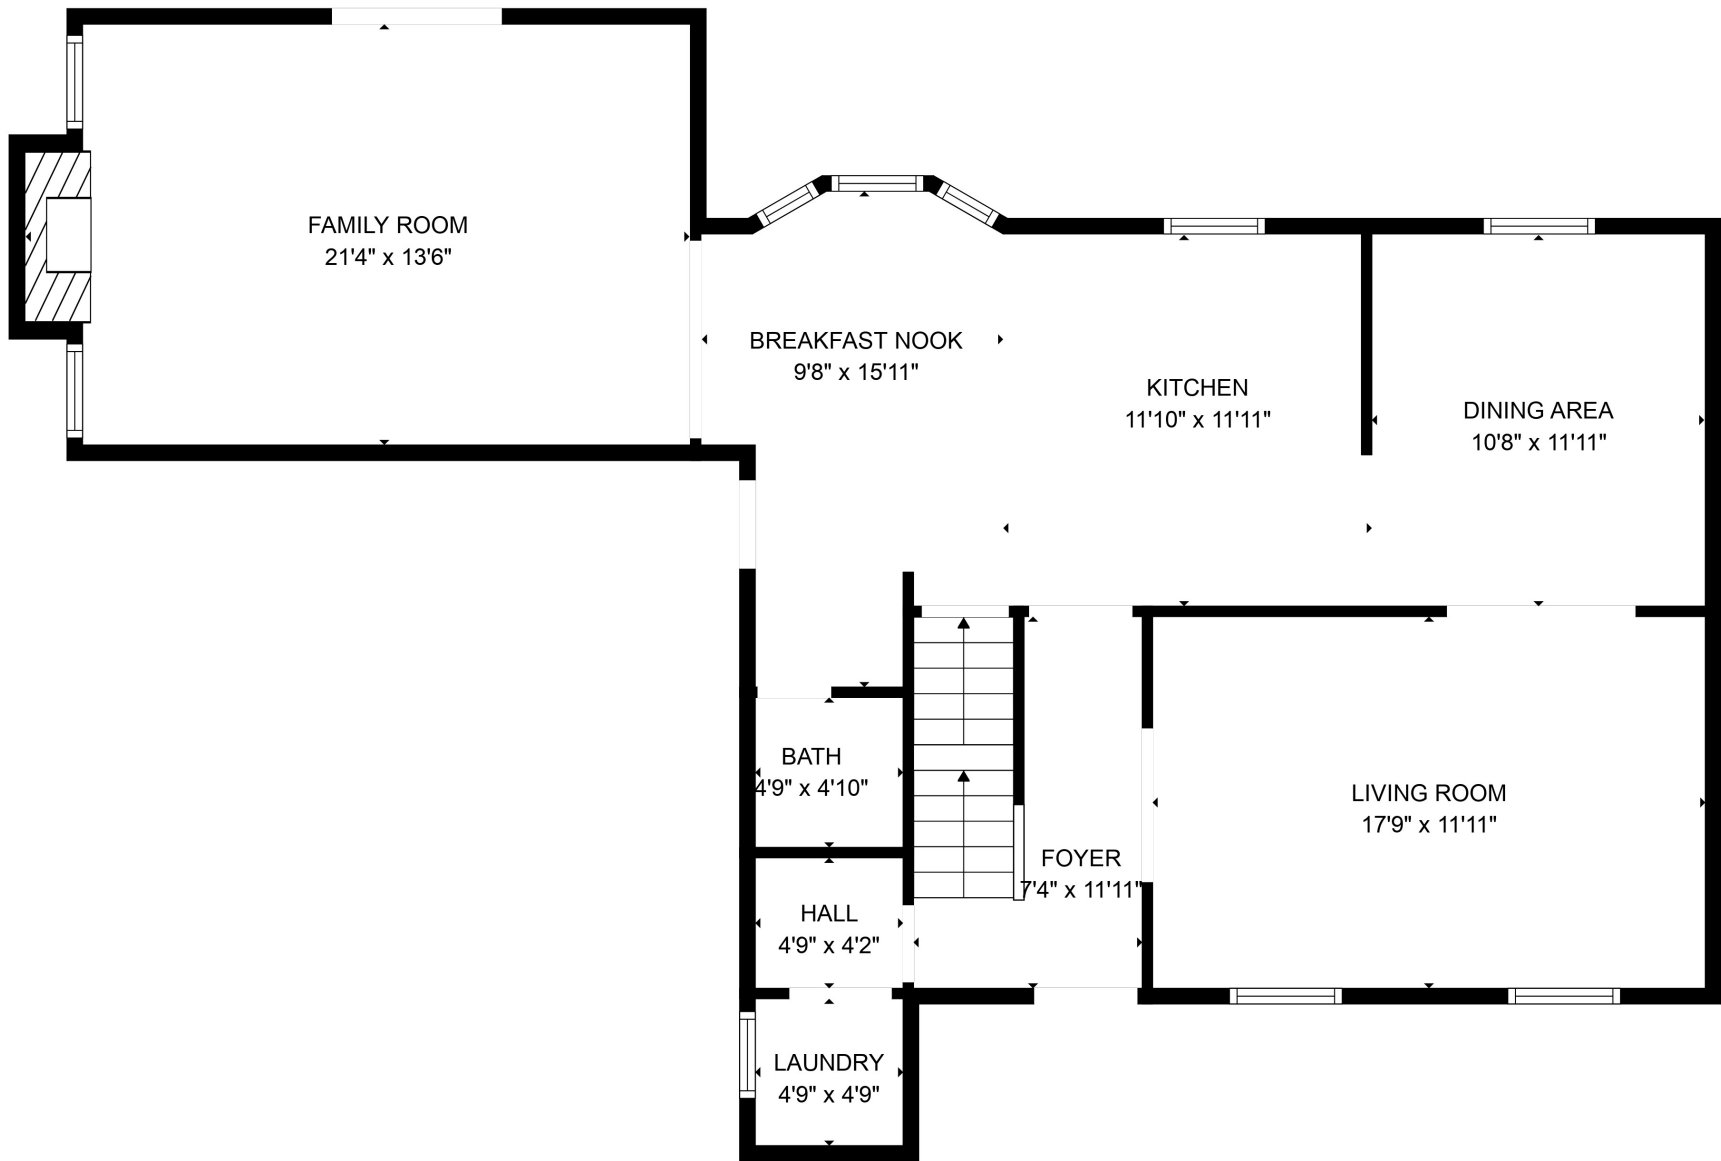

Total scanned area: 2948 sq. ft

Total scanned area: 2948 sq. ft

MEASUREMENTS ARE CALCULATED BY CUBICASA TECHNOLOGY. DEEMED HIGHLY RELIABLE BUT NOT GUARANTEED.

Total scanned area: 2948 sq. ft

MEASUREMENTS ARE CALCULATED BY CUBICASA TECHNOLOGY. DEEMED HIGHLY RELIABLE BUT NOT GUARANTEED.

Total scanned area: 2948 sq. ft

MEASUREMENTS ARE CALCULATED BY CUBICASA TECHNOLOGY. DEEMED HIGHLY RELIABLE BUT NOT GUARANTEED.