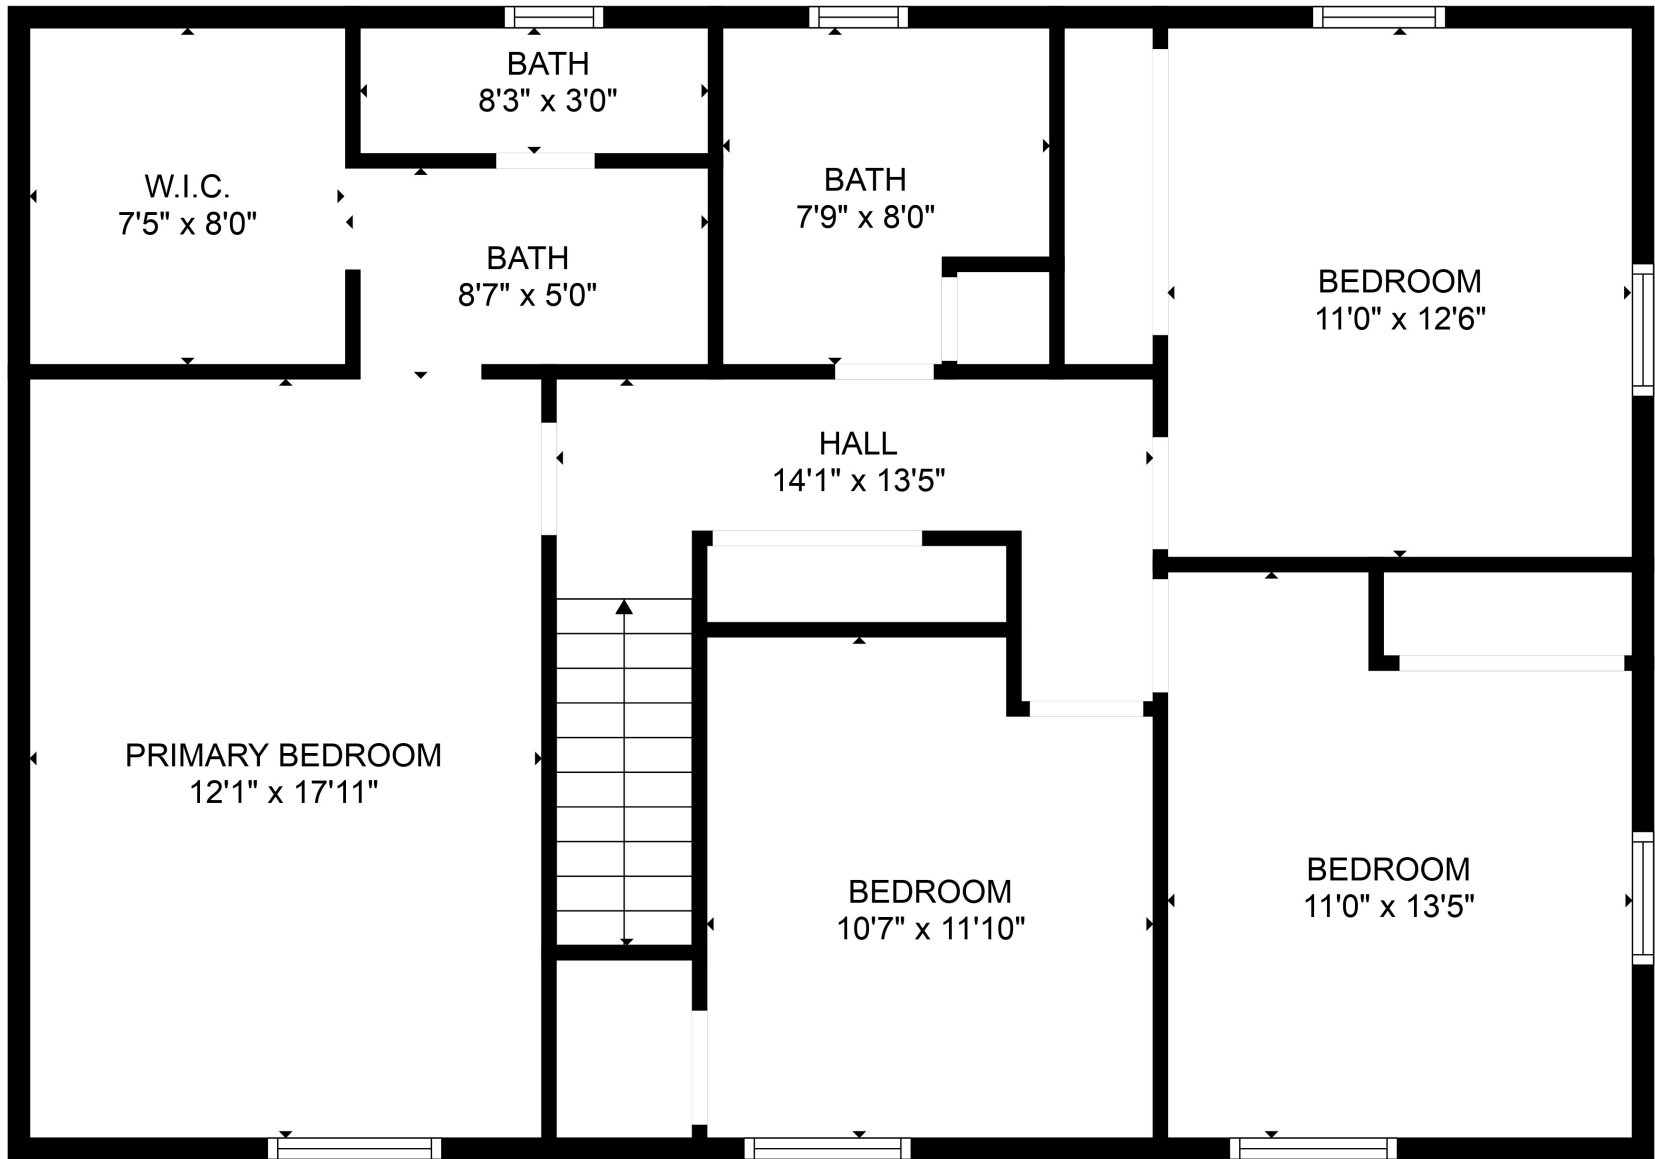

Total scanned area: 2948 sq. ft

Total scanned area: 2948 sq. ft

MEASUREMENTS ARE CALCULATED BY CUBICASA TECHNOLOGY. DEEMED HIGHLY RELIABLE BUT NOT GUARANTEED.

Total scanned area: 2948 sq. ft

MEASUREMENTS ARE CALCULATED BY CUBICASA TECHNOLOGY. DEEMED HIGHLY RELIABLE BUT NOT GUARANTEED.

Total scanned area: 2948 sq. ft

MEASUREMENTS ARE CALCULATED BY CUBICASA TECHNOLOGY. DEEMED HIGHLY RELIABLE BUT NOT GUARANTEED.