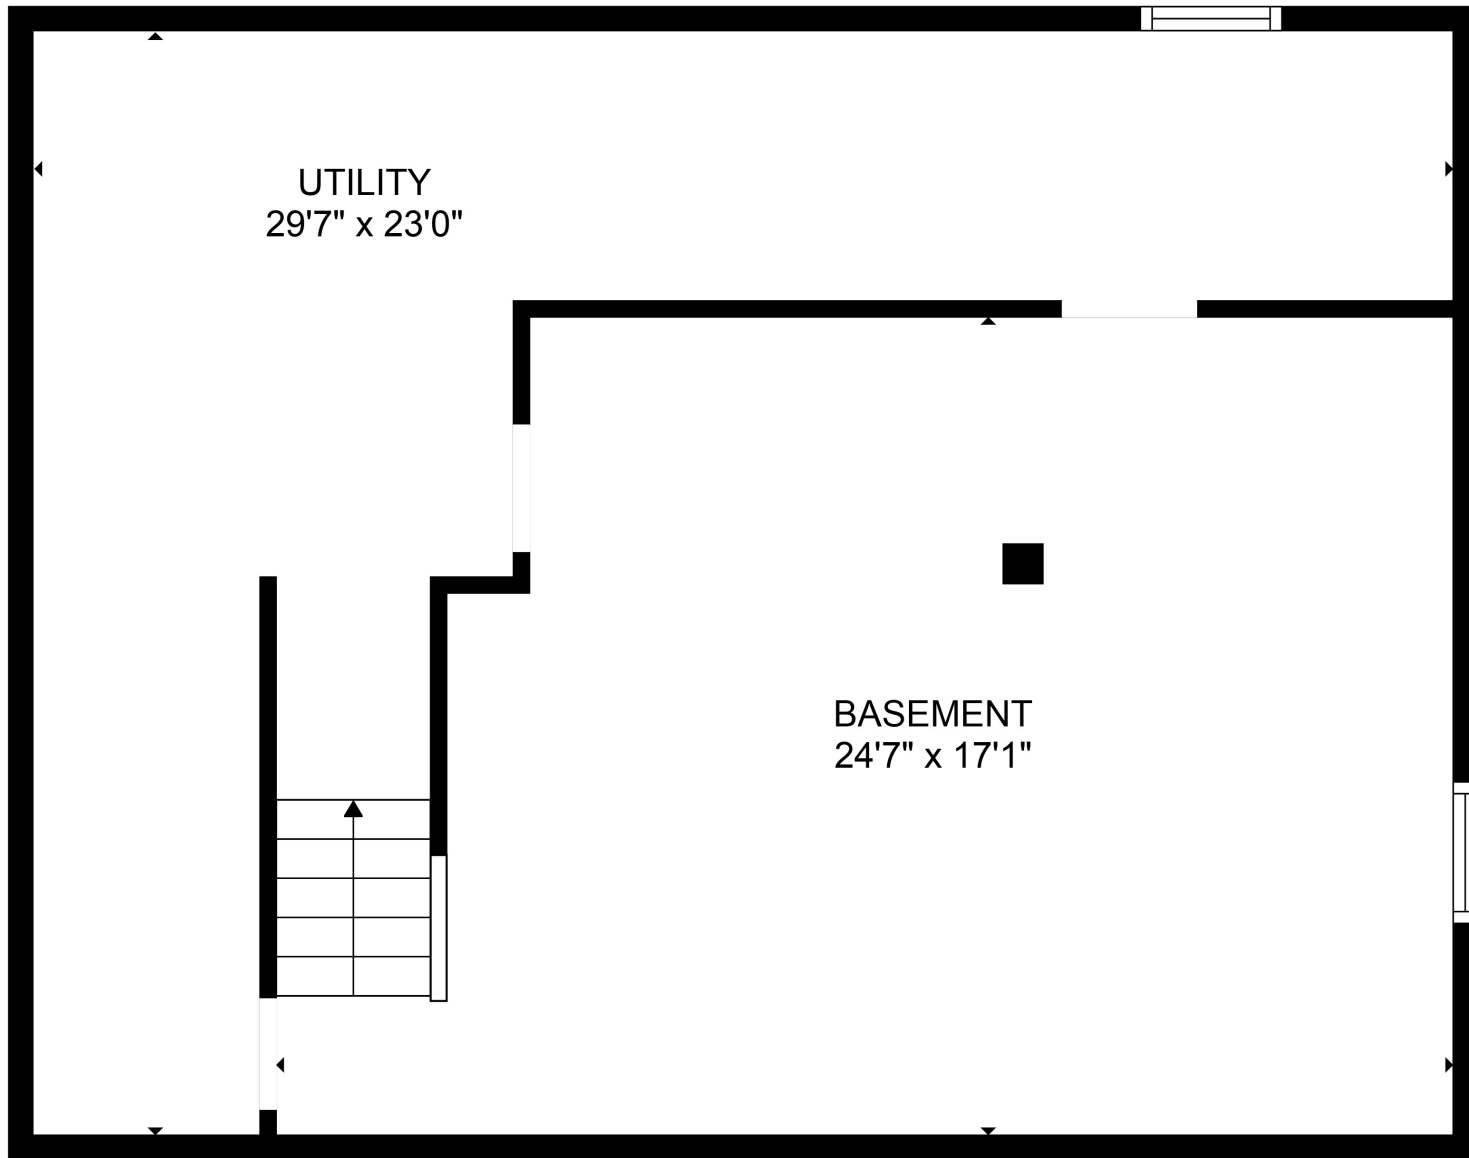

Total scanned area: 2948 sq. ft

Total scanned area: 2948 sq. ft

MEASUREMENTS ARE CALCULATED BY CUBICASA TECHNOLOGY. DEEMED HIGHLY RELIABLE BUT NOT GUARANTEED.

Total scanned area: 2948 sq. ft

MEASUREMENTS ARE CALCULATED BY CUBICASA TECHNOLOGY. DEEMED HIGHLY RELIABLE BUT NOT GUARANTEED.

Total scanned area: 2948 sq. ft

MEASUREMENTS ARE CALCULATED BY CUBICASA TECHNOLOGY. DEEMED HIGHLY RELIABLE BUT NOT GUARANTEED.