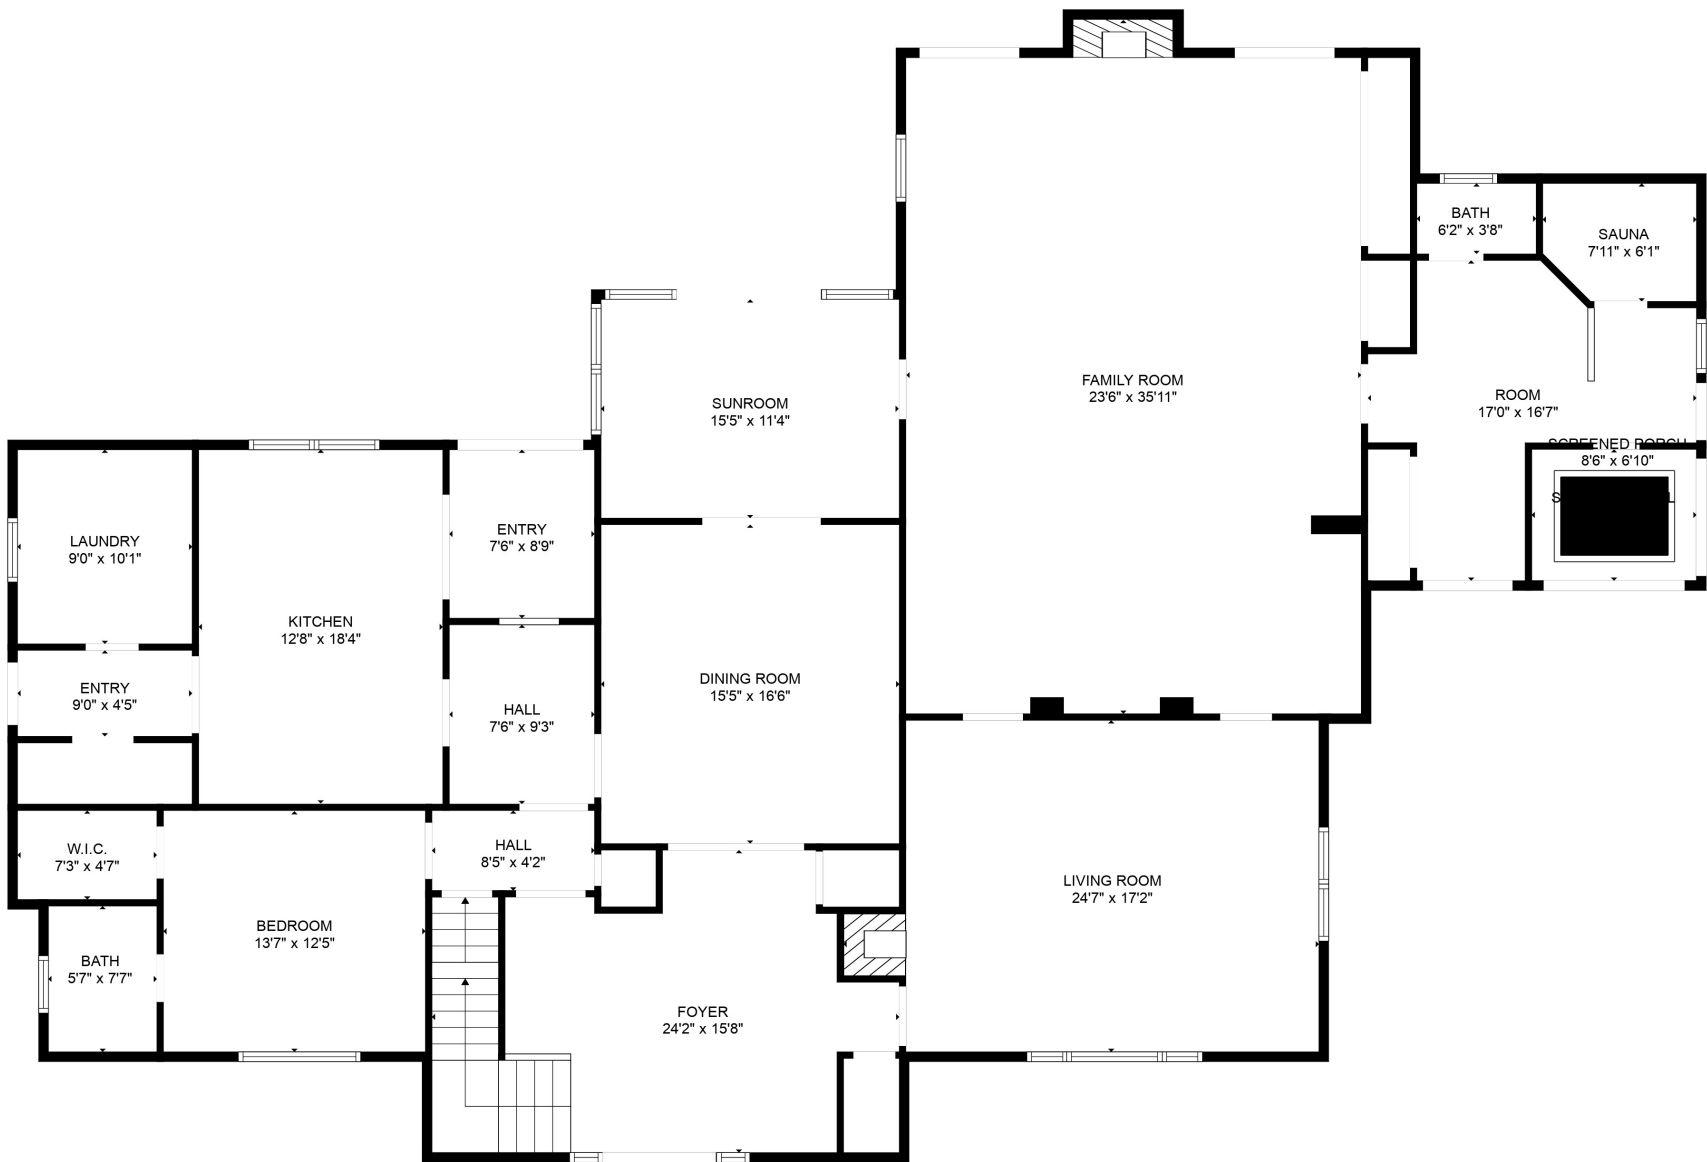

Total scanned area: 5898 sq. ft

SIZES AND DIMENSIONS ARE APPROXIMATE. ACTUAL MAY VARY.

Total scanned area: 5898 sq. ft

SIZES AND DIMENSIONS ARE APPROXIMATE. ACTUAL MAY VARY.

Total scanned area: 5898 sq. ft

SIZES AND DIMENSIONS ARE APPROXIMATE. ACTUAL MAY VARY.

BASEMENT
24'2" x 13'11"

Total scanned area: 5898 sq. ft

SIZES AND DIMENSIONS ARE APPROXIMATE. ACTUAL MAY VARY.