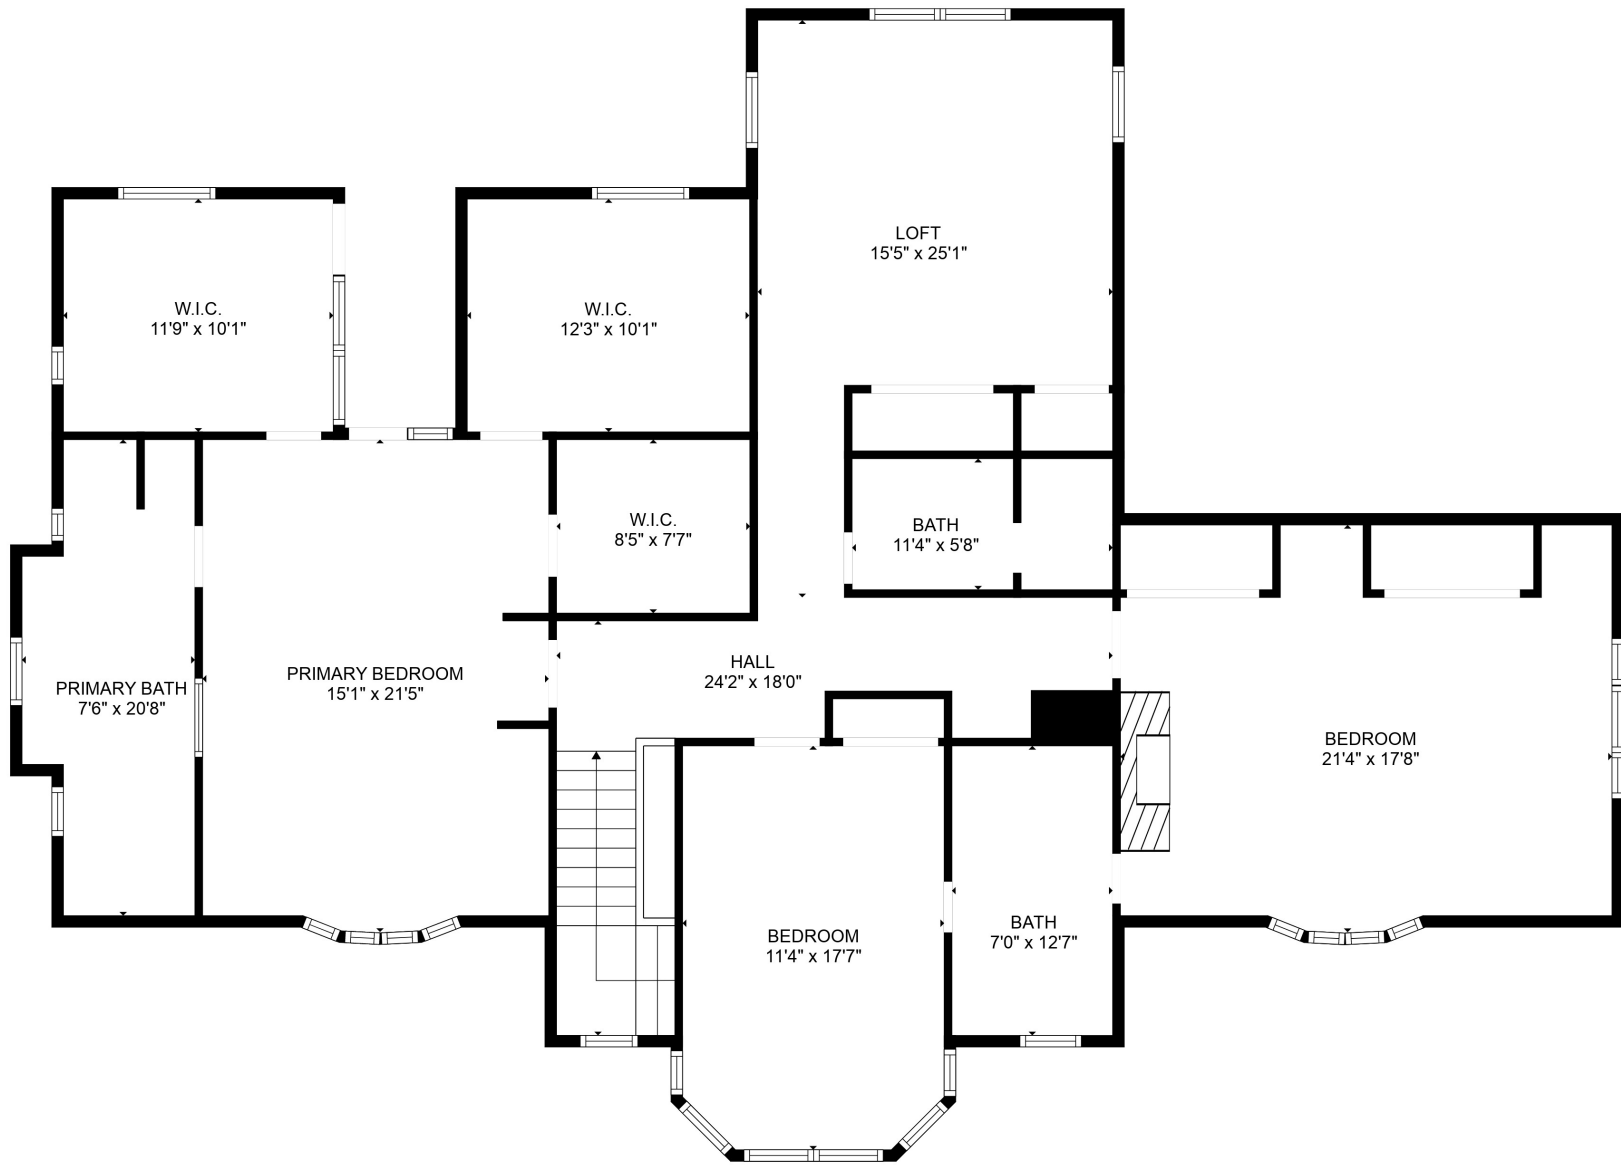

Total scanned area: 5898 sq. ft

SIZES AND DIMENSIONS ARE APPROXIMATE. ACTUAL MAY VARY.

Total scanned area: 5898 sq. ft

SIZES AND DIMENSIONS ARE APPROXIMATE. ACTUAL MAY VARY.

Total scanned area: 5898 sq. ft

SIZES AND DIMENSIONS ARE APPROXIMATE. ACTUAL MAY VARY.

BASEMENT
24'2" x 13'11"

Total scanned area: 5898 sq. ft

SIZES AND DIMENSIONS ARE APPROXIMATE. ACTUAL MAY VARY.