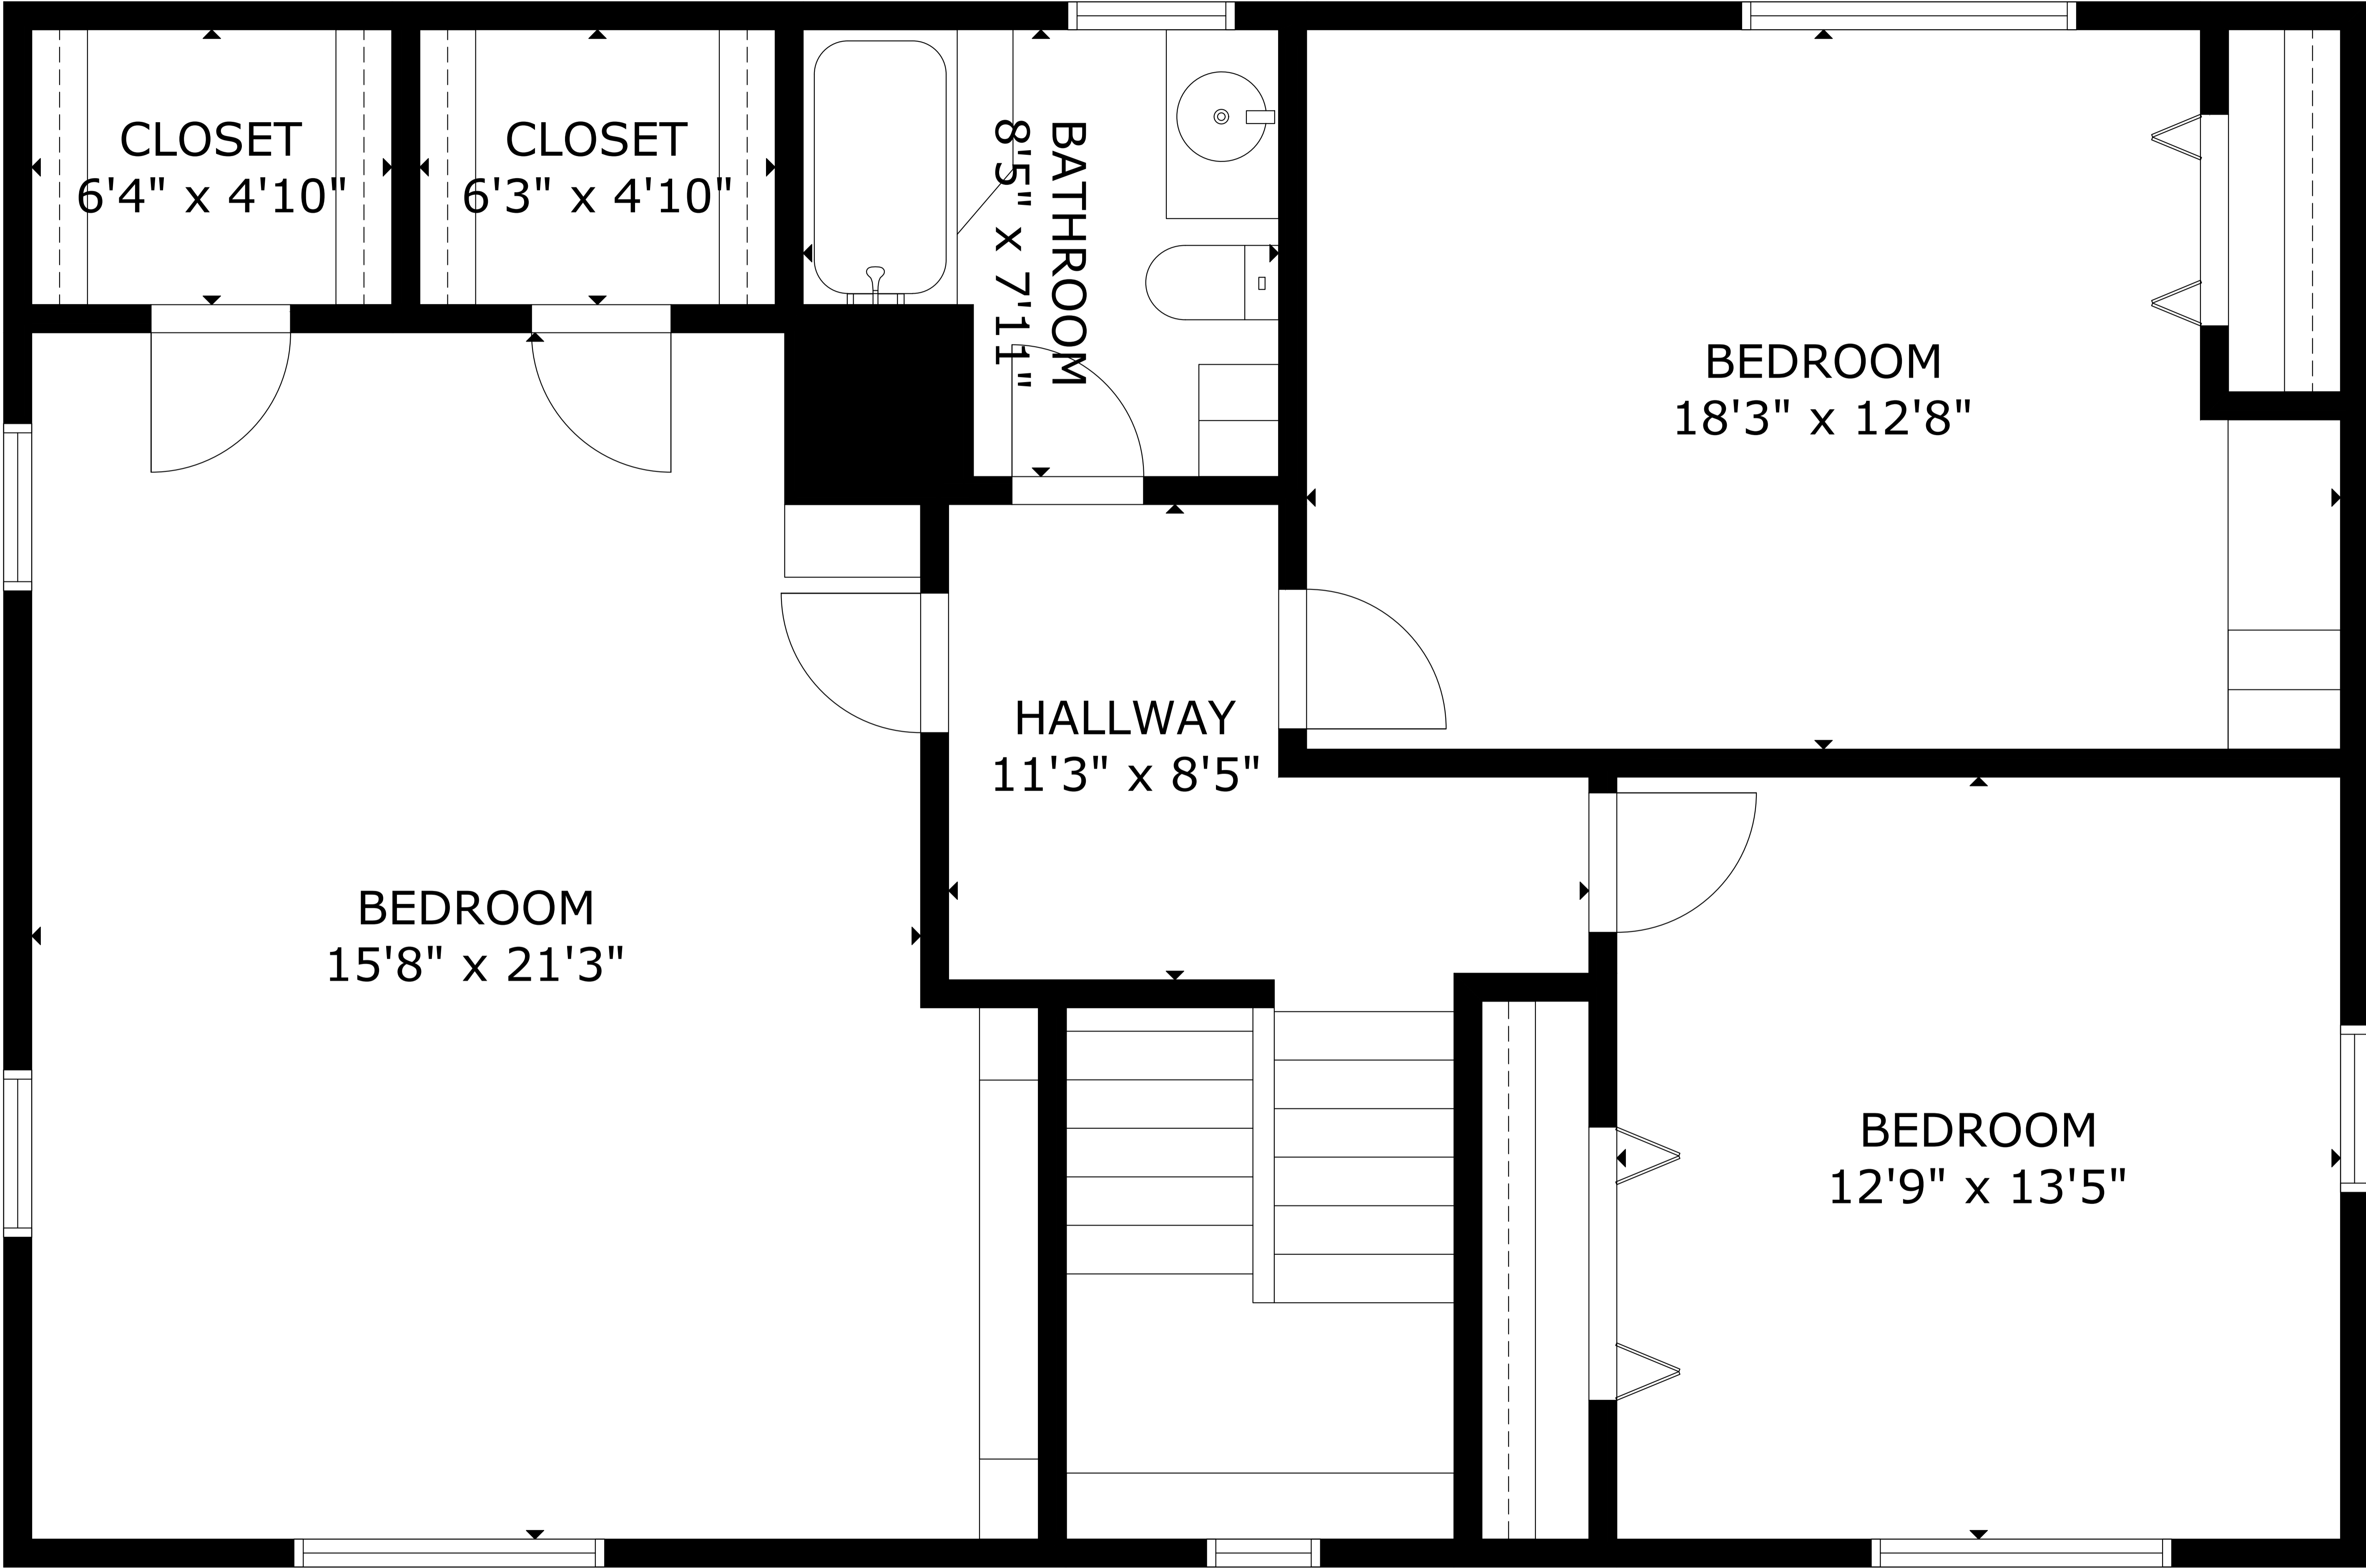

108 Mayflower Ridge Drive Wareham

GROSS INTERNAL AREA
TOTAL: 3,019 sq ft

FLOOR 1: 935 sq ft, FLOOR 2: 1,001 sq ft, FLOOR 3: 1,083 sq ft
SIZE AND DIMENSIONS ARE APPROXIMATE, ACTUAL MAY VARY