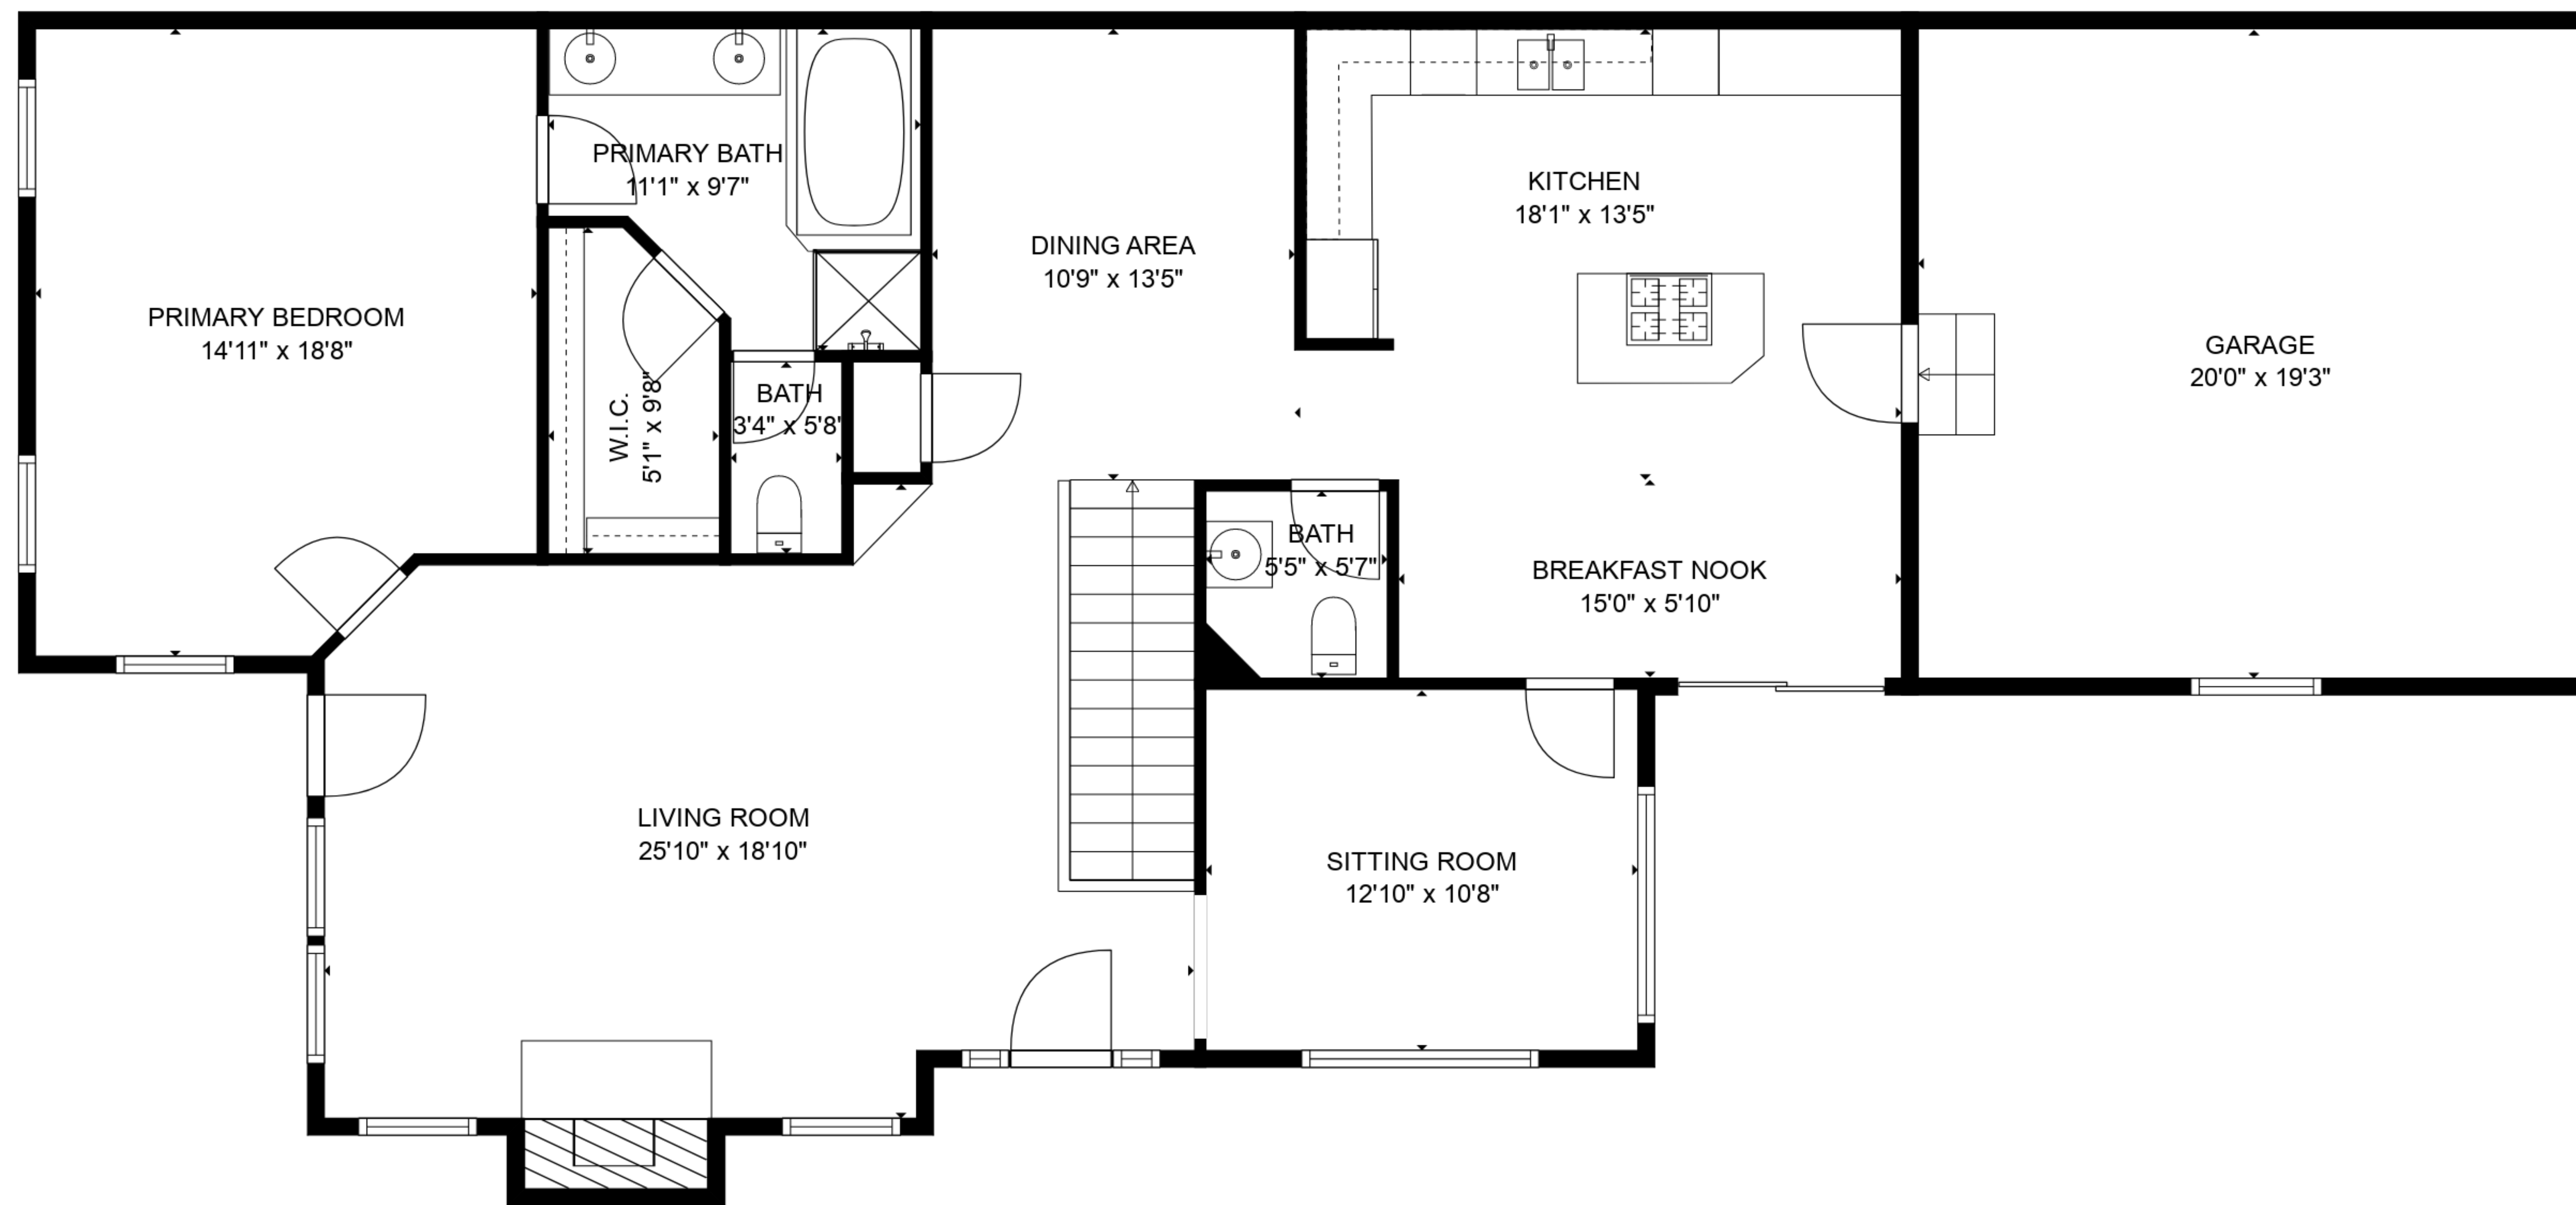

TOTAL: 3078 sq. ft
 BELOW GROUND: 1539 sq. ft, FLOOR 2: 1539 sq. ft
 EXCLUDED AREAS: FIREPLACE: 24 sq. ft, GARAGE: 386 sq. ft

SIZES AND DIMENSIONS ARE APPROXIMATE, ACTUAL MAY VARY.

TOTAL: 3078 sq. ft

BELOW GROUND: 1539 sq. ft, FLOOR 2: 1539 sq. ft

EXCLUDED AREAS: FIREPLACE: 24 sq. ft, GARAGE: 386 sq. ft

SIZES AND DIMENSIONS ARE APPROXIMATE, ACTUAL MAY VARY.

FLOOR 2

FLOOR 1

TOTAL: 3078 sq. ft
 BELOW GROUND: 1539 sq. ft, FLOOR 2: 1539 sq. ft
 EXCLUDED AREAS: FIREPLACE: 24 sq. ft, GARAGE: 386 sq. ft

SIZES AND DIMENSIONS ARE APPROXIMATE, ACTUAL MAY VARY.