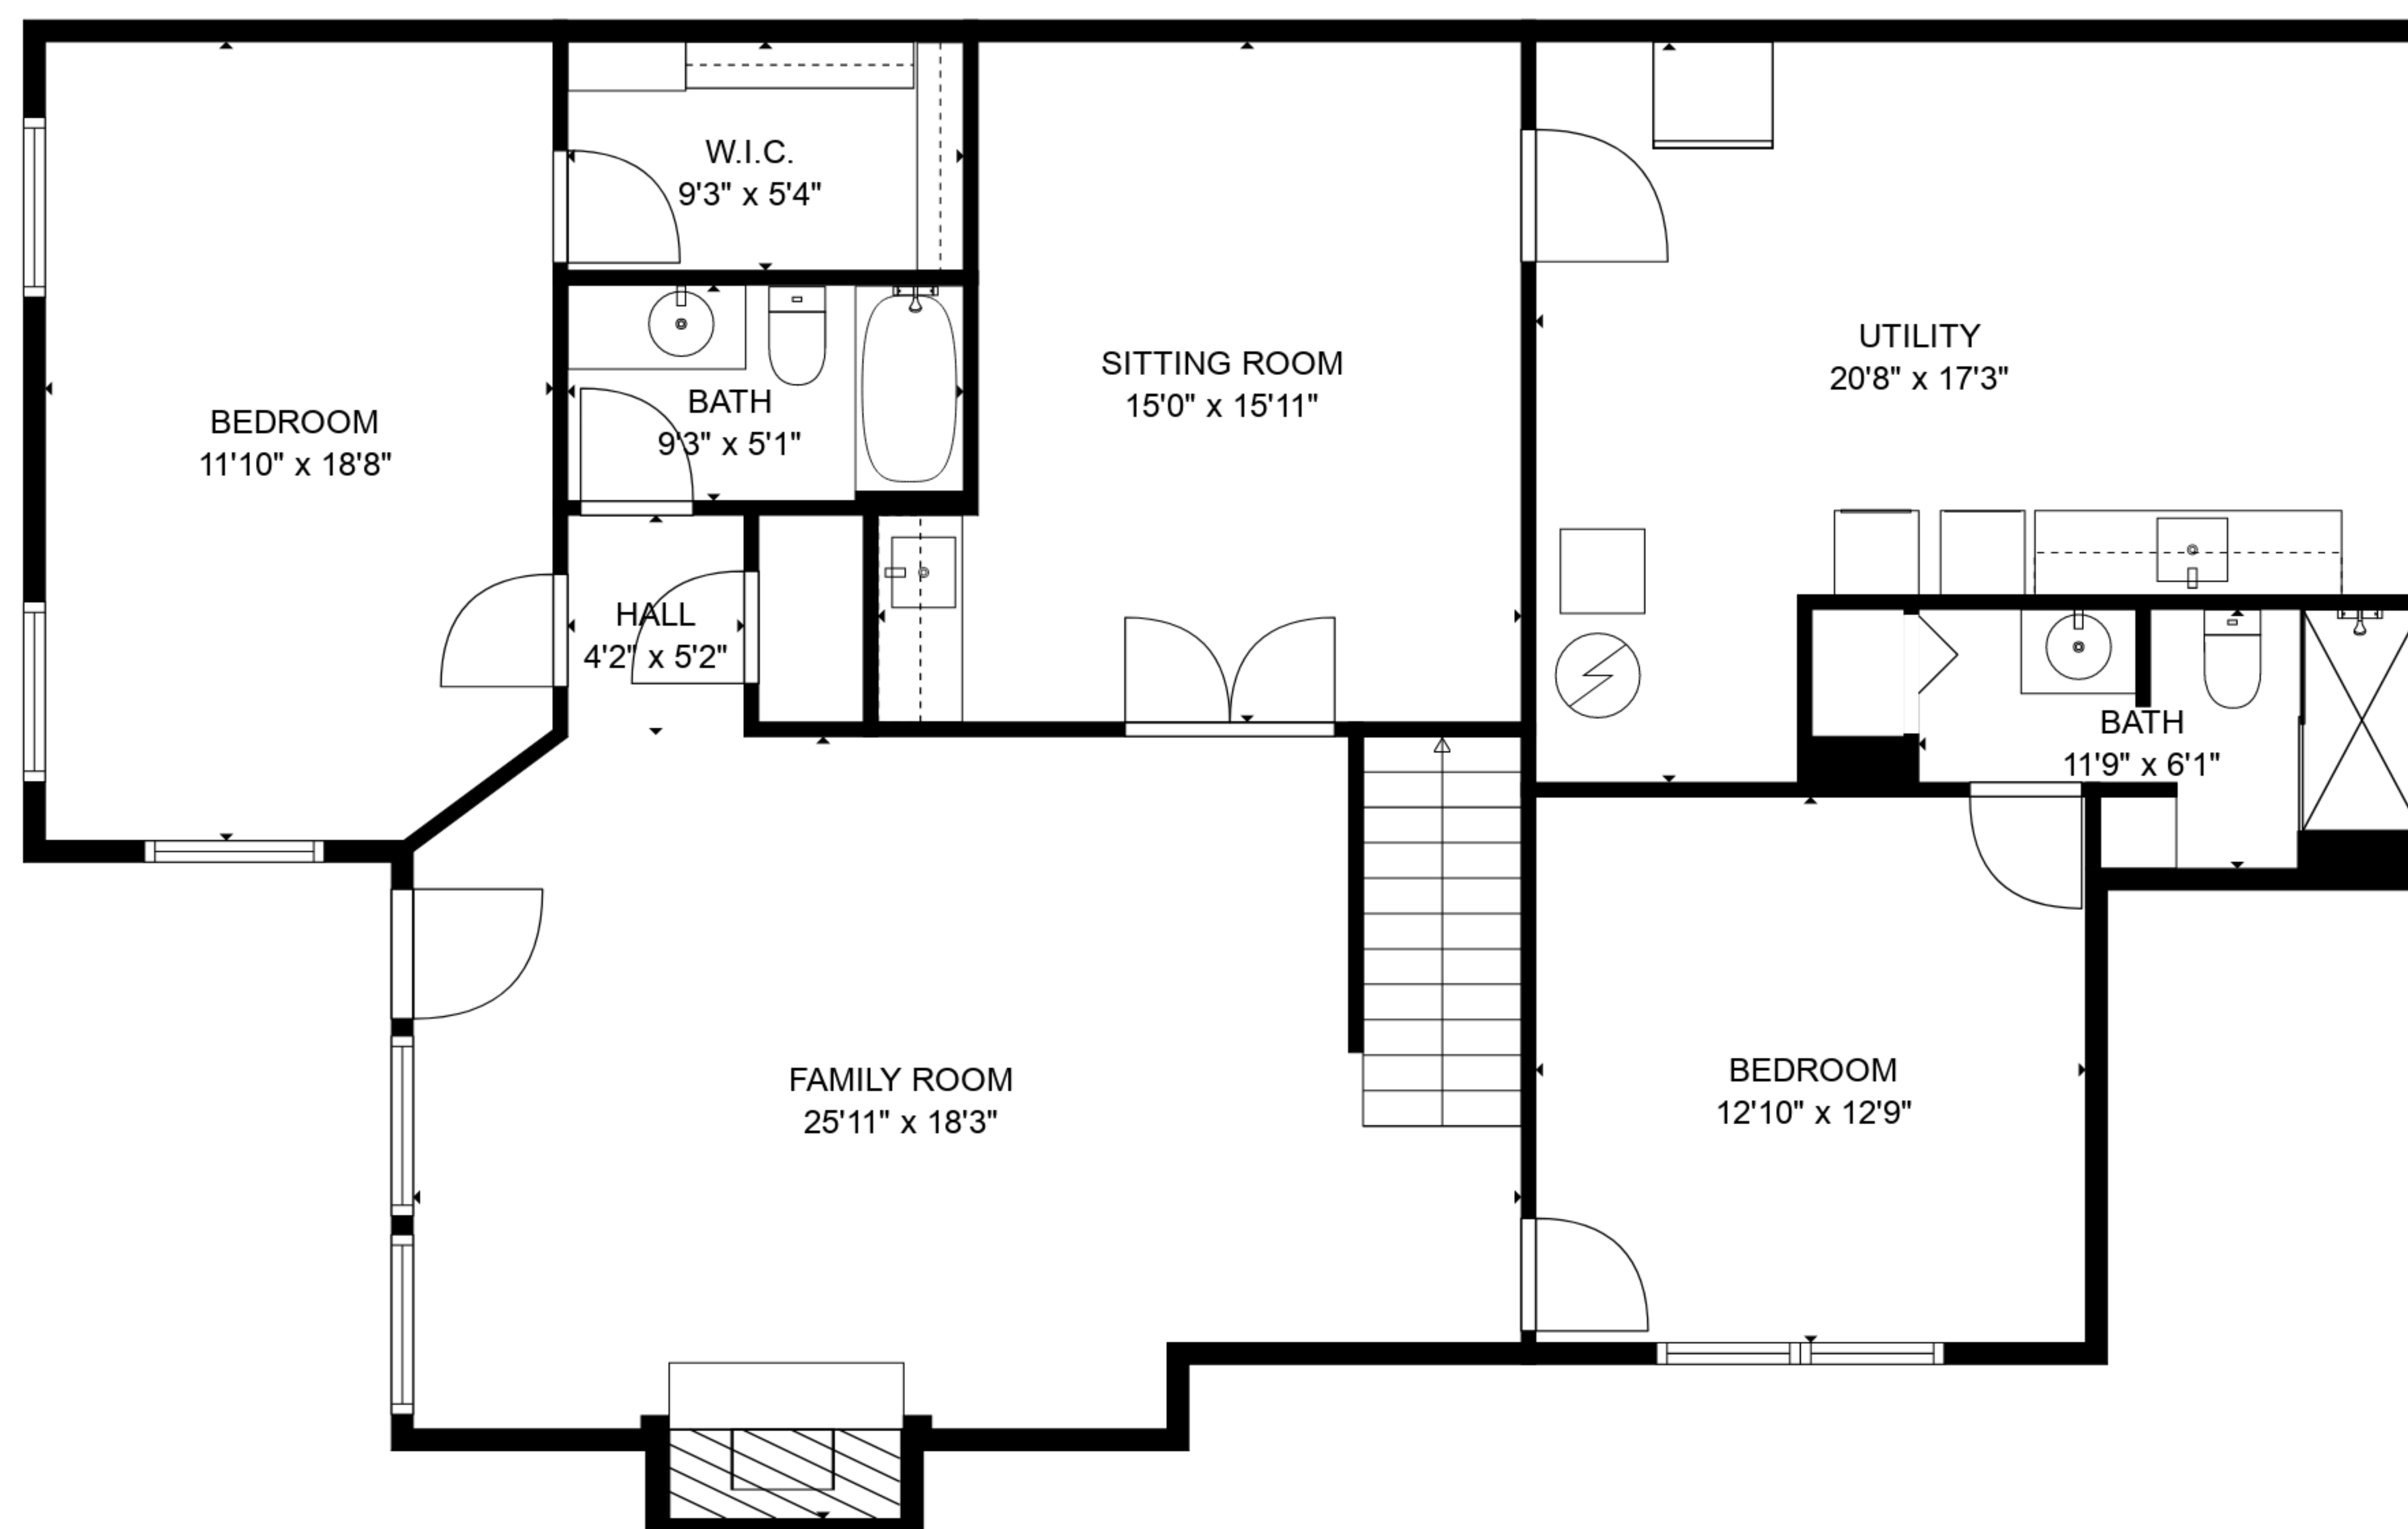

TOTAL: 3078 sq. ft
 BELOW GROUND: 1539 sq. ft, FLOOR 2: 1539 sq. ft
 EXCLUDED AREAS: FIREPLACE: 24 sq. ft, GARAGE: 386 sq. ft

SIZES AND DIMENSIONS ARE APPROXIMATE, ACTUAL MAY VARY.

TOTAL: 3078 sq. ft

BELOW GROUND: 1539 sq. ft, FLOOR 2: 1539 sq. ft

EXCLUDED AREAS: FIREPLACE: 24 sq. ft, GARAGE: 386 sq. ft

SIZES AND DIMENSIONS ARE APPROXIMATE, ACTUAL MAY VARY.

FLOOR 2

FLOOR 1

TOTAL: 3078 sq. ft
 BELOW GROUND: 1539 sq. ft, FLOOR 2: 1539 sq. ft
 EXCLUDED AREAS: FIREPLACE: 24 sq. ft, GARAGE: 386 sq. ft

SIZES AND DIMENSIONS ARE APPROXIMATE, ACTUAL MAY VARY.