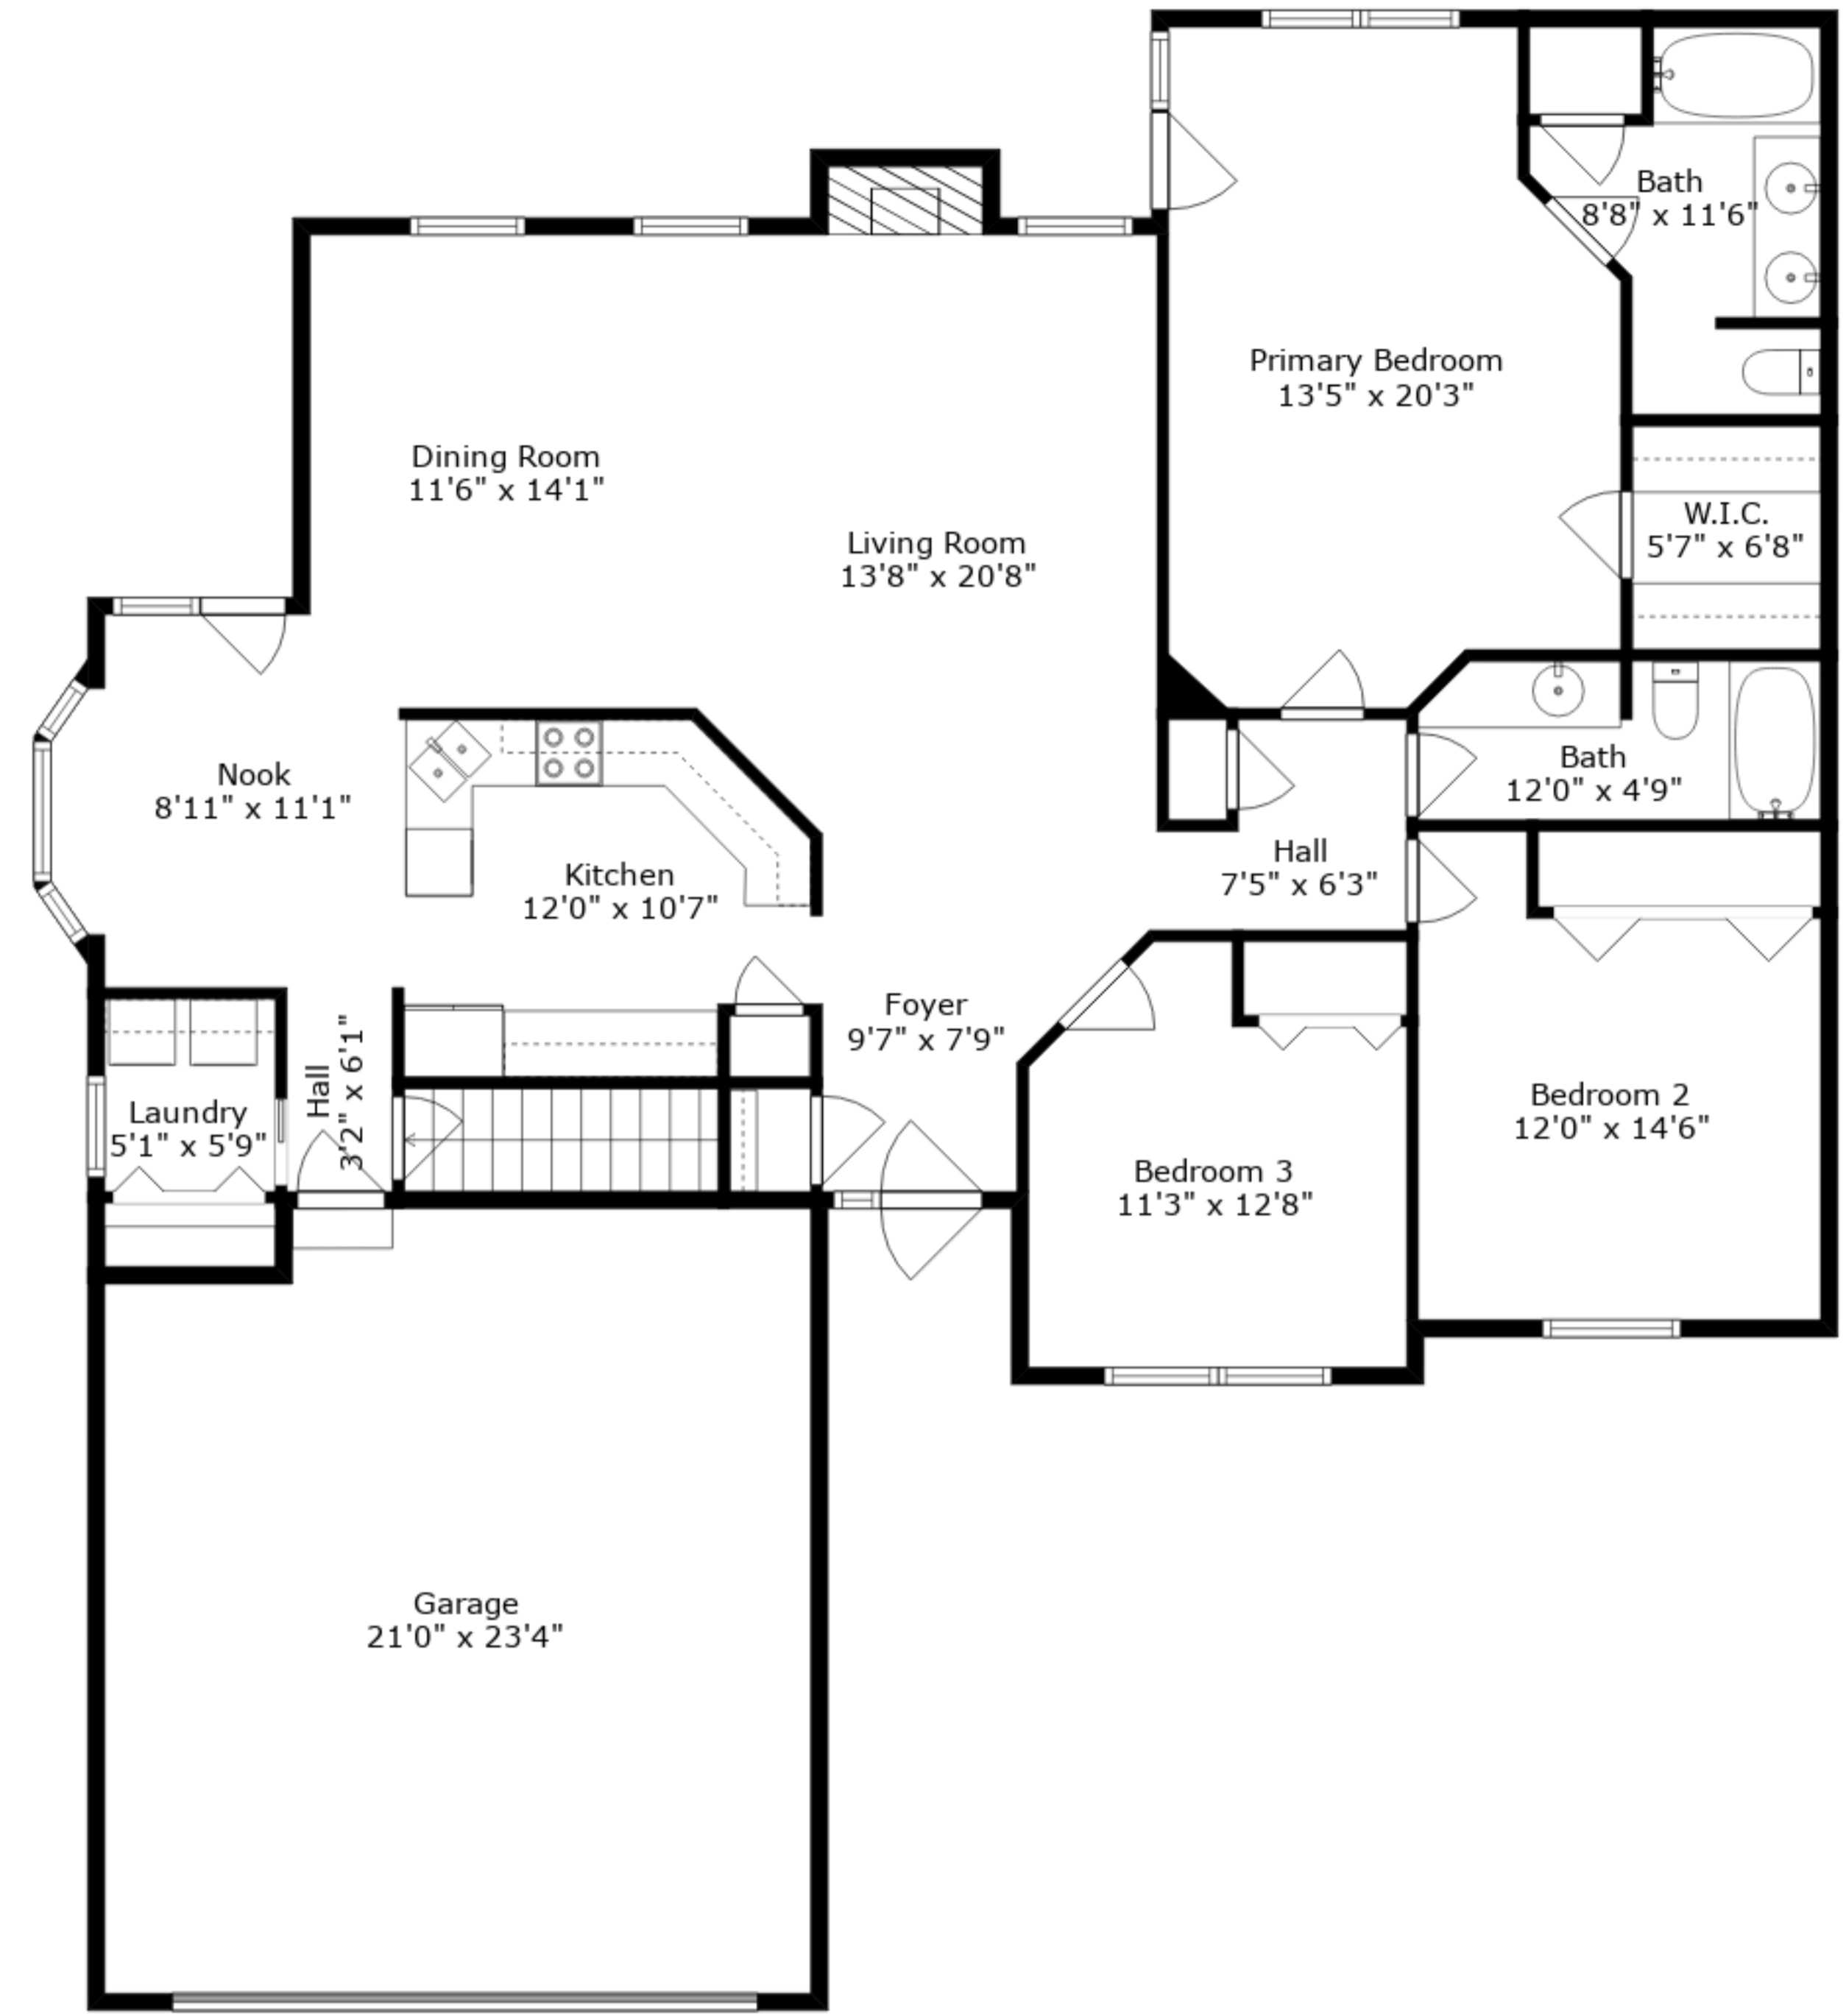

ESTIMATED AREAS

GLA LOWER FLOOR: 411 sq. ft EXCLUDED AREAS 1247 sq. ft
 GLA MAIN FLOOR: 1713 sq. ft EXCLUDED AREAS 532 sq. ft
 Total GLA 2124 sq. ft, total area 3903 sq. ft

Sizes And Dimensions Are Approximate. Actual May Vary.