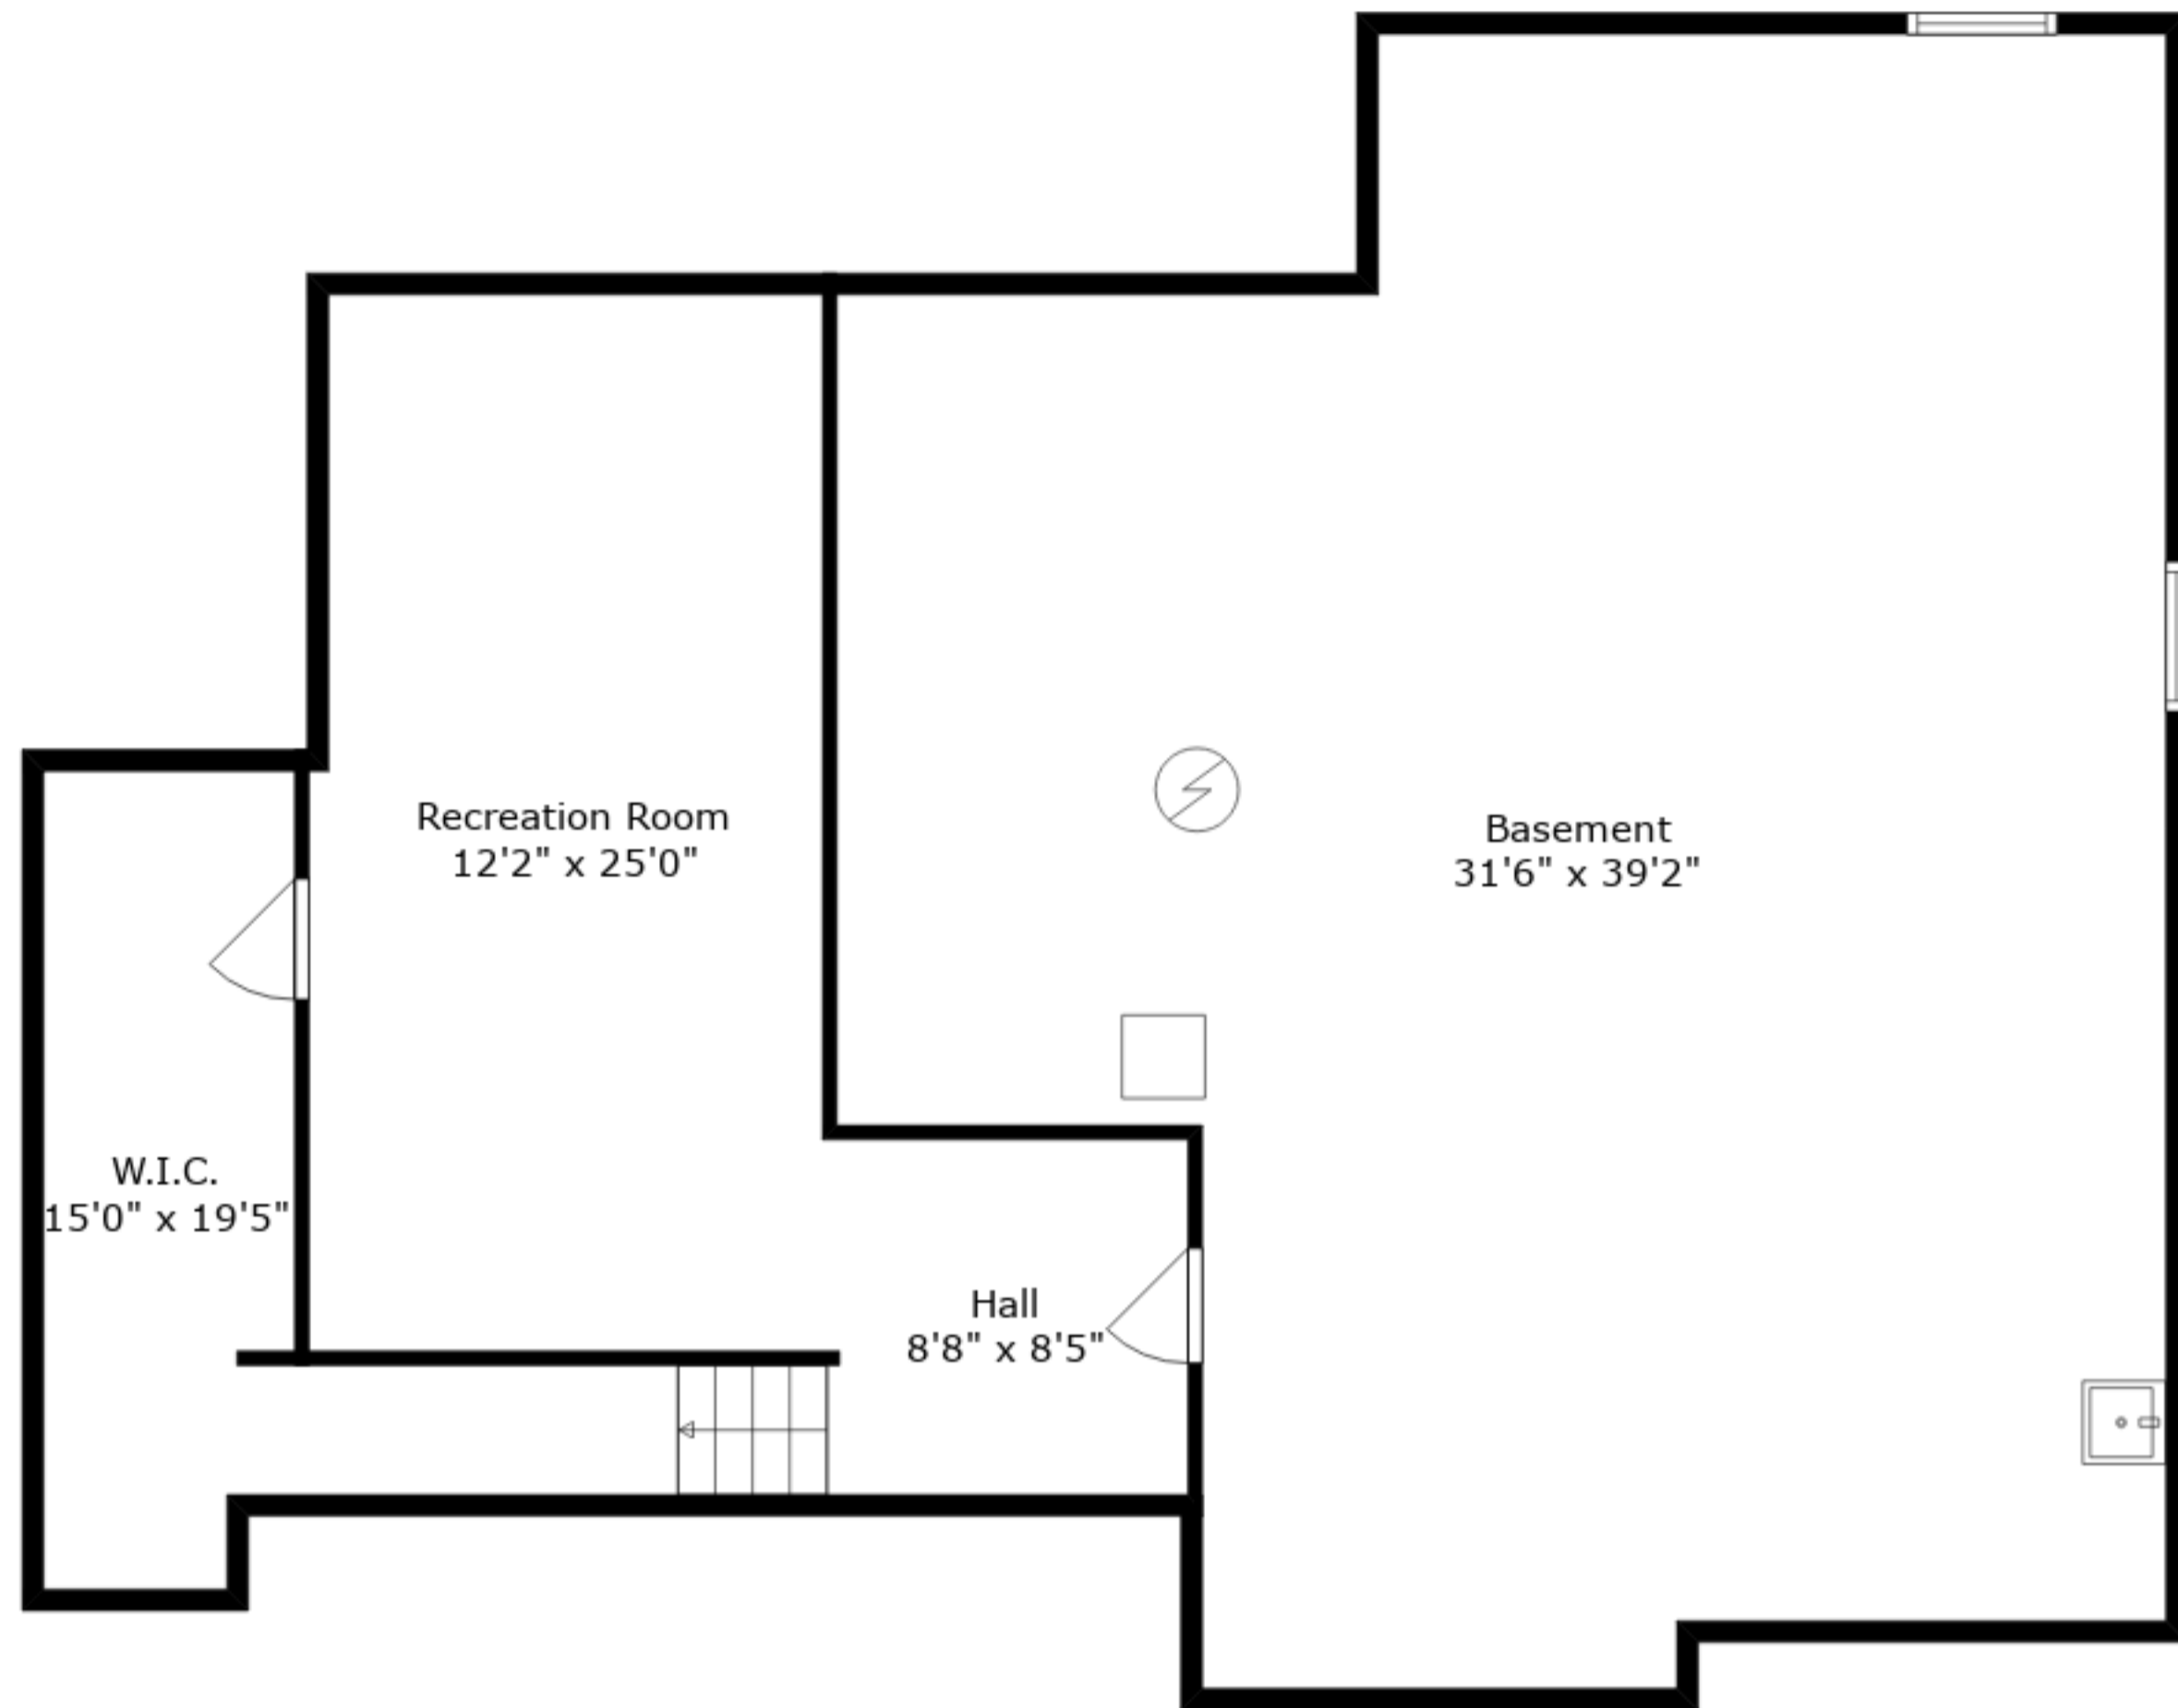

ESTIMATED AREAS

GLA LOWER FLOOR: 411 sq. ft EXCLUDED AREAS 1247 sq. ft
 GLA MAIN FLOOR: 1713 sq. ft EXCLUDED AREAS 532 sq. ft
 Total GLA 2124 sq. ft, total area 3903 sq. ft

Sizes And Dimensions Are Approximate. Actual May Vary.