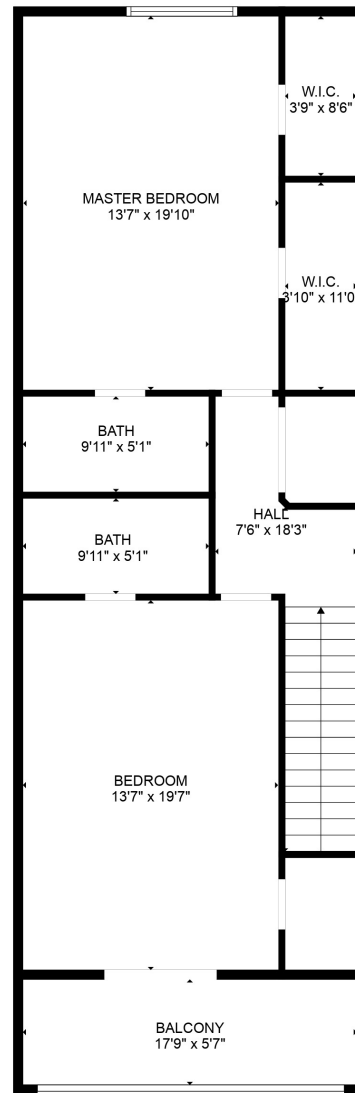

FLOOR 1

FLOOR 2

TOTAL: 1794 sq. ft
 FLOOR 1: 897 sq. ft, FLOOR 2: 897 sq. ft
 EXCLUDED AREAS: BALCONY: 99 sq. ft

SIZES AND DIMENSIONS ARE APPROXIMATE, DEEMED HIGHLY RELIABLE BUT NOT GUARANTEED.

TOTAL: 1794 sq. ft
FLOOR 1: 897 sq. ft, FLOOR 2: 897 sq. ft
EXCLUDED AREAS: BALCONY: 99 sq. ft

SIZES AND DIMENSIONS ARE APPROXIMATE, DEEMED HIGHLY RELIABLE BUT NOT GUARANTEED.

TOTAL: 1794 sq. ft
FLOOR 1: 897 sq. ft, FLOOR 2: 897 sq. ft
EXCLUDED AREAS: BALCONY: 99 sq. ft

SIZES AND DIMENSIONS ARE APPROXIMATE, DEEMED HIGHLY RELIABLE BUT NOT GUARANTEED.