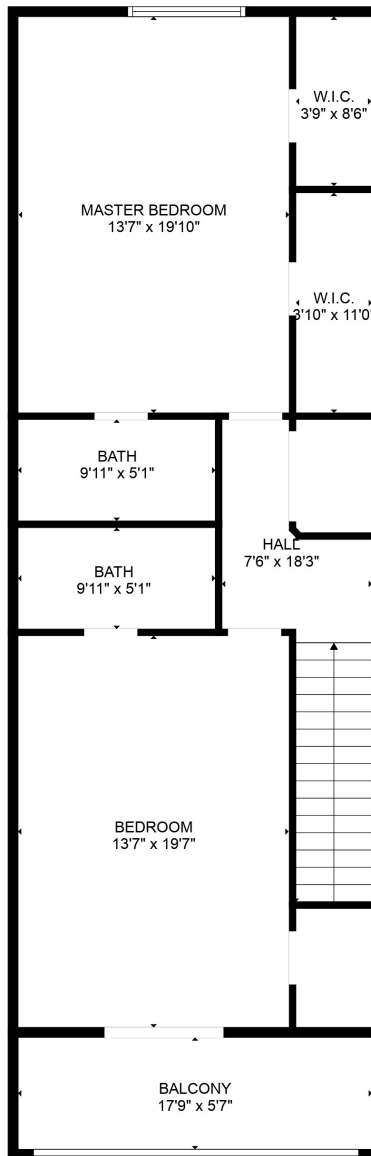

FLOOR 1

FLOOR 2

TOTAL: 1794 sq. ft
 FLOOR 1: 897 sq. ft, FLOOR 2: 897 sq. ft
 EXCLUDED AREAS: BALCONY: 99 sq. ft

SIZES AND DIMENSIONS ARE APPROXIMATE, DEEMED HIGHLY RELIABLE BUT NOT GUARANTEED.

TOTAL: 1794 sq. ft
FLOOR 1: 897 sq. ft, FLOOR 2: 897 sq. ft
EXCLUDED AREAS: BALCONY: 99 sq. ft

SIZES AND DIMENSIONS ARE APPROXIMATE, DEEMED HIGHLY RELIABLE BUT NOT GUARANTEED.

TOTAL: 1794 sq. ft
FLOOR 1: 897 sq. ft, FLOOR 2: 897 sq. ft
EXCLUDED AREAS: BALCONY: 99 sq. ft

SIZES AND DIMENSIONS ARE APPROXIMATE, DEEMED HIGHLY RELIABLE BUT NOT GUARANTEED.