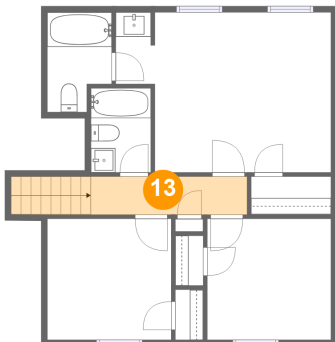

13 Floor 3 - Hall

Dimensions: 12'9" x 3'1"
Area: 60 sq. ft
Counted as living area: Yes

Heated: Yes
Finished: Yes
Enclosed: Yes
Contiguous: Yes
Permitted: Yes
Wet space: No
Addition: No
Conversion: No