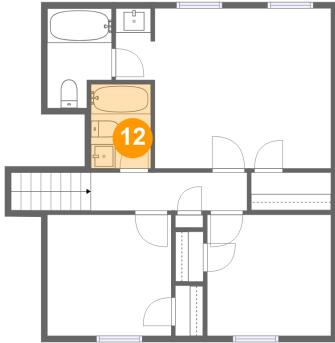

11 Floor 3 - Bath

Dimensions: 5'3" x 8'2"
Area: 38 sq. ft
Counted as living area: Yes

Heated: Yes
Finished: Yes
Enclosed: Yes
Contiguous: Yes
Permitted: Yes
Wet space: Yes
Addition: No
Conversion: No

4681 Woodbridge Drive, Steeplechase, Powder Springs, Cobb County, Georgia, United States, 30127

12 Floor 3 - Bath

Dimensions: 4'10" x 6'11"
Area: 34 sq. ft
Counted as living area: Yes

Heated: Yes
Finished: Yes
Enclosed: Yes
Contiguous: Yes
Permitted: Yes
Wet space: Yes
Addition: No
Conversion: No

13 Floor 3 - Hall