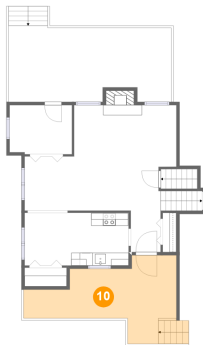

10 Floor 2 - Outdoor

Dimensions: 23'10" x 13'10"
Area: 213 sq. ft
Counted as living area: No

Heated: No
Finished: Yes
Enclosed: No
Contiguous: Yes
Permitted: Yes
Wet space: No
Addition: No
Conversion: No