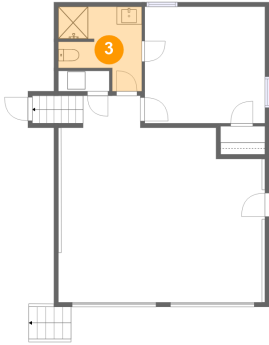

4681 Woodbridge Drive, Steeplechase, Powder Springs, Cobb County, Georgia, United States, 30127

3 Floor 1 - Bath

Dimensions: 9'4" x 9'5"
Area: 72 sq. ft
Counted as living area: Yes

Heated: Yes
Finished: Yes
Enclosed: Yes
Contiguous: Yes
Permitted: Yes
Wet space: Yes
Addition: No
Conversion: No