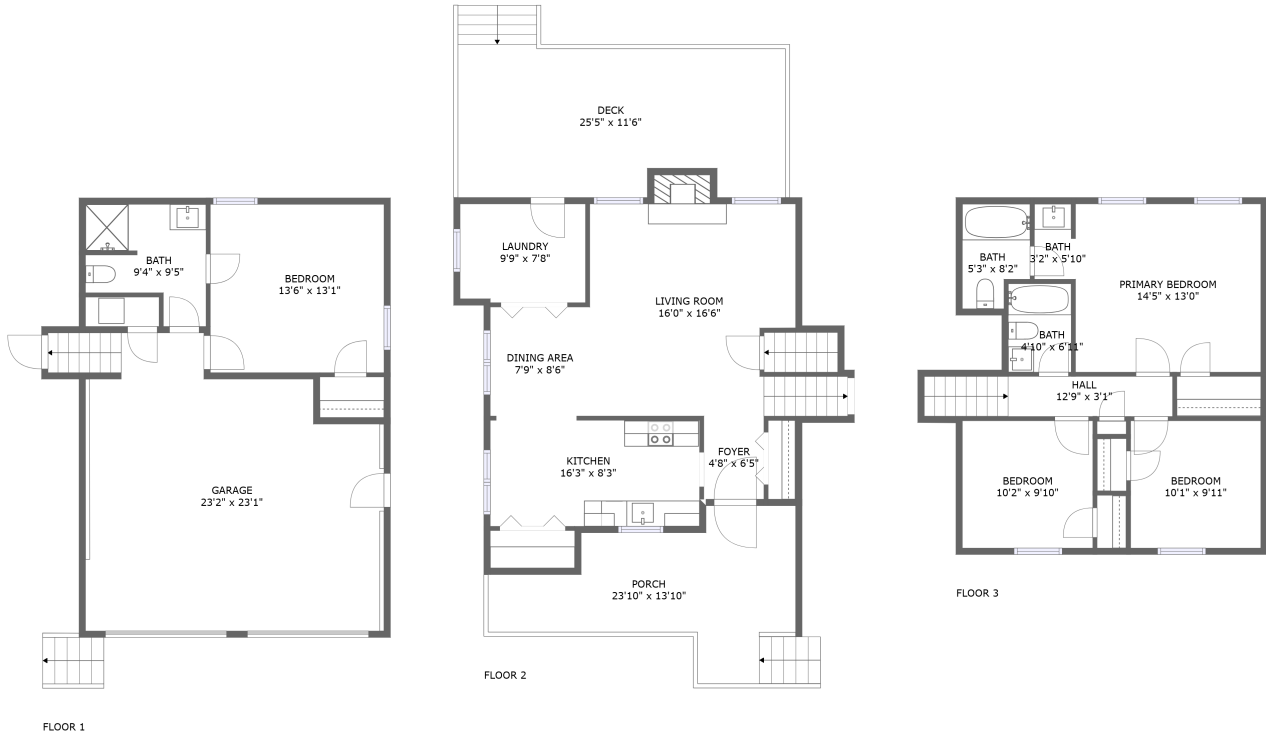

4681 Woodbridge Drive, Steeplechase, Powder Springs, Cobb County, Georgia, United States, 30127

Property summary

1 Garages

4 Bedrooms

3 Bathrooms

0 Half baths

3 Floors

1,683 Gross living area sqft

2,739 Total sqft