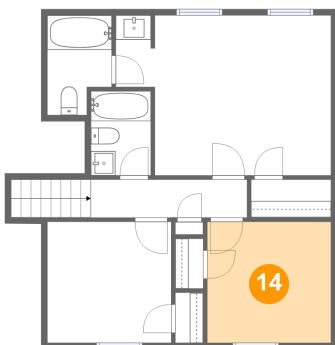

12 Floor 3 - Bath

Dimensions: 4'10" x 6'11"
Area: 34 sq. ft
Counted as living area: Yes

Heated: Yes
Finished: Yes
Enclosed: Yes
Contiguous: Yes
Permitted: Yes
Wet space: Yes
Addition: No
Conversion: No

13 Floor 3 - Hall

Dimensions: 12'9" x 3'1"
Area: 60 sq. ft
Counted as living area: Yes

Heated: Yes
Finished: Yes
Enclosed: Yes
Contiguous: Yes
Permitted: Yes
Wet space: No
Addition: No
Conversion: No

14 Floor 3 - Bedroom