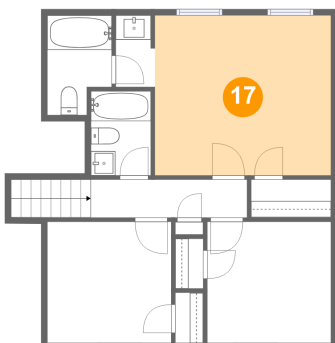

15 Floor 3 - Bath

Dimensions: 3'2" x 5'10"
Area: 18 sq. ft
Counted as living area: Yes

Heated: Yes
Finished: Yes
Enclosed: Yes
Contiguous: Yes
Permitted: Yes
Wet space: Yes
Addition: No
Conversion: No

16 Floor 3 - Bedroom

Dimensions: 10'2" x 9'10"
Area: 100 sq. ft
Counted as living area: Yes

Heated: Yes
Finished: Yes
Enclosed: Yes
Contiguous: Yes
Permitted: Yes
Wet space: No
Addition: No
Conversion: No

17 Floor 3 - Bedroom