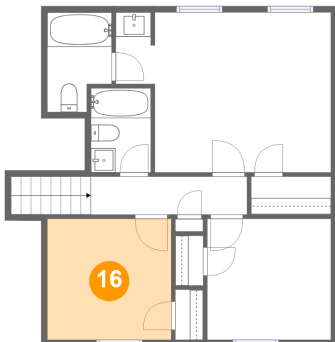

Dimensions: 12'9" x 3'1"
Area: 60 sq. ft
Counted as living area: Yes

Heated: Yes
Finished: Yes
Enclosed: Yes
Contiguous: Yes
Permitted: Yes
Wet space: No
Addition: No
Conversion: No

14 Floor 3 - Bedroom

Dimensions: 10'1" x 9'11"
Area: 100 sq. ft
Counted as living area: Yes

Heated: Yes
Finished: Yes
Enclosed: Yes
Contiguous: Yes
Permitted: Yes
Wet space: No
Addition: No
Conversion: No

4681 Woodbridge Drive, Steeplechase, Powder Springs, Cobb County, Georgia, United States, 30127

Dimensions: 10'2" x 9'10"
Area: 100 sq. ft
Counted as living area: Yes

Heated: Yes
Finished: Yes
Enclosed: Yes
Contiguous: Yes
Permitted: Yes
Wet space: No
Addition: No
Conversion: No

17 Floor 3 - Bedroom