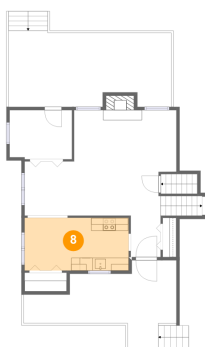

6 Floor 2 - Utility

Dimensions: 9'9" x 7'8"
Area: 74 sq. ft
Counted as living area: Yes

Heated: Yes
Finished: Yes
Enclosed: Yes
Contiguous: Yes
Permitted: Yes
Wet space: No
Addition: No
Conversion: No

7 Floor 2 - Outdoor

Dimensions: 25'5" x 11'6"
Area: 302 sq. ft
Counted as living area: No

Heated: No
Finished: Yes
Enclosed: No
Contiguous: Yes
Permitted: Yes
Wet space: No
Addition: No
Conversion: No

8 Floor 2 - Kitchen

Dimensions: 16'3" x 8'3"
Area: 134 sq. ft
Counted as living area: Yes