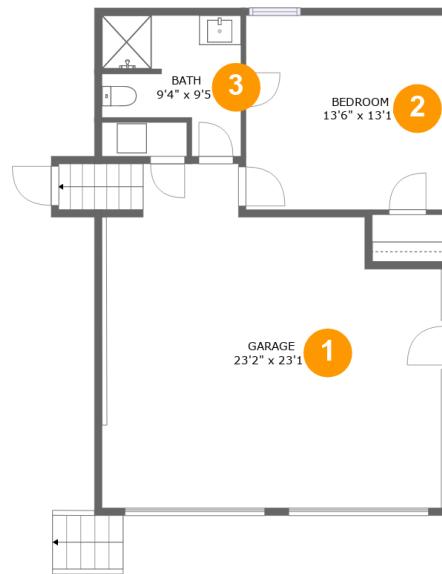

4681 Woodbridge Drive, Steeplechase, Powder Springs, Cobb County, Georgia, United States, 30127

Room dimensions

Floor 1

Total sqft: 838 Living area: 309

#		Dimensions	sqft	Counted as living area
1	Garage	23'2" x 23'1"	475 sq. ft	No
2	Bedroom	13'6" x 13'1"	176 sq. ft	Yes
3	Bath	9'4" x 9'5"	72 sq. ft	Yes