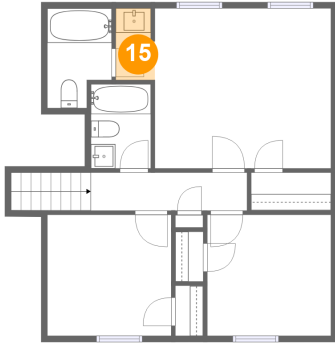

4681 Woodbridge Drive, Steeplechase, Powder Springs, Cobb County, Georgia, United States, 30127

15 Floor 3 - Bath

Dimensions: 3'2" x 5'10"
Area: 18 sq. ft
Counted as living area: Yes

Heated: Yes
Finished: Yes
Enclosed: Yes
Contiguous: Yes
Permitted: Yes
Wet space: Yes
Addition: No
Conversion: No