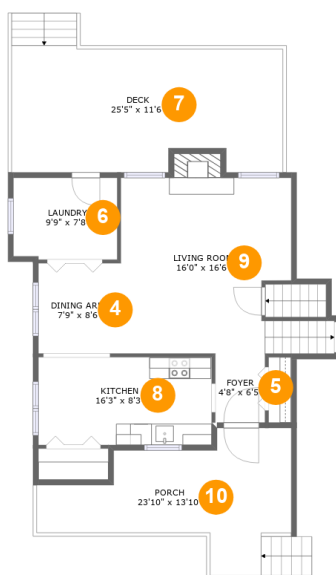

 **2,739** Total sqft

4681 Woodbridge Drive, Steeplechase, Powder Springs, Cobb County, Georgia, United States, 30127

Room dimensions

Floor 1

Total sqft: 838 Living area: 309

#		Dimensions	sqft	Counted as living area
1	Garage	23'2" x 23'1"	475 sq. ft	No
2	Bedroom	13'6" x 13'1"	176 sq. ft	Yes
3	Bath	9'4" x 9'5"	72 sq. ft	Yes

4681 Woodbridge Drive, Steeplechase, Powder Springs, Cobb County, Georgia, United States, 30127

Room dimensions

Floor 2

Total sqft: 1233 Living area: 706

#		Dimensions	sqft	Counted as living area
4	Dining Room	7'9" x 8'6"	65 sq. ft	Yes
5	Entry	4'8" x 6'5"	30 sq. ft	Yes
6	Utility	9'9" x 7'8"	74 sq. ft	Yes
7	Outdoor	25'5" x 11'6"	302 sq. ft	No
8	Kitchen	16'3" x 8'3"	134 sq. ft	Yes
9	Living Room	16'0" x 16'6"	298 sq. ft	Yes
10	Outdoor	23'10" x 13'10"	213 sq. ft	No

2 Floor 1 - Bedroom

Dimensions: 13'6" x 13'1"
Area: 176 sq. ft
Counted as living area: Yes

Heated: Yes
Finished: Yes
Enclosed: Yes
Contiguous: Yes
Permitted: Yes
Wet space: No
Addition: No
Conversion: No

4 Floor 2 - Dining Room

Dimensions: 7'9" x 8'6"
Area: 65 sq. ft
Counted as living area: Yes

Heated: Yes
Finished: Yes
Enclosed: Yes
Contiguous: Yes
Permitted: Yes
Wet space: No
Addition: No
Conversion: No