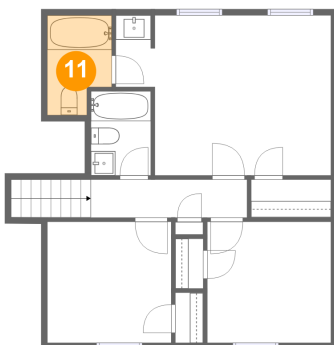

11 Floor 3 - Bath

Dimensions: 5'3" x 8'2"
Area: 38 sq. ft
Counted as living area: Yes

Heated: Yes
Finished: Yes
Enclosed: Yes
Contiguous: Yes
Permitted: Yes
Wet space: Yes
Addition: No
Conversion: No