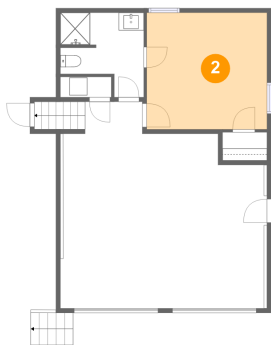

2 Floor 1 - Bedroom

Dimensions: 13'6" x 13'1"
Area: 176 sq. ft
Counted as living area: Yes

Heated: Yes
Finished: Yes
Enclosed: Yes
Contiguous: Yes
Permitted: Yes
Wet space: No
Addition: No
Conversion: No