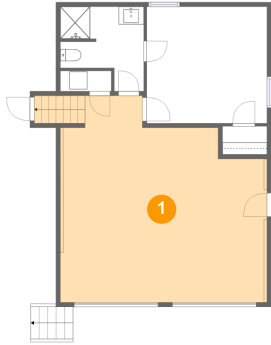

4681 Woodbridge Drive, Steeplechase, Powder Springs, Cobb County, Georgia, United States, 30127

1 Floor 1 - Garage

Dimensions: 23'2" x 23'1"
Area: 475 sq. ft
Counted as living area: No

Heated: No
Finished: No
Enclosed: Yes
Contiguous: Yes
Permitted: Yes
Wet space: No
Addition: No
Conversion: No