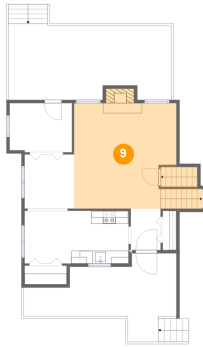

4681 Woodbridge Drive, Steeplechase, Powder Springs, Cobb County, Georgia, United States, 30127

9 Floor 2 - Living Room

Dimensions: 16'0" x 16'6"
Area: 298 sq. ft
Counted as living area: Yes

Heated: Yes
Finished: Yes
Enclosed: Yes
Contiguous: Yes
Permitted: Yes
Wet space: No
Addition: No
Conversion: No