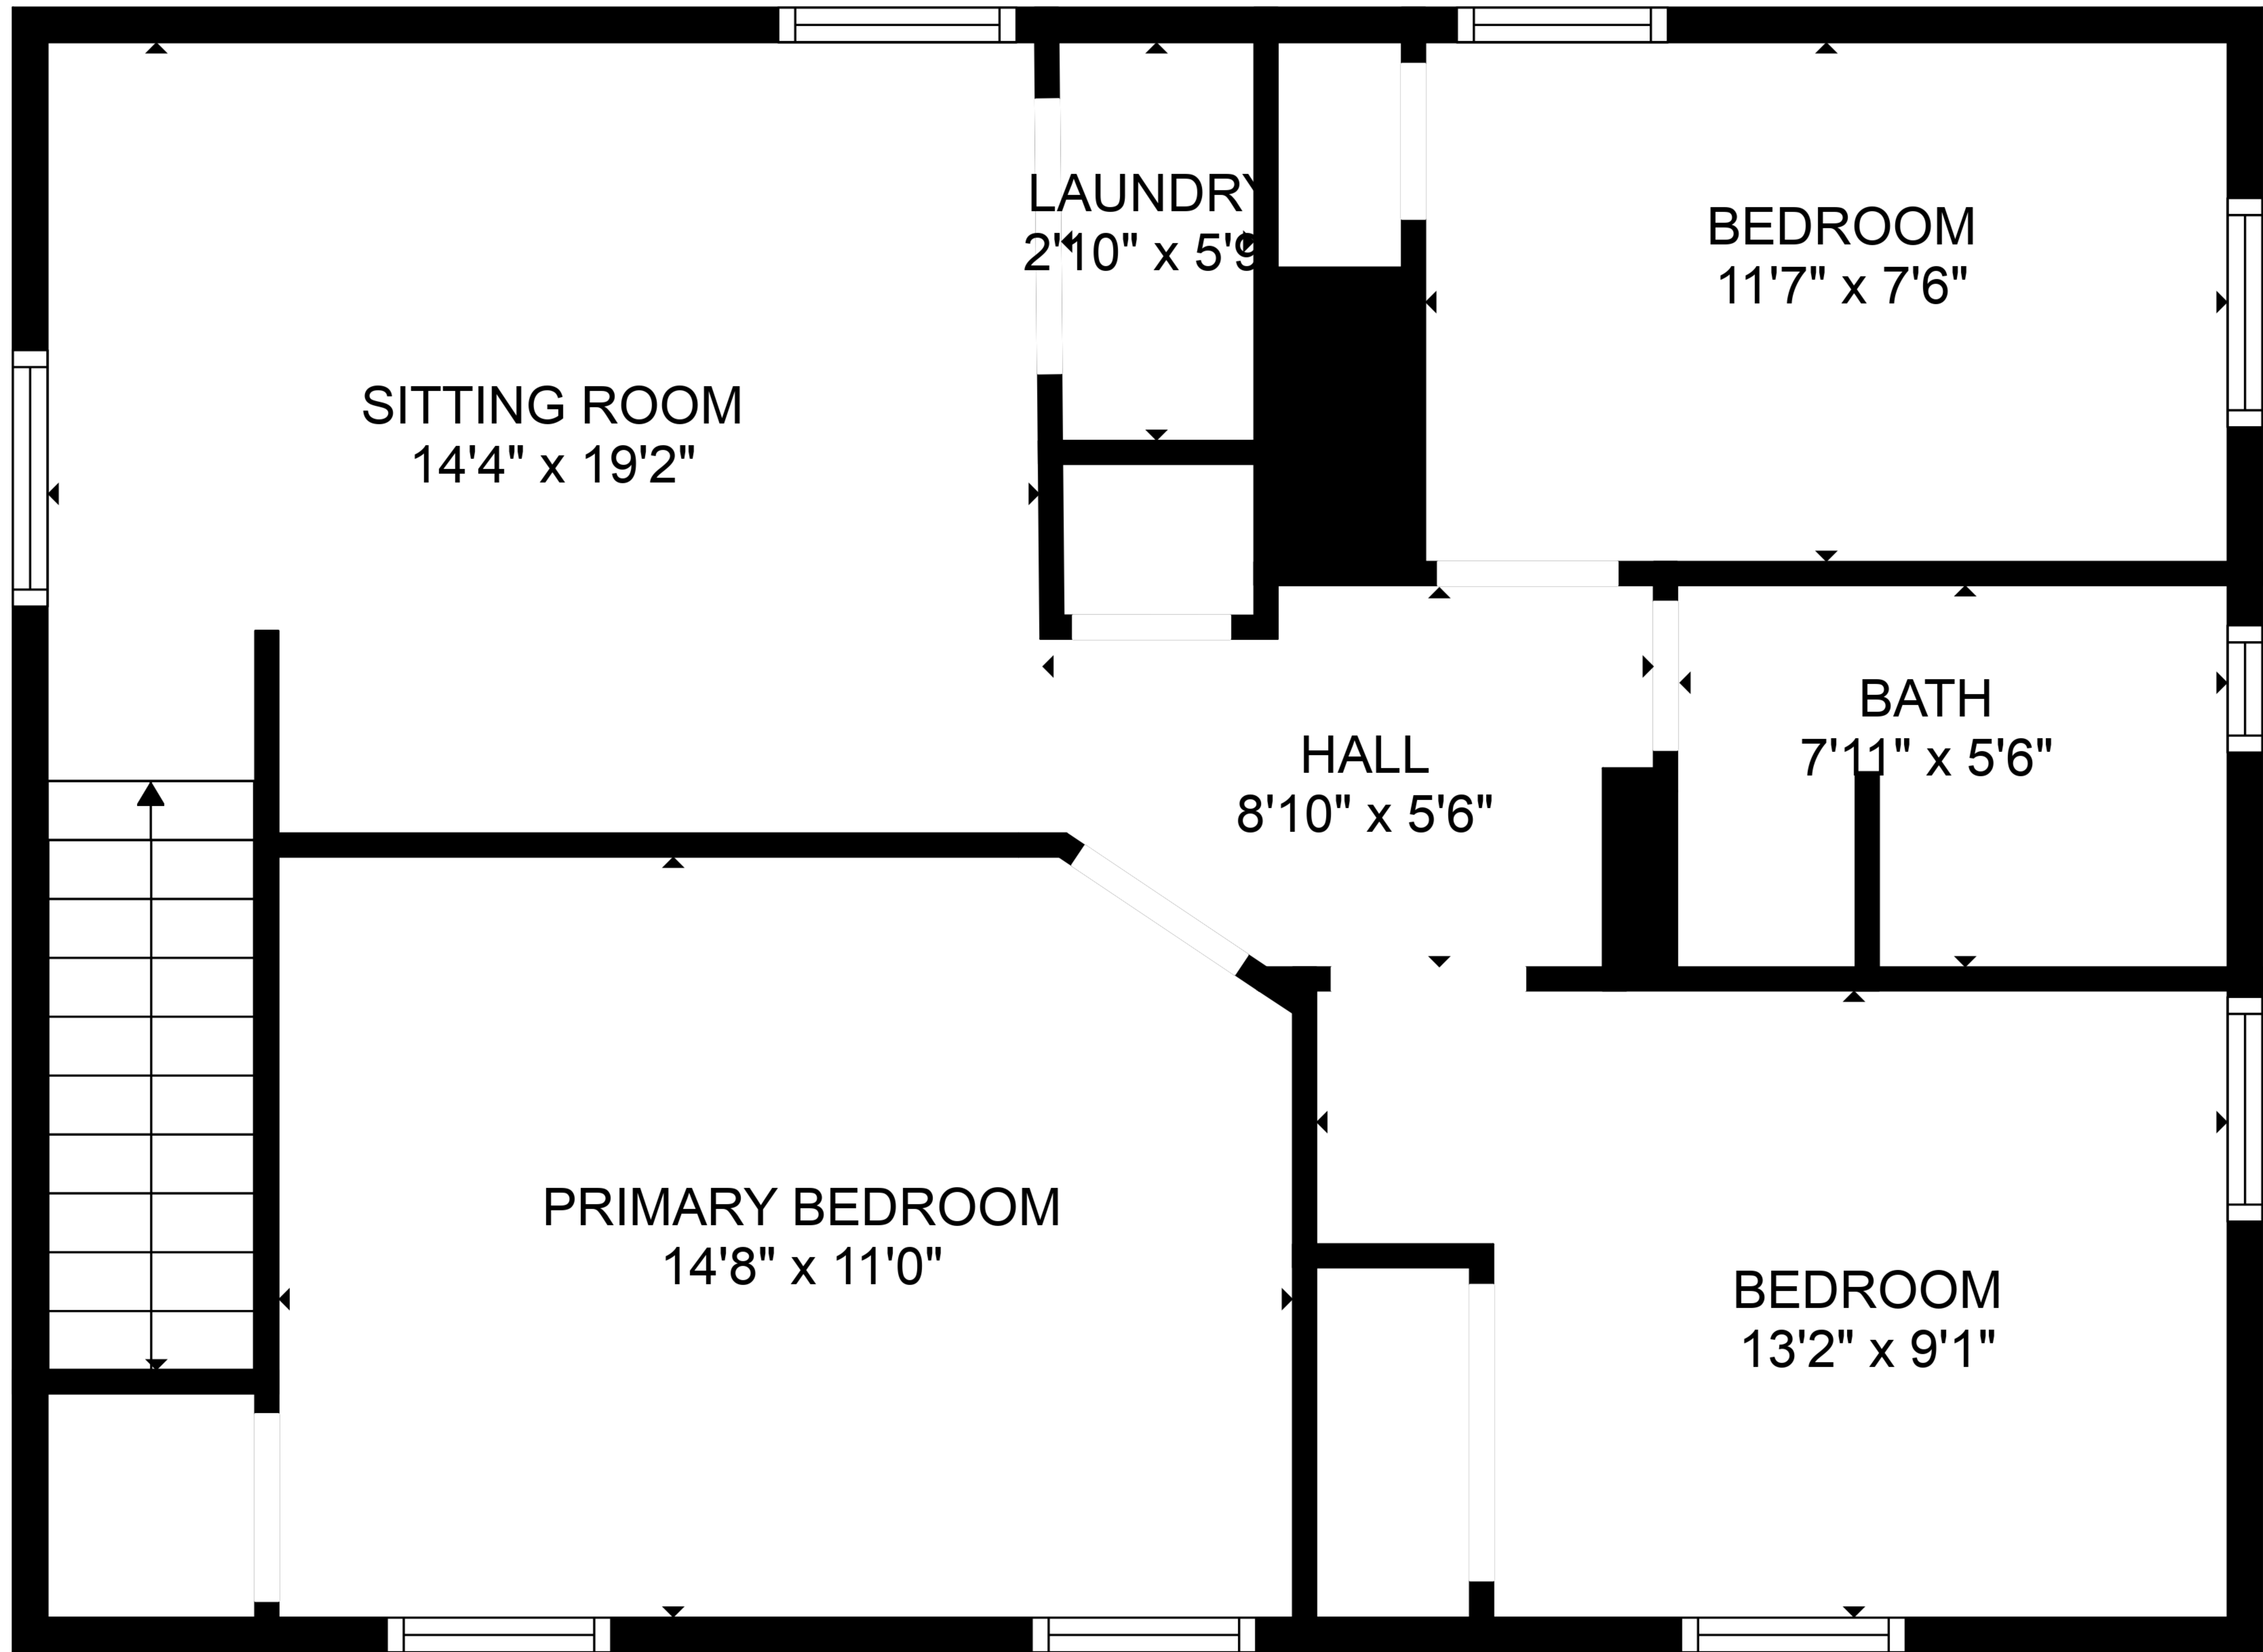

TOTAL: 1401 sq. ft

FLOOR 1: 682 sq. ft, FLOOR 2: 719 sq. ft

SIZES AND DIMENSIONS ARE APPROXIMATE. ACTUAL MAY VARY.

TOTAL: 1401 sq. ft

FLOOR 1: 682 sq. ft, FLOOR 2: 719 sq. ft

SIZES AND DIMENSIONS ARE APPROXIMATE. ACTUAL MAY VARY.

FLOOR 2

FLOOR 1

TOTAL: 1401 sq. ft
 FLOOR 1: 682 sq. ft, FLOOR 2: 719 sq. ft

SIZES AND DIMENSIONS ARE APPROXIMATE. ACTUAL MAY VARY.