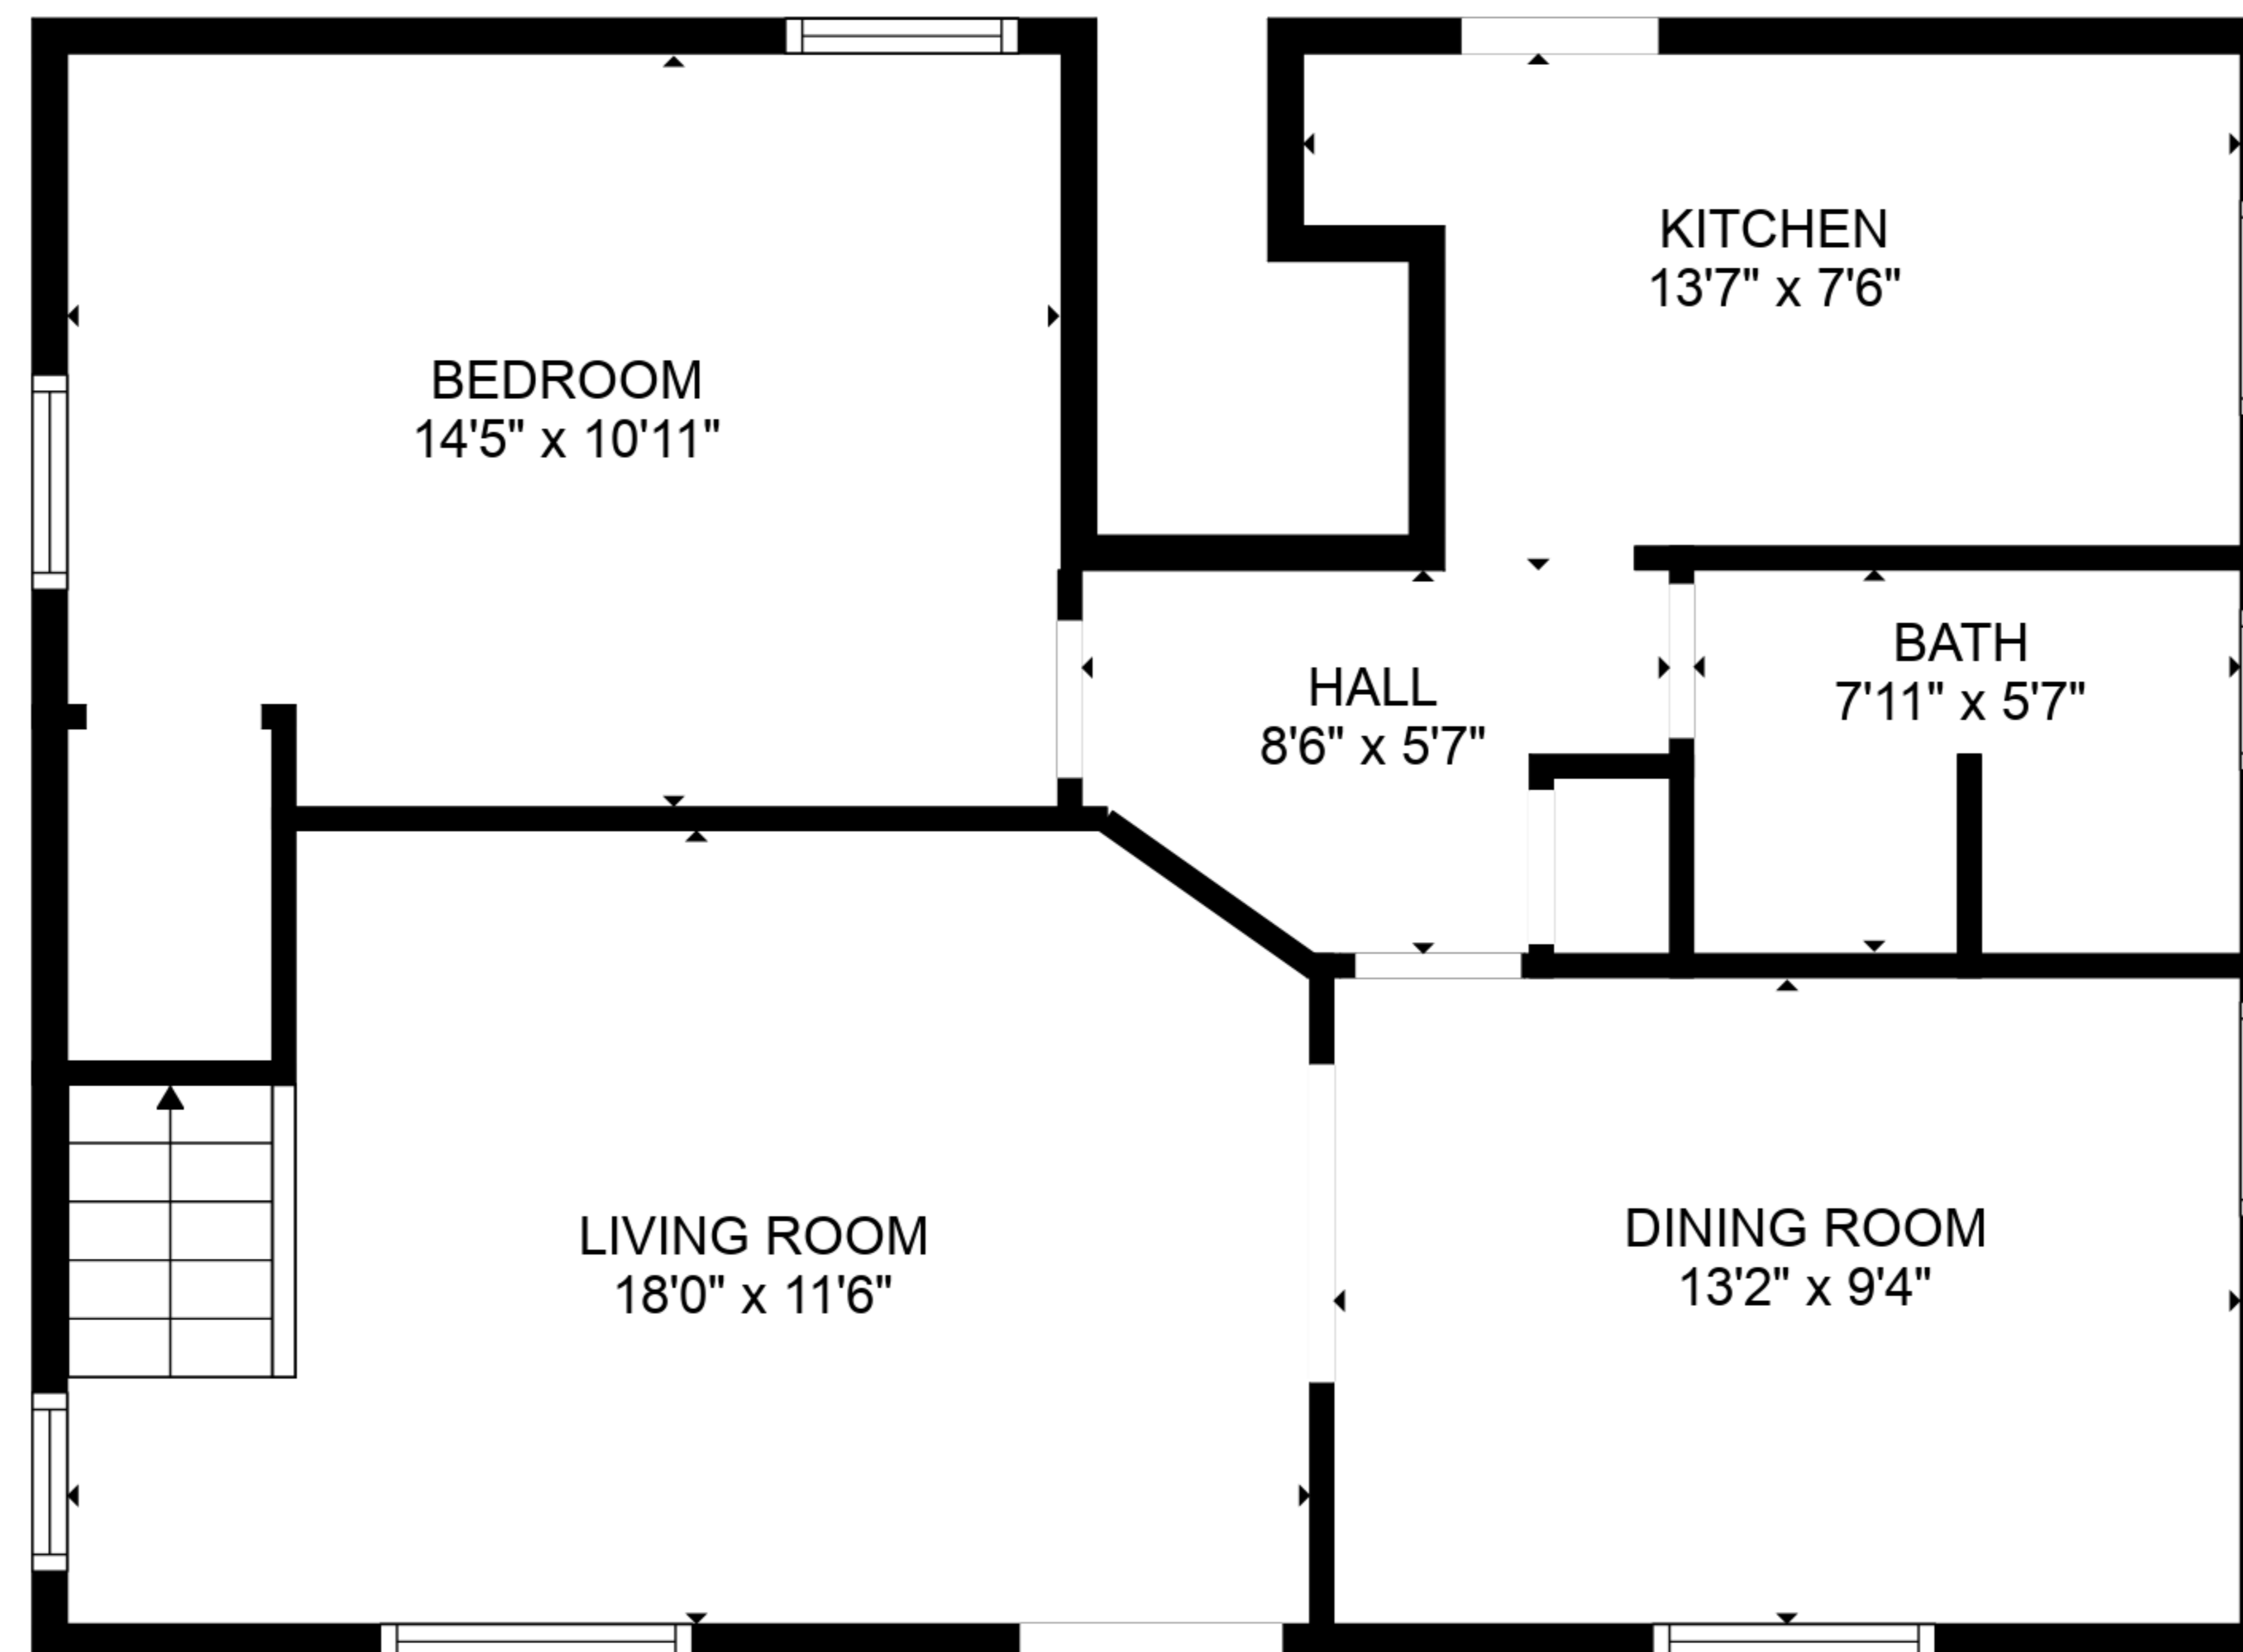

TOTAL: 1401 sq. ft

FLOOR 1: 682 sq. ft, FLOOR 2: 719 sq. ft

SIZES AND DIMENSIONS ARE APPROXIMATE. ACTUAL MAY VARY.

TOTAL: 1401 sq. ft

FLOOR 1: 682 sq. ft, FLOOR 2: 719 sq. ft

SIZES AND DIMENSIONS ARE APPROXIMATE. ACTUAL MAY VARY.

FLOOR 2

FLOOR 1

TOTAL: 1401 sq. ft
 FLOOR 1: 682 sq. ft, FLOOR 2: 719 sq. ft

SIZES AND DIMENSIONS ARE APPROXIMATE. ACTUAL MAY VARY.