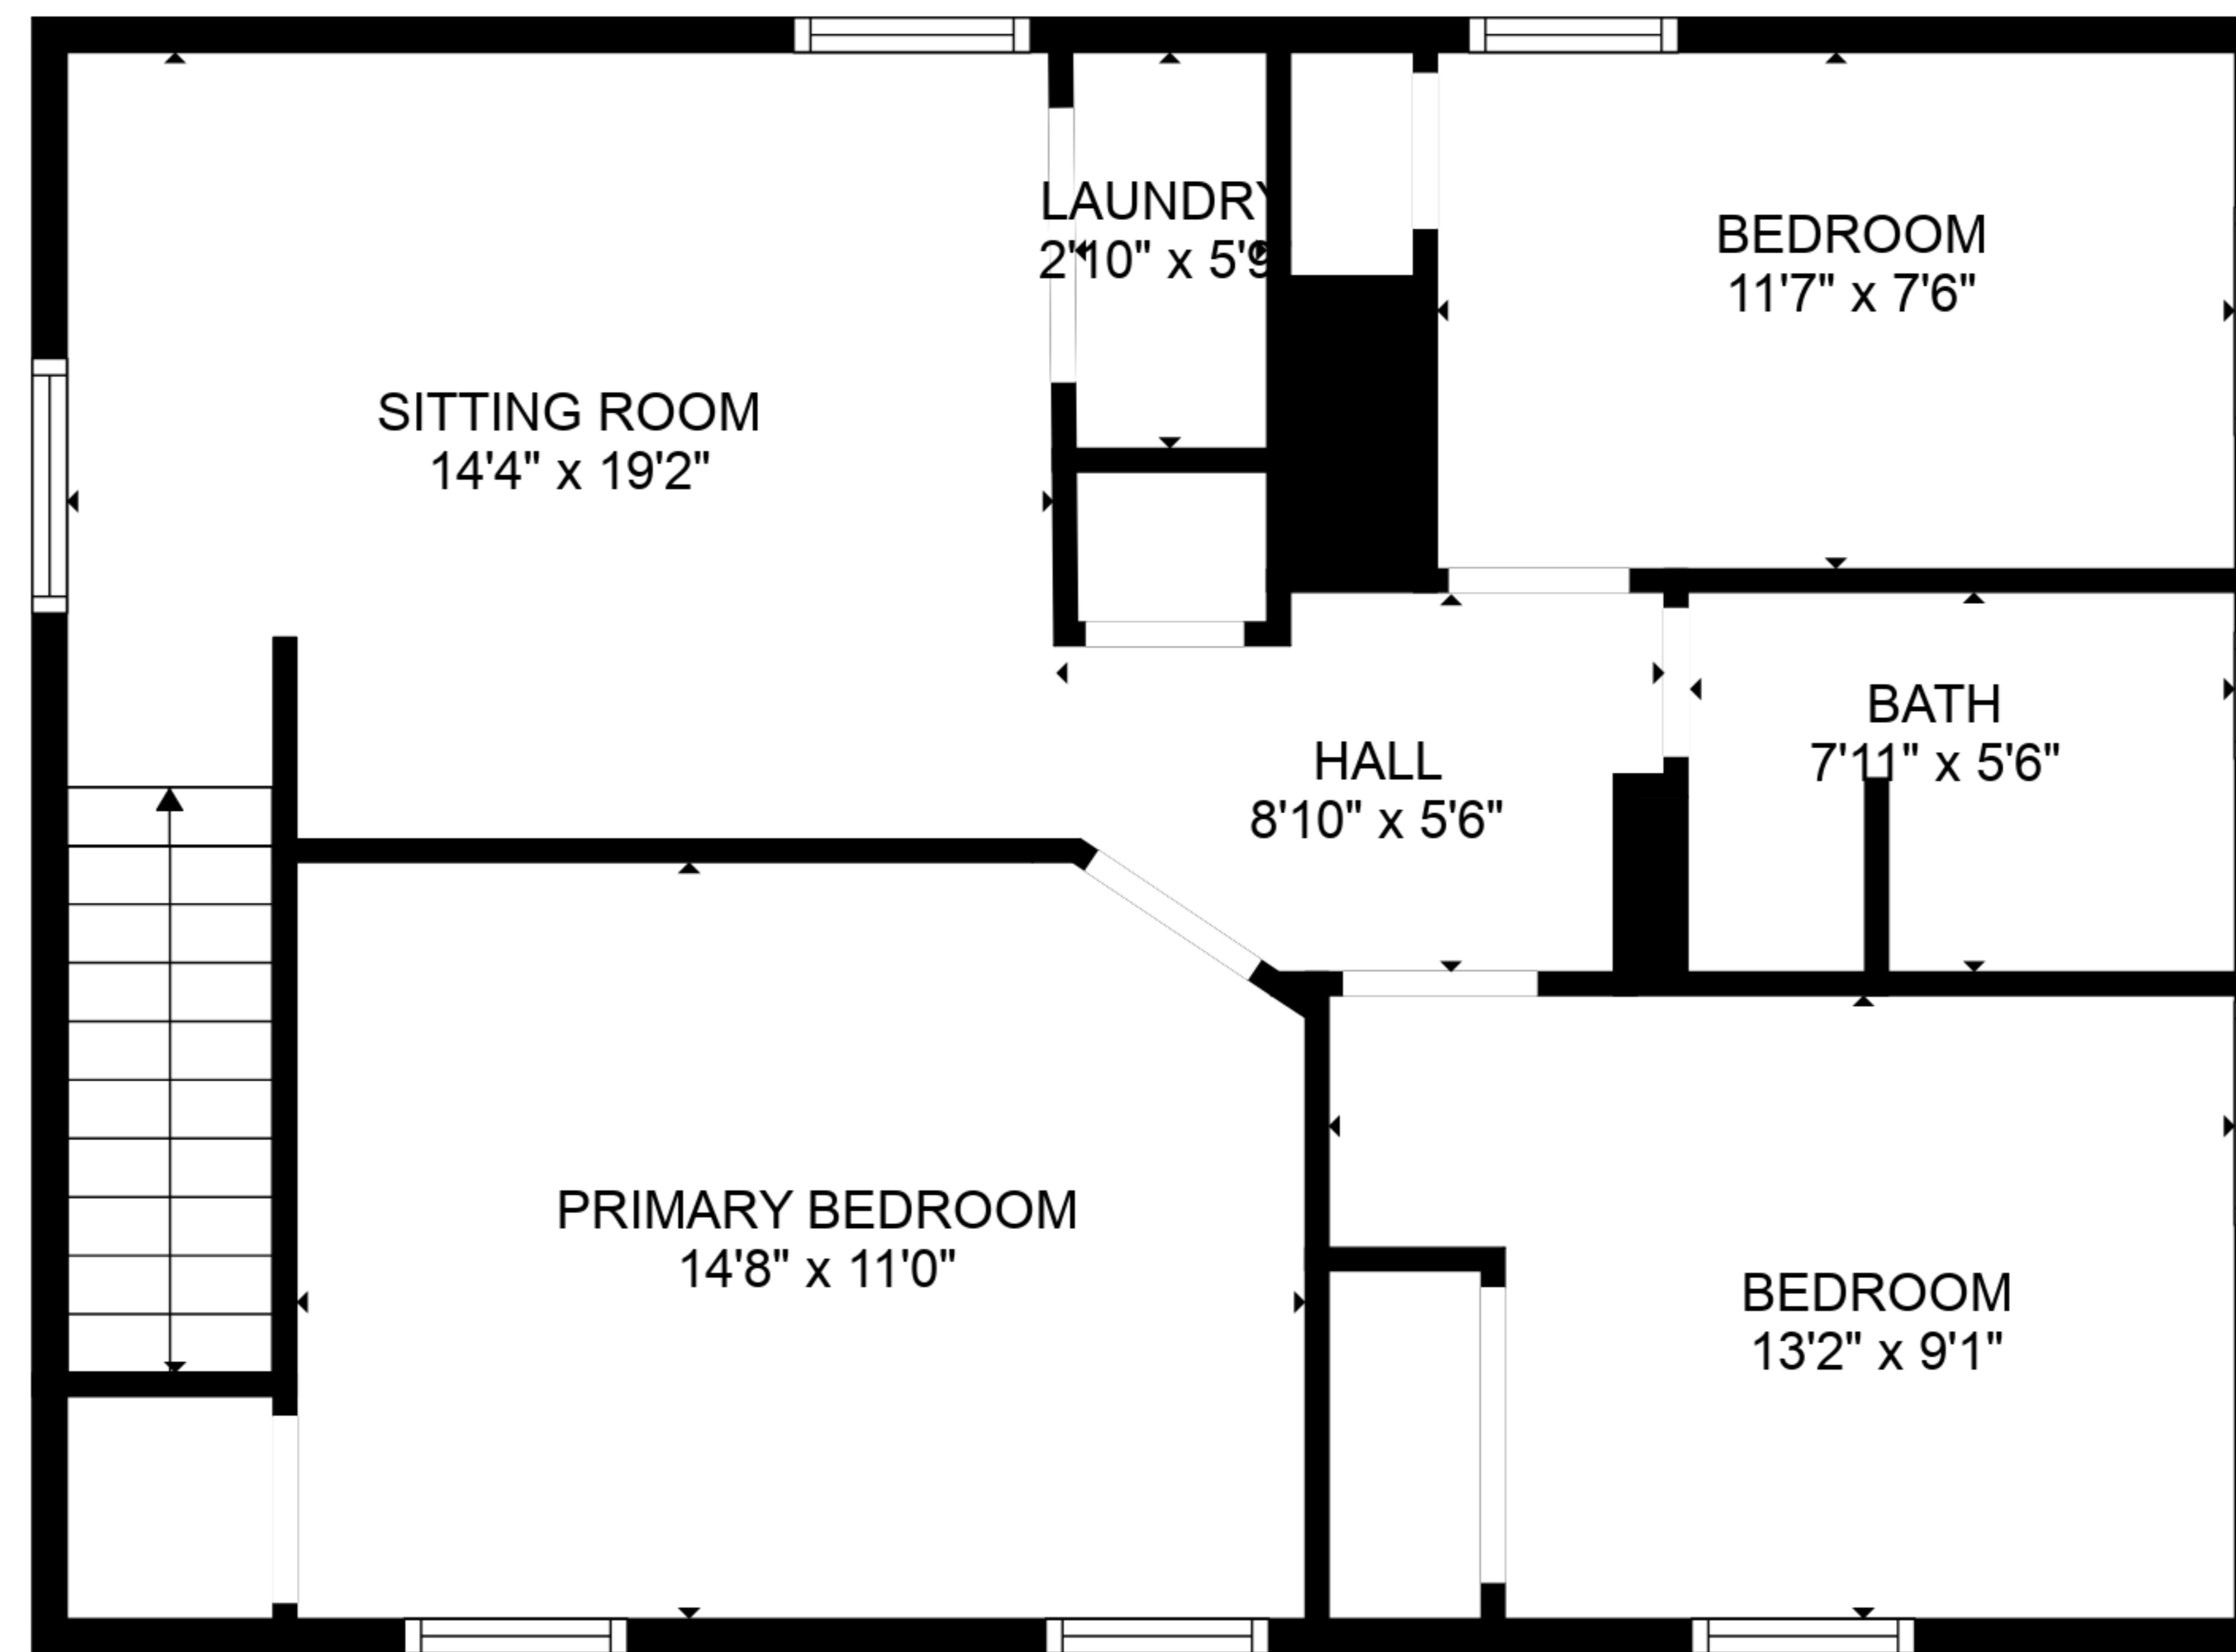

TOTAL: 1401 sq. ft

FLOOR 1: 682 sq. ft, FLOOR 2: 719 sq. ft

SIZES AND DIMENSIONS ARE APPROXIMATE. ACTUAL MAY VARY.

TOTAL: 1401 sq. ft

FLOOR 1: 682 sq. ft, FLOOR 2: 719 sq. ft

SIZES AND DIMENSIONS ARE APPROXIMATE. ACTUAL MAY VARY.

FLOOR 2

FLOOR 1

TOTAL: 1401 sq. ft
 FLOOR 1: 682 sq. ft, FLOOR 2: 719 sq. ft

SIZES AND DIMENSIONS ARE APPROXIMATE. ACTUAL MAY VARY.