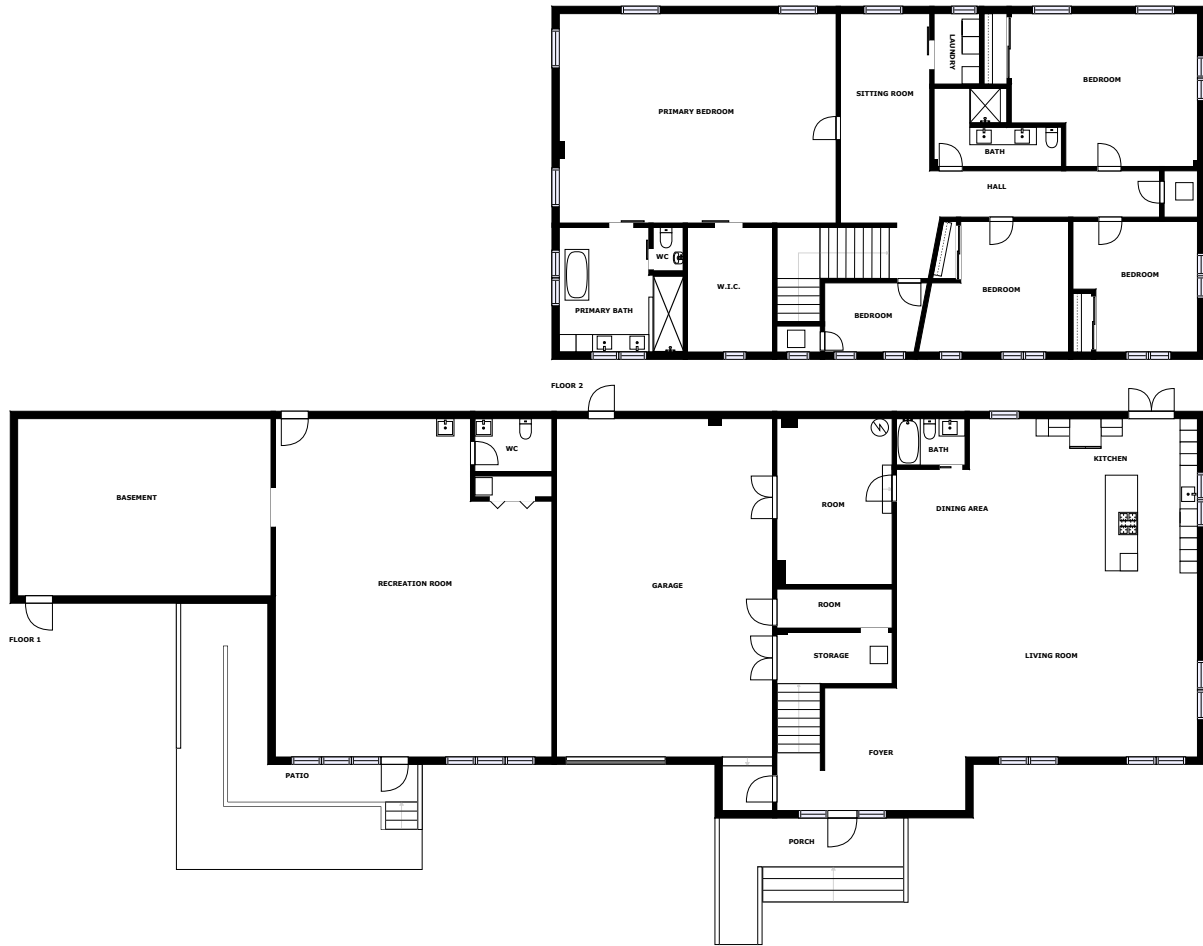

Home report

10830 Navajo Dr
Saint Petersburg

Highlights

1 Kitchen

2 Living room

5 Bedroom

5 Bath

32 Doors

Angry Pepper, 0.2 mi

Bay Pines VA Hospital
building helo pad, 0.5 mi

Floor plan

Appendix 1: Data sheet

Outdoor - 2	Outdoor - Patio - 1	Outdoor - Porch - 1
Dining - 1	Dining - Open - 1	Kitchen - 1
LivingRoom - 2	LivingRoom - Sitting - 1	Entry - 1
Entry - Foyer - 1	Storage - 1	Garage - 1
RecreationRoom - 1	Basement - 1	Room - 2
Bath - 5	Bath - Toilet - 2	Bath - Master - 1
Hall - 1	Bedroom - 5	Bedroom - Master - 1
Closet - 1	Closet - WalkIn - 1	Utility - 1
Utility - Laundry - 1		