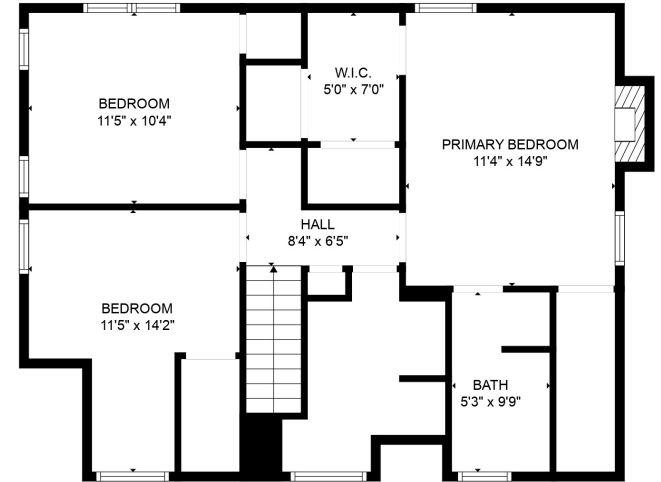

FLOOR 2

FLOOR 1

FLOOR 3

Total scanned area: 2656 sq. ft

SIZES AND DIMENSIONS ARE APPROXIMATE. ACTUAL MAY VARY.

Total scanned area: 2656 sq. ft

SIZES AND DIMENSIONS ARE APPROXIMATE. ACTUAL MAY VARY.

PRIMARY BEDROOM
17'7" x 12'6"

Total scanned area: 2656 sq. ft

SIZES AND DIMENSIONS ARE APPROXIMATE. ACTUAL MAY VARY.

Total scanned area: 2656 sq. ft

SIZES AND DIMENSIONS ARE APPROXIMATE. ACTUAL MAY VARY.