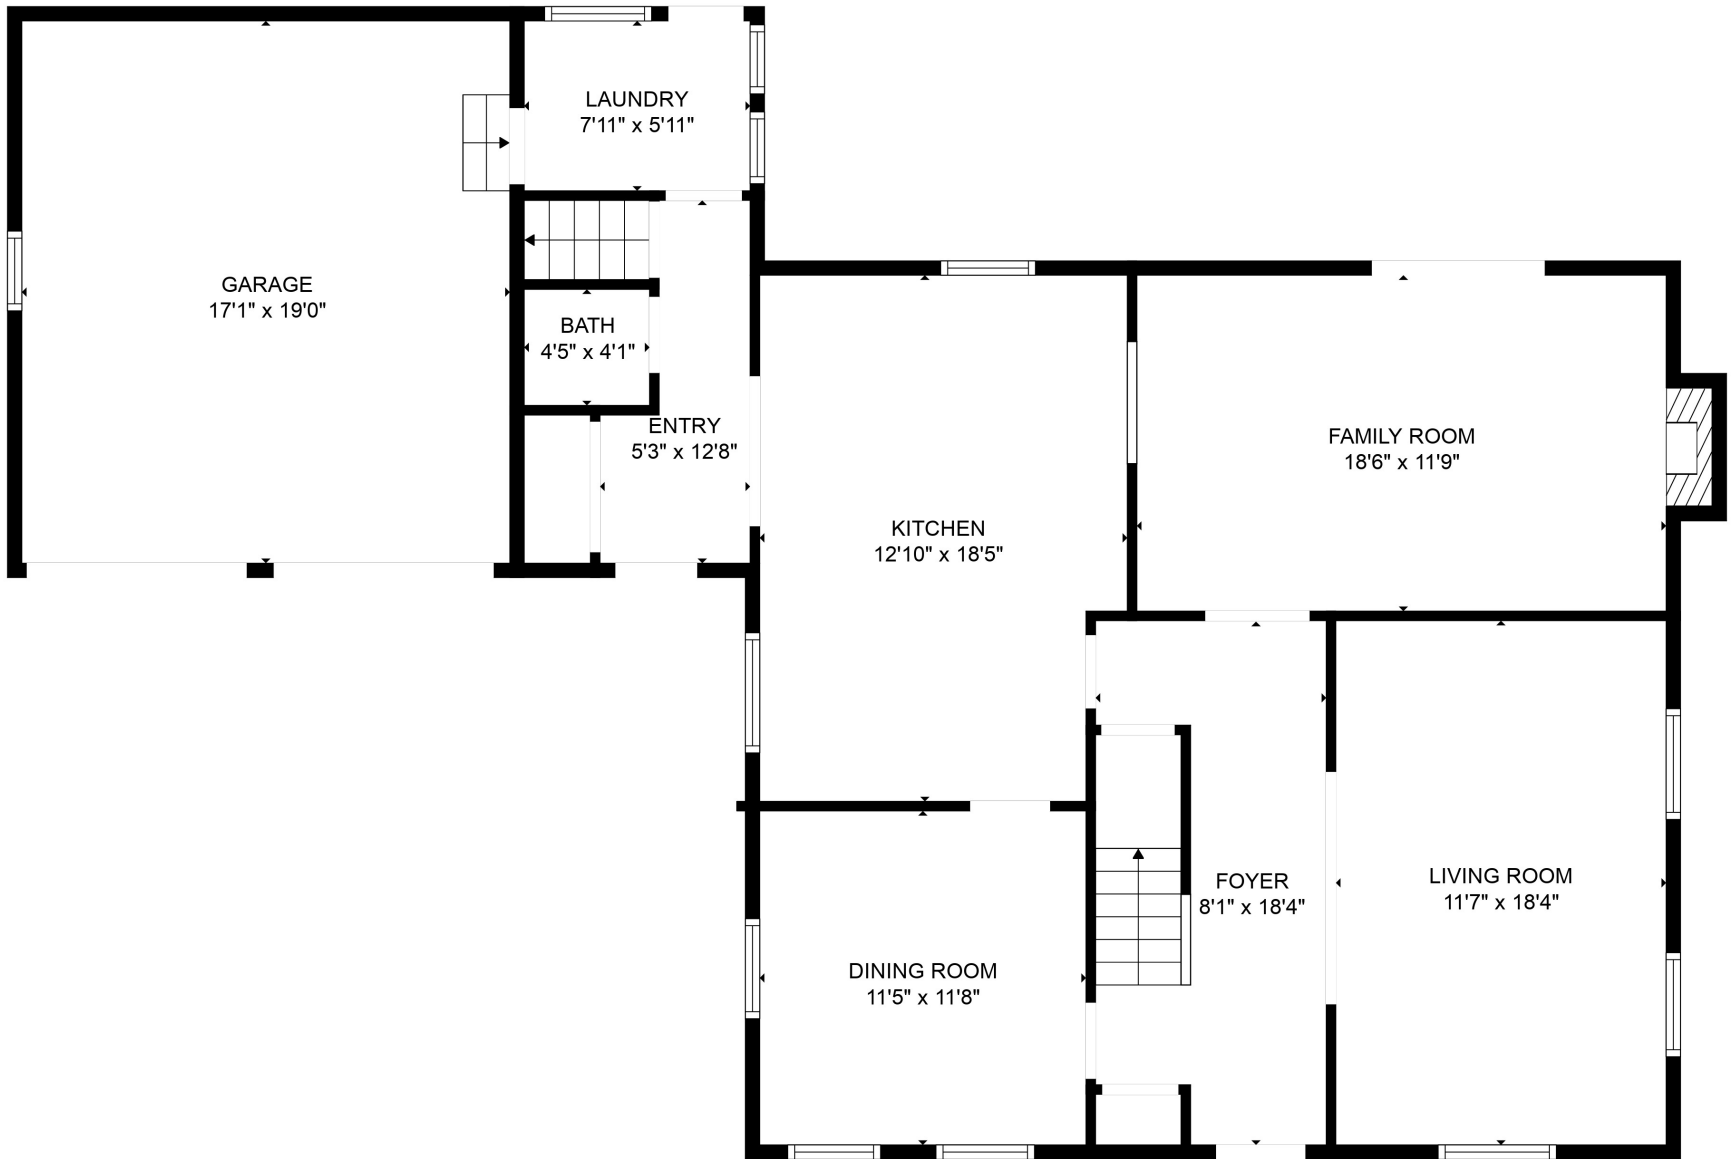

FLOOR 2

FLOOR 1

FLOOR 3

Total scanned area: 2656 sq. ft

SIZES AND DIMENSIONS ARE APPROXIMATE. ACTUAL MAY VARY.

Total scanned area: 2656 sq. ft

SIZES AND DIMENSIONS ARE APPROXIMATE. ACTUAL MAY VARY.

PRIMARY BEDROOM
17'7" x 12'6"

Total scanned area: 2656 sq. ft

SIZES AND DIMENSIONS ARE APPROXIMATE. ACTUAL MAY VARY.

Total scanned area: 2656 sq. ft

SIZES AND DIMENSIONS ARE APPROXIMATE. ACTUAL MAY VARY.