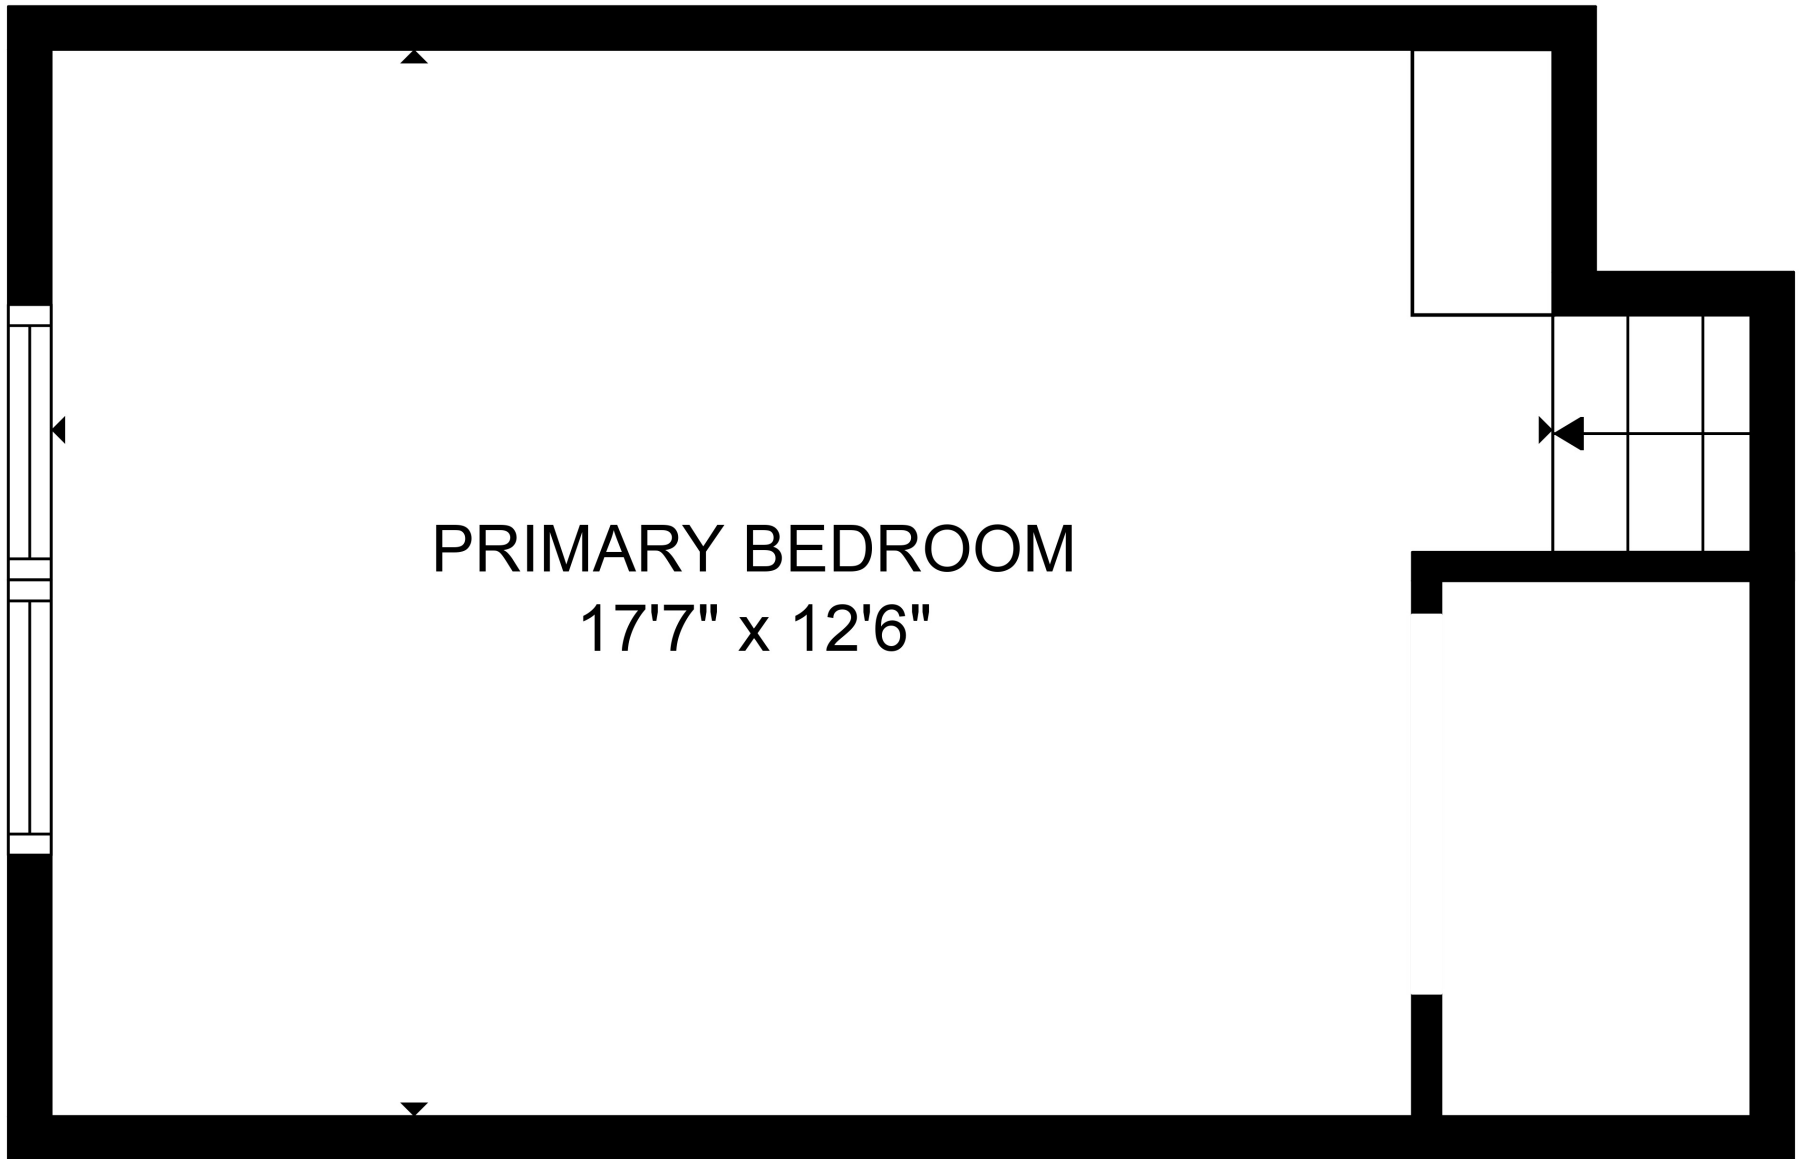

FLOOR 2

FLOOR 1

FLOOR 3

Total scanned area: 2656 sq. ft

SIZES AND DIMENSIONS ARE APPROXIMATE. ACTUAL MAY VARY.

Total scanned area: 2656 sq. ft

SIZES AND DIMENSIONS ARE APPROXIMATE. ACTUAL MAY VARY.

PRIMARY BEDROOM
17'7" x 12'6"

Total scanned area: 2656 sq. ft

SIZES AND DIMENSIONS ARE APPROXIMATE. ACTUAL MAY VARY.

Total scanned area: 2656 sq. ft

SIZES AND DIMENSIONS ARE APPROXIMATE. ACTUAL MAY VARY.