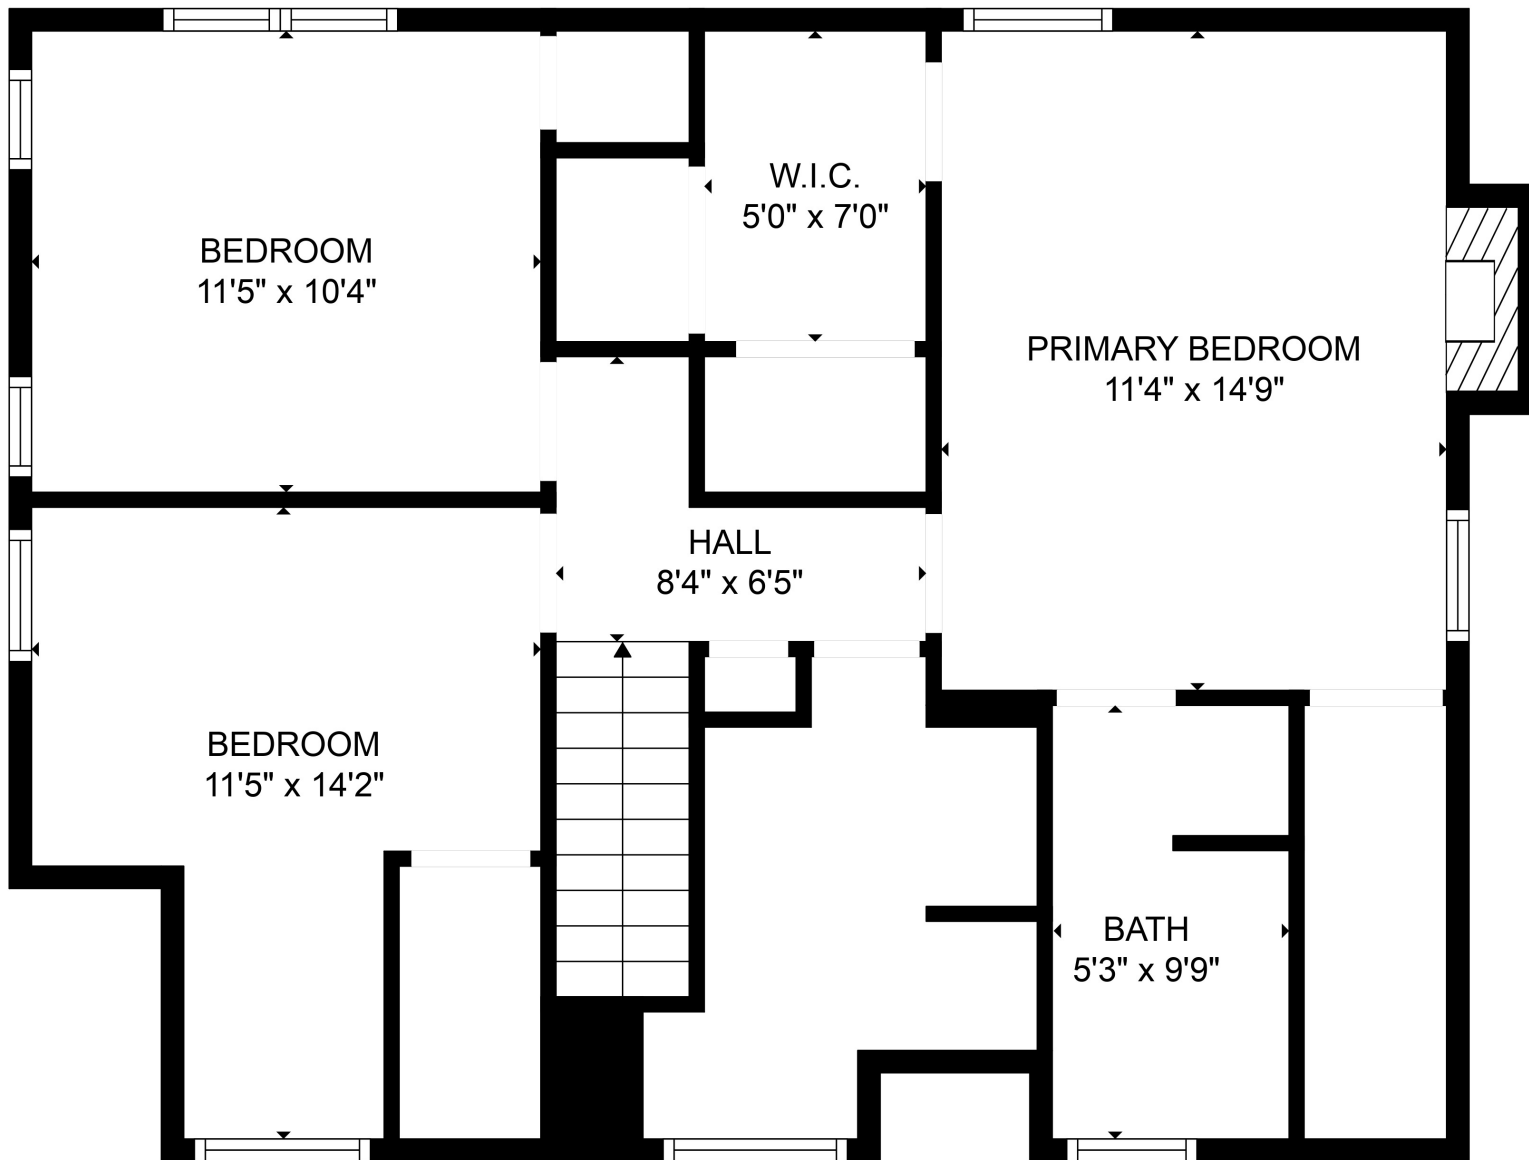

FLOOR 2

FLOOR 1

FLOOR 3

Total scanned area: 2656 sq. ft

SIZES AND DIMENSIONS ARE APPROXIMATE. ACTUAL MAY VARY.

Total scanned area: 2656 sq. ft

SIZES AND DIMENSIONS ARE APPROXIMATE. ACTUAL MAY VARY.

PRIMARY BEDROOM
17'7" x 12'6"

Total scanned area: 2656 sq. ft

SIZES AND DIMENSIONS ARE APPROXIMATE. ACTUAL MAY VARY.

Total scanned area: 2656 sq. ft

SIZES AND DIMENSIONS ARE APPROXIMATE. ACTUAL MAY VARY.