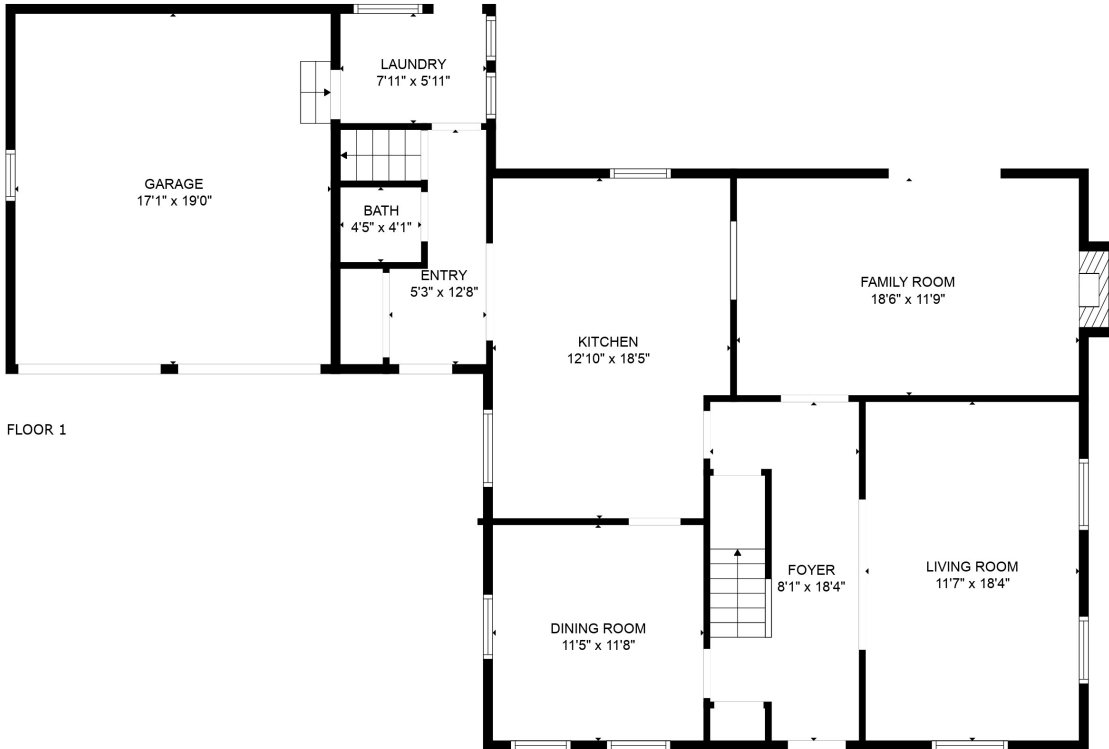

FLOOR 2

FLOOR 1

FLOOR 3

Total scanned area: 2656 sq. ft

SIZES AND DIMENSIONS ARE APPROXIMATE. ACTUAL MAY VARY.

Total scanned area: 2656 sq. ft

SIZES AND DIMENSIONS ARE APPROXIMATE. ACTUAL MAY VARY.

PRIMARY BEDROOM
17'7" x 12'6"

Total scanned area: 2656 sq. ft

SIZES AND DIMENSIONS ARE APPROXIMATE. ACTUAL MAY VARY.

Total scanned area: 2656 sq. ft

SIZES AND DIMENSIONS ARE APPROXIMATE. ACTUAL MAY VARY.