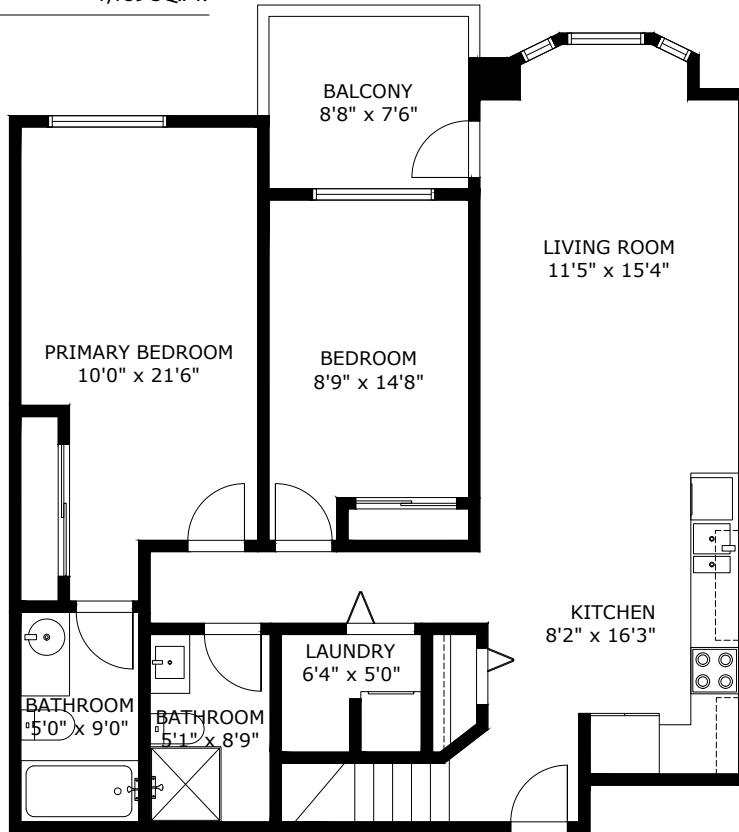

326-8620 Jones Rd

Richmond BC V6Y 3Z4

Lower Level Area: 924 SQ.FT.

Upper Level Area: 265 SQ.FT.

Total Area 1,189 SQ.FT.

3

BEDROOMS

2

BATHROOMS

1,189

TOTAL SQ.FT.

Lower Level Area:

Ceiling Height: 8'0"-17'0"