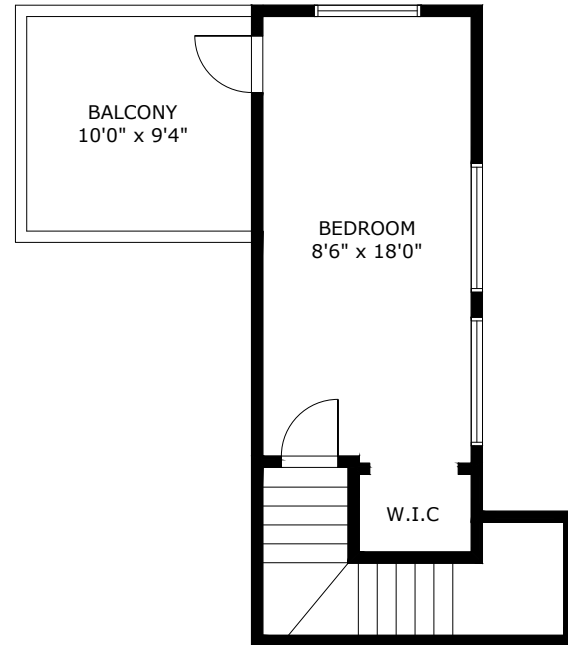

Upper Level Area:

Ceiling Height: 8'0"

326-8620 JONES RD RICHMOND BC V6Y 3Z4