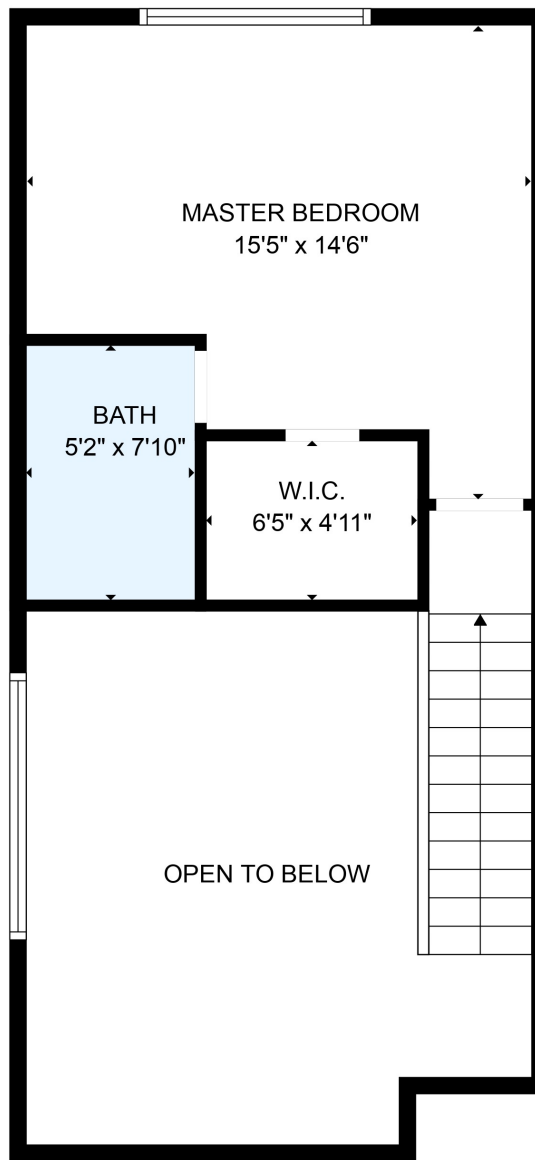

Total scanned area: 1115 sq. ft

FLOOR PLAN CREATED BY CUBICASA APP. MEASUREMENTS DEEMED HIGHLY RELIABLE BUT NOT GUARANTEED.

Total scanned area: 1115 sq. ft

FLOOR PLAN CREATED BY CUBICASA APP. MEASUREMENTS DEEMED HIGHLY RELIABLE BUT NOT GUARANTEED.

Total scanned area: 1115 sq. ft