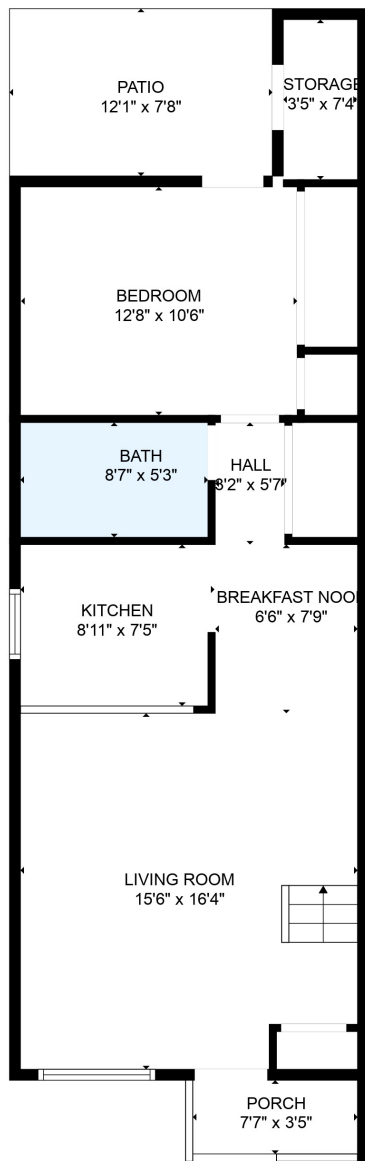

Total scanned area: 1115 sq. ft

FLOOR PLAN CREATED BY CUBICASA APP. MEASUREMENTS DEEMED HIGHLY RELIABLE BUT NOT GUARANTEED.

Total scanned area: 1115 sq. ft

FLOOR PLAN CREATED BY CUBICASA APP. MEASUREMENTS DEEMED HIGHLY RELIABLE BUT NOT GUARANTEED.

Total scanned area: 1115 sq. ft