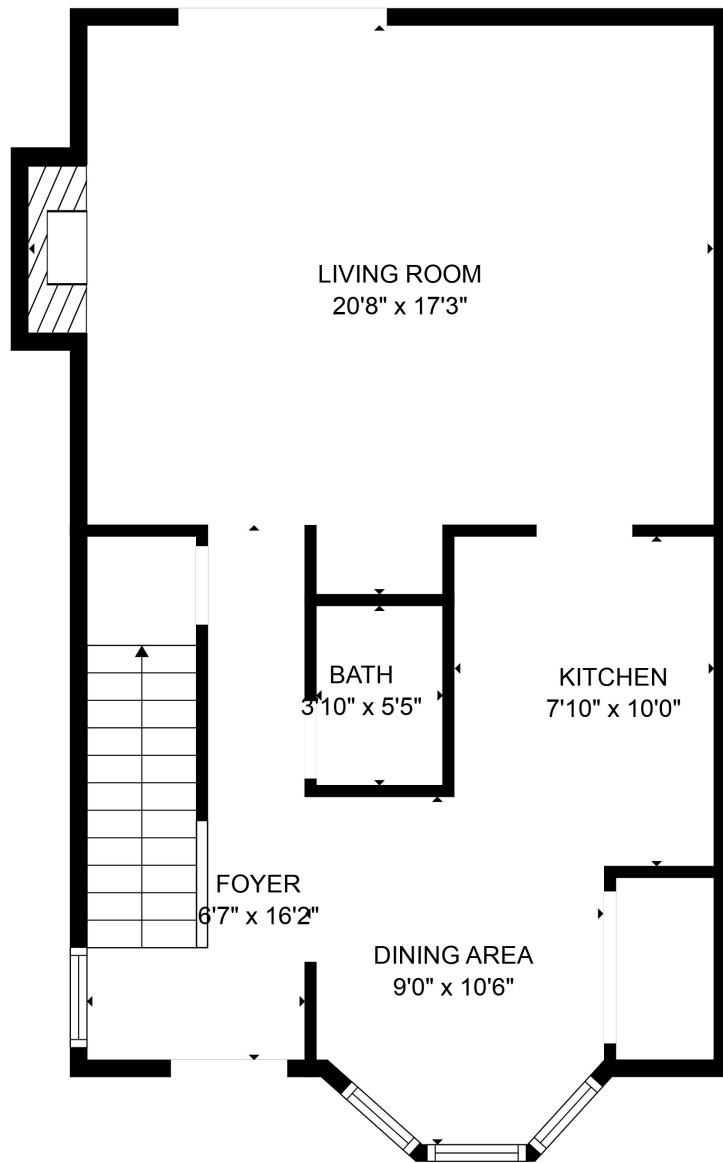

FLOOR 1

FLOOR 2

Total scanned area: 1294 sq. ft

SIZES AND DIMENSIONS ARE APPROXIMATE. ACTUAL MAY VARY.

Total scanned area: 1294 sq. ft

SIZES AND DIMENSIONS ARE APPROXIMATE. ACTUAL MAY VARY.

Total scanned area: 1294 sq. ft

SIZES AND DIMENSIONS ARE APPROXIMATE. ACTUAL MAY VARY.