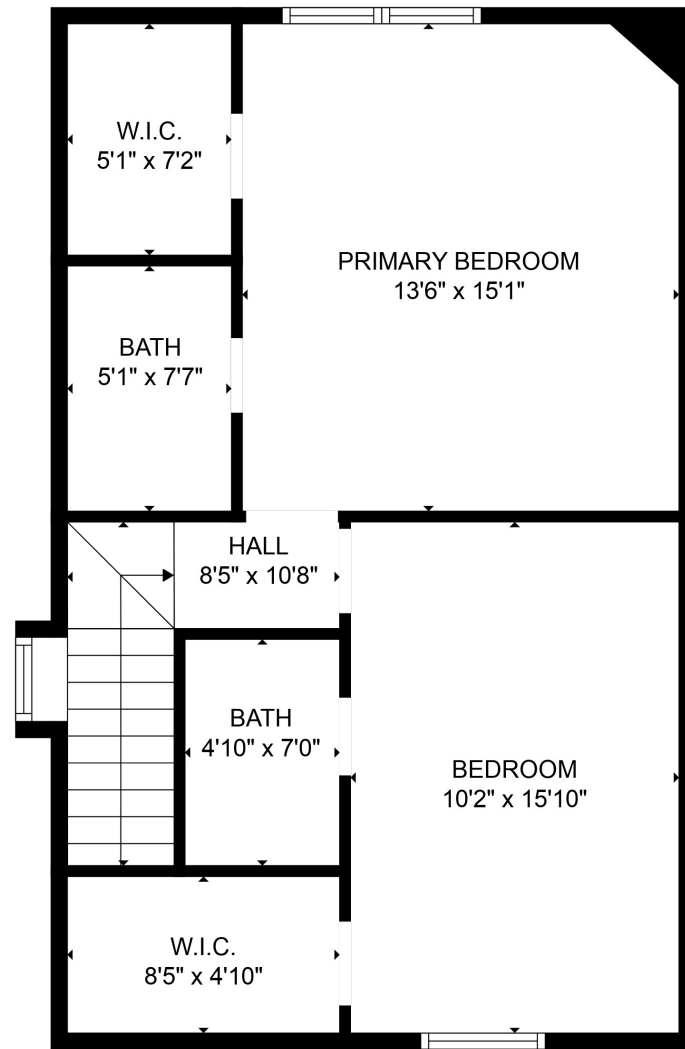

FLOOR 1

FLOOR 2

Total scanned area: 1294 sq. ft

SIZES AND DIMENSIONS ARE APPROXIMATE. ACTUAL MAY VARY.

Total scanned area: 1294 sq. ft

SIZES AND DIMENSIONS ARE APPROXIMATE. ACTUAL MAY VARY.

Total scanned area: 1294 sq. ft

SIZES AND DIMENSIONS ARE APPROXIMATE. ACTUAL MAY VARY.