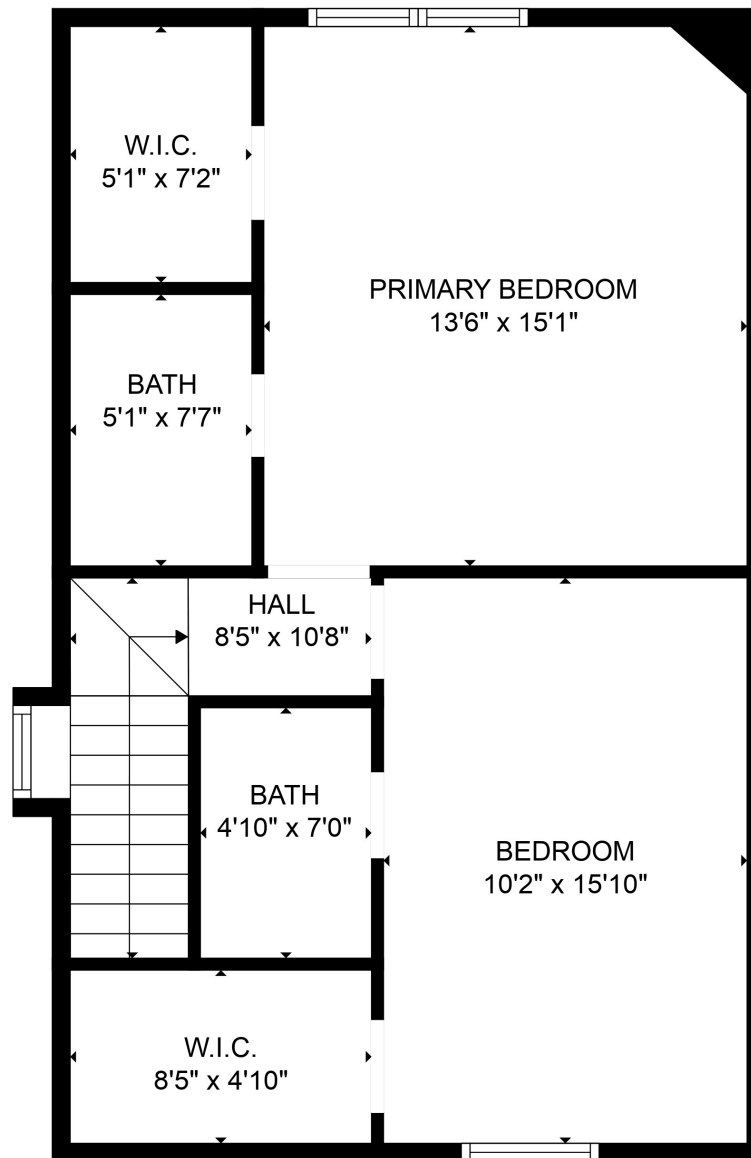

FLOOR 1

FLOOR 2

Total scanned area: 1294 sq. ft

SIZES AND DIMENSIONS ARE APPROXIMATE. ACTUAL MAY VARY.

Total scanned area: 1294 sq. ft

SIZES AND DIMENSIONS ARE APPROXIMATE. ACTUAL MAY VARY.

Total scanned area: 1294 sq. ft

SIZES AND DIMENSIONS ARE APPROXIMATE. ACTUAL MAY VARY.