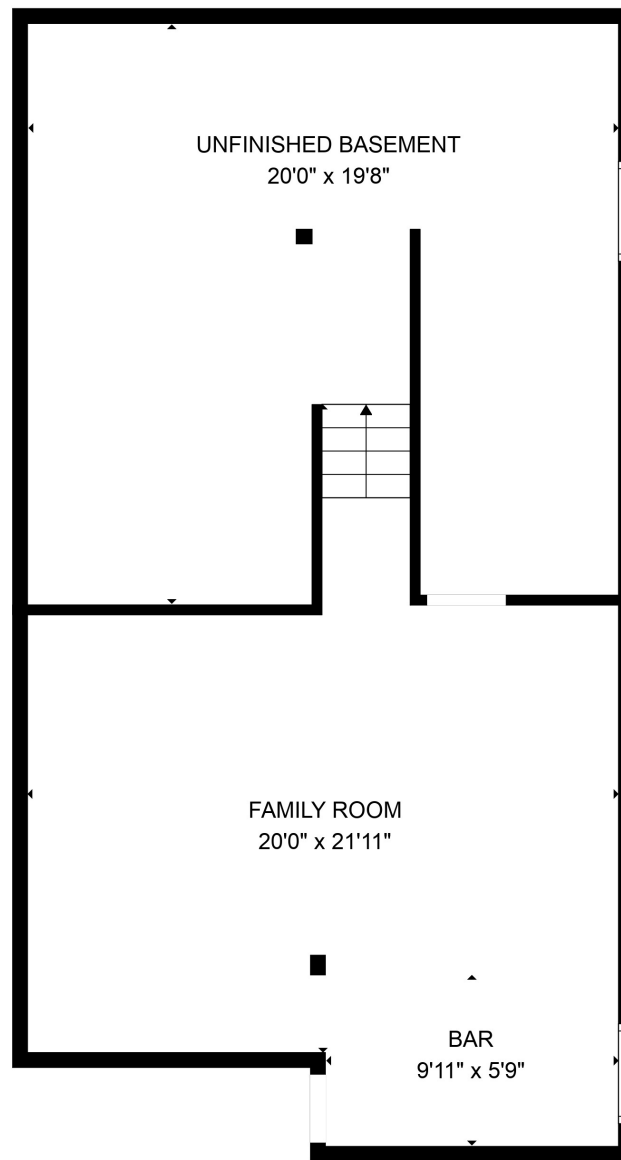

Total scanned area: 2329 sq. ft

Total scanned area: 2329 sq. ft

MEASUREMENTS ARE CALCULATED BY CUBICASA TECHNOLOGY. DEEMED HIGHLY RELIABLE BUT NOT GUARANTEED.

Total scanned area: 2329 sq. ft

MEASUREMENTS ARE CALCULATED BY CUBICASA TECHNOLOGY. DEEMED HIGHLY RELIABLE BUT NOT GUARANTEED.

Total scanned area: 2329 sq. ft

MEASUREMENTS ARE CALCULATED BY CUBICASA TECHNOLOGY. DEEMED HIGHLY RELIABLE BUT NOT GUARANTEED.