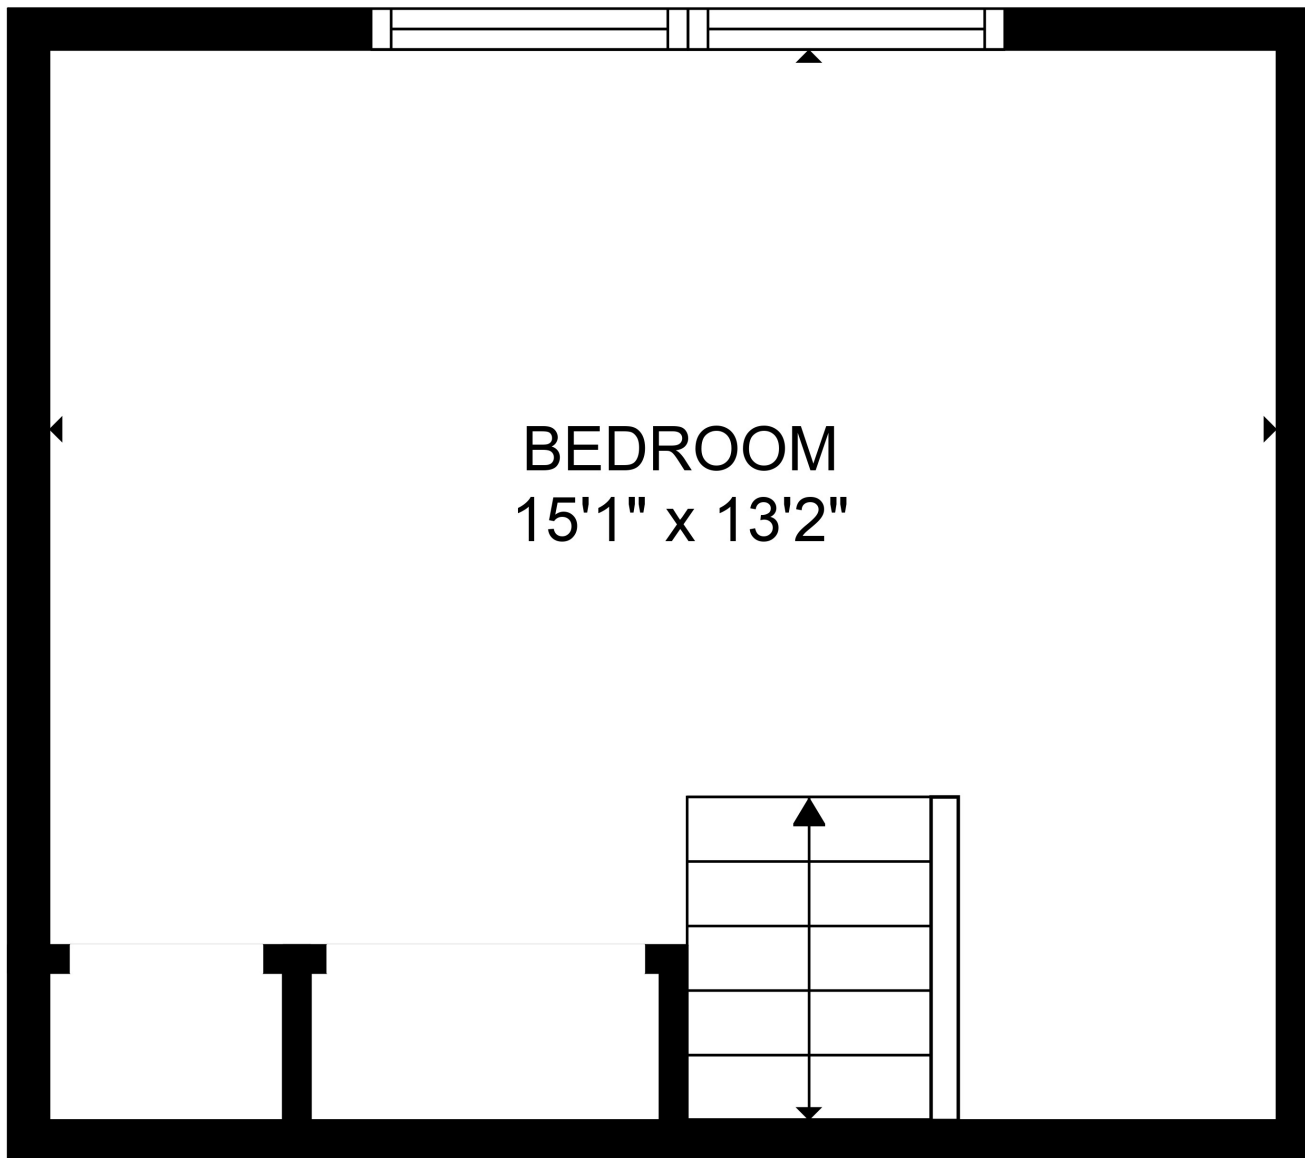

Total scanned area: 2329 sq. ft

Total scanned area: 2329 sq. ft

MEASUREMENTS ARE CALCULATED BY CUBICASA TECHNOLOGY. DEEMED HIGHLY RELIABLE BUT NOT GUARANTEED.

Total scanned area: 2329 sq. ft

MEASUREMENTS ARE CALCULATED BY CUBICASA TECHNOLOGY. DEEMED HIGHLY RELIABLE BUT NOT GUARANTEED.

Total scanned area: 2329 sq. ft

MEASUREMENTS ARE CALCULATED BY CUBICASA TECHNOLOGY. DEEMED HIGHLY RELIABLE BUT NOT GUARANTEED.