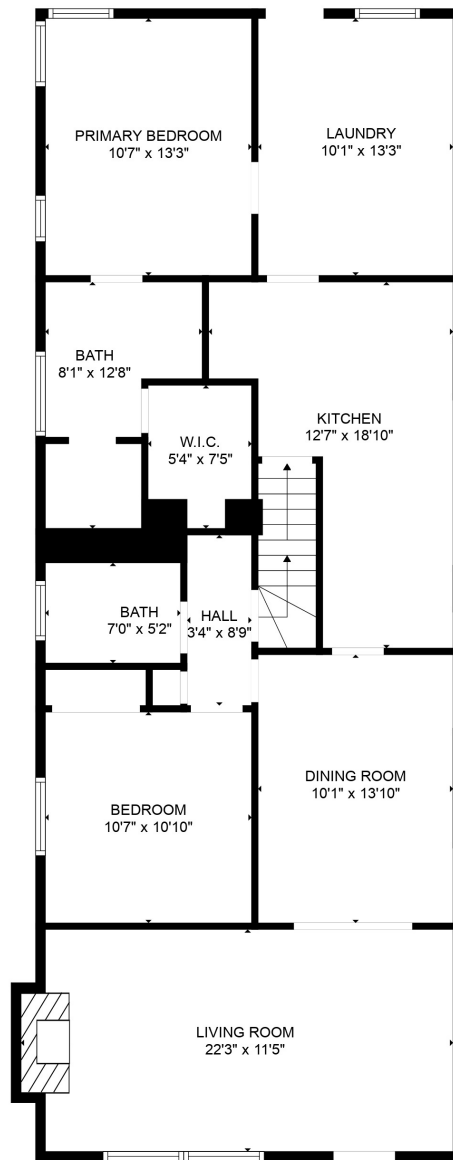

Total scanned area: 2329 sq. ft

Total scanned area: 2329 sq. ft

MEASUREMENTS ARE CALCULATED BY CUBICASA TECHNOLOGY. DEEMED HIGHLY RELIABLE BUT NOT GUARANTEED.

Total scanned area: 2329 sq. ft

MEASUREMENTS ARE CALCULATED BY CUBICASA TECHNOLOGY. DEEMED HIGHLY RELIABLE BUT NOT GUARANTEED.

Total scanned area: 2329 sq. ft

MEASUREMENTS ARE CALCULATED BY CUBICASA TECHNOLOGY. DEEMED HIGHLY RELIABLE BUT NOT GUARANTEED.