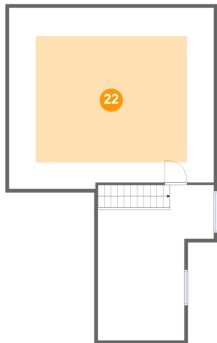

22 Floor 2 - Attic

Dimensions: 28'11" x 25'7"
Area: 381 sq. ft
Counted as Living Area: No

Heated: No
Finished: No
Enclosed: Yes
Contiguous: Yes
Permitted: Yes
Wet Space: No
Addition: No
Conversion: No