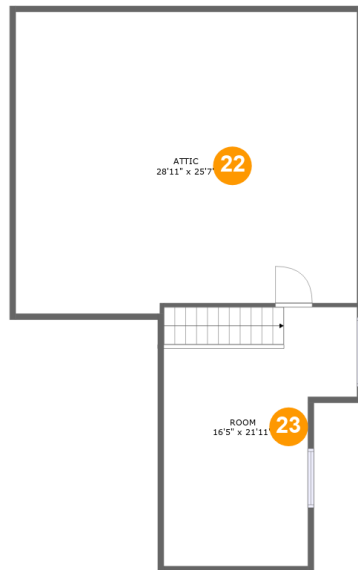

808 Muirfield Court, Woodstock, Cherokee County, Georgia, United States, 30189

Room Dimensions

Floor 2

Total sqft: 1108

Living area: 283

#	Room name	Dimensions	Area (sqft)	Counted as Living Area
22	Attic	28'11" x 25'7"	381 sq. ft	No
23	Room	16'5" x 21'11"	264 sq. ft	Yes