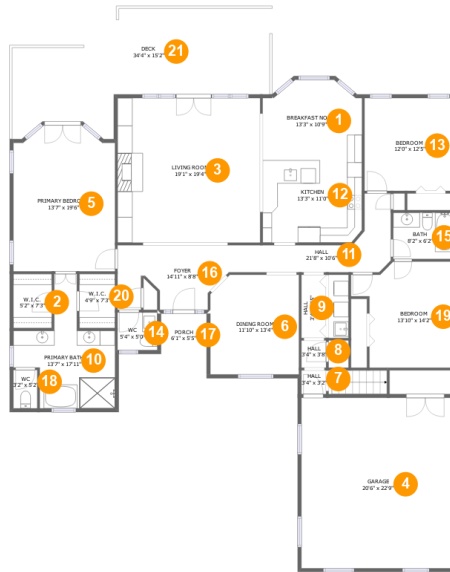

 **4,312** total sqft

808 Muirfield Court, Woodstock, Cherokee County, Georgia, United States, 30189

Room Dimensions

Floor 1

Total sqft: 3204

Living area: 2247

#	Room name	Dimensions	Area (sqft)	Counted as Living Area
1	Breakfast Nook	13'3" x 10'9"	124 sq. ft	Yes
2	W.i.c.	5'2" x 7'3"	37 sq. ft	Yes
3	Living Room	19'1" x 19'4"	368 sq. ft	Yes
4	Garage	20'6" x 22'9"	466 sq. ft	No
5	Primary Bedroom	13'7" x 19'6"	251 sq. ft	Yes
6	Dining Room	11'10" x 13'4"	154 sq. ft	Yes
7	Hall	3'4" x 3'2"	10 sq. ft	Yes
8	Hall	3'4" x 3'8"	12 sq. ft	Yes
9	Hall	3'4" x 8'5"	28 sq. ft	Yes
10	Primary Bath	13'7" x 17'11"	144 sq. ft	Yes
11	Hall	21'8" x 10'6"	103 sq. ft	Yes

**808 Muirfield Court, Woodstock, Cherokee
County, Georgia, United States, 30189**

#	Room name	Dimensions	Area (sqft)	Counted as Living Area
12	Kitchen	13'3" x 11'0"	151 sq. ft	Yes
13	Bedroom	12'0" x 12'5"	149 sq. ft	Yes
14	Wc	5'4" x 5'0"	27 sq. ft	Yes
15	Bath	8'2" x 6'2"	51 sq. ft	Yes
16	Foyer	14'11" x 8'8"	109 sq. ft	Yes
17	Porch	6'1" x 5'5"	33 sq. ft	No
18	Wc	3'2" x 5'2"	16 sq. ft	Yes
19	Bedroom	13'10" x 14'2"	164 sq. ft	Yes
20	W.i.c.	4'9" x 7'3"	35 sq. ft	Yes
21	Deck	34'4" x 15'2"	391 sq. ft	No

6 Floor 1 - Dining Room

Dimensions: 11'10" x 13'4"
Area: 154 sq. ft
Counted as Living Area:
Yes

Heated: Yes
Finished: Yes
Enclosed: Yes
Contiguous:
Yes
Permitted: Yes
Wet Space: No
Addition: No
Conversion: No