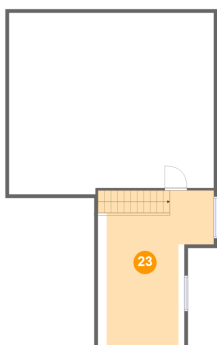

23 Floor 2 - Room

Dimensions: 16'5" x 21'11"
Area: 264 sq. ft
Counted as Living Area: Yes

Heated: Yes
Finished: Yes
Enclosed: Yes
Contiguous: Yes
Permitted: Yes
Wet Space: No
Addition: No
Conversion: No