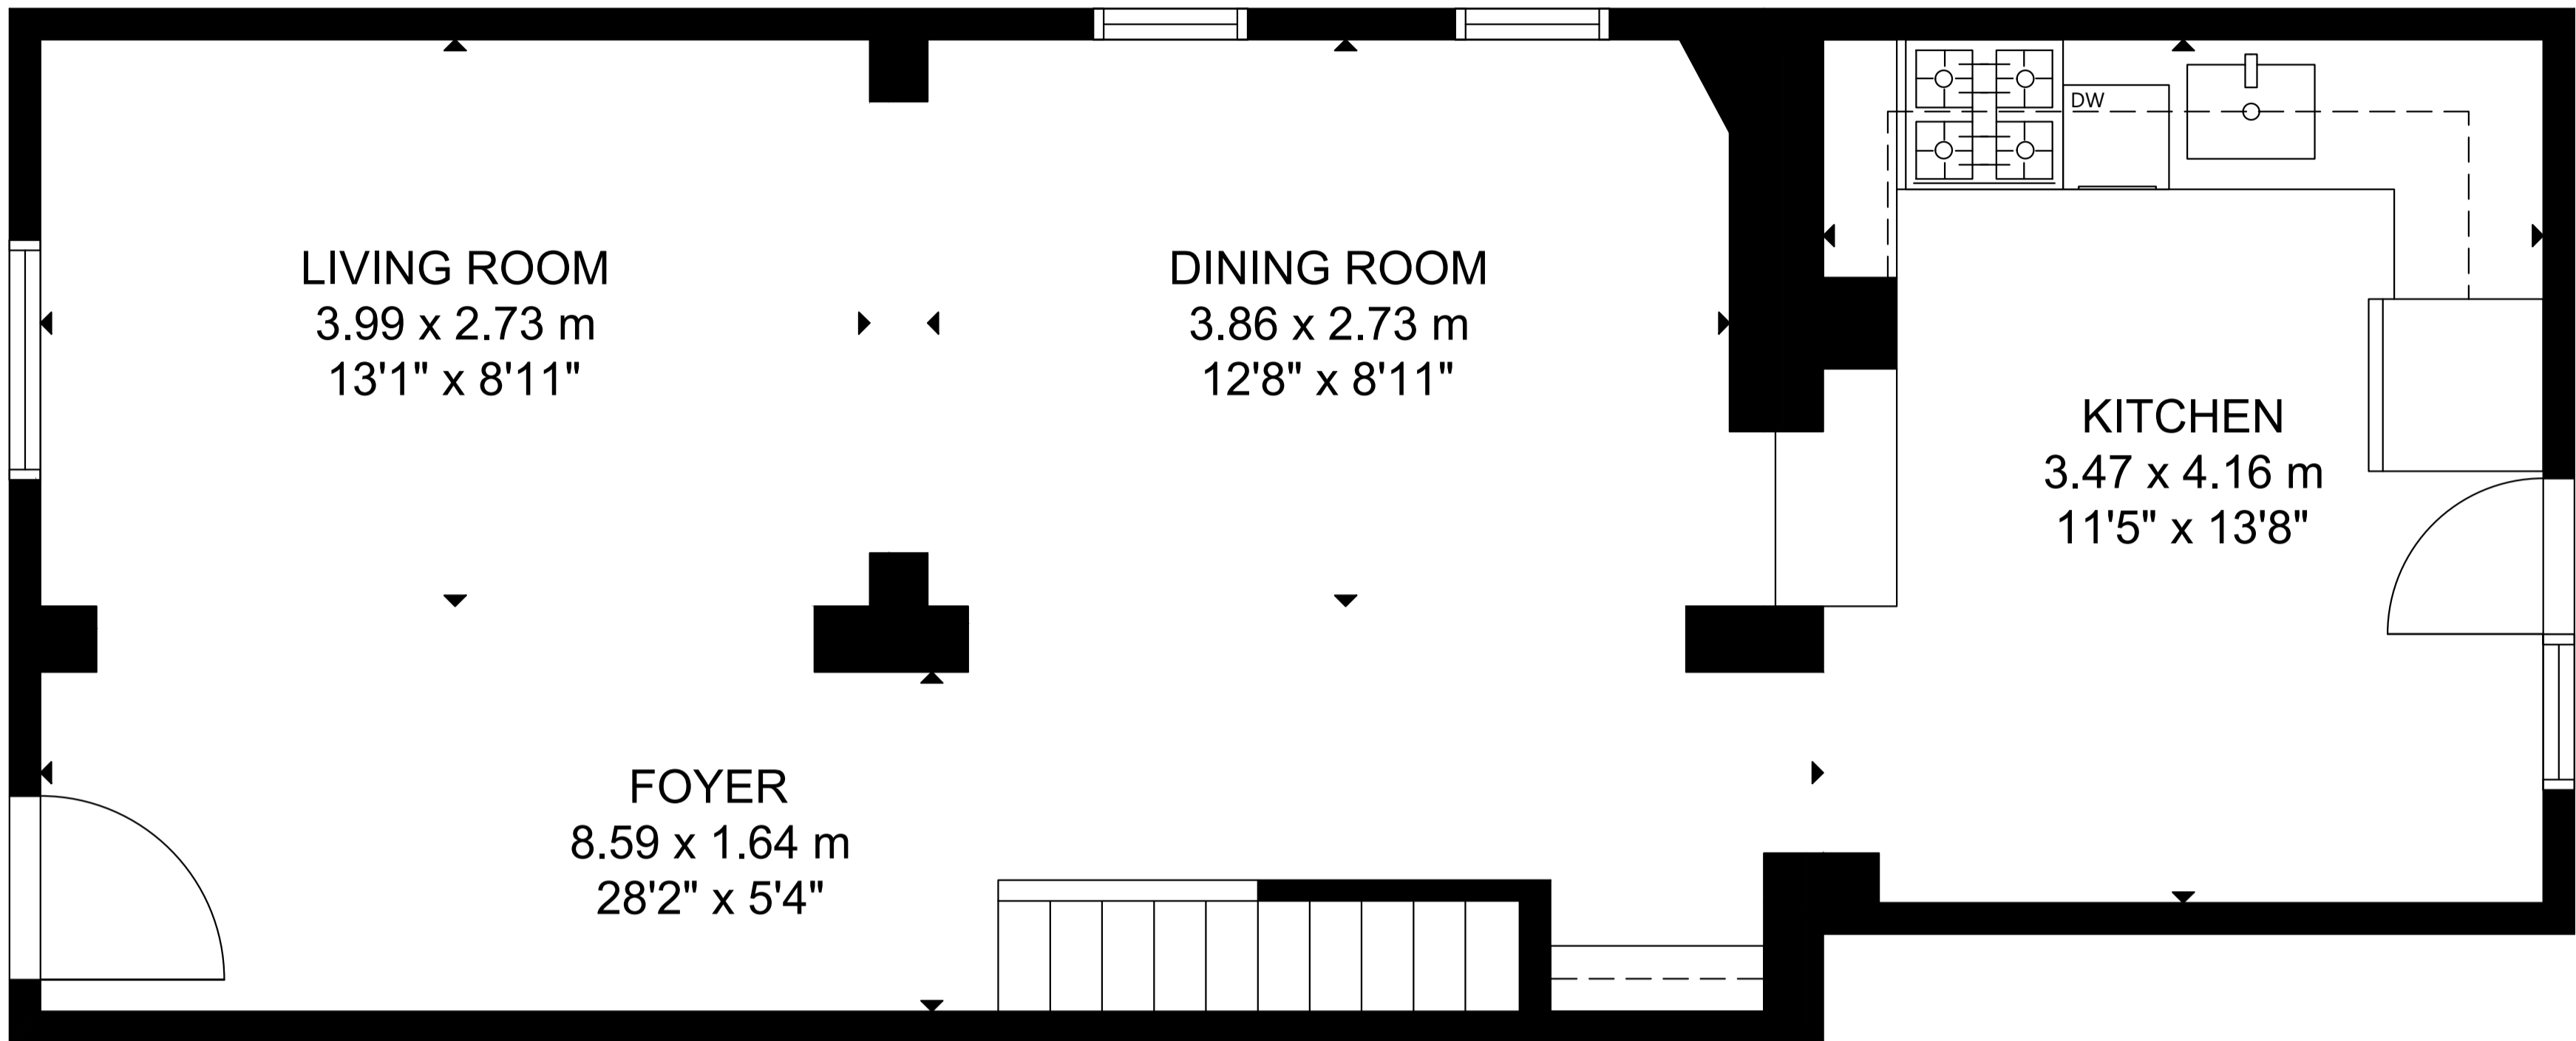

474 Delaware Avenue

MAIN FLOOR

SECOND FLOOR

LOWER LEVEL

GROSS INTERNAL AREA
 MAIN FLOOR : 54 m²/586 sq ft, SECOND FLOOR: 55 m²/597 sq ft
 LOWER LEVEL: 57 m²/613 sq ft
 TOTAL: 166 m²/1,796 sq ft
 SIZE AND DIMENSIONS ARE APPROXIMATE, ACTUAL MAY VARY.