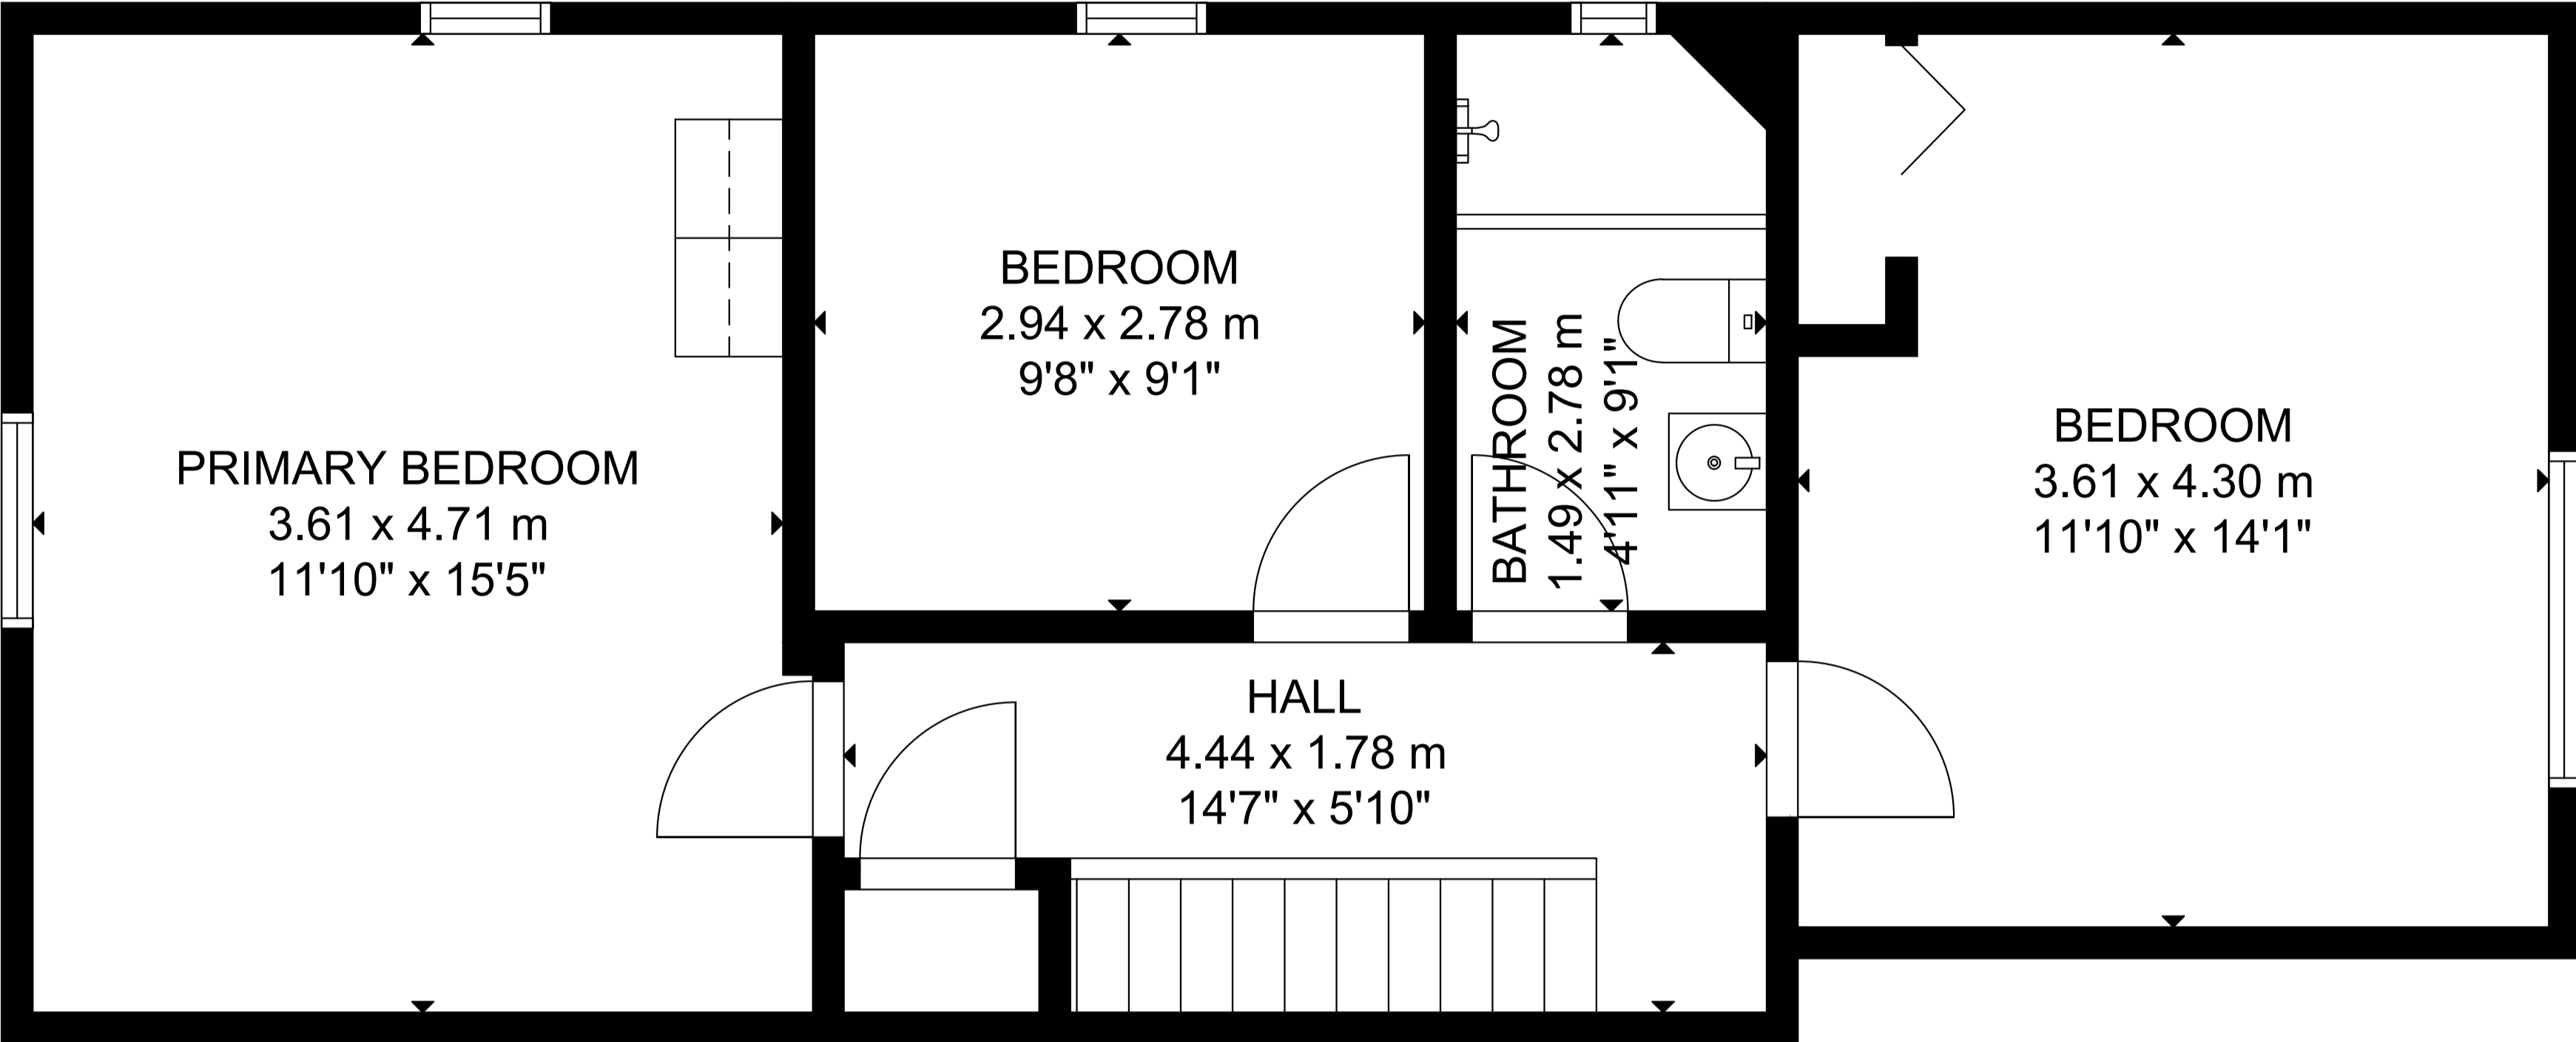

474 Delaware Avenue

MAIN FLOOR

SECOND FLOOR

LOWER LEVEL

GROSS INTERNAL AREA
 MAIN FLOOR : 54 m²/586 sq ft, SECOND FLOOR: 55 m²/597 sq ft
 LOWER LEVEL: 57 m²/613 sq ft
 TOTAL: 166 m²/1,796 sq ft
 SIZE AND DIMENSIONS ARE APPROXIMATE, ACTUAL MAY VARY.