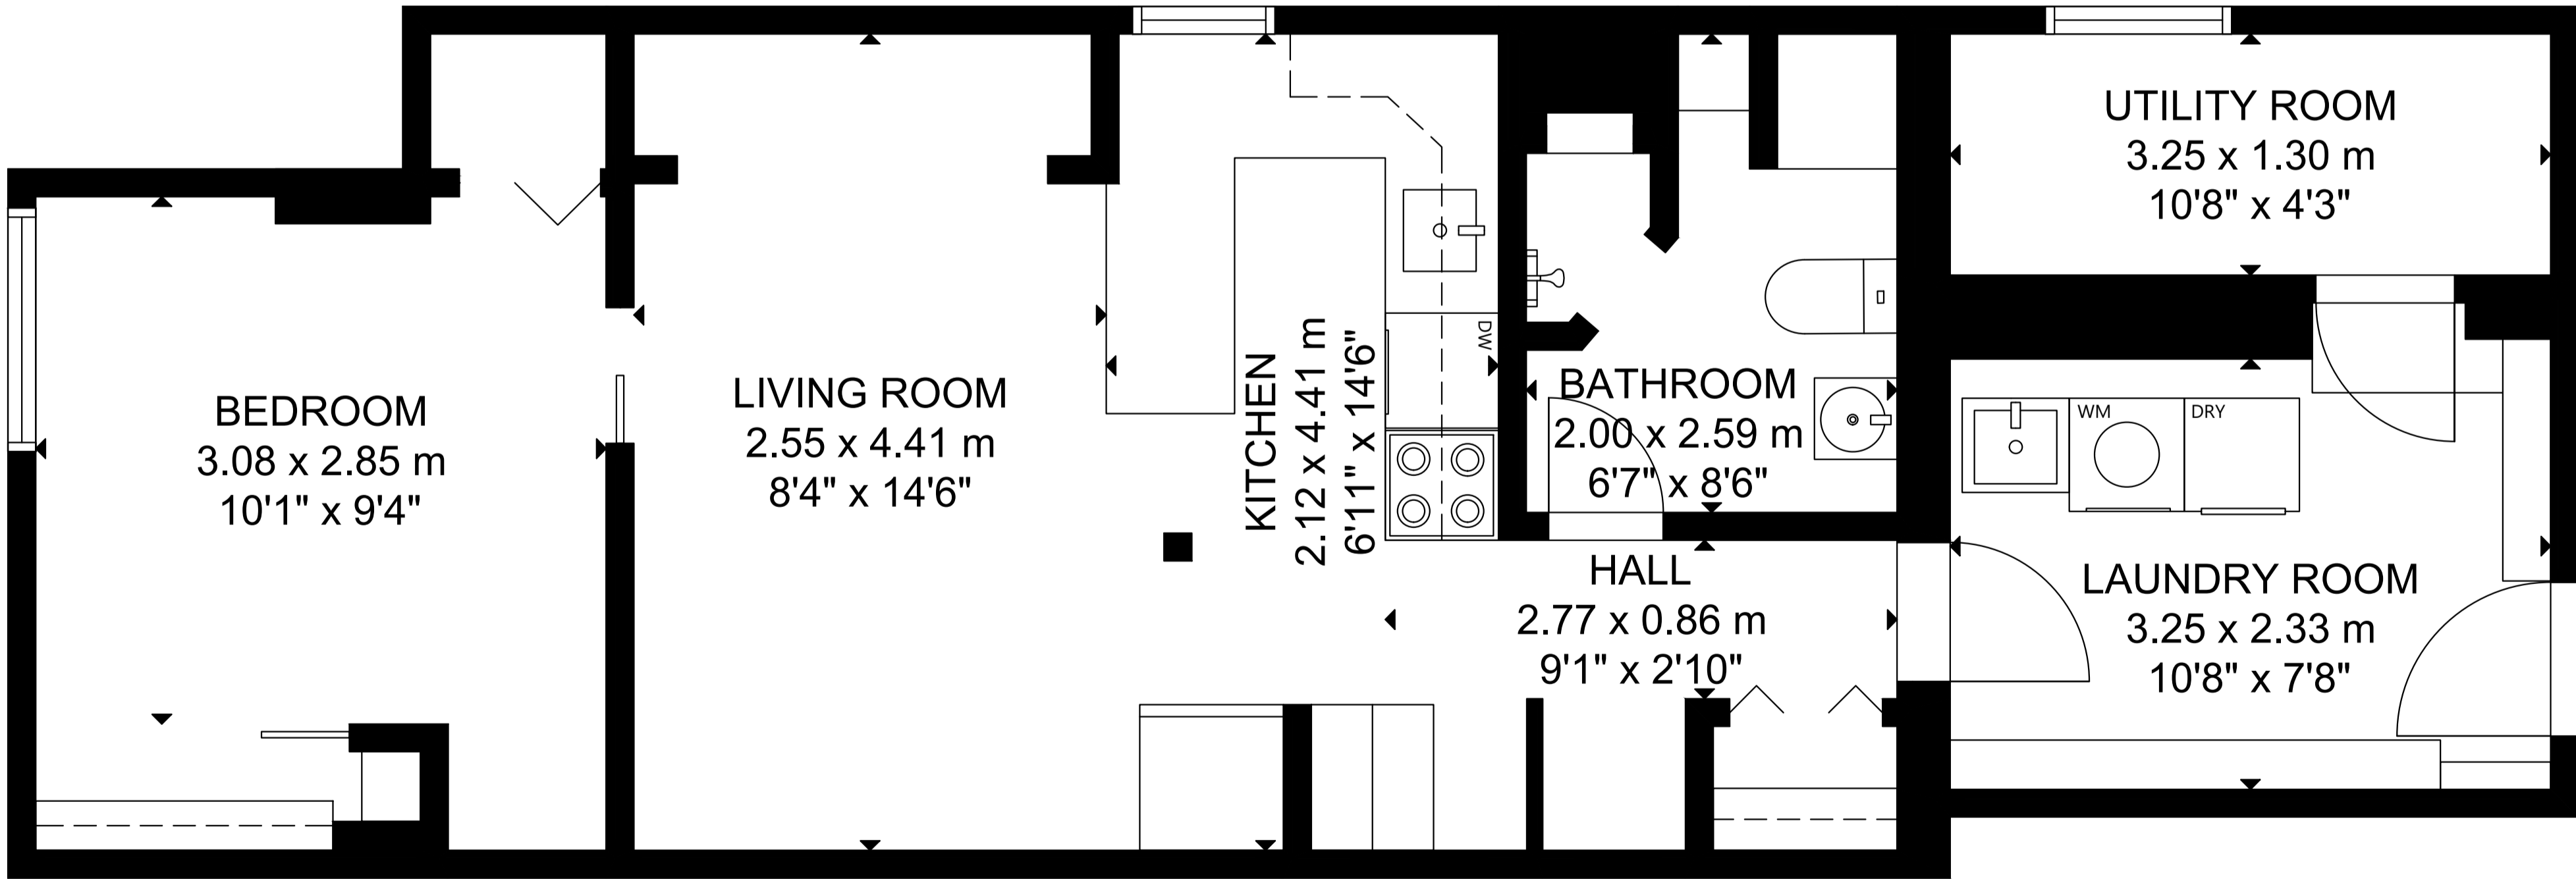

474 Delaware Avenue

MAIN FLOOR

SECOND FLOOR

LOWER LEVEL

GROSS INTERNAL AREA
 MAIN FLOOR : 54 m²/586 sq ft, SECOND FLOOR: 55 m²/597 sq ft
 LOWER LEVEL: 57 m²/613 sq ft
 TOTAL: 166 m²/1,796 sq ft
 SIZE AND DIMENSIONS ARE APPROXIMATE, ACTUAL MAY VARY.