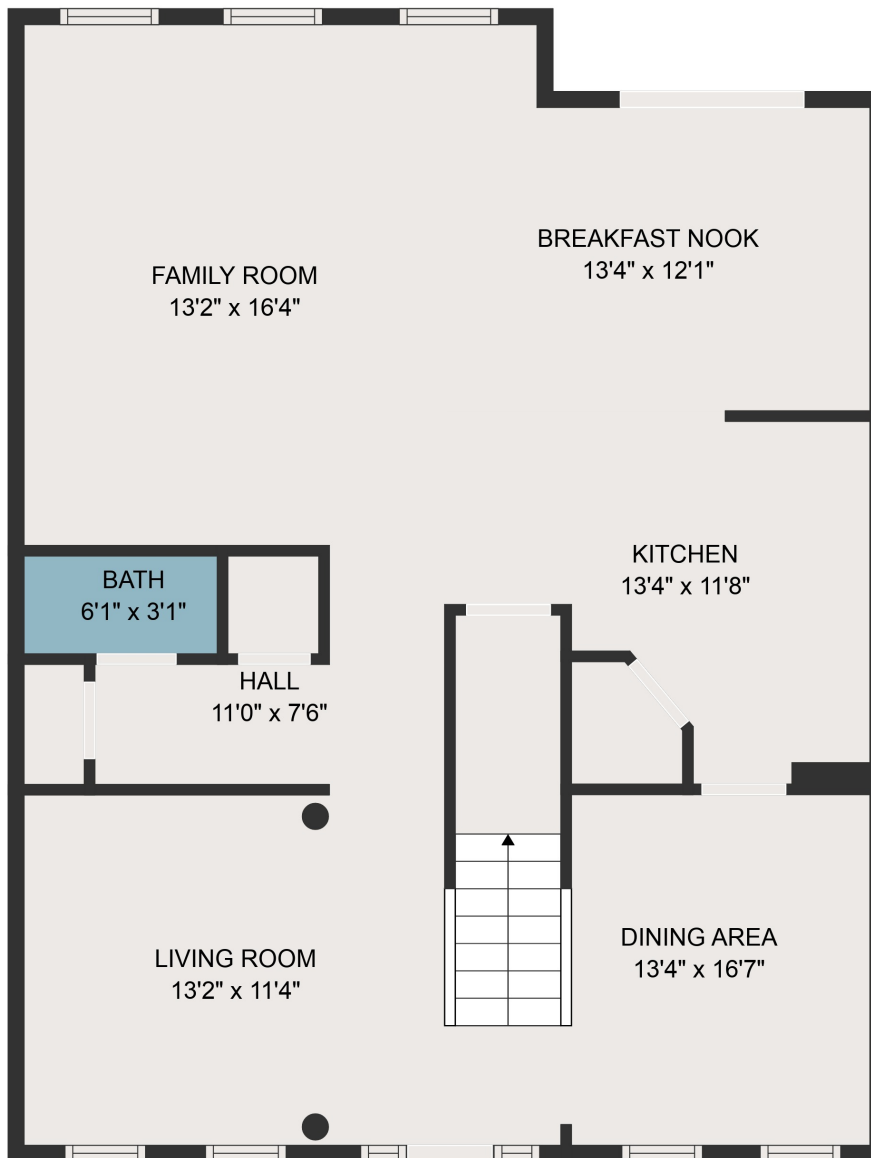

FLOOR 1

FLOOR 2

GROSS INTERNAL AREA  
 FLOOR 1: 904 sq. ft, FLOOR 2: 1121 sq. ft  
 TOTAL: 2025 sq. ft  
 MEASUREMENTS ARE DEEMED HIGHLY RELIABLE BUT NOT GUARANTEED.

GROSS INTERNAL AREA  
FLOOR 1: 904 sq. ft, FLOOR 2: 1121 sq. ft  
TOTAL: 2025 sq. ft  
MEASUREMENTS ARE DEEMED HIGHLY RELIABLE BUT NOT GUARANTEED.

GROSS INTERNAL AREA  
FLOOR 1: 904 sq. ft, FLOOR 2: 1121 sq. ft  
TOTAL: 2025 sq. ft  
MEASUREMENTS ARE DEEMED HIGHLY RELIABLE BUT NOT GUARANTEED.