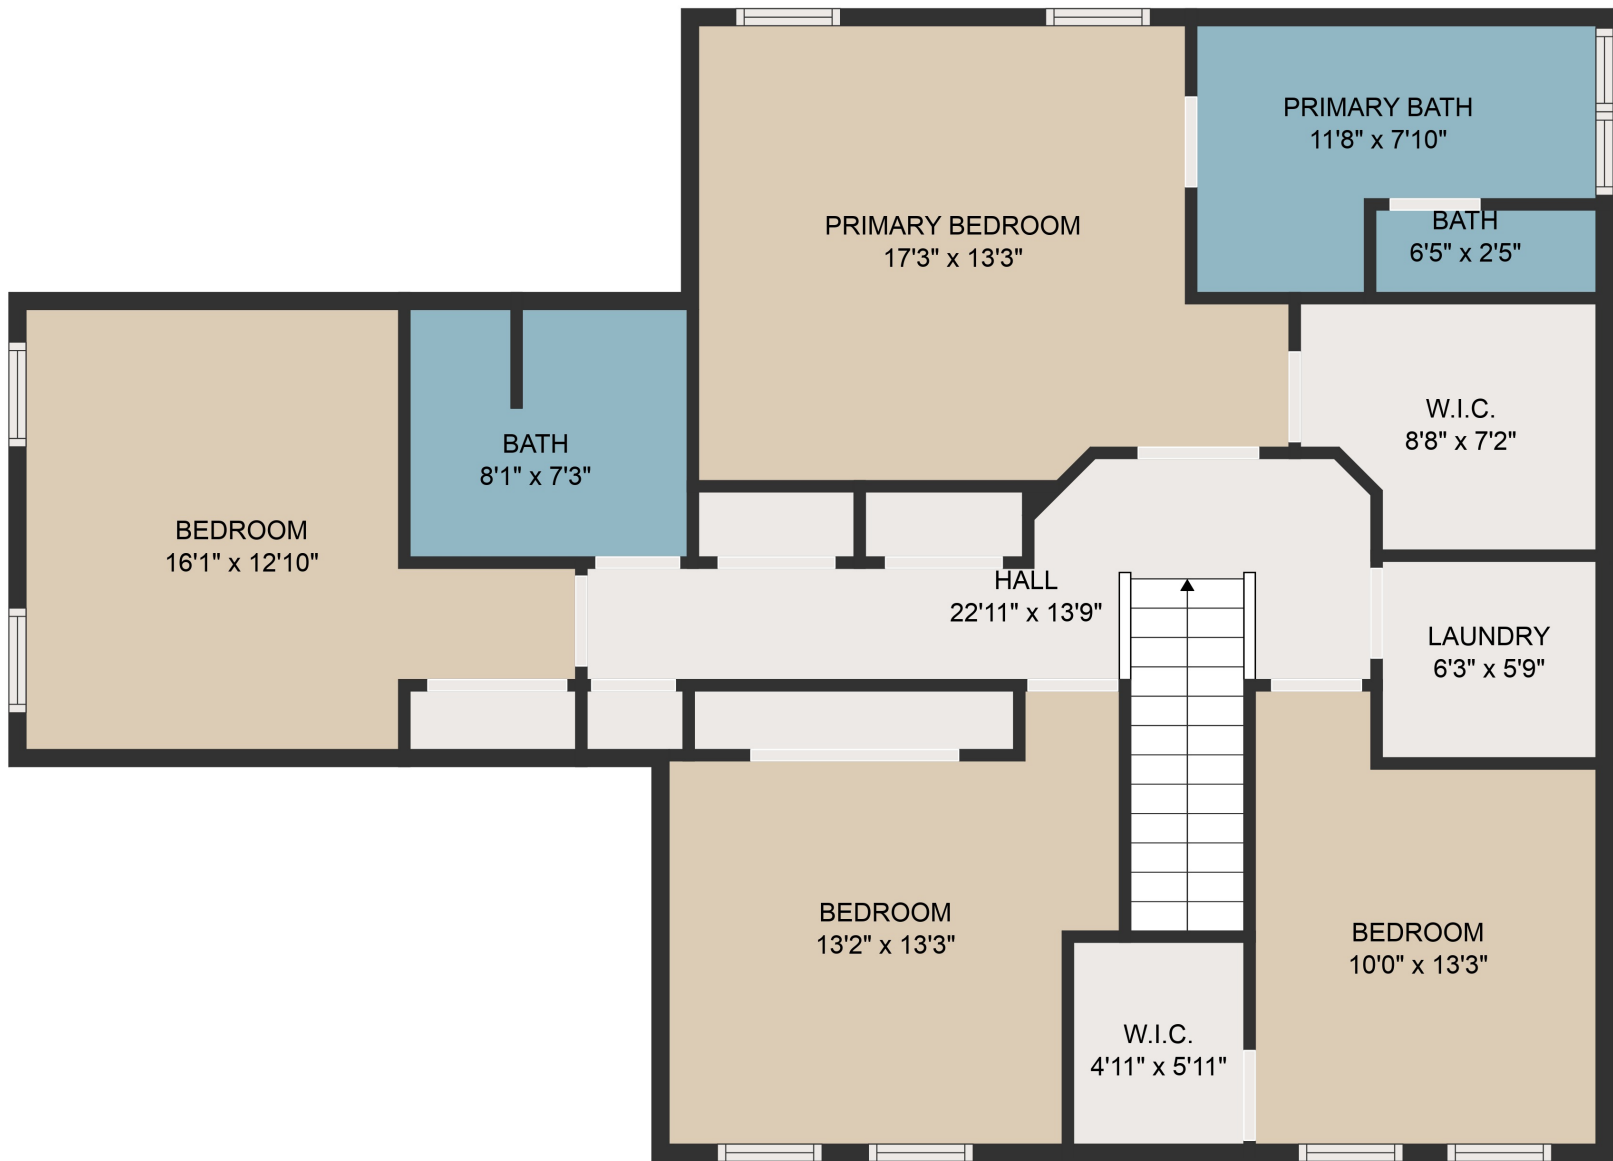

FLOOR 1

FLOOR 2

GROSS INTERNAL AREA  
 FLOOR 1: 904 sq. ft, FLOOR 2: 1121 sq. ft  
 TOTAL: 2025 sq. ft  
 MEASUREMENTS ARE DEEMED HIGHLY RELIABLE BUT NOT GUARANTEED.

GROSS INTERNAL AREA  
FLOOR 1: 904 sq. ft, FLOOR 2: 1121 sq. ft  
TOTAL: 2025 sq. ft  
MEASUREMENTS ARE DEEMED HIGHLY RELIABLE BUT NOT GUARANTEED.

GROSS INTERNAL AREA  
FLOOR 1: 904 sq. ft, FLOOR 2: 1121 sq. ft  
TOTAL: 2025 sq. ft  
MEASUREMENTS ARE DEEMED HIGHLY RELIABLE BUT NOT GUARANTEED.