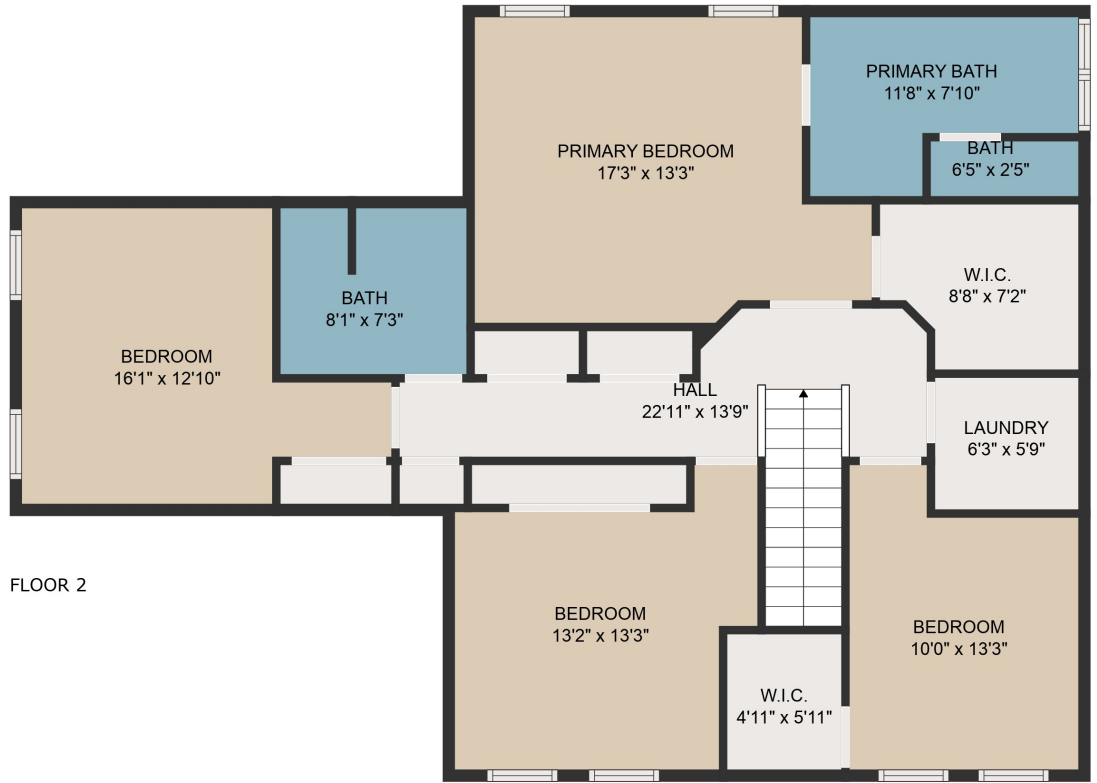

FLOOR 1

FLOOR 2

GROSS INTERNAL AREA  
 FLOOR 1: 904 sq. ft, FLOOR 2: 1121 sq. ft  
 TOTAL: 2025 sq. ft  
 MEASUREMENTS ARE DEEMED HIGHLY RELIABLE BUT NOT GUARANTEED.

GROSS INTERNAL AREA  
FLOOR 1: 904 sq. ft, FLOOR 2: 1121 sq. ft  
TOTAL: 2025 sq. ft  
MEASUREMENTS ARE DEEMED HIGHLY RELIABLE BUT NOT GUARANTEED.

GROSS INTERNAL AREA  
FLOOR 1: 904 sq. ft, FLOOR 2: 1121 sq. ft  
TOTAL: 2025 sq. ft  
MEASUREMENTS ARE DEEMED HIGHLY RELIABLE BUT NOT GUARANTEED.