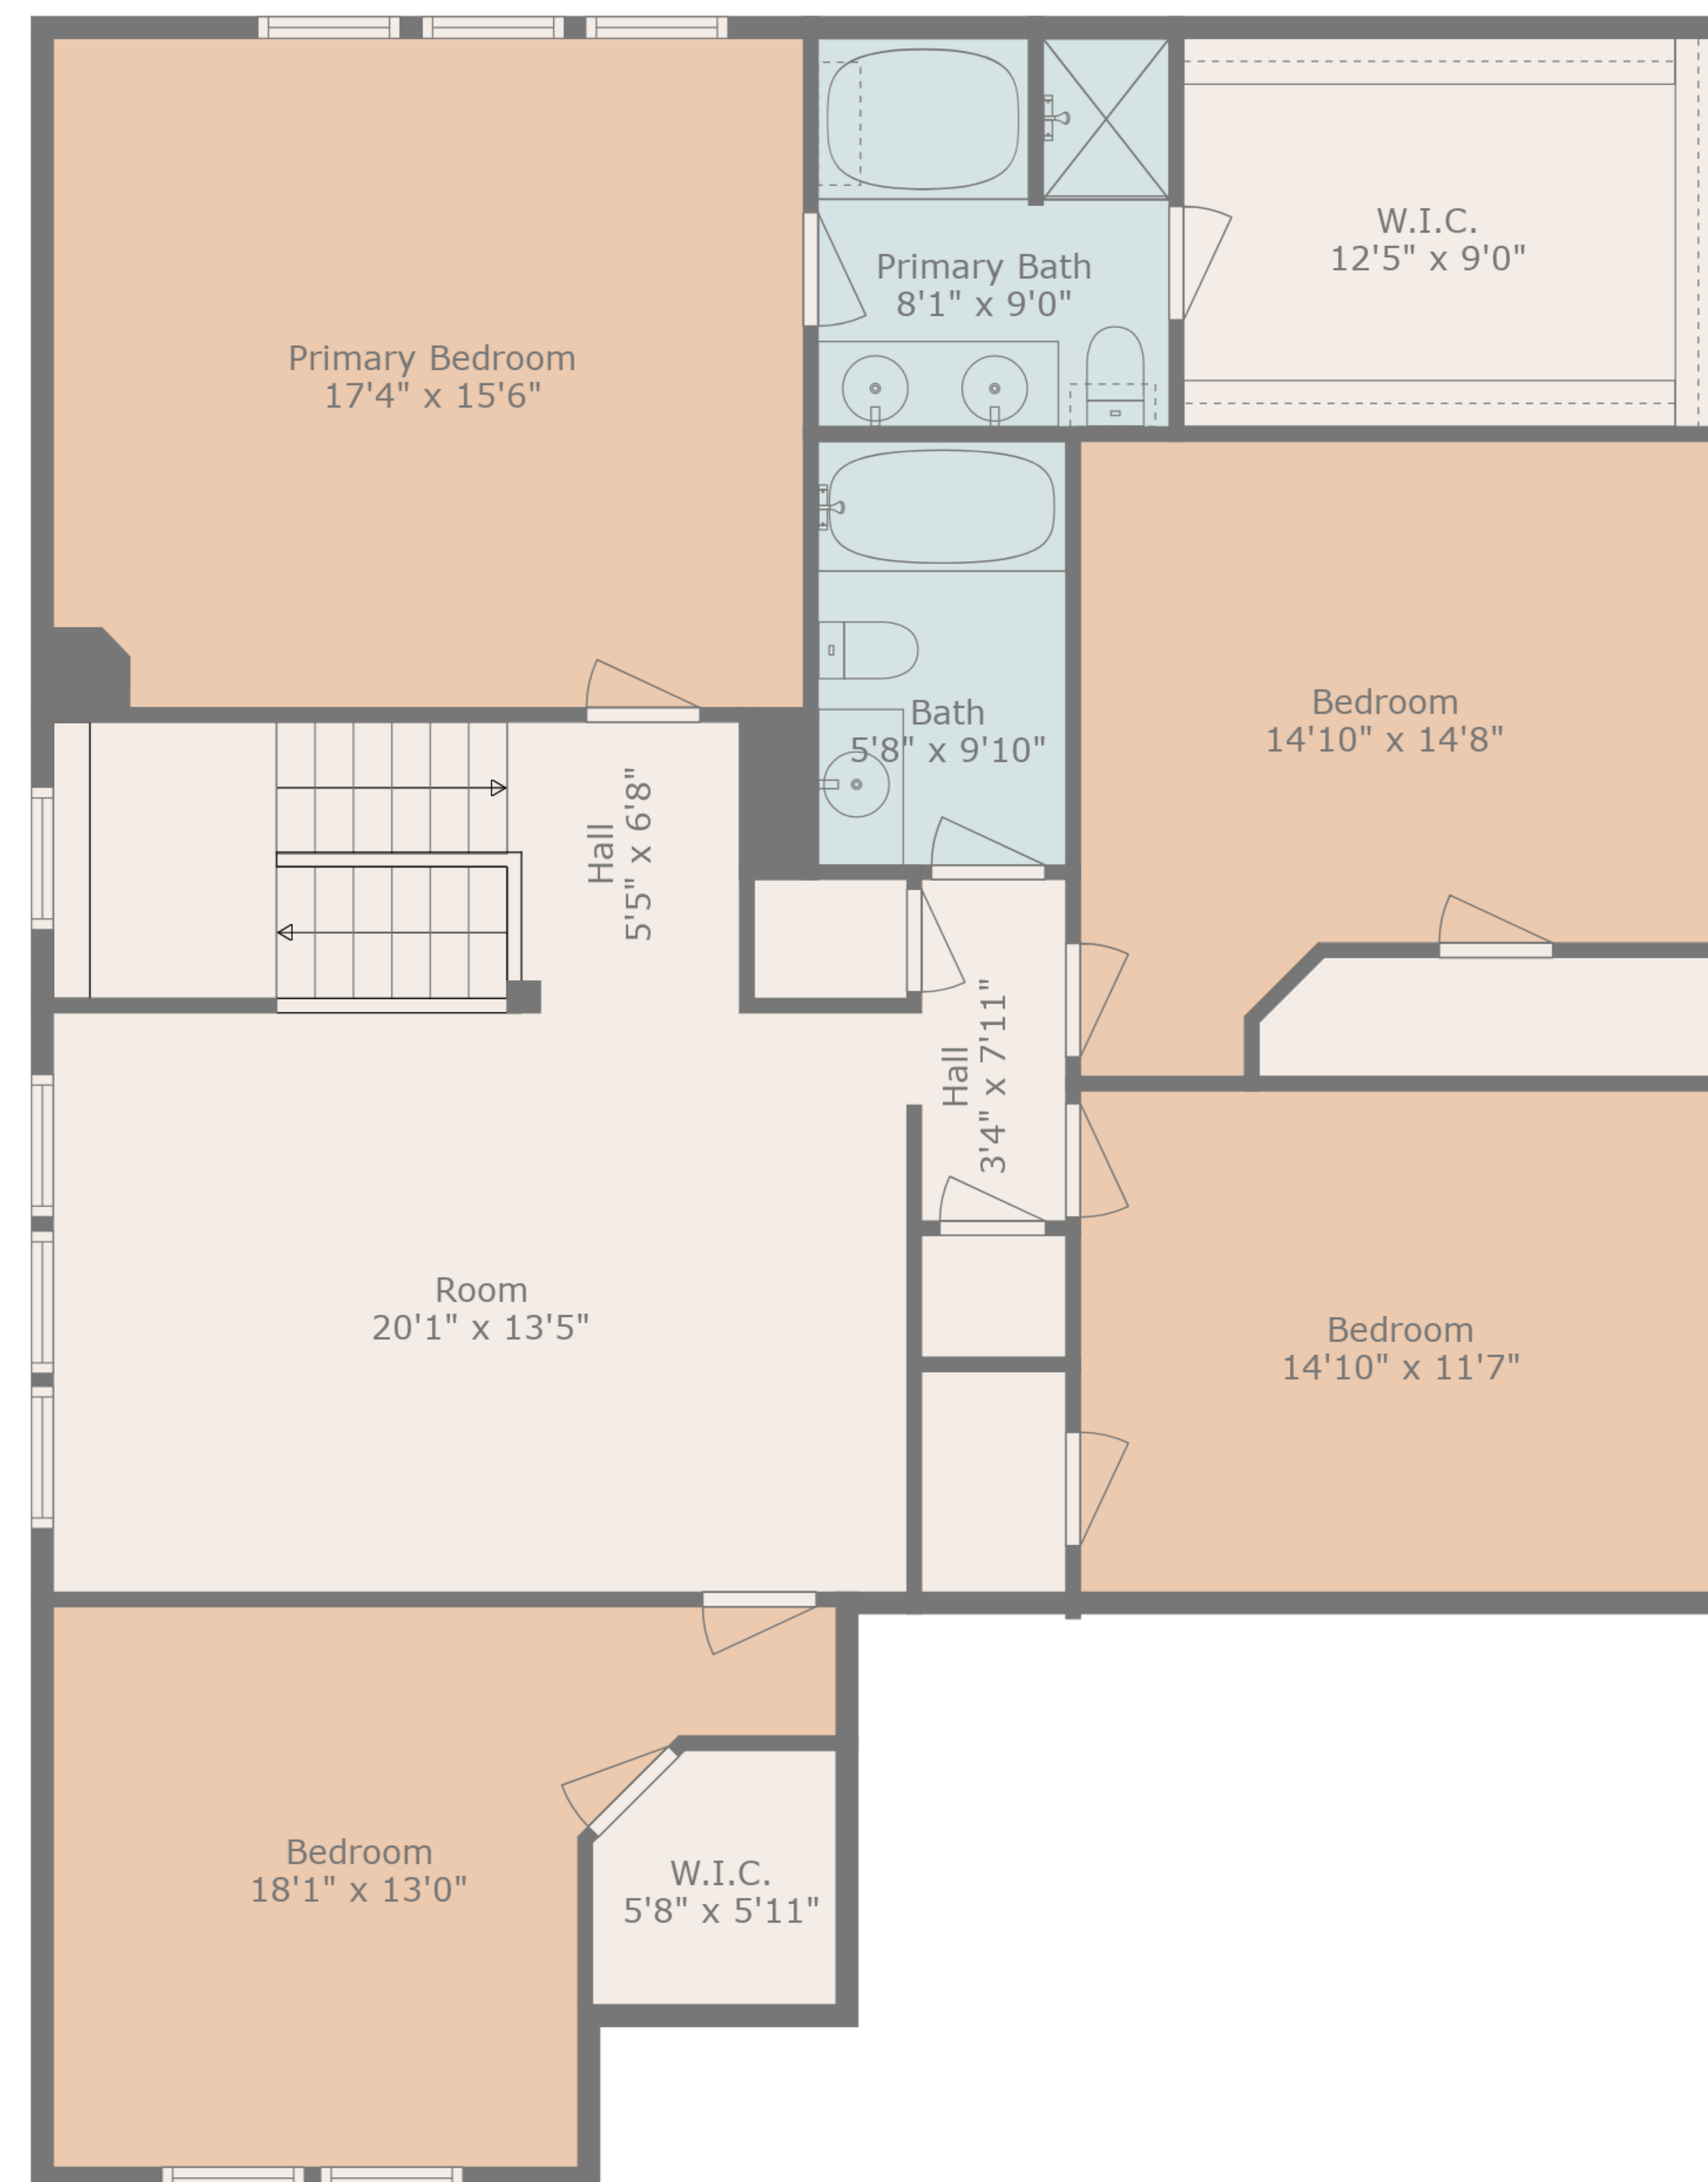

**TOTAL: 2895 sq. ft**  
 FLOOR 1: 1298 sq. ft, FLOOR 2: 1597 sq. ft  
 EXCLUDED AREAS: GARAGE: 445 sq. ft, SCREENED PORCH: 125 sq. ft, WALLS: 220 sq. ft

Floor Plan Measurements Deemed Highly Reliable But Not Guaranteed

8040 MEDIA

**TOTAL: 2895 sq. ft**  
 FLOOR 1: 1298 sq. ft, FLOOR 2: 1597 sq. ft  
 EXCLUDED AREAS: GARAGE: 445 sq. ft, SCREENED PORCH: 125 sq. ft, WALLS: 220 sq. ft

Floor Plan Measurements Deemed Highly Reliable But Not Guaranteed

Floor 1

Floor 2

**TOTAL: 2895 sq. ft**  
 FLOOR 1: 1298 sq. ft, FLOOR 2: 1597 sq. ft  
 EXCLUDED AREAS: GARAGE: 445 sq. ft, SCREENED PORCH: 125 sq. ft, WALLS: 220 sq. ft

Floor Plan Measurements Deemed Highly Reliable But Not Guaranteed