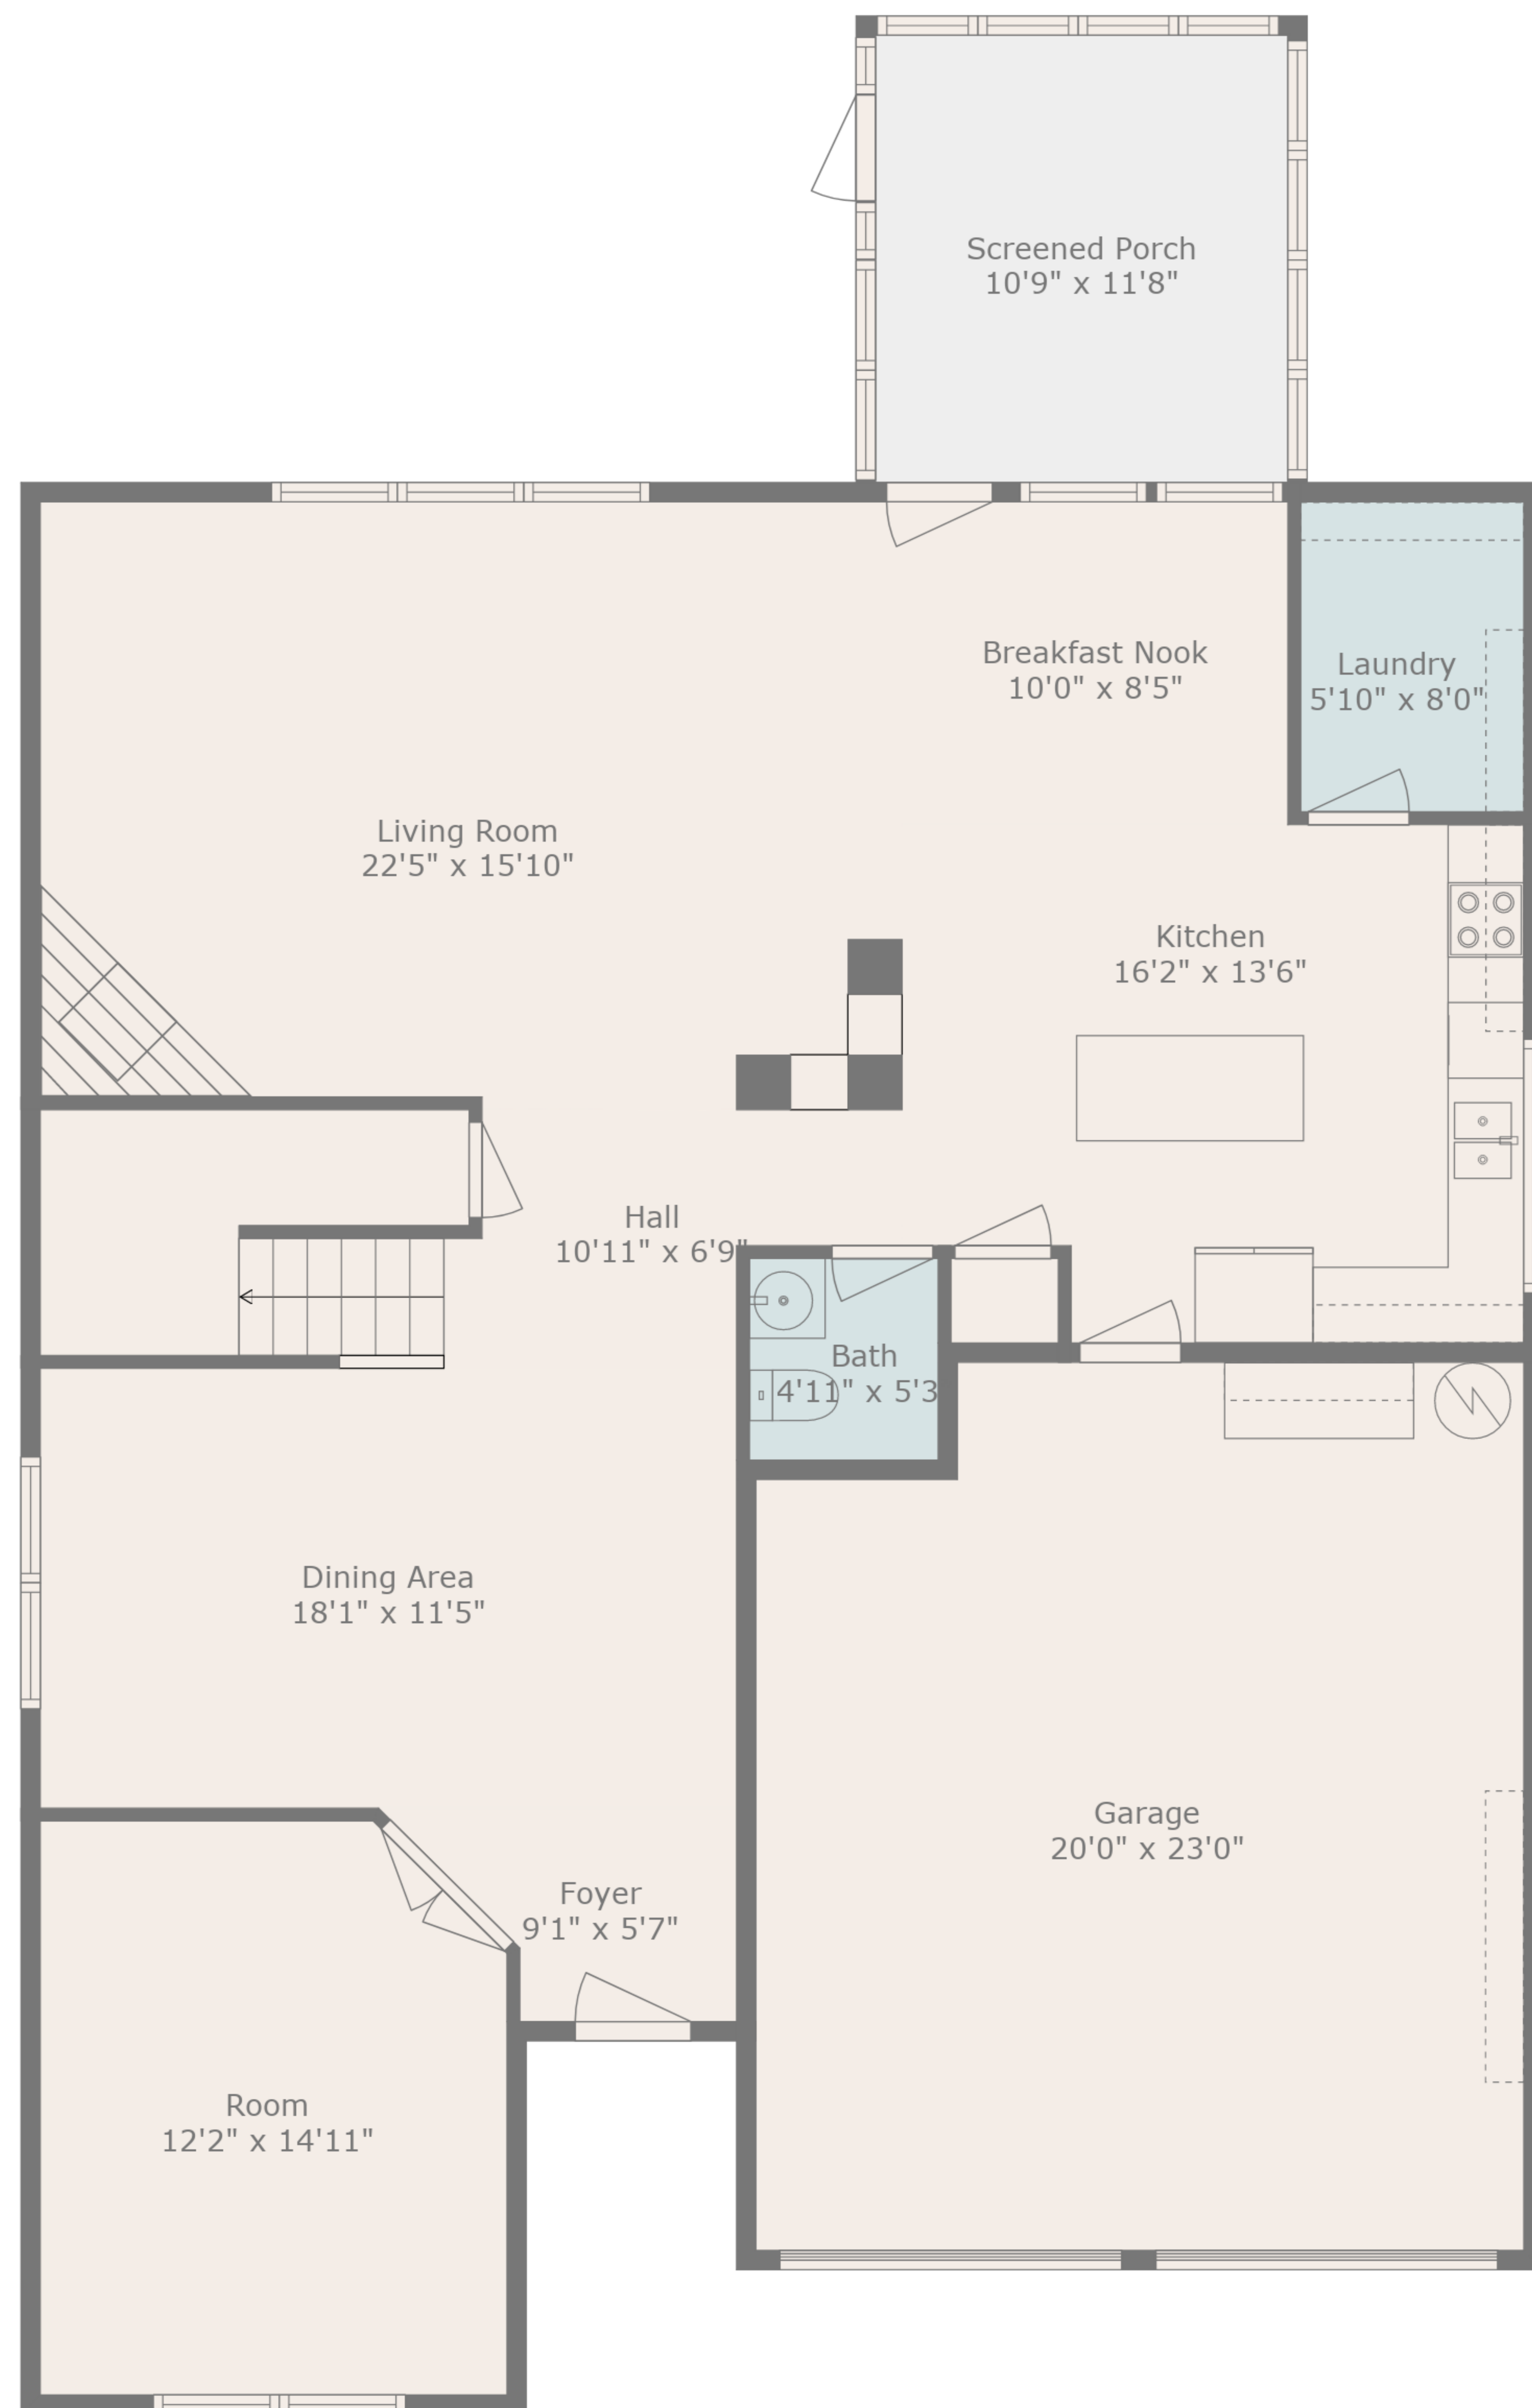

**TOTAL: 2895 sq. ft**  
 FLOOR 1: 1298 sq. ft, FLOOR 2: 1597 sq. ft  
 EXCLUDED AREAS: GARAGE: 445 sq. ft, SCREENED PORCH: 125 sq. ft, WALLS: 220 sq. ft

Floor Plan Measurements Deemed Highly Reliable But Not Guaranteed

8040 MEDIA

**TOTAL: 2895 sq. ft**  
 FLOOR 1: 1298 sq. ft, FLOOR 2: 1597 sq. ft  
 EXCLUDED AREAS: GARAGE: 445 sq. ft, SCREENED PORCH: 125 sq. ft, WALLS: 220 sq. ft

Floor Plan Measurements Deemed Highly Reliable But Not Guaranteed

Floor 1

Floor 2

**TOTAL: 2895 sq. ft**  
 FLOOR 1: 1298 sq. ft, FLOOR 2: 1597 sq. ft  
 EXCLUDED AREAS: GARAGE: 445 sq. ft, SCREENED PORCH: 125 sq. ft, WALLS: 220 sq. ft

Floor Plan Measurements Deemed Highly Reliable But Not Guaranteed