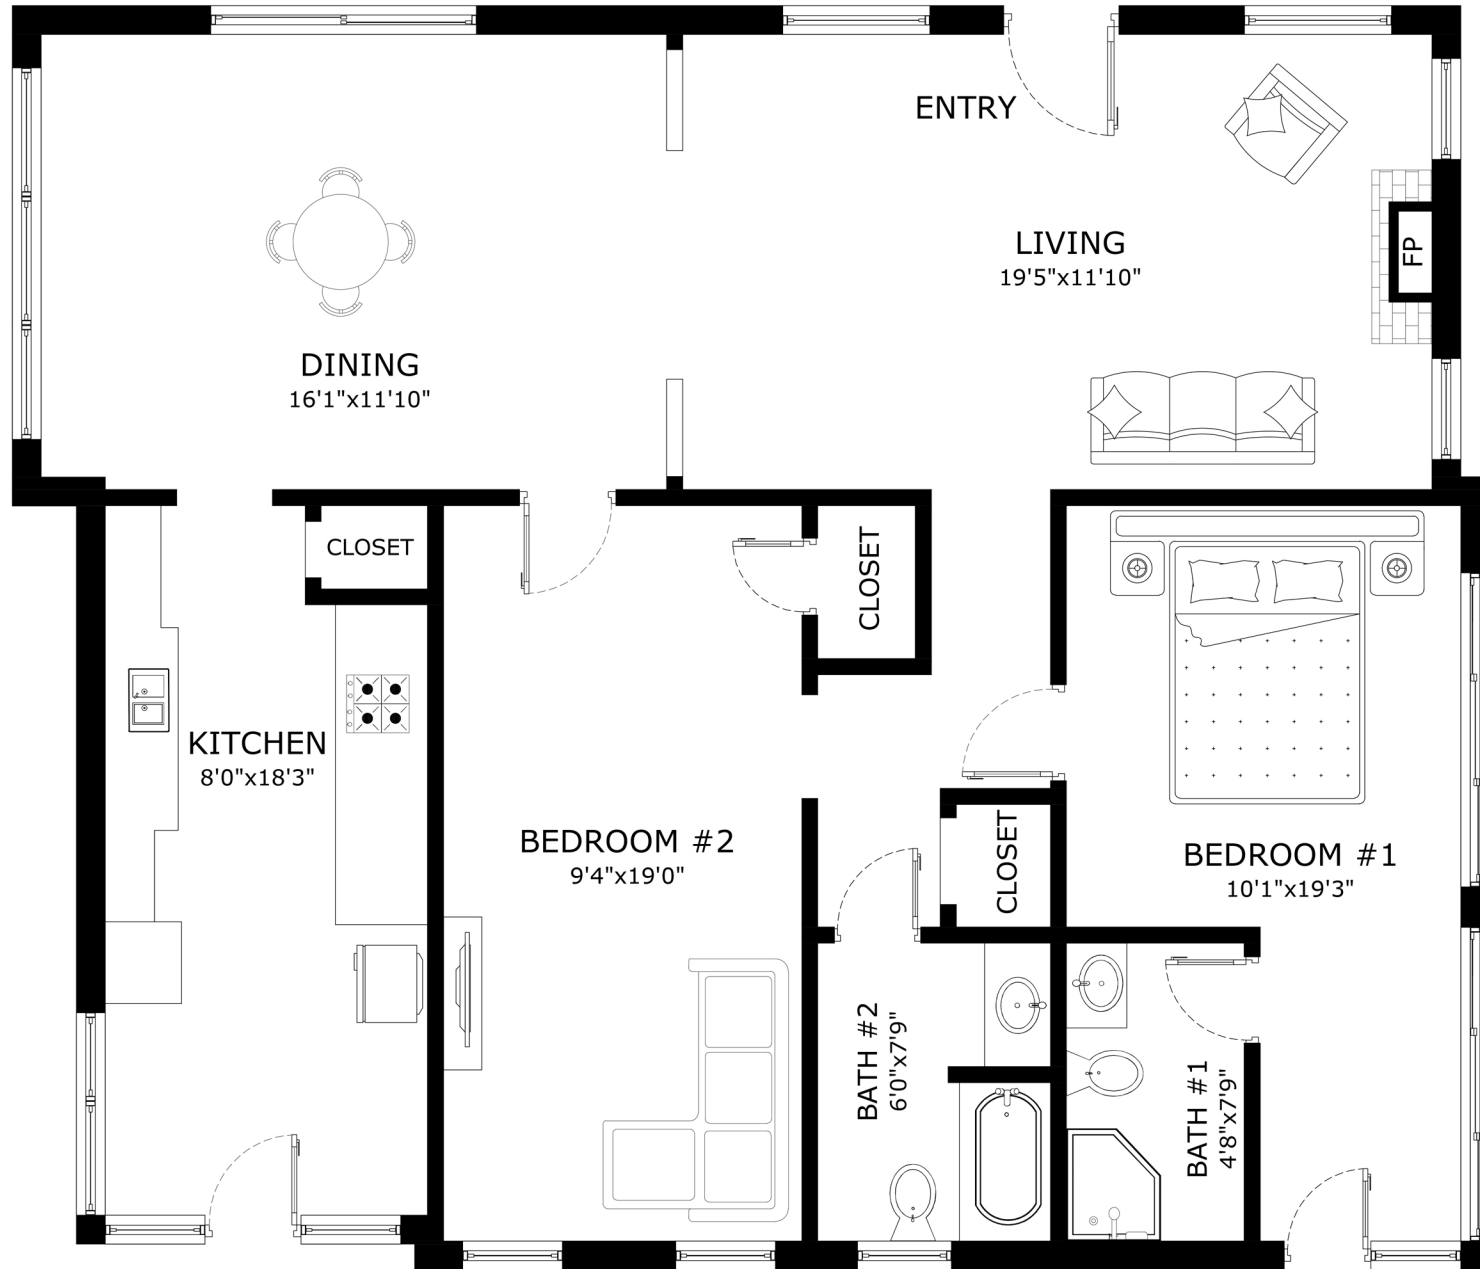

ADDRESS: 1053 N Branciforte Ave, Santa Cruz, CA 95062, United States.

MAIN LEVEL

This floor plan is for illustration purposes only and is not intended to provide precise layout or measurements of the home. Potential buyers should investigate these issues to their own satisfaction.