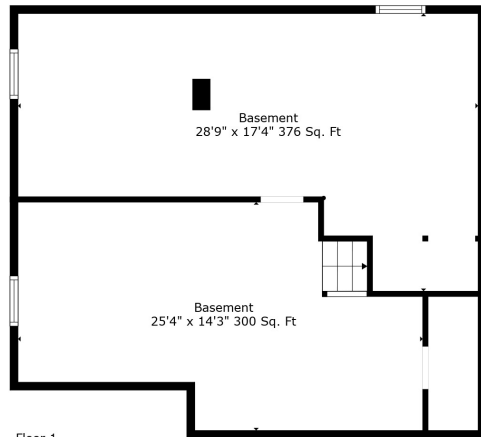

Floor 2

Floor 3

Floor 1

Total scanned area: 2058 sq. ft

Total scanned area: 2058 sq. ft

Total scanned area: 2058 sq. ft

Measurements Are Calculated By Cubicasa Technology. Deemed Highly Reliable But Not Guaranteed.

Basement
28'9" x 17'4" 376 Sq. Ft

Basement
25'4" x 14'3" 300 Sq. Ft

Total scanned area: 2058 sq. ft

Measurements Are Calculated By Cubicasa Technology. Deemed Highly Reliable But Not Guaranteed.