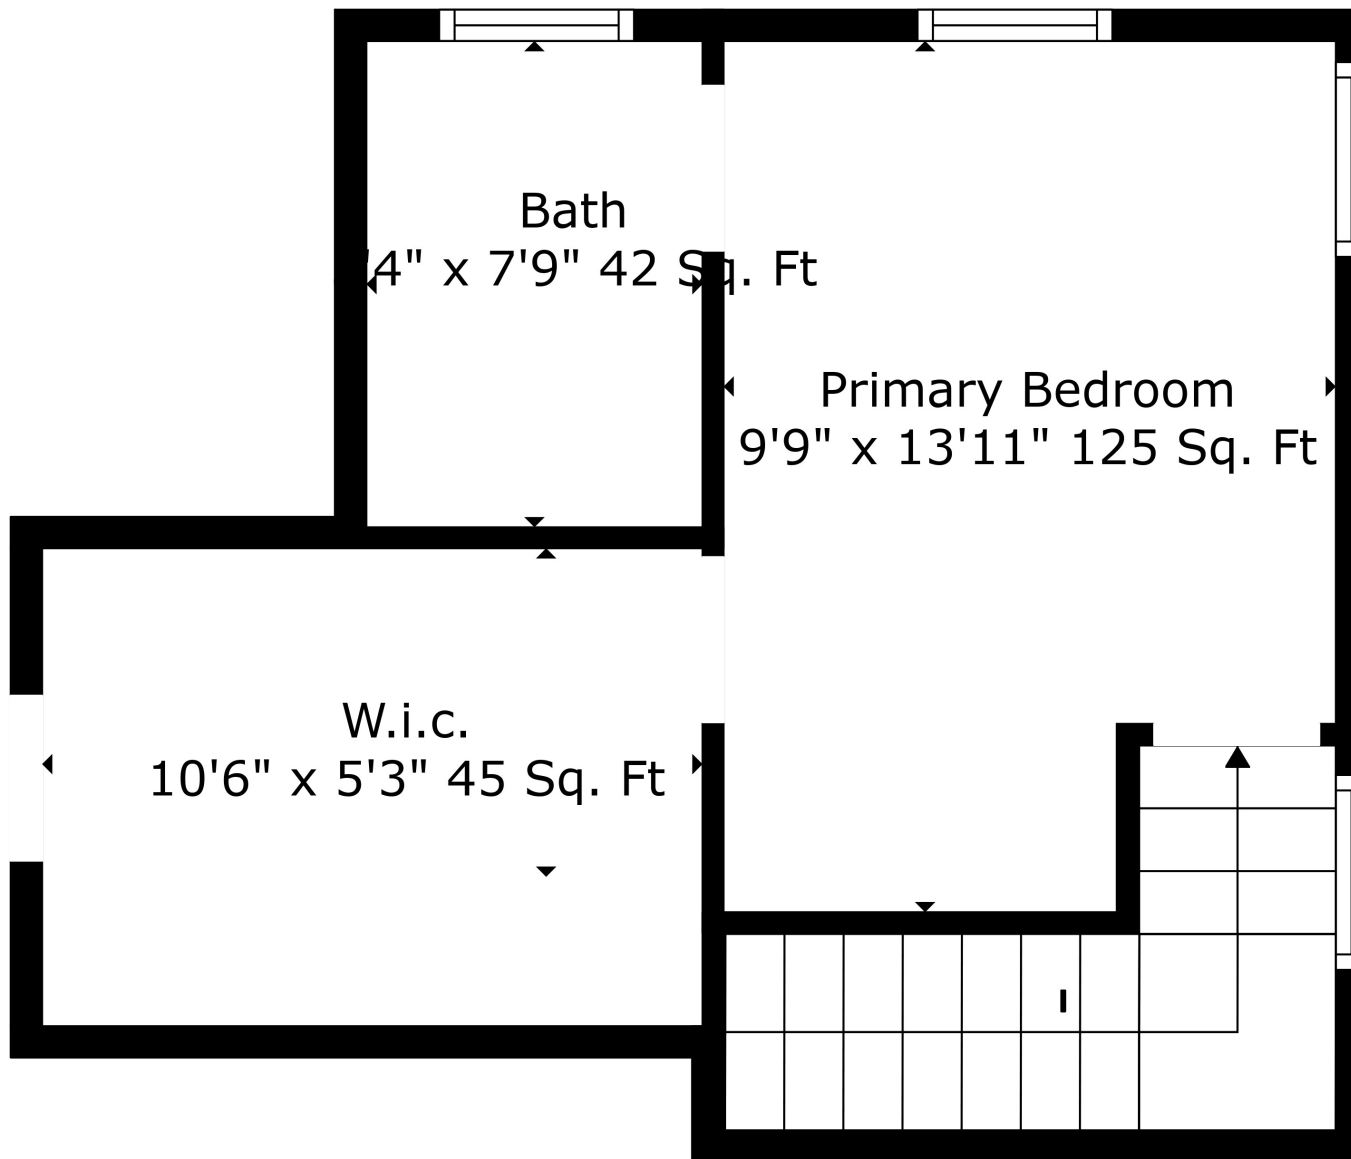

Floor 2

Floor 3

Floor 1

Total scanned area: 2058 sq. ft

Total scanned area: 2058 sq. ft

Total scanned area: 2058 sq. ft

Measurements Are Calculated By Cubicasa Technology. Deemed Highly Reliable But Not Guaranteed.

Basement
28'9" x 17'4" 376 Sq. Ft

Basement
25'4" x 14'3" 300 Sq. Ft

Total scanned area: 2058 sq. ft

Measurements Are Calculated By Cubicasa Technology. Deemed Highly Reliable But Not Guaranteed.