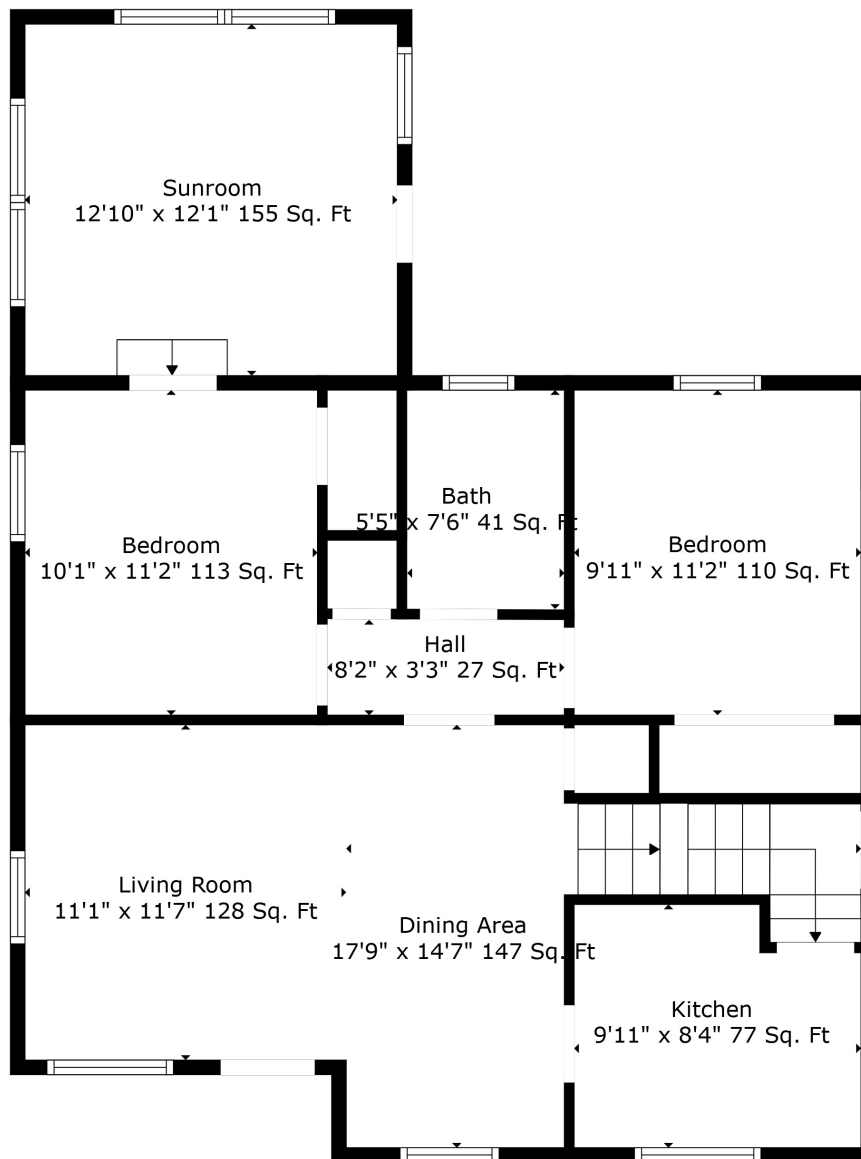

Floor 2

Floor 3

Floor 1

Total scanned area: 2058 sq. ft

Total scanned area: 2058 sq. ft

Total scanned area: 2058 sq. ft

Measurements Are Calculated By Cubicasa Technology. Deemed Highly Reliable But Not Guaranteed.

Basement
28'9" x 17'4" 376 Sq. Ft

Basement
25'4" x 14'3" 300 Sq. Ft

Total scanned area: 2058 sq. ft

Measurements Are Calculated By Cubicasa Technology. Deemed Highly Reliable But Not Guaranteed.