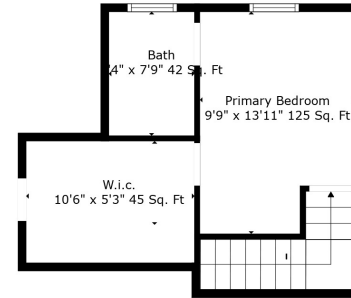

Floor 2

Floor 3

Floor 1

Total scanned area: 2058 sq. ft

Total scanned area: 2058 sq. ft

Total scanned area: 2058 sq. ft

Measurements Are Calculated By Cubicasa Technology. Deemed Highly Reliable But Not Guaranteed.

Basement
28'9" x 17'4" 376 Sq. Ft

Basement
25'4" x 14'3" 300 Sq. Ft

Total scanned area: 2058 sq. ft

Measurements Are Calculated By Cubicasa Technology. Deemed Highly Reliable But Not Guaranteed.