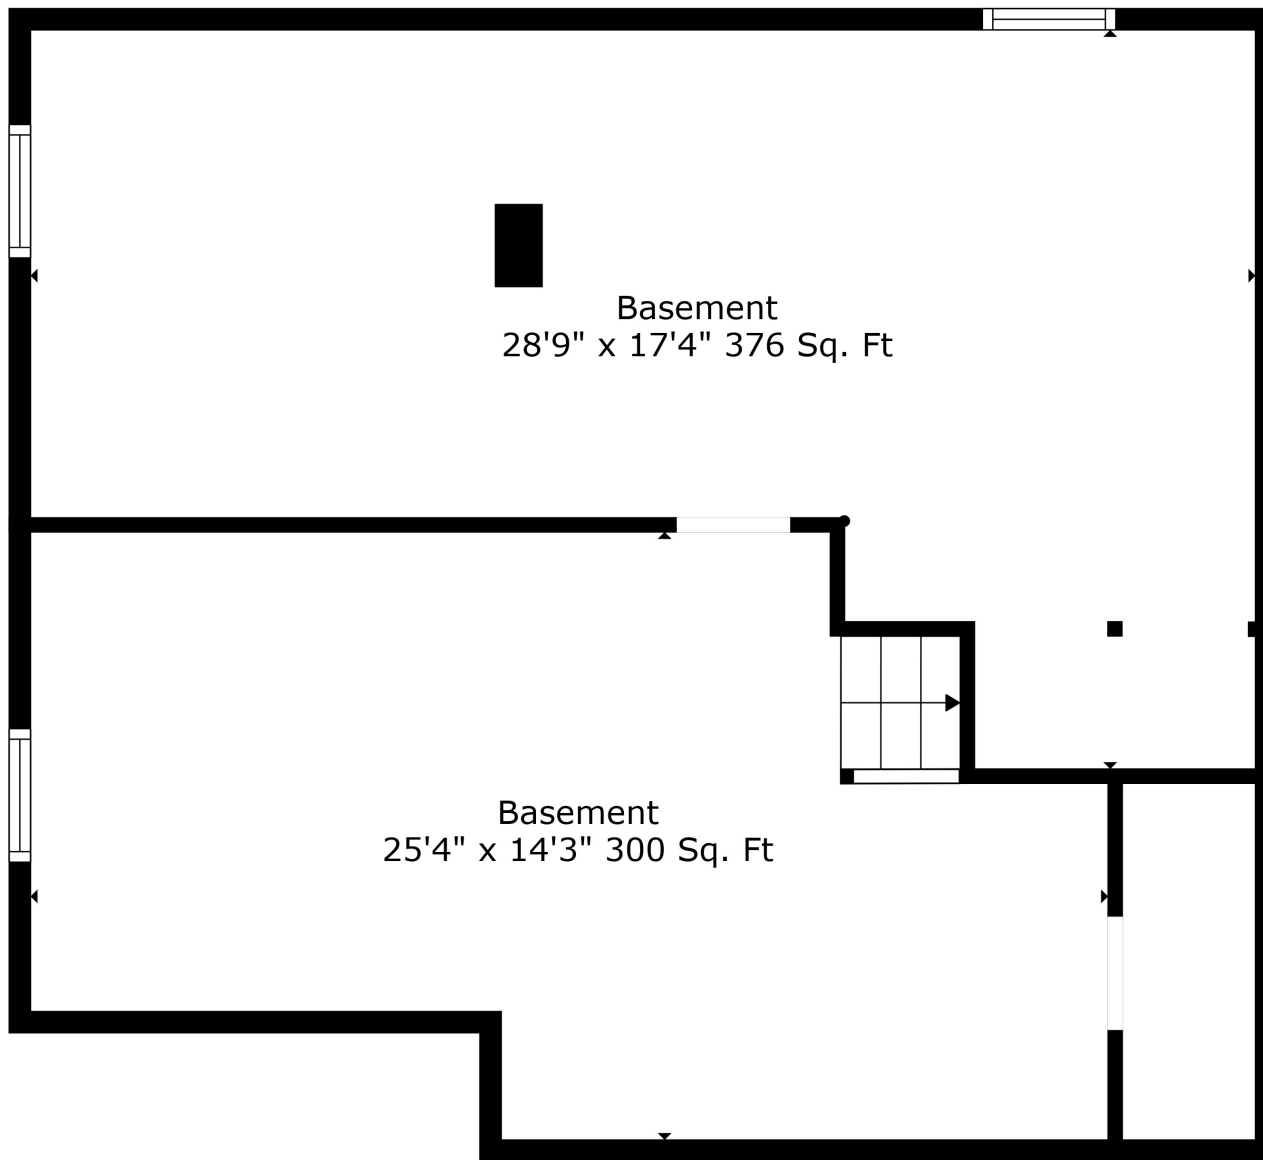

Floor 2

Floor 3

Floor 1

Total scanned area: 2058 sq. ft

Total scanned area: 2058 sq. ft

Total scanned area: 2058 sq. ft

Measurements Are Calculated By Cubicasa Technology. Deemed Highly Reliable But Not Guaranteed.

Basement
28'9" x 17'4" 376 Sq. Ft

Basement
25'4" x 14'3" 300 Sq. Ft

Total scanned area: 2058 sq. ft

Measurements Are Calculated By Cubicasa Technology. Deemed Highly Reliable But Not Guaranteed.