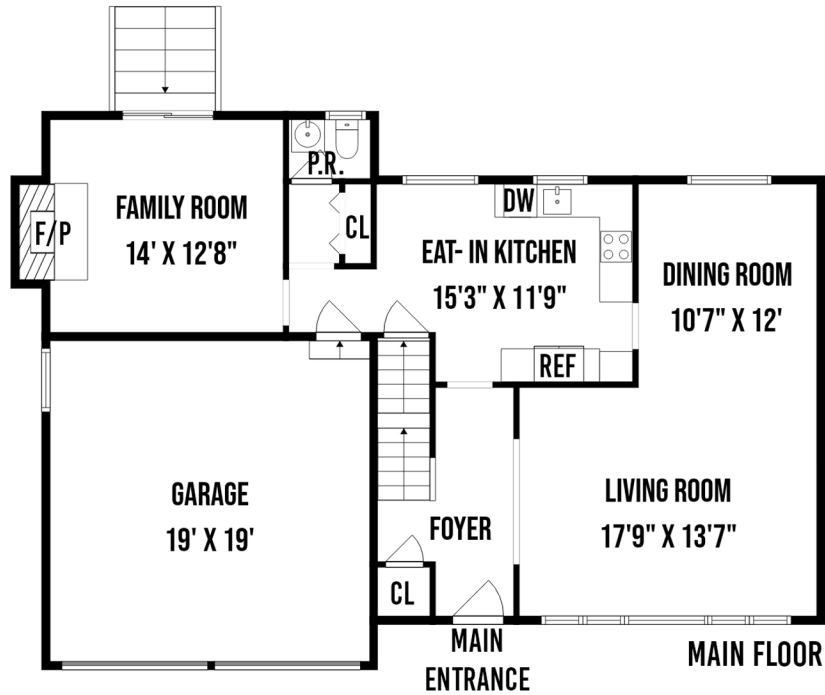

# 17 BROADVIEW AVENUE KINGS PARK NY

PREPARED BY HOME MEDIA GROUP INC. TEL 212-731-2301

THIS FLOOR PLAN ILLUSTRATION IS AN APPROXIMATION OF EXISTING STRUCTURES AND FEATURES AND IS PROVIDED FOR CONVENIENCE ONLY WITH THE PERMISSION OF THE SELLER. ALL MEASUREMENTS ARE APPROXIMATE AND NOT GUARANTEED TO BE EXACT OR TO SCALE.