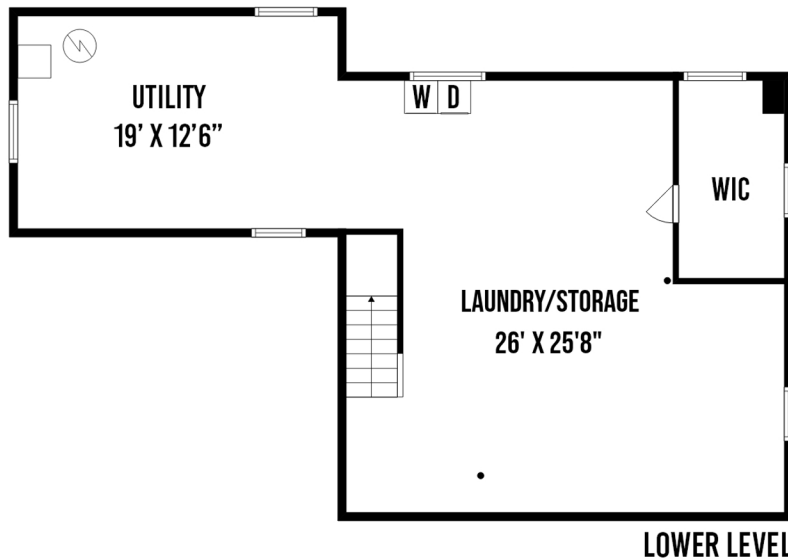

# 17 BROADVIEW AVENUE KINGS PARK NY

PREPARED BY HOME MEDIA GROUP INC. TEL 212-731-2301

THIS FLOOR PLAN ILLUSTRATION IS AN APPROXIMATION OF EXISTING STRUCTURES AND FEATURES AND IS PROVIDED FOR CONVENIENCE ONLY WITH THE PERMISSION OF THE SELLER. ALL MEASUREMENTS ARE APPROXIMATE AND NOT GUARANTEED TO BE EXACT OR TO SCALE.