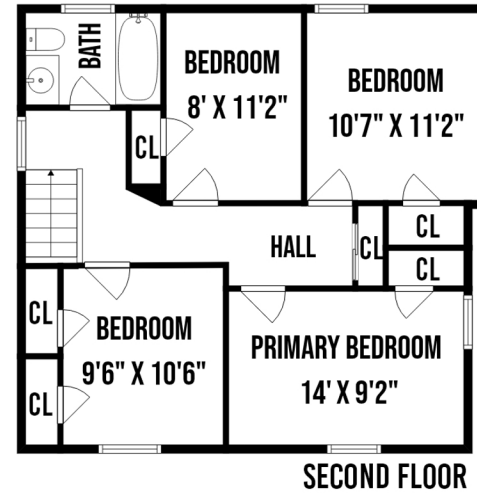

# 17 BROADVIEW AVENUE KINGS PARK NY

PREPARED BY HOME MEDIA GROUP INC. TEL 212-731-2301

THIS FLOOR PLAN ILLUSTRATION IS AN APPROXIMATION OF EXISTING STRUCTURES AND FEATURES AND IS PROVIDED FOR CONVENIENCE ONLY WITH THE PERMISSION OF THE SELLER. ALL MEASUREMENTS ARE APPROXIMATE AND NOT GUARANTEED TO BE EXACT OR TO SCALE.