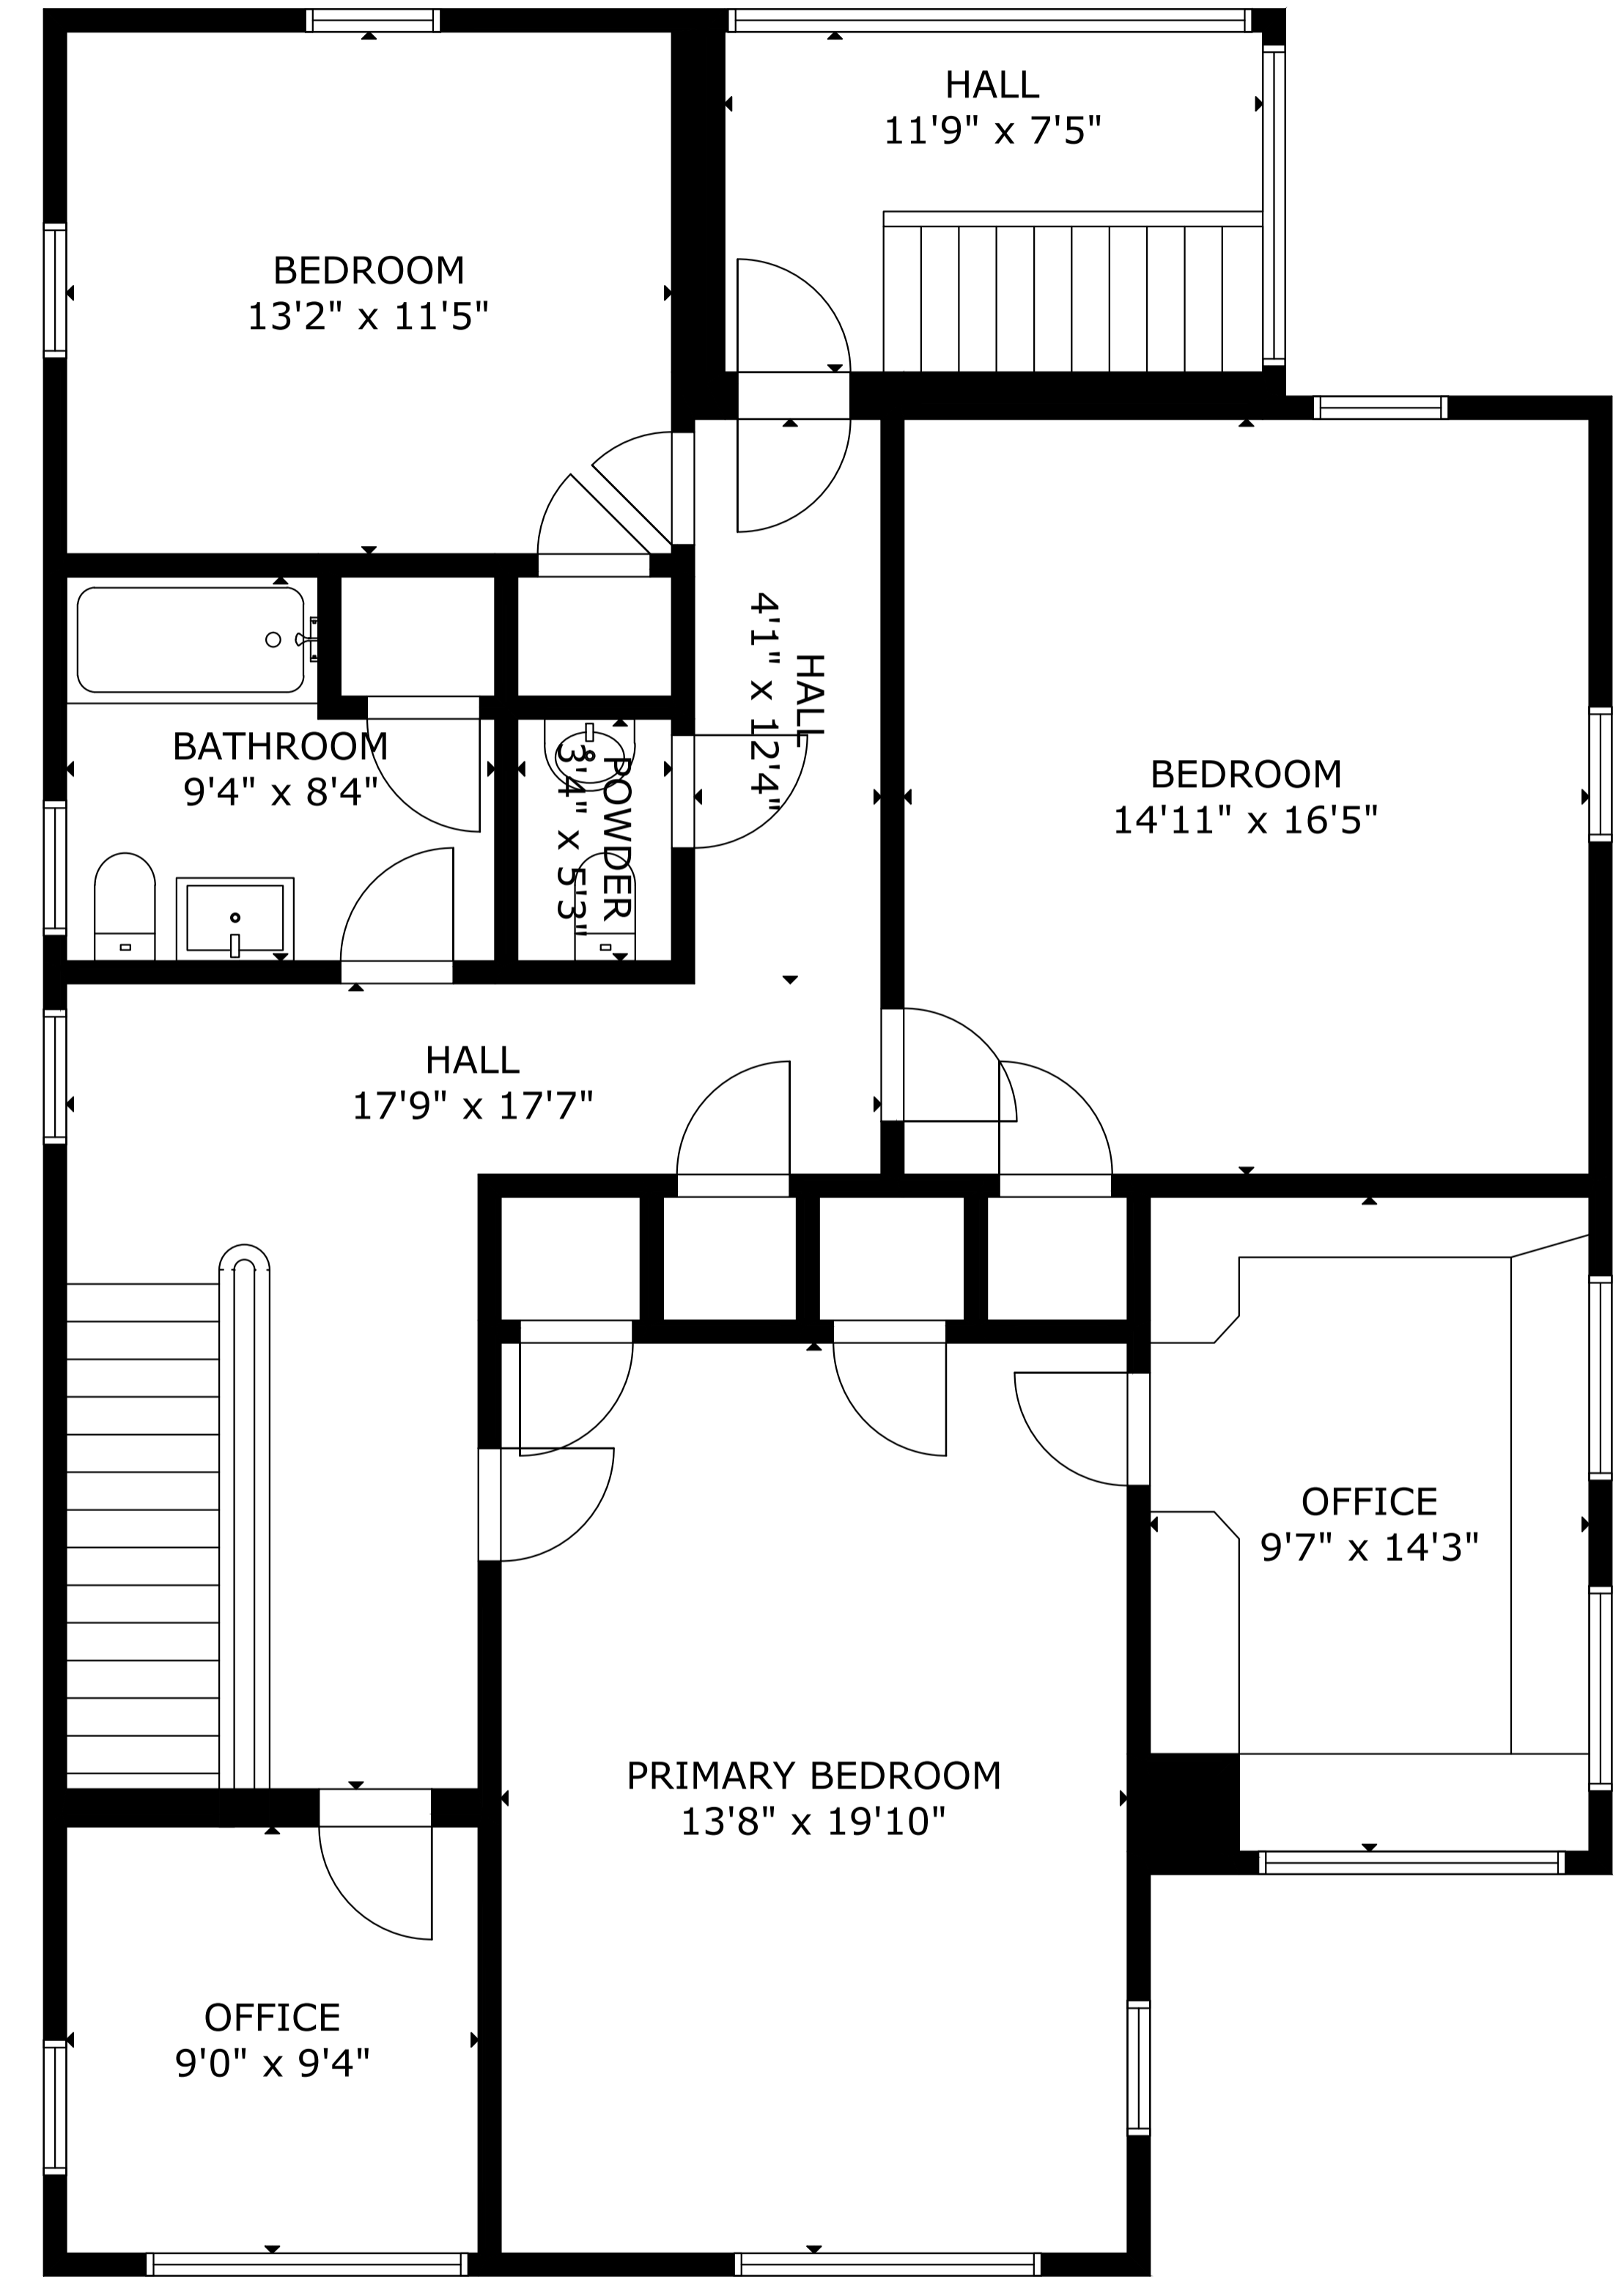

LOWER FLOOR

DETACHED GARAGE

MAIN FLOOR

UPPER LEVEL 1

GROSS INTERNAL AREA
 TOTAL: 3,657 sq.ft
 LOWER FLOOR: 730 sq.ft, MAIN FLOOR: 1,469 sq.ft, UPPER LEVEL 1: 1,458 sq.ft
 EXCLUDED AREAS: DETACHED GARAGE: 128 sq.ft
 SIZE AND DIMENSIONS ARE APPROXIMATE, ACTUAL MAY VARY