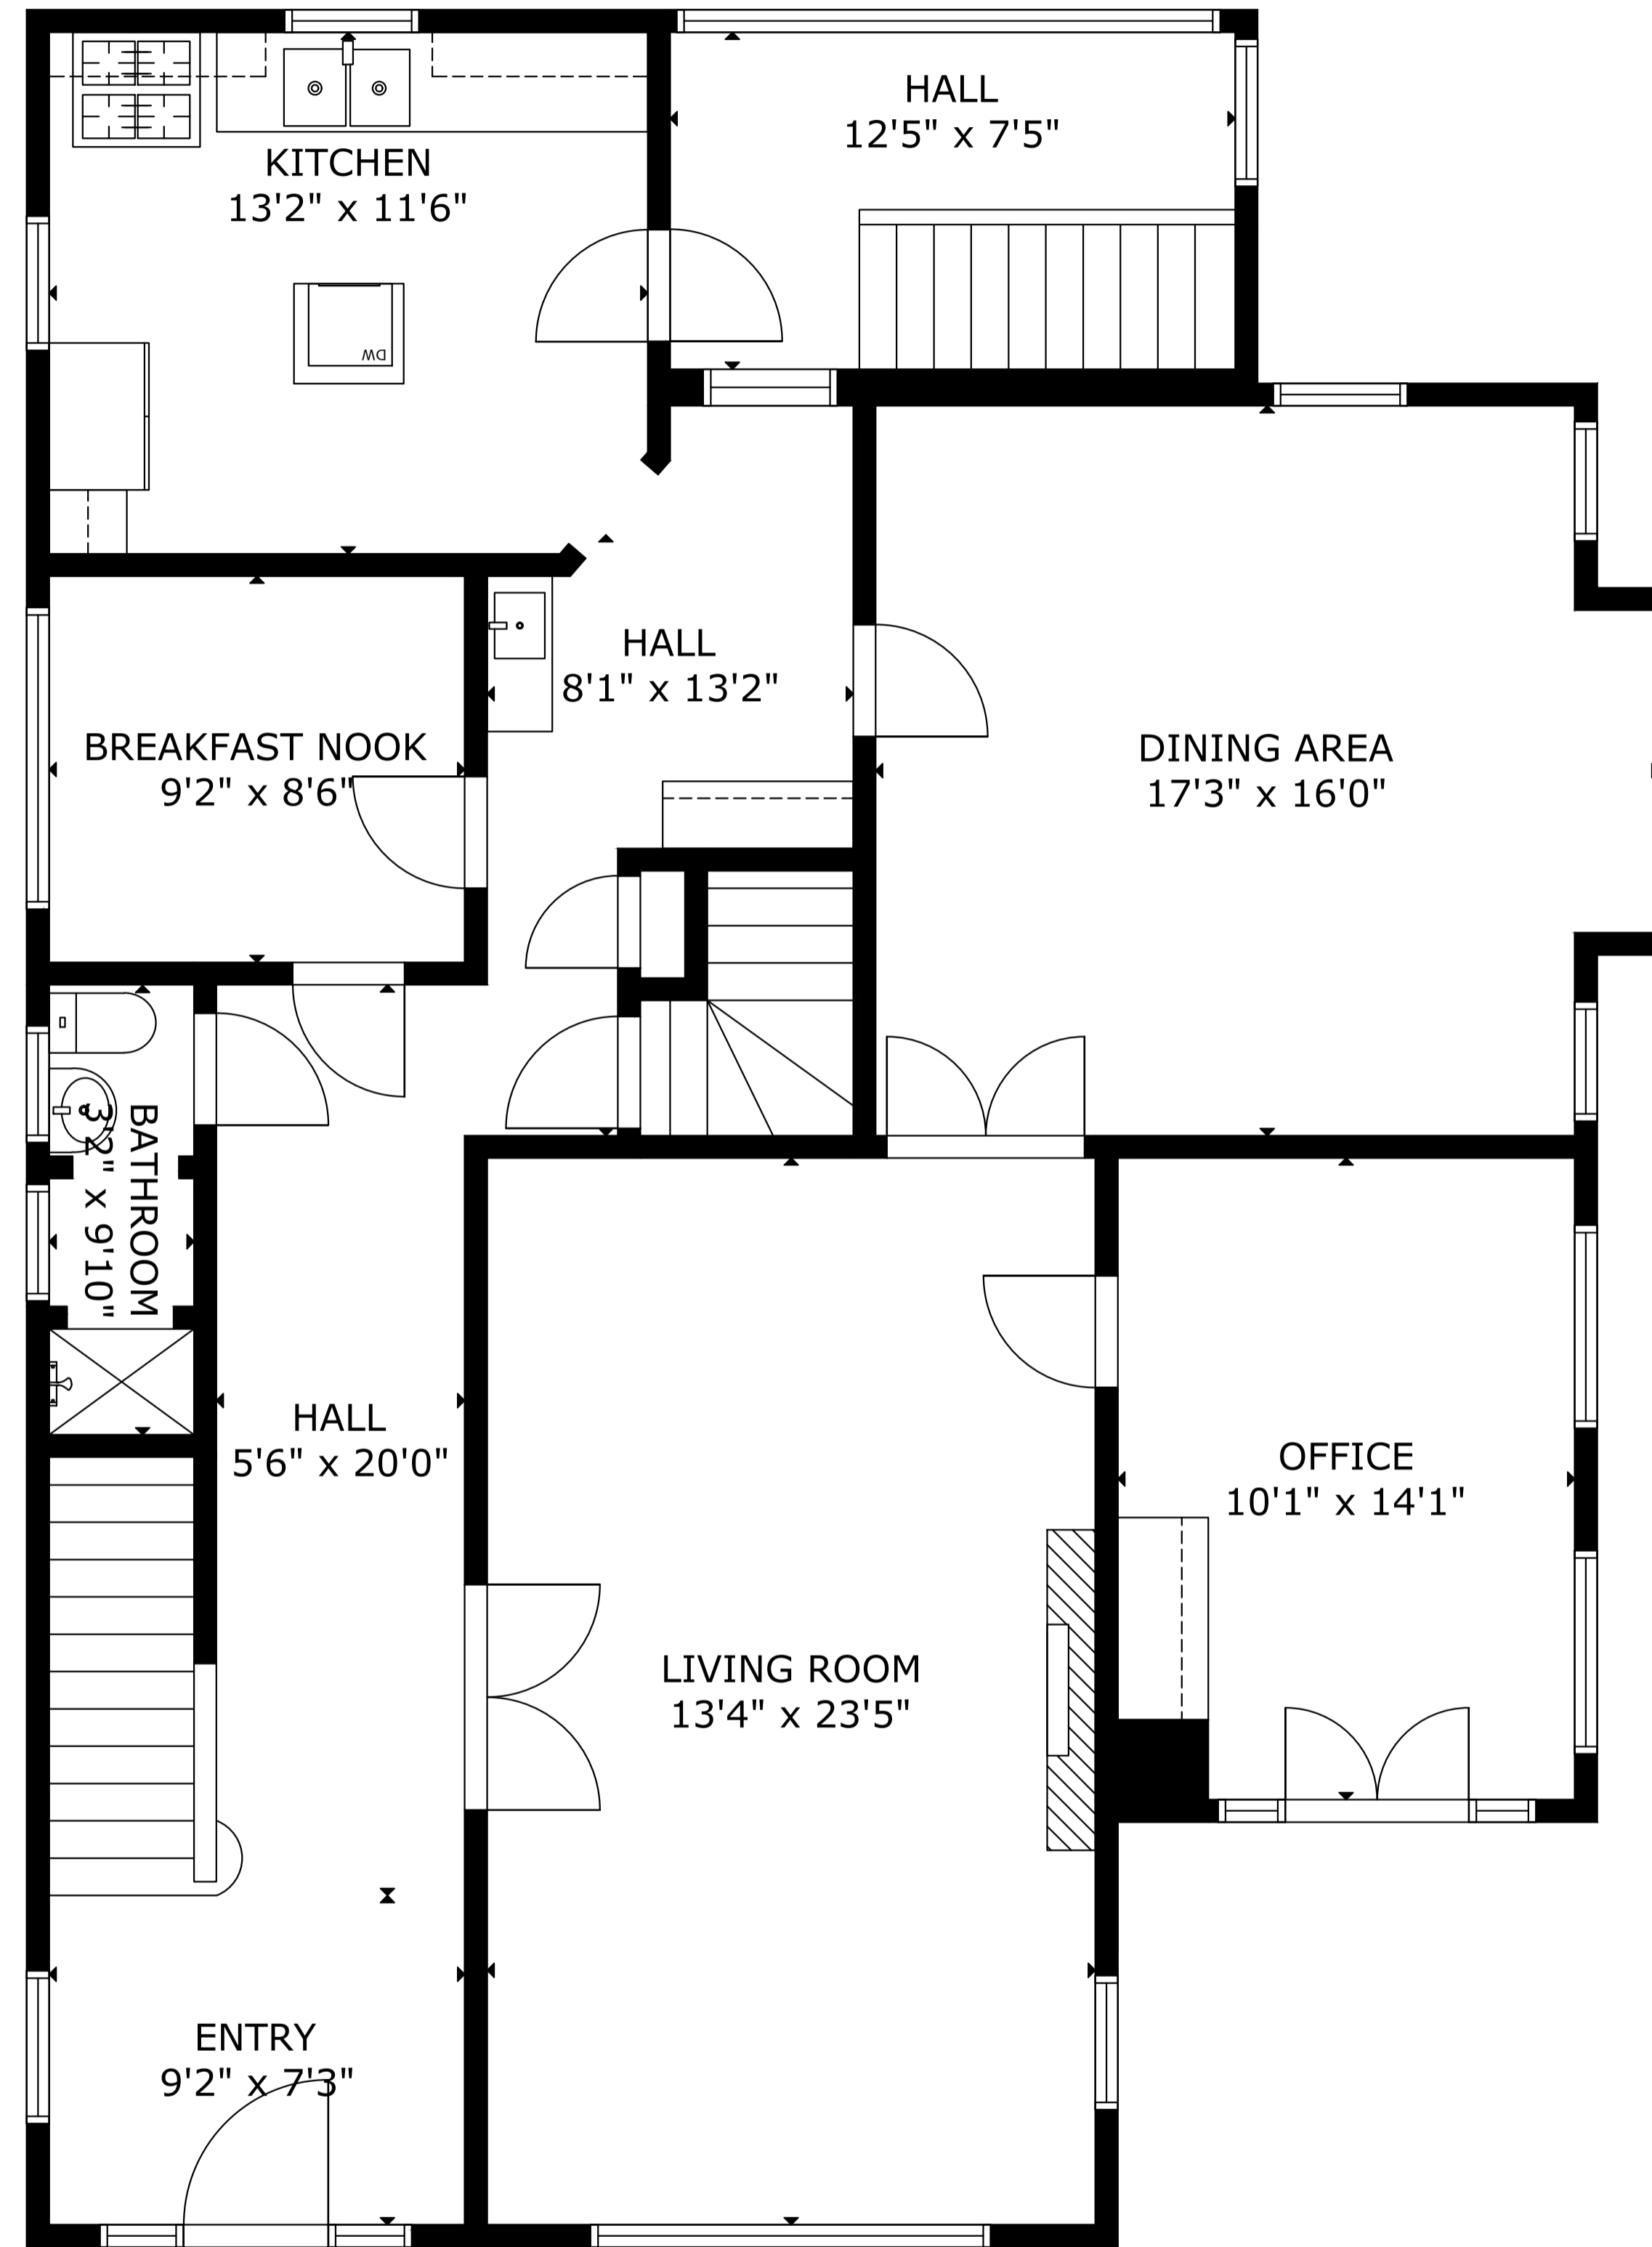

LOWER FLOOR

DETACHED GARAGE

MAIN FLOOR

UPPER LEVEL 1

GROSS INTERNAL AREA
 TOTAL: 3,657 sq.ft
 LOWER FLOOR: 730 sq.ft, MAIN FLOOR: 1,469 sq.ft, UPPER LEVEL 1: 1,458 sq.ft
 EXCLUDED AREAS: DETACHED GARAGE: 128 sq.ft
 SIZE AND DIMENSIONS ARE APPROXIMATE, ACTUAL MAY VARY