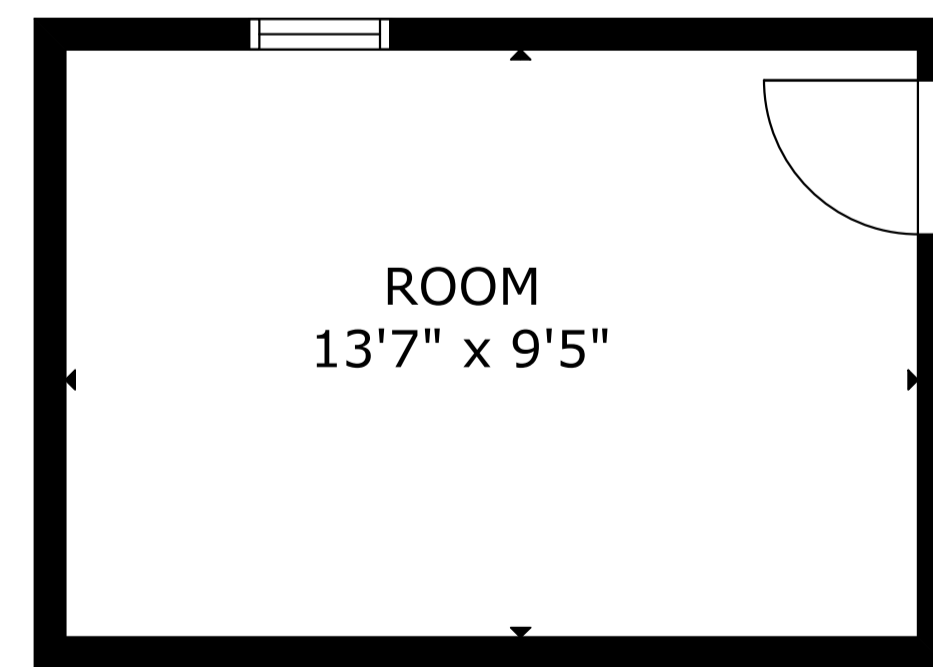

LOWER FLOOR

DETACHED GARAGE

MAIN FLOOR

UPPER LEVEL 1

GROSS INTERNAL AREA
 TOTAL: 3,657 sq.ft
 LOWER FLOOR: 730 sq.ft, MAIN FLOOR: 1,469 sq.ft, UPPER LEVEL 1: 1,458 sq.ft
 EXCLUDED AREAS: DETACHED GARAGE: 128 sq.ft
 SIZE AND DIMENSIONS ARE APPROXIMATE, ACTUAL MAY VARY