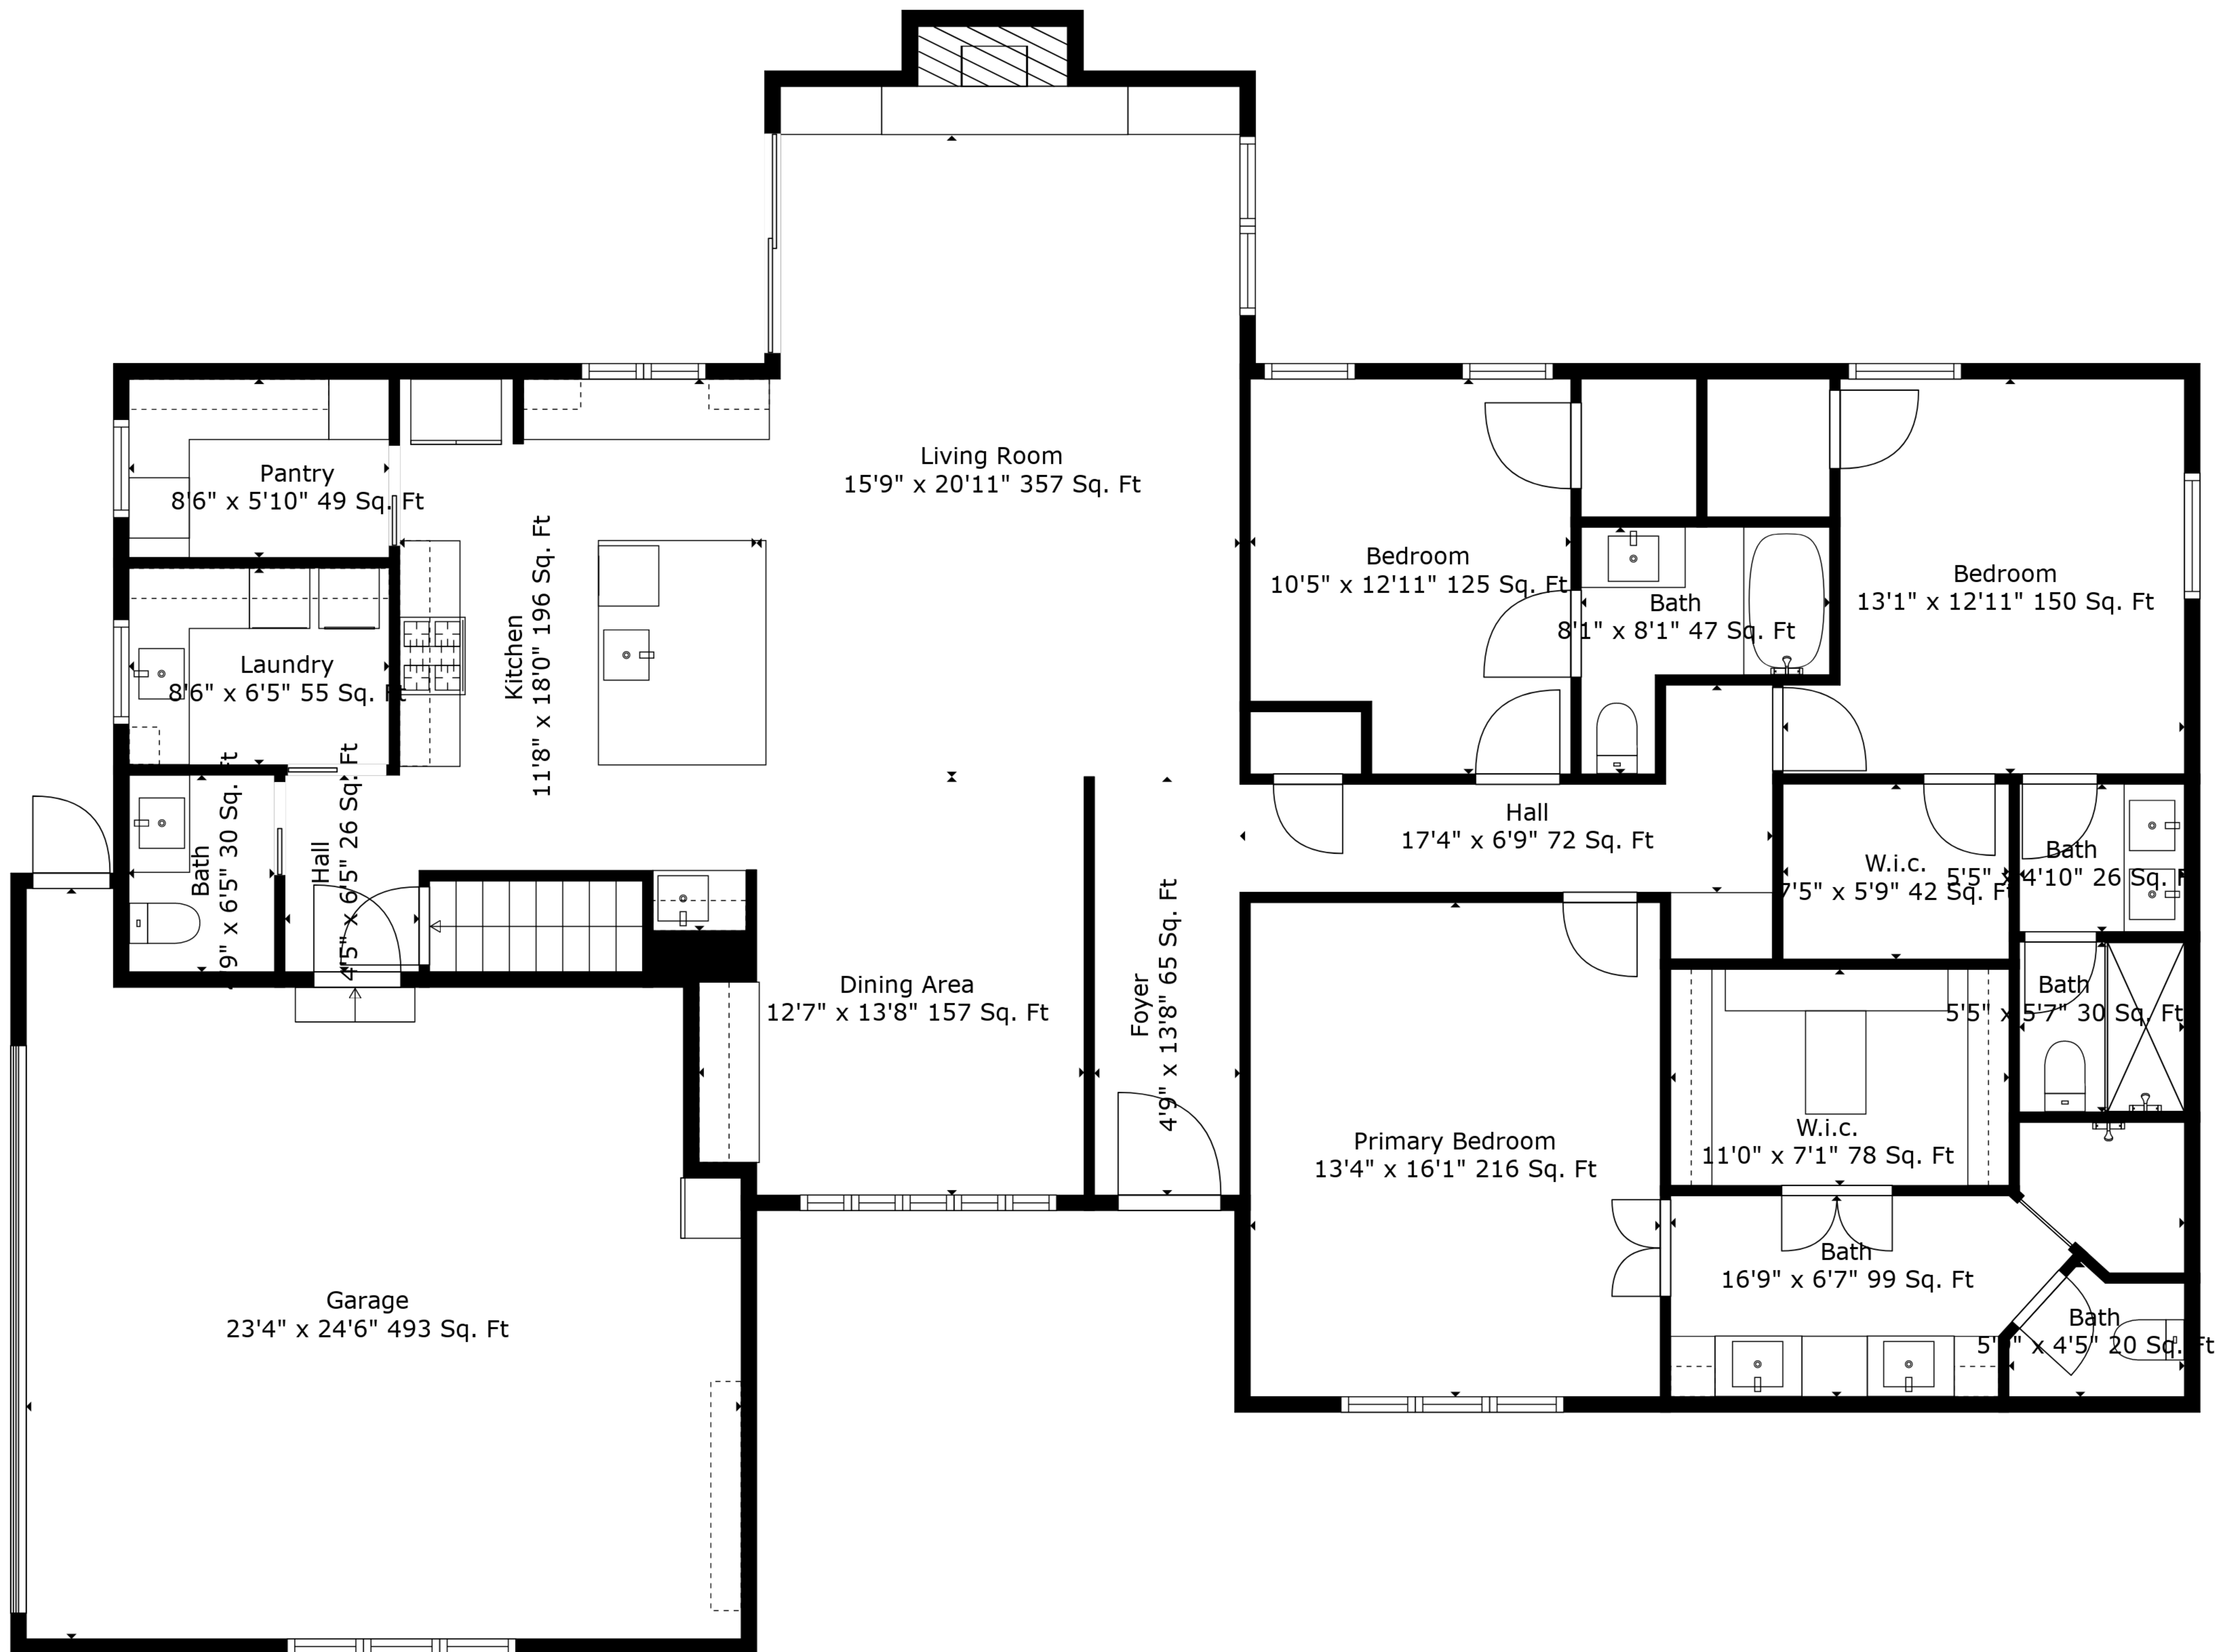

TOTAL: 3390 sq. ft

BELOW GROUND: 1394 sq. ft, FLOOR 2: 1996 sq. ft

EXCLUDED AREAS: STORAGE: 475 sq. ft, GARAGE: 493 sq. ft, FIREPLACE: 12 sq. ft

Measurements Are Deemed Highly Reliable But Not Guaranteed.

Floor 2

Floor 1

TOTAL: 3390 sq. ft

BELOW GROUND: 1394 sq. ft, FLOOR 2: 1996 sq. ft

EXCLUDED AREAS: STORAGE: 475 sq. ft, GARAGE: 493 sq. ft, FIREPLACE: 12 sq. ft

Measurements Are Deemed Highly Reliable But Not Guaranteed.