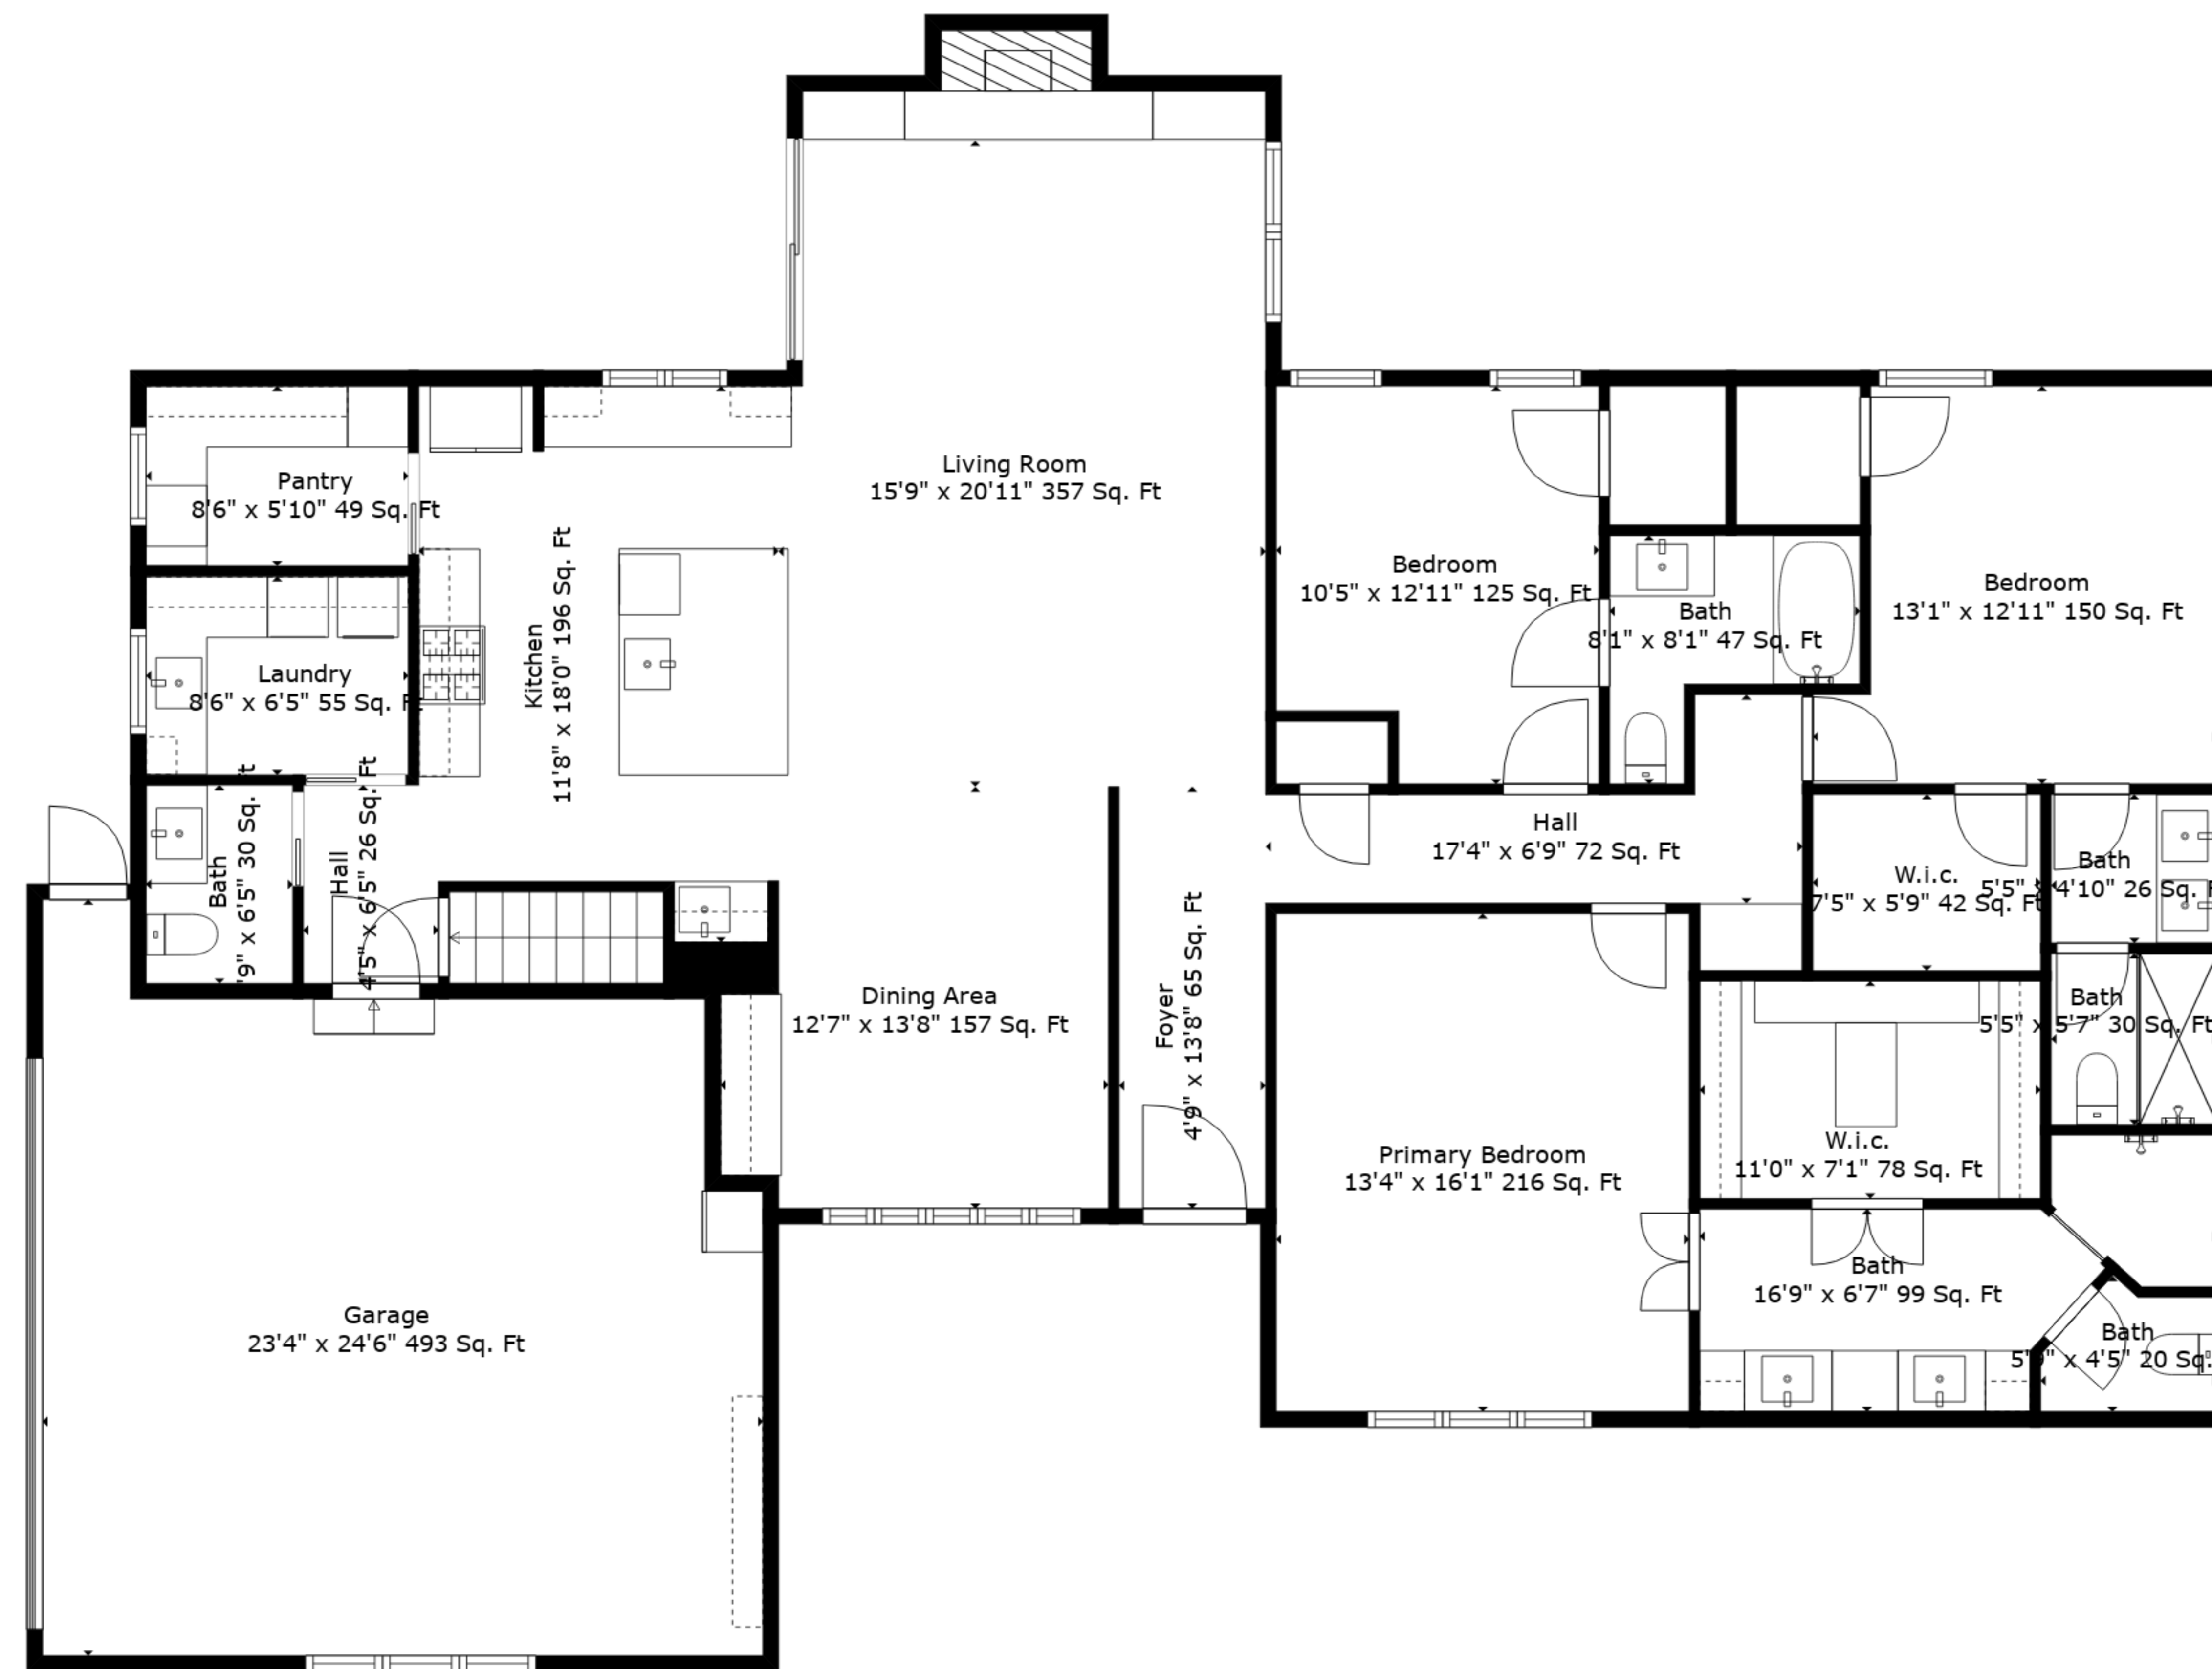

TOTAL: 3390 sq. ft

BELOW GROUND: 1394 sq. ft, FLOOR 2: 1996 sq. ft

EXCLUDED AREAS: STORAGE: 475 sq. ft, GARAGE: 493 sq. ft, FIREPLACE: 12 sq. ft

Measurements Are Deemed Highly Reliable But Not Guaranteed.

Floor 2

Floor 1

TOTAL: 3390 sq. ft

BELOW GROUND: 1394 sq. ft, FLOOR 2: 1996 sq. ft

EXCLUDED AREAS: STORAGE: 475 sq. ft, GARAGE: 493 sq. ft, FIREPLACE: 12 sq. ft

Measurements Are Deemed Highly Reliable But Not Guaranteed.