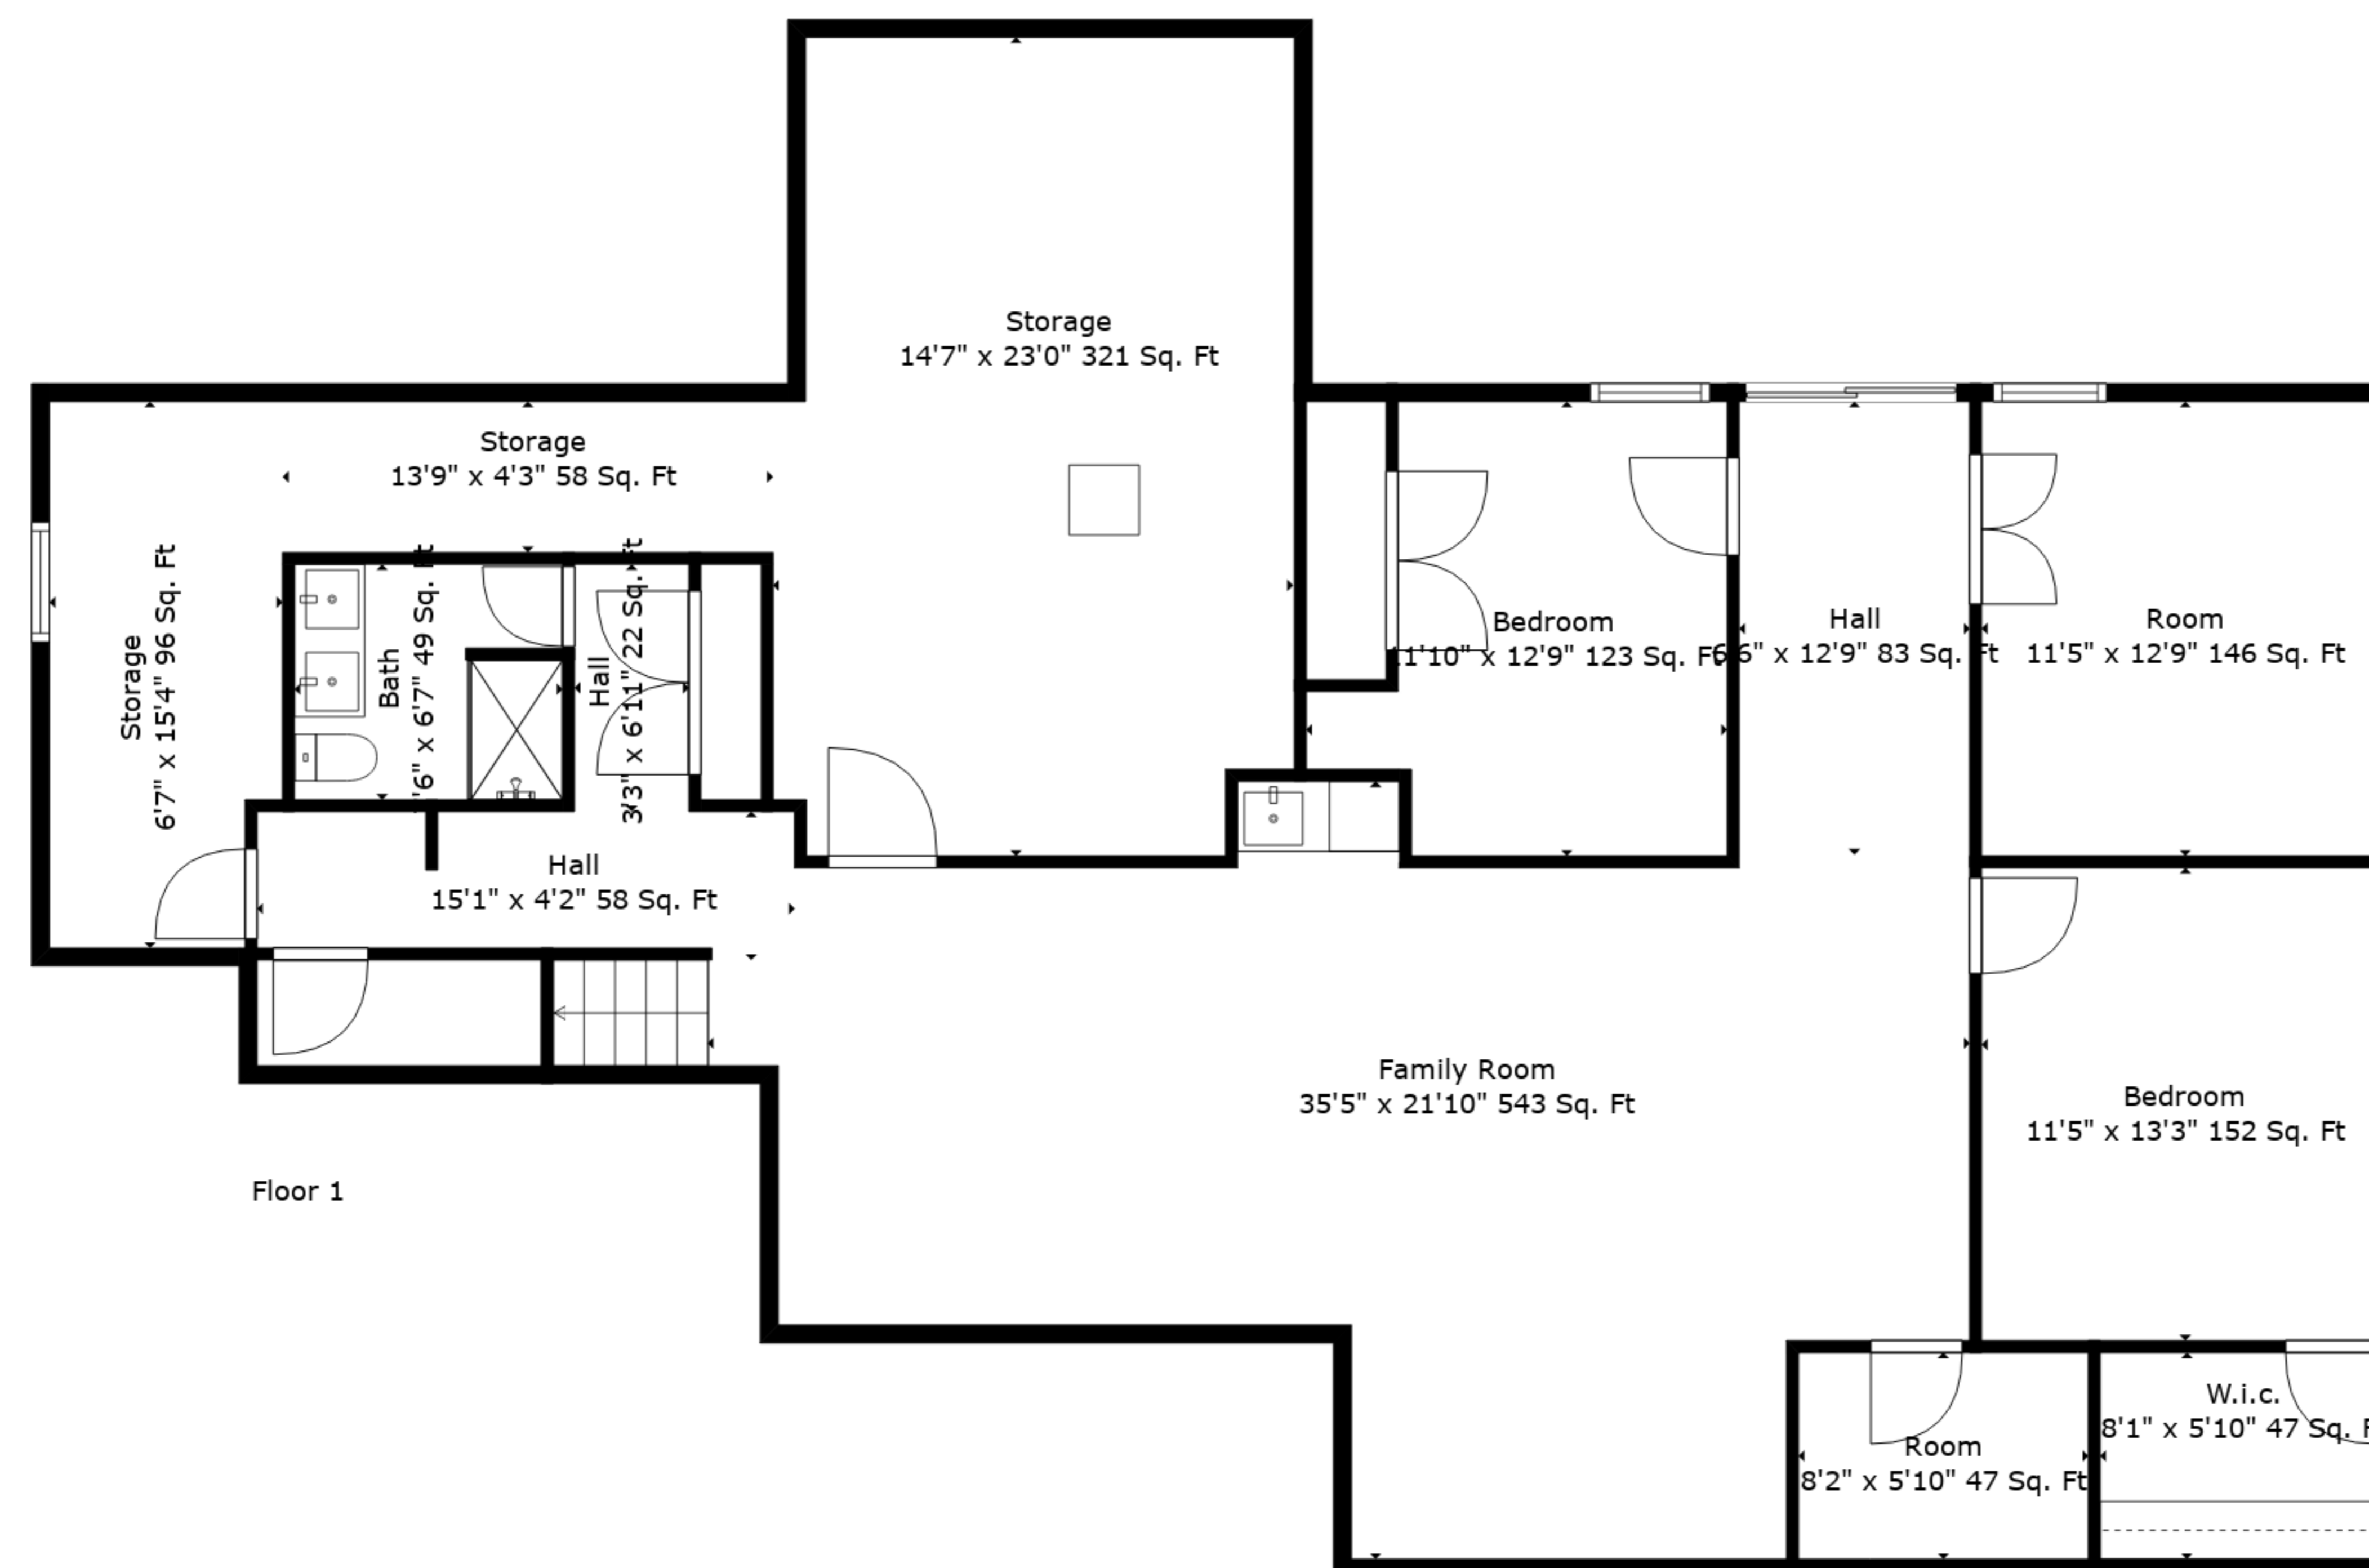

TOTAL: 3390 sq. ft

BELOW GROUND: 1394 sq. ft, FLOOR 2: 1996 sq. ft

EXCLUDED AREAS: STORAGE: 475 sq. ft, GARAGE: 493 sq. ft, FIREPLACE: 12 sq. ft

Measurements Are Deemed Highly Reliable But Not Guaranteed.

Floor 2

Floor 1

TOTAL: 3390 sq. ft

BELOW GROUND: 1394 sq. ft, FLOOR 2: 1996 sq. ft

EXCLUDED AREAS: STORAGE: 475 sq. ft, GARAGE: 493 sq. ft, FIREPLACE: 12 sq. ft

Measurements Are Deemed Highly Reliable But Not Guaranteed.