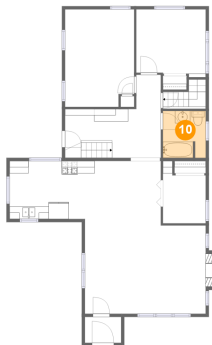

Dimensions: 11'0" x 15'6"
Area: 166 sq. ft
Counted as living area: Yes

Heated: Yes
Finished: Yes
Enclosed: Yes
Contiguous: Yes
Permitted: Yes
Wet space: No
Addition: No
Conversion: No

39 East Avenue, Naples, Ontario County, New York, United States, 14512, unit 2

9 Floor 2 - Room

Dimensions: 6'10" x 9'11"
Area: 55 sq. ft
Counted as living area: Yes

Heated: Yes
Finished: Yes
Enclosed: Yes
Contiguous: Yes
Permitted: Yes
Wet space: No
Addition: No
Conversion: No

10 Floor 2 - Bath