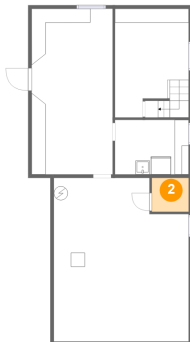

39 East Avenue, Naples, Ontario County, New York, United States, 14512, unit 2

1 Floor 1 - Room

Dimensions: 10'6" x 7'9"
Area: 82 sq. ft
Counted as living area: No

Heated: No
Finished: No
Enclosed: Yes
Contiguous: Yes
Permitted: Yes
Wet space: No
Addition: No
Conversion: No

2 Floor 1 - Room

Dimensions: 5'3" x 4'10"
Area: 25 sq. ft
Counted as living area: No

Heated: No
Finished: No
Enclosed: Yes
Contiguous: Yes
Permitted: Yes
Wet space: No
Addition: No
Conversion: No

39 East Avenue, Naples, Ontario County, New York, United States, 14512, unit 2

3 Floor 1 - Room

Dimensions: 19'3" x 23'3"
Area: 419 sq. ft
Counted as living area: No

Heated: No
Finished: No
Enclosed: Yes
Contiguous: Yes
Permitted: Yes
Wet space: No
Addition: No
Conversion: No

4 Floor 1 - Basement