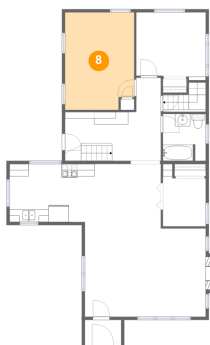

Dimensions: 15'3" x 13'2"
Area: 140 sq. ft
Counted as living area: Yes

Heated: Yes
Finished: Yes
Enclosed: Yes
Contiguous: Yes
Permitted: Yes
Wet space: No
Addition: No
Conversion: No

7 Floor 2 - Living Room

Dimensions: 19'3" x 14'0"
Area: 279 sq. ft
Counted as living area: Yes

Heated: Yes
Finished: Yes
Enclosed: Yes
Contiguous: Yes
Permitted: Yes
Wet space: No
Addition: No
Conversion: No

8 Floor 2 - Bedroom