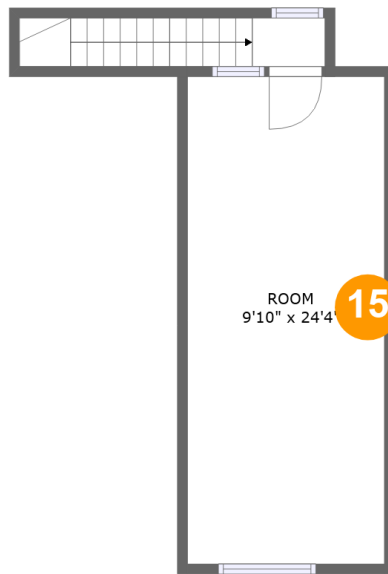

39 East Avenue, Naples, Ontario County, New York, United States, 14512, unit 2

Room dimensions

Floor 2

Total sqft: 1241 Living area: 1230

#		Dimensions	sqft	Counted as living area
6	Hall	15'3" x 13'2"	140 sq. ft	Yes
7	Living Room	19'3" x 14'0"	279 sq. ft	Yes
8	Bedroom	11'0" x 15'6"	166 sq. ft	Yes
9	Room	6'10" x 9'11"	55 sq. ft	Yes
10	Bath	6'10" x 7'5"	50 sq. ft	Yes
11	Entry	5'9" x 4'2"	24 sq. ft	Yes
12	Dining Room	12'1" x 10'3"	124 sq. ft	Yes
13	Bedroom	11'0" x 10'9"	114 sq. ft	Yes
14	Kitchen	11'11" x 9'3"	111 sq. ft	Yes

39 East Avenue, Naples, Ontario County, New York, United States, 14512, unit 2

Room dimensions

Floor 3

Total sqft: 326

Living area: 187

#		Dimensions	sqft	Counted as living area
15	Room	9'10" x 24'4"	129 sq. ft	Yes