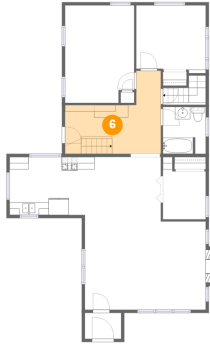

3 Floor 1 - Room

Dimensions: 19'3" x 23'3"
Area: 419 sq. ft
Counted as living area: No

Heated: No
Finished: No
Enclosed: Yes
Contiguous: Yes
Permitted: Yes
Wet space: No
Addition: No
Conversion: No

4 Floor 1 - Basement

Dimensions: 11'7" x 23'7"
Area: 273 sq. ft
Counted as living area: No

Heated: No
Finished: No
Enclosed: Yes
Contiguous: Yes
Permitted: Yes
Wet space: No
Addition: No
Conversion: No

5 Floor 1 - Room

Dimensions: 10'6" x 15'6"
Area: 161 sq. ft
Counted as living area: No

Dimensions: 15'3" x 13'2"
Area: 140 sq. ft
Counted as living area: Yes

Heated: Yes
Finished: Yes
Enclosed: Yes
Contiguous: Yes
Permitted: Yes
Wet space: No
Addition: No
Conversion: No

7 Floor 2 - Living Room