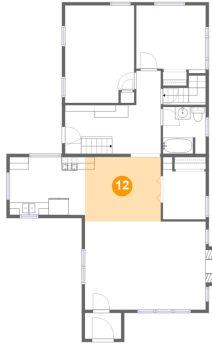

9 Floor 2 - Room

Dimensions: 6'10" x 9'11"
Area: 55 sq. ft
Counted as living area: Yes

Heated: Yes
Finished: Yes
Enclosed: Yes
Contiguous: Yes
Permitted: Yes
Wet space: No
Addition: No
Conversion: No

10 Floor 2 - Bath

Dimensions: 6'10" x 7'5"
Area: 50 sq. ft
Counted as living area: Yes

Heated: Yes
Finished: Yes
Enclosed: Yes
Contiguous: Yes
Permitted: Yes
Wet space: Yes
Addition: No
Conversion: No

11 Floor 2 - Entry

Dimensions: 5'9" x 4'2"
Area: 24 sq. ft
Counted as living area: Yes

Heated: Yes
Finished: Yes
Enclosed: Yes
Contiguous: Yes
Permitted: Yes
Wet space: No
Addition: No
Conversion: No

39 East Avenue, Naples, Ontario County, New York, United States, 14512, unit 2

12 Floor 2 - Dining Room