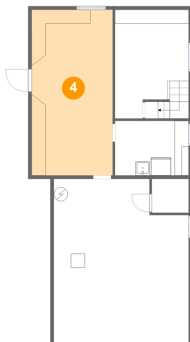

2 Floor 1 - Room

Dimensions: 5'3" x 4'10"
Area: 25 sq. ft
Counted as living area: No

Heated: No
Finished: No
Enclosed: Yes
Contiguous: Yes
Permitted: Yes
Wet space: No
Addition: No
Conversion: No

39 East Avenue, Naples, Ontario County, New York, United States, 14512, unit 2

3 Floor 1 - Room

Dimensions: 19'3" x 23'3"
Area: 419 sq. ft
Counted as living area: No

Heated: No
Finished: No
Enclosed: Yes
Contiguous: Yes
Permitted: Yes
Wet space: No
Addition: No
Conversion: No

4 Floor 1 - Basement