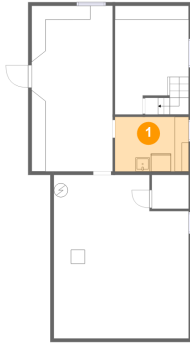

39 East Avenue, Naples, Ontario County, New York, United States, 14512, unit 2

Room dimensions

Floor 3

Total sqft: 326

Living area: 187

#		Dimensions	sqft	Counted as living area
15	Room	9'10" x 24'4"	129 sq. ft	Yes

39 East Avenue, Naples, Ontario County, New York, United States, 14512, unit 2

1 Floor 1 - Room

Dimensions: 10'6" x 7'9"
Area: 82 sq. ft
Counted as living area: No

Heated: No
Finished: No
Enclosed: Yes
Contiguous: Yes
Permitted: Yes
Wet space: No
Addition: No
Conversion: No