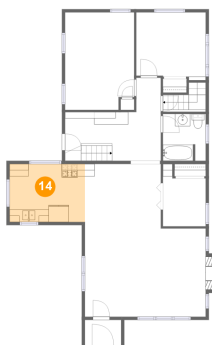

Dimensions: 12'1" x 10'3"
Area: 124 sq. ft
Counted as living area: Yes

Heated: Yes
Finished: Yes
Enclosed: Yes
Contiguous: Yes
Permitted: Yes
Wet space: No
Addition: No
Conversion: No

13 Floor 2 - Bedroom

Dimensions: 11'0" x 10'9"
Area: 114 sq. ft
Counted as living area: Yes

Heated: Yes
Finished: Yes
Enclosed: Yes
Contiguous: Yes
Permitted: Yes
Wet space: No
Addition: No
Conversion: No

14 Floor 2 - Kitchen