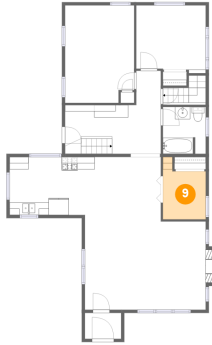

39 East Avenue, Naples, Ontario County, New York, United States, 14512, unit 2

9 Floor 2 - Room

Dimensions: 6'10" x 9'11"
Area: 55 sq. ft
Counted as living area: Yes

Heated: Yes
Finished: Yes
Enclosed: Yes
Contiguous: Yes
Permitted: Yes
Wet space: No
Addition: No
Conversion: No