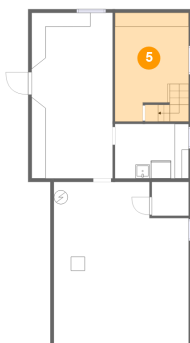

3 Floor 1 - Room

Dimensions: 19'3" x 23'3"
Area: 419 sq. ft
Counted as living area: No

Heated: No
Finished: No
Enclosed: Yes
Contiguous: Yes
Permitted: Yes
Wet space: No
Addition: No
Conversion: No

4 Floor 1 - Basement

Dimensions: 11'7" x 23'7"
Area: 273 sq. ft
Counted as living area: No

Heated: No
Finished: No
Enclosed: Yes
Contiguous: Yes
Permitted: Yes
Wet space: No
Addition: No
Conversion: No

5 Floor 1 - Room

Dimensions: 10'6" x 15'6"
Area: 161 sq. ft
Counted as living area: No