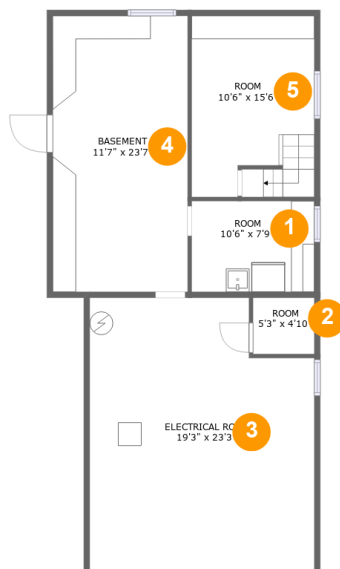

39 East Avenue, Naples, Ontario County, New York, United States, 14512, unit 2

Room dimensions

Floor 1

Total sqft: 1058 Living area: 0

#		Dimensions	sqft	Counted as living area
1	Room	10'6" x 7'9"	82 sq. ft	No
2	Room	5'3" x 4'10"	25 sq. ft	No
3	Room	19'3" x 23'3"	419 sq. ft	No
4	Basement	11'7" x 23'7"	273 sq. ft	No
5	Room	10'6" x 15'6"	161 sq. ft	No

Dimensions: 15'3" x 13'2"
Area: 140 sq. ft
Counted as living area: Yes

Heated: Yes
Finished: Yes
Enclosed: Yes
Contiguous: Yes
Permitted: Yes
Wet space: No
Addition: No
Conversion: No

7 Floor 2 - Living Room

Dimensions: 12'1" x 10'3"
Area: 124 sq. ft
Counted as living area: Yes

Heated: Yes
Finished: Yes
Enclosed: Yes
Contiguous: Yes
Permitted: Yes
Wet space: No
Addition: No
Conversion: No

13 Floor 2 - Bedroom

15 Floor 3 - Room

Dimensions: 9'10" x 24'4"
Area: 129 sq. ft
Counted as living area: Yes

Heated: Yes
Finished: Yes
Enclosed: Yes
Contiguous: Yes
Permitted: Yes
Wet space: No
Addition: No
Conversion: No