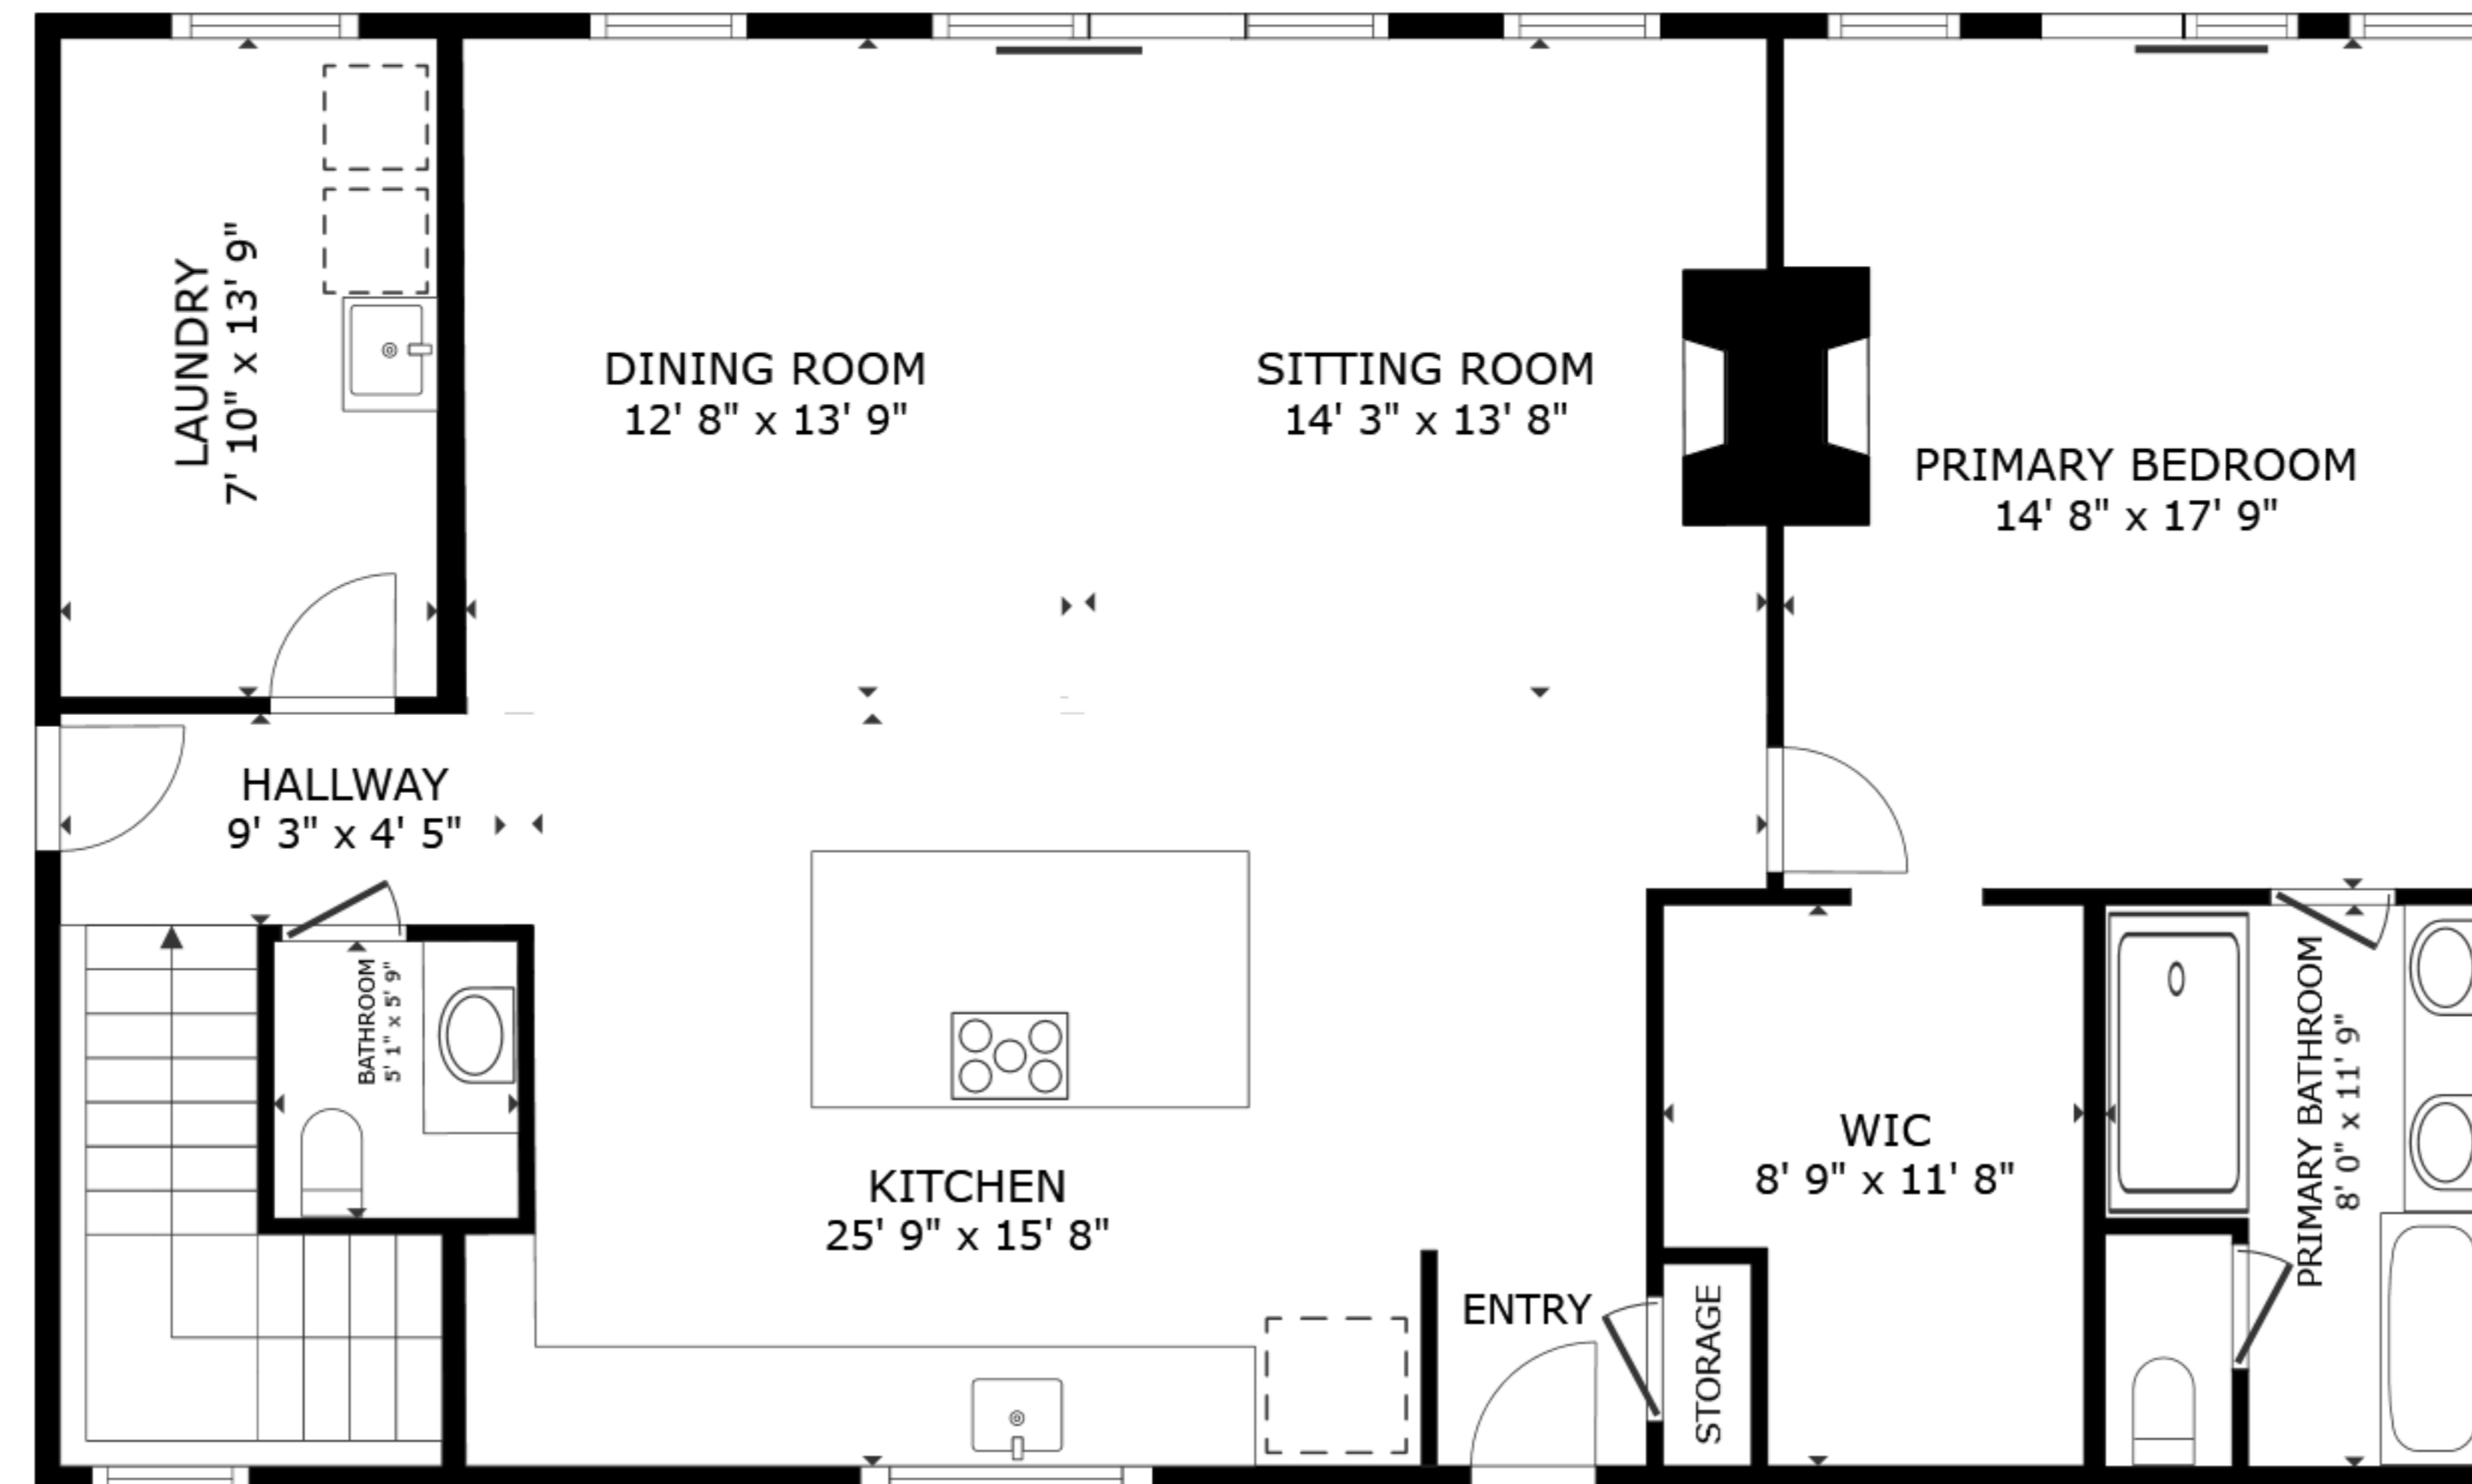

FLOOR 1

FLOOR 2

GROSS INTERNAL AREA  
 FLOOR 1 1,431 sq.ft. FLOOR 2 1,505 sq.ft.  
 TOTAL : 2,937 sq.ft.

SIZES AND DIMENSIONS ARE APPROXIMATE, ACTUAL MAY VARY.