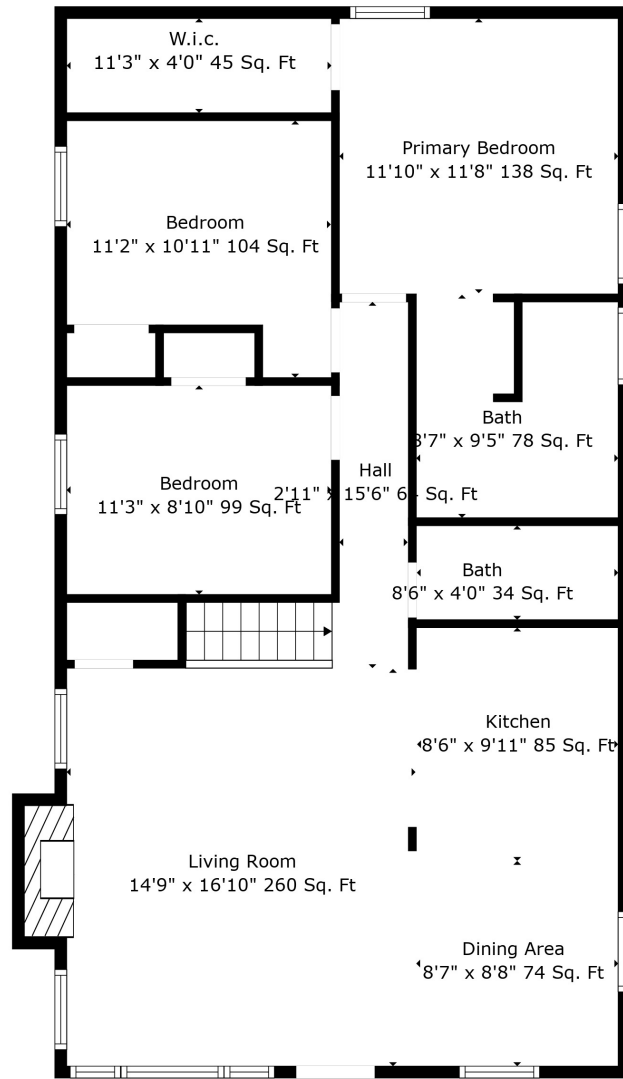

Floor 1

Floor 2

Total scanned area: 2170 sq. ft

Measurements Are Deemed Highly Reliable But Not Guaranteed.

Total scanned area: 2170 sq. ft

Measurements Are Deemed Highly Reliable But Not Guaranteed.

Total scanned area: 2170 sq. ft