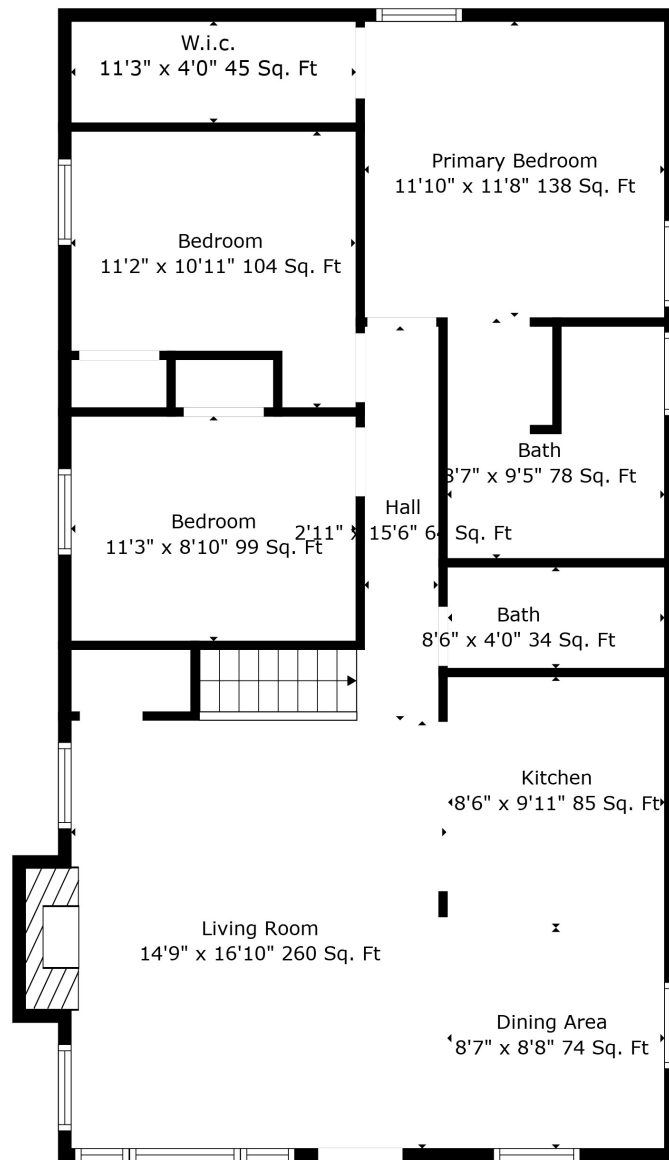

Floor 1

Floor 2

Total scanned area: 2170 sq. ft

Measurements Are Deemed Highly Reliable But Not Guaranteed.

Total scanned area: 2170 sq. ft

Measurements Are Deemed Highly Reliable But Not Guaranteed.

Total scanned area: 2170 sq. ft