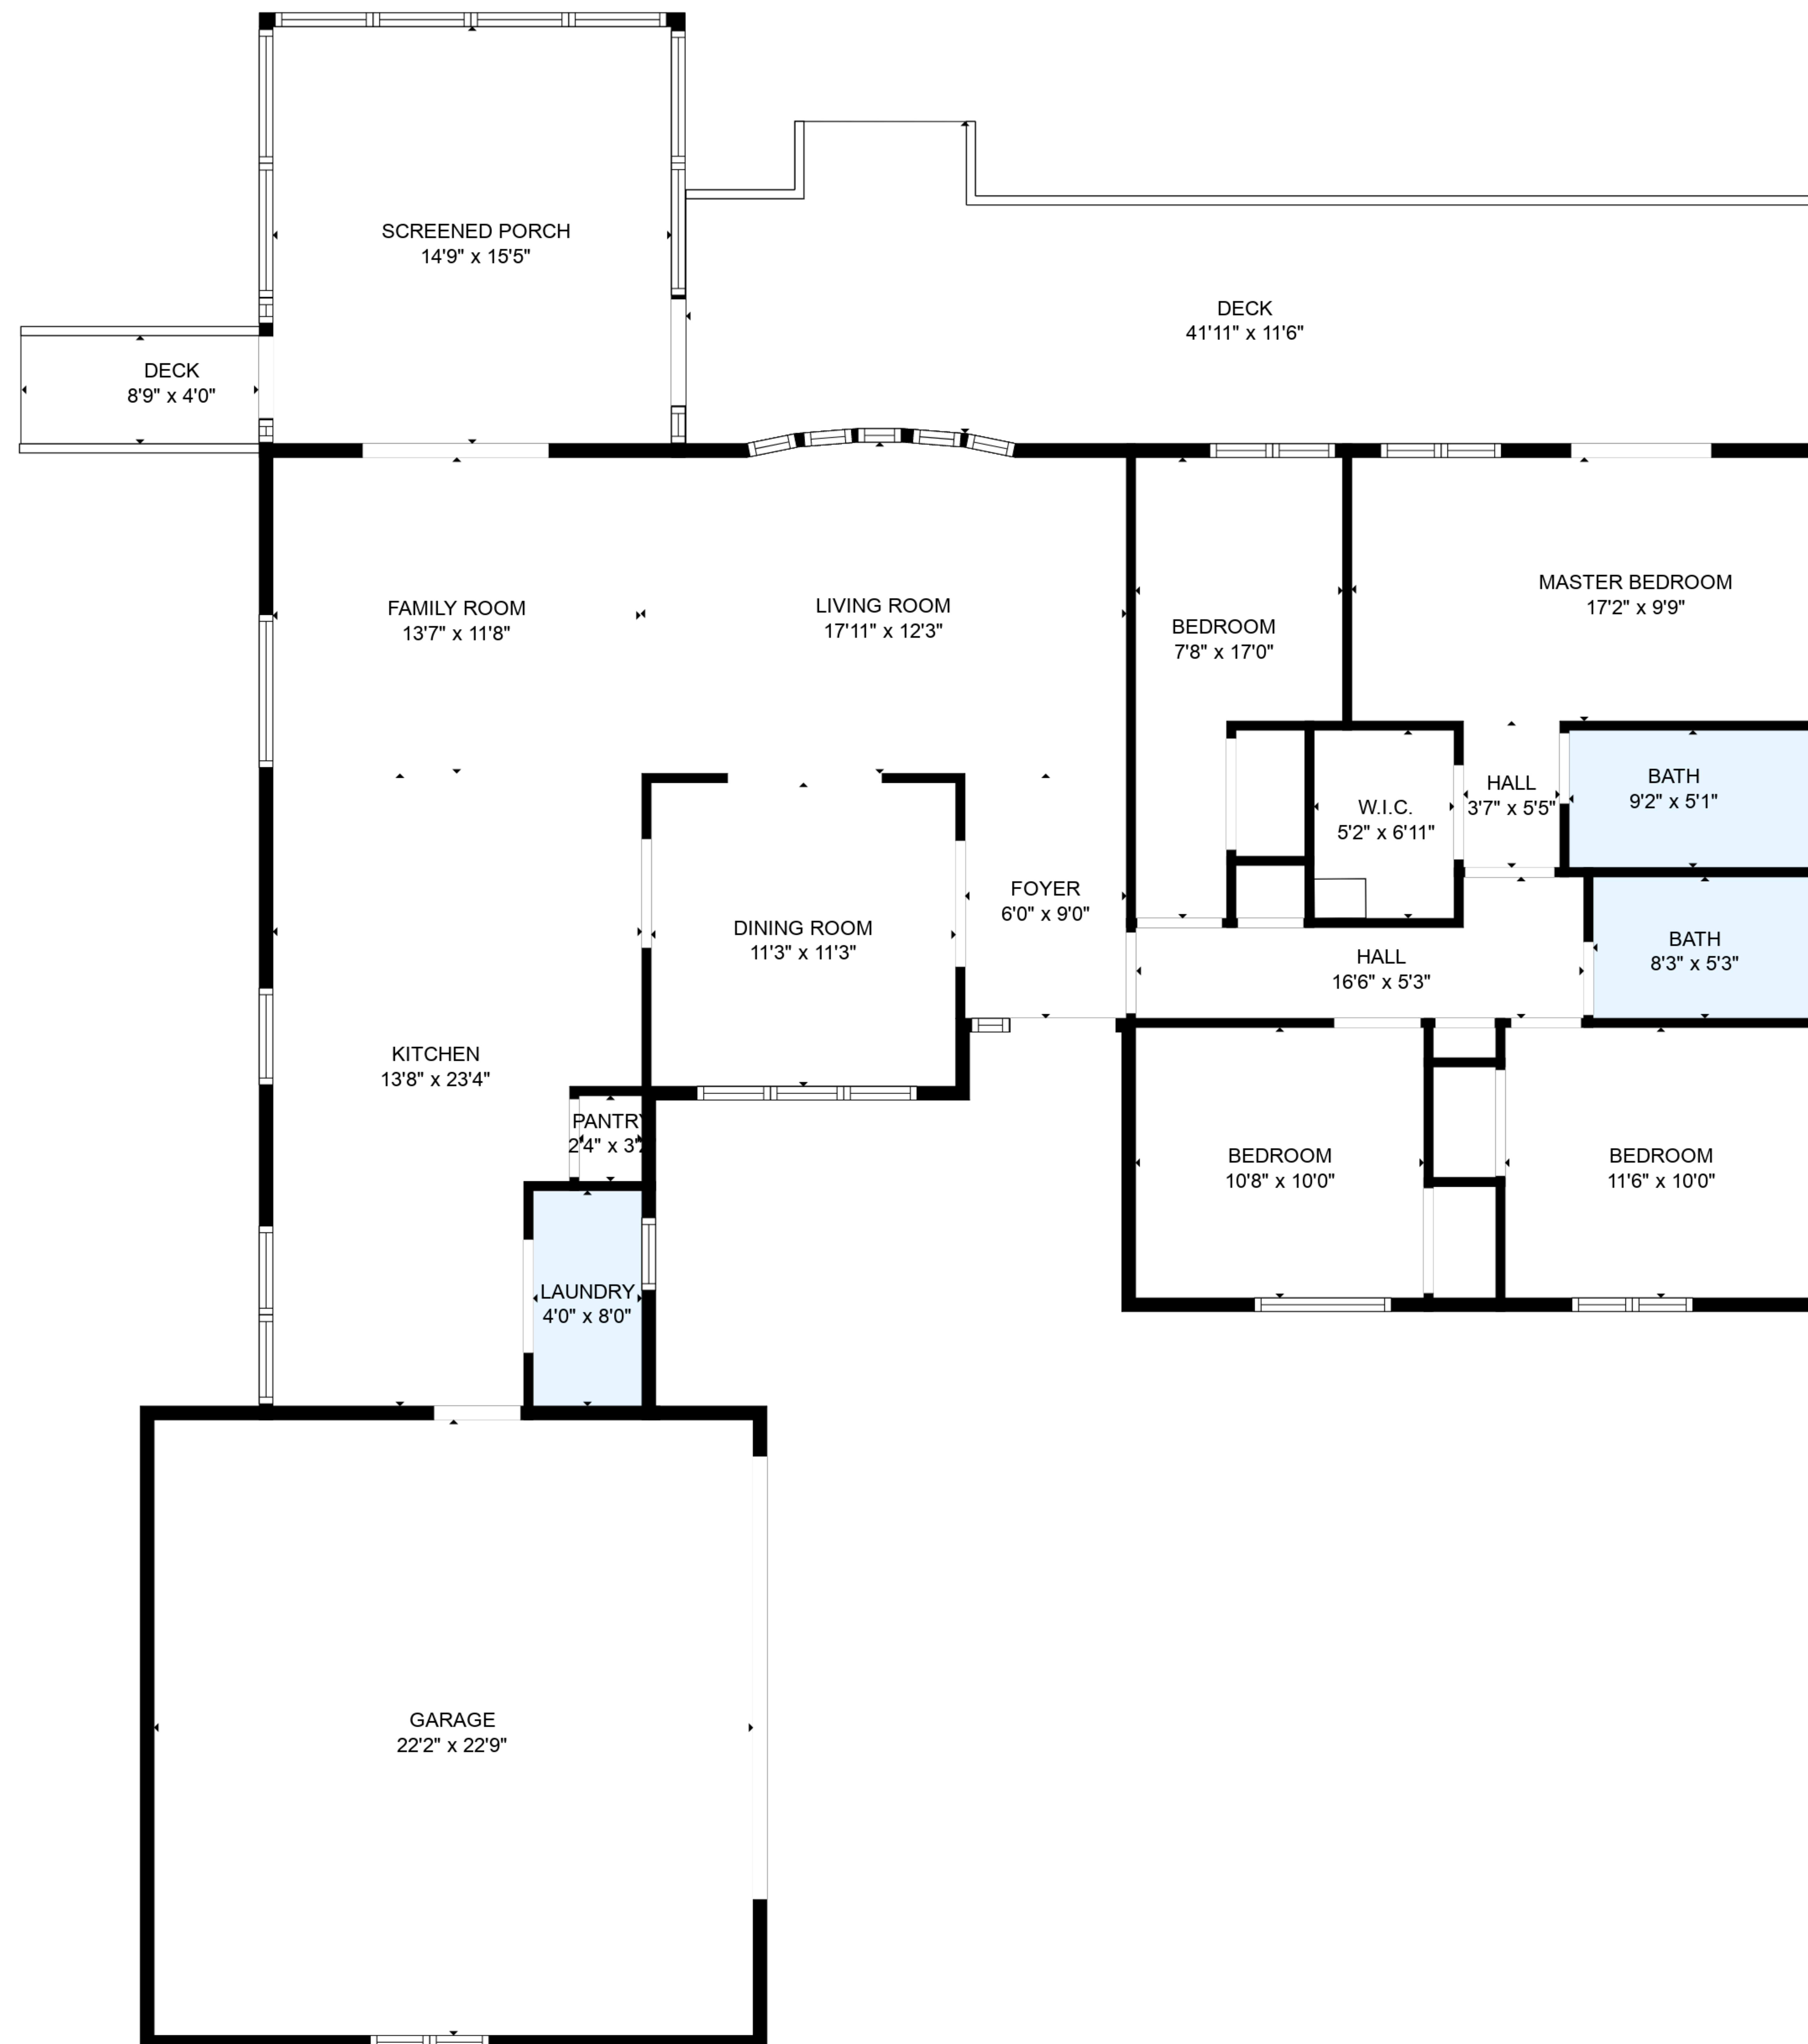

TOTAL: 1670 sq. ft

FLOOR 1: 1670 sq. ft

EXCLUDED AREAS: SCREENED PORCH: 227 sq. ft, DECK: 437 sq. ft, GARAGE: 503 sq. ft

FLOOR PLAN CREATED BY CUBICASA APP. MEASUREMENTS DEEMED HIGHLY RELIABLE BUT NOT GUARANTEED.