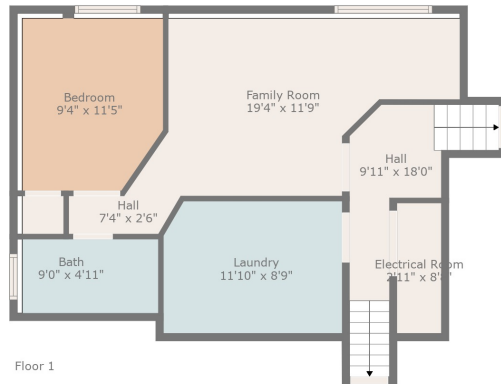

Floor 2

Floor 3

Floor 1

TOTAL: 1756 sq. ft

Below Ground: 587 sq. ft, FLOOR 2: 506 sq. ft, FLOOR 3: 663 sq. ft

EXCLUDED AREAS: ELECTRICAL ROOM: 26 sq. ft, GARAGE: 469 sq. ft, OPEN TO BELOW: 441 sq. ft

Measurements Are Calculated By Cubicasa Technology. Deemed Highly Reliable But Not Guaranteed.

TOTAL: 1756 sq. ft

Below Ground: 587 sq. ft, FLOOR 2: 506 sq. ft, FLOOR 3: 663 sq. ft

EXCLUDED AREAS: ELECTRICAL ROOM: 26 sq. ft, GARAGE: 469 sq. ft, OPEN TO BELOW: 441 sq. ft

Measurements Are Calculated By Cubicasa Technology. Deemed Highly Reliable But Not Guaranteed.