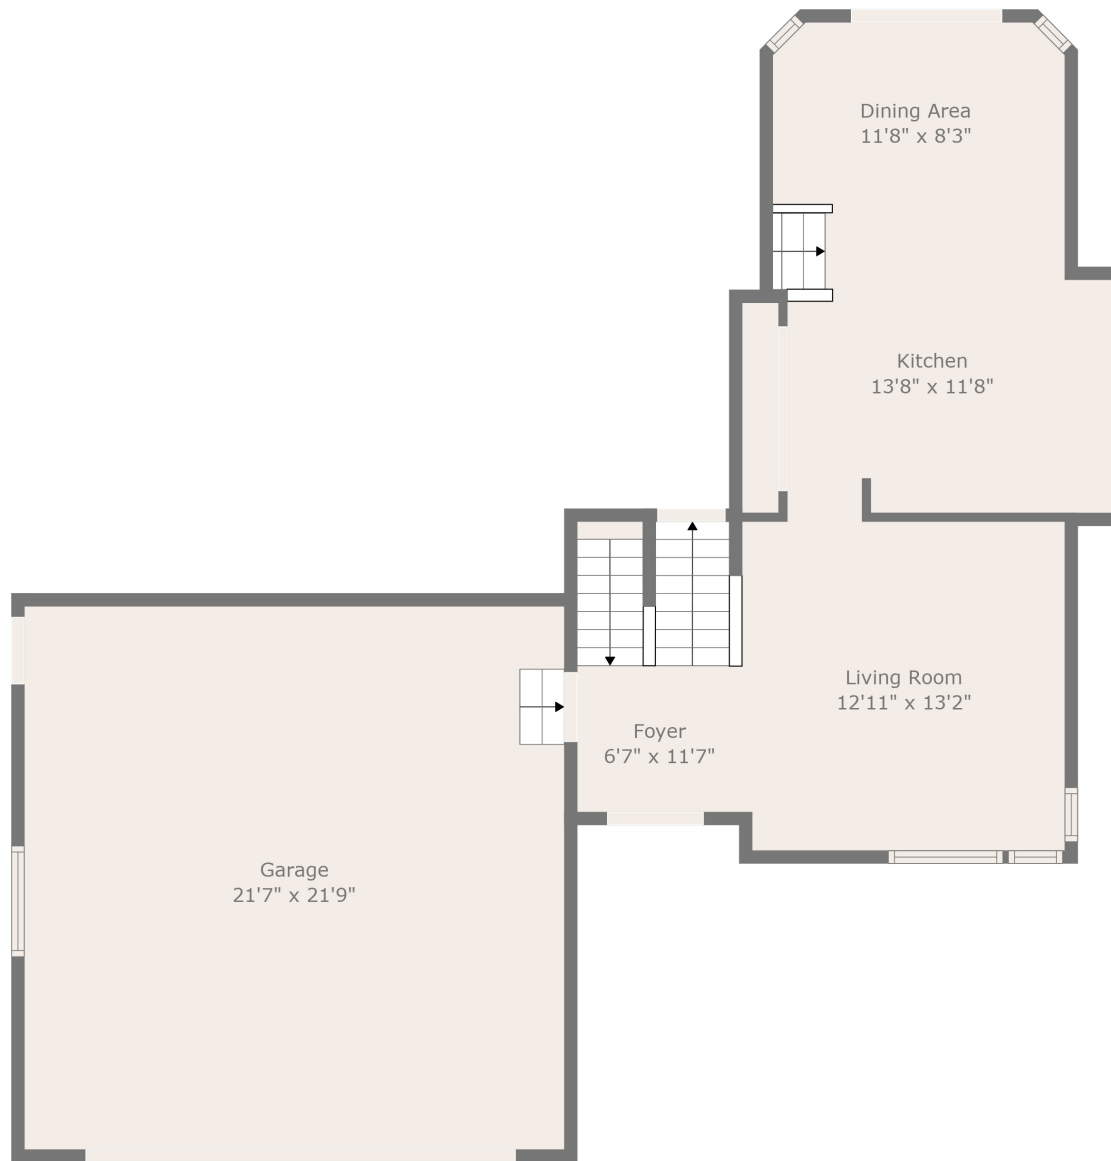

Floor 2

Floor 3

Floor 1

TOTAL: 1756 sq. ft

Below Ground: 587 sq. ft, FLOOR 2: 506 sq. ft, FLOOR 3: 663 sq. ft

EXCLUDED AREAS: ELECTRICAL ROOM: 26 sq. ft, GARAGE: 469 sq. ft, OPEN TO BELOW: 441 sq. ft

Measurements Are Calculated By Cubicasa Technology. Deemed Highly Reliable But Not Guaranteed.

TOTAL: 1756 sq. ft

Below Ground: 587 sq. ft, FLOOR 2: 506 sq. ft, FLOOR 3: 663 sq. ft

EXCLUDED AREAS: ELECTRICAL ROOM: 26 sq. ft, GARAGE: 469 sq. ft, OPEN TO BELOW: 441 sq. ft

Measurements Are Calculated By Cubicasa Technology. Deemed Highly Reliable But Not Guaranteed.