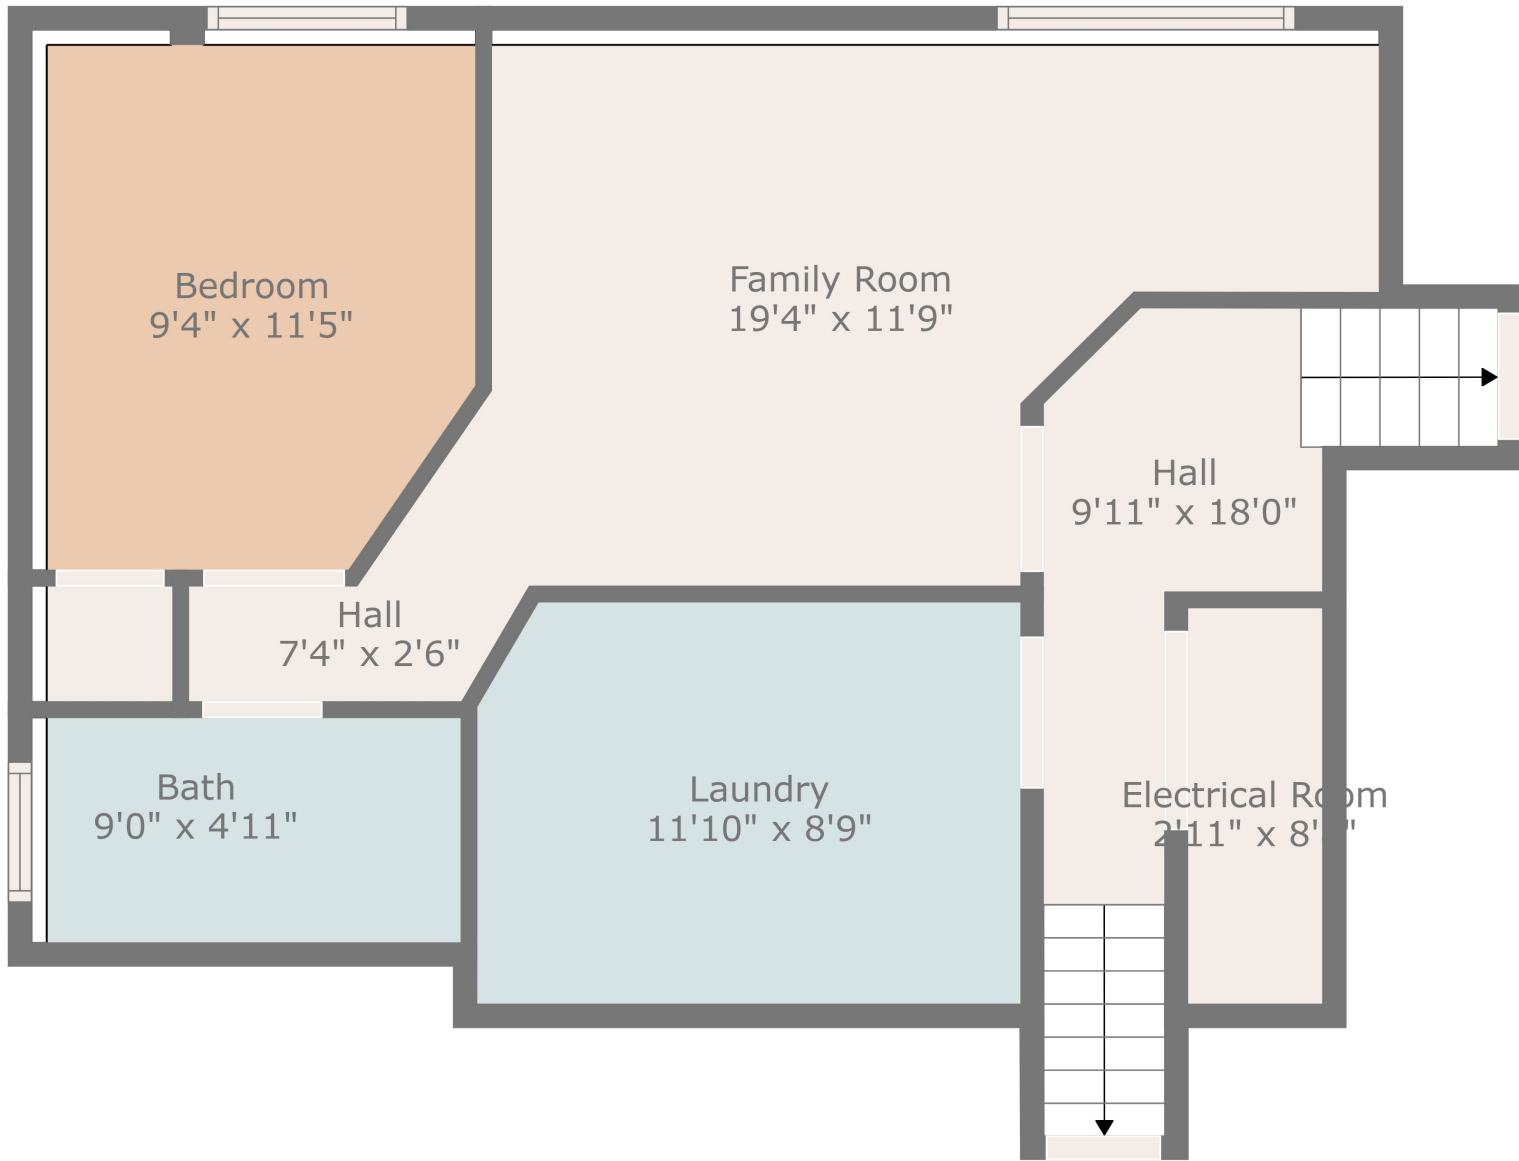

Floor 2

Floor 3

Floor 1

TOTAL: 1756 sq. ft

Below Ground: 587 sq. ft, FLOOR 2: 506 sq. ft, FLOOR 3: 663 sq. ft

EXCLUDED AREAS: ELECTRICAL ROOM: 26 sq. ft, GARAGE: 469 sq. ft, OPEN TO BELOW: 441 sq. ft

Measurements Are Calculated By Cubicasa Technology. Deemed Highly Reliable But Not Guaranteed.

TOTAL: 1756 sq. ft

Below Ground: 587 sq. ft, FLOOR 2: 506 sq. ft, FLOOR 3: 663 sq. ft

EXCLUDED AREAS: ELECTRICAL ROOM: 26 sq. ft, GARAGE: 469 sq. ft, OPEN TO BELOW: 441 sq. ft

Measurements Are Calculated By Cubicasa Technology. Deemed Highly Reliable But Not Guaranteed.