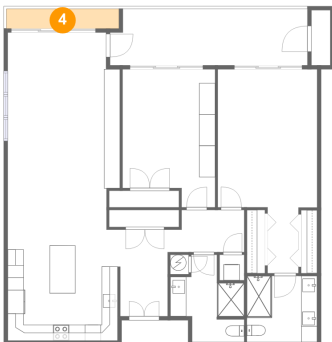

4 Floor 1 - Outdoor

Dimensions: 14'0" x 2'5"
Area: 35 sq. ft
Counted as living area: No

Heated: No
Finished: Yes
Enclosed: No
Contiguous: Yes
Permitted: Yes
Wet space: No
Addition: No
Conversion: No