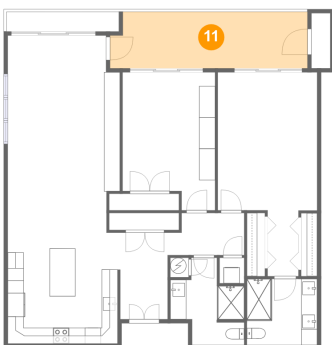

11 Floor 1 - Outdoor

Dimensions: 24'8" x 7'0"
Area: 170 sq. ft
Counted as living area: No

Heated: No
Finished: Yes
Enclosed: No
Contiguous: Yes
Permitted: Yes
Wet space: No
Addition: No
Conversion: No