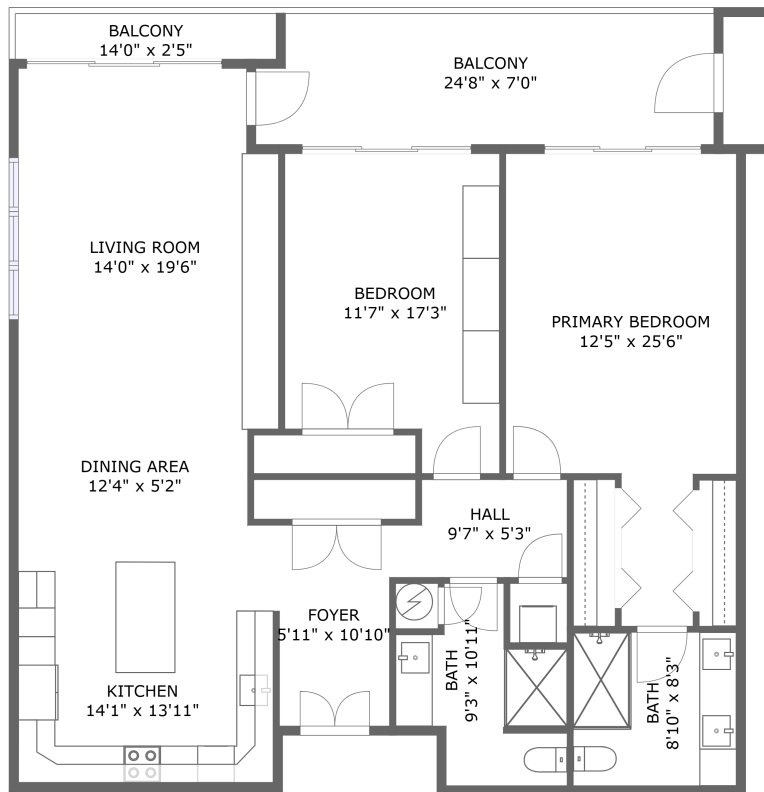

4 Belleview Boulevard, Belleair, Pinellas County, Florida, United States, 33756, 606

FLOOR 1

Property summary

0 Garages

2 Bedrooms

2 Bathrooms

0 Half baths

1 Floors

1,345
Gross living
area sqft

1,566
Total sqft