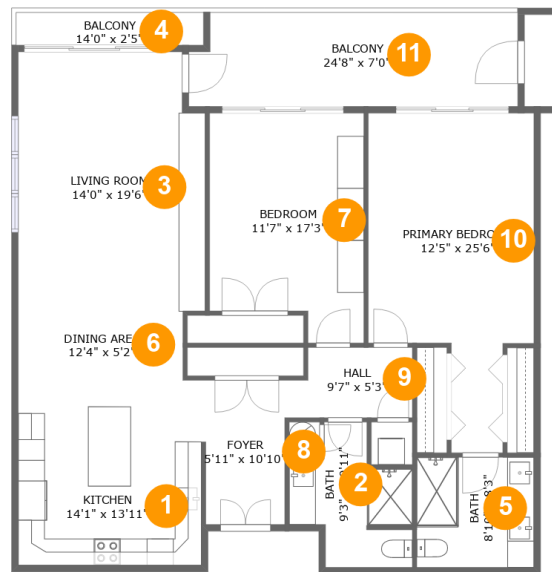

## Property summary

 **0** Garages

 **2** Bedrooms

 **2** Bathrooms

 **0** Half baths

 **1** Floors

 **1,345**  
Gross living  
area sqft

 **1,566**  
Total sqft

## Room dimensions

Floor 1

Total sqft: 1566 Living area: 1345

#		Dimensions	sqft	Counted as living area
1	Kitchen	14'1" x 13'11"	192 sq. ft	Yes
2	Bath	9'3" x 10'11"	72 sq. ft	Yes
3	Living Room	14'0" x 19'6"	265 sq. ft	Yes
4	Outdoor	14'0" x 2'5"	35 sq. ft	No
5	Bath	8'10" x 8'3"	73 sq. ft	Yes
6	Dining Room	12'4" x 5'2"	64 sq. ft	Yes
7	Bedroom	11'7" x 17'3"	182 sq. ft	Yes
8	Entry	5'11" x 10'10"	64 sq. ft	Yes
9	Hall	9'7" x 5'3"	46 sq. ft	Yes
10	Bedroom	12'5" x 25'6"	246 sq. ft	Yes
11	Outdoor	24'8" x 7'0"	170 sq. ft	No

## 1 Floor 1 - Kitchen

Dimensions: 14'1" x 13'11"  
Area: 192 sq. ft  
Counted as living area: Yes

Heated: Yes  
Finished: Yes  
Enclosed: Yes  
Contiguous: Yes  
Permitted: Yes  
Wet space: No  
Addition: No  
Conversion: No

## 6 Floor 1 - Dining Room

Dimensions: 12'4" x 5'2"  
Area: 64 sq. ft  
Counted as living area: Yes

Heated: Yes  
Finished: Yes  
Enclosed: Yes  
Contiguous: Yes  
Permitted: Yes  
Wet space: No  
Addition: No  
Conversion: No