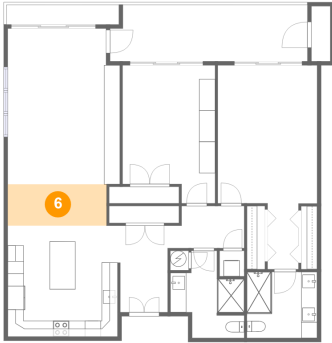

4 Belleview Boulevard, Belleair, Pinellas County, Florida, United States, 33756, 606

6 Floor 1 - Dining Room

Dimensions: 12'4" x 5'2"
Area: 64 sq. ft
Counted as living area: Yes

Heated: Yes
Finished: Yes
Enclosed: Yes
Contiguous: Yes
Permitted: Yes
Wet space: No
Addition: No
Conversion: No