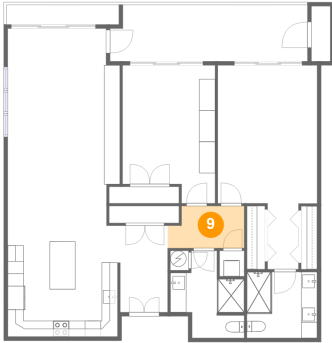

4 Belleview Boulevard, Belleair, Pinellas County, Florida, United States, 33756, 606

9 Floor 1 - Hall

Dimensions: 9'7" x 5'3"
Area: 46 sq. ft
Counted as living area: Yes

Heated: Yes
Finished: Yes
Enclosed: Yes
Contiguous: Yes
Permitted: Yes
Wet space: No
Addition: No
Conversion: No