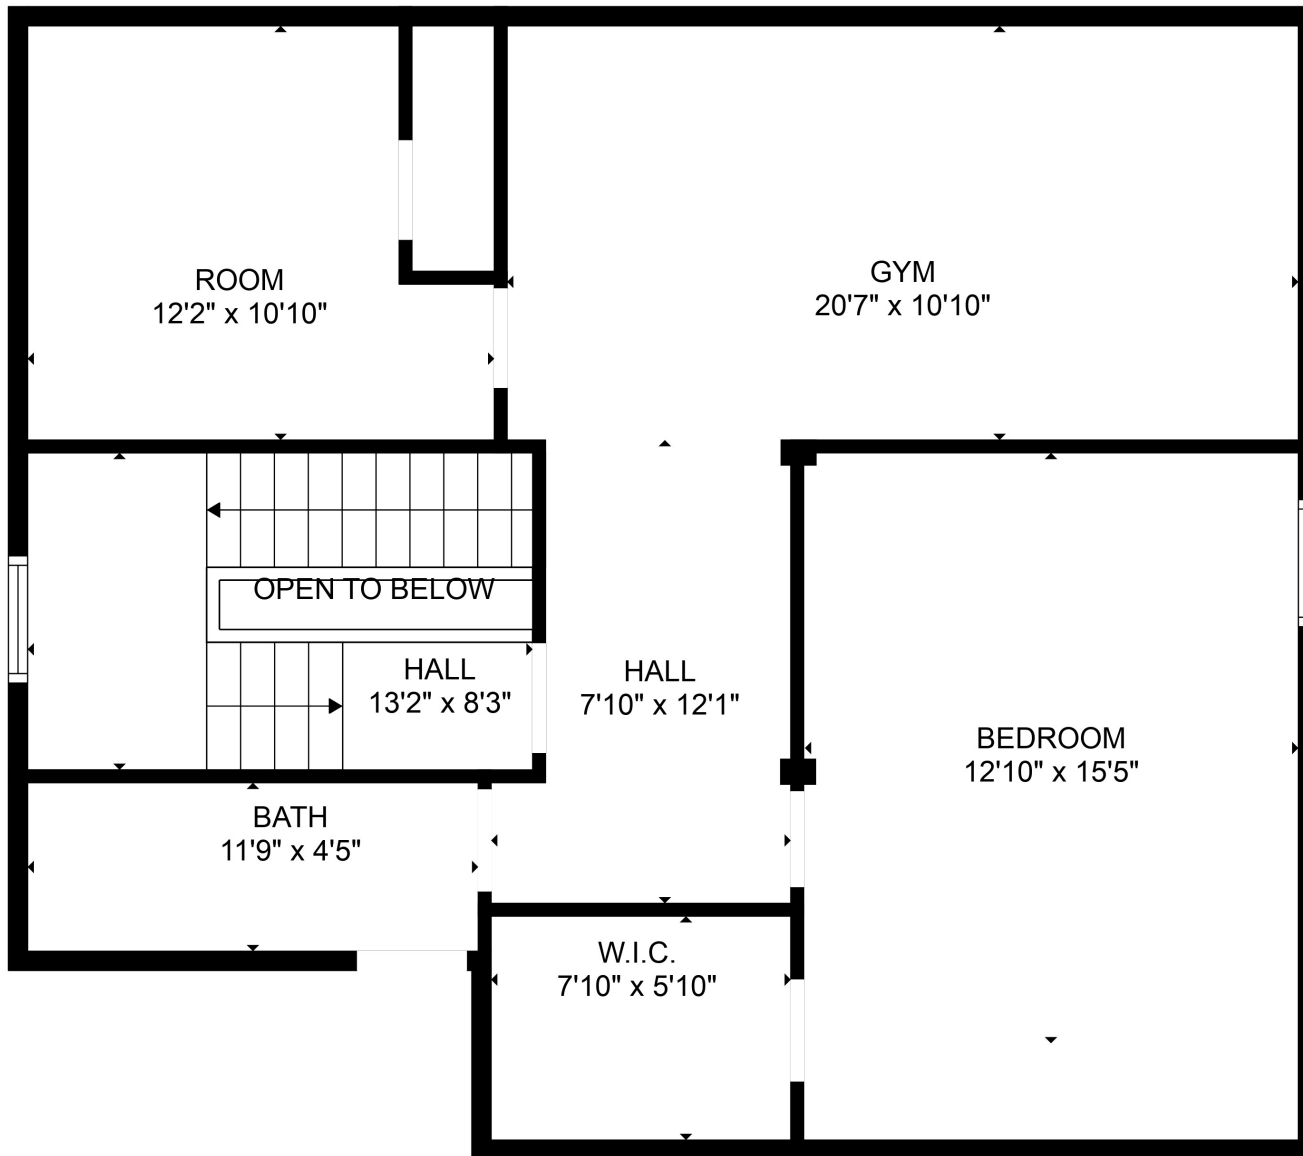

FLOOR 1

FLOOR 2

FLOOR 3

Total scanned area: 5297 sq. ft

SIZES AND DIMENSIONS ARE APPROXIMATE. ACTUAL MAY VARY.

Total scanned area: 5297 sq. ft

SIZES AND DIMENSIONS ARE APPROXIMATE. ACTUAL MAY VARY.

Total scanned area: 5297 sq. ft

SIZES AND DIMENSIONS ARE APPROXIMATE. ACTUAL MAY VARY.

Total scanned area: 5297 sq. ft

SIZES AND DIMENSIONS ARE APPROXIMATE. ACTUAL MAY VARY.