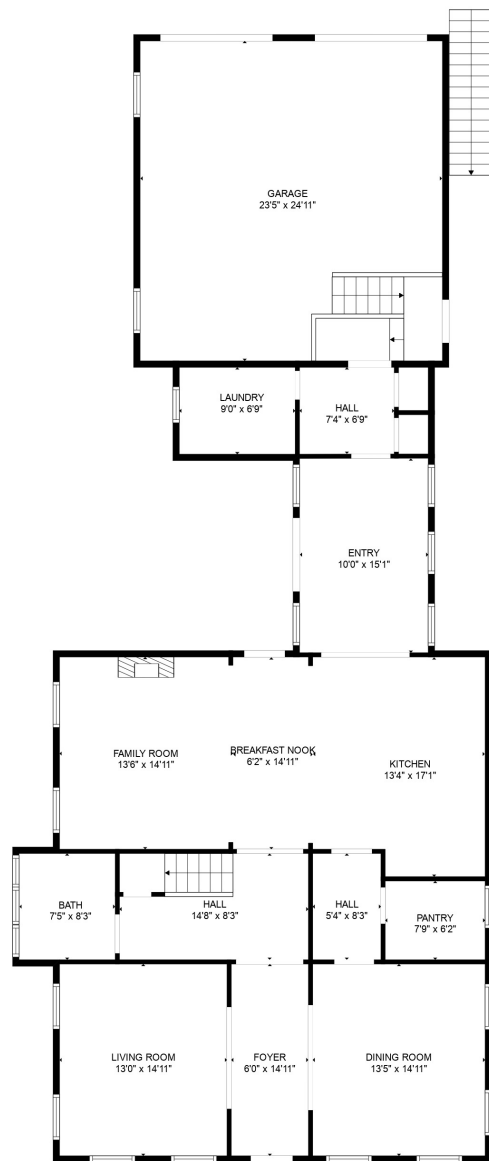

FLOOR 1

FLOOR 2

FLOOR 3

Total scanned area: 5297 sq. ft

SIZES AND DIMENSIONS ARE APPROXIMATE. ACTUAL MAY VARY.

Total scanned area: 5297 sq. ft

SIZES AND DIMENSIONS ARE APPROXIMATE. ACTUAL MAY VARY.

Total scanned area: 5297 sq. ft

SIZES AND DIMENSIONS ARE APPROXIMATE. ACTUAL MAY VARY.

Total scanned area: 5297 sq. ft

SIZES AND DIMENSIONS ARE APPROXIMATE. ACTUAL MAY VARY.