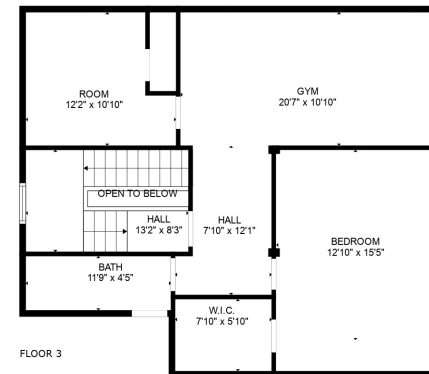

FLOOR 1

FLOOR 2

FLOOR 3

Total scanned area: 5297 sq. ft

SIZES AND DIMENSIONS ARE APPROXIMATE. ACTUAL MAY VARY.

Total scanned area: 5297 sq. ft

SIZES AND DIMENSIONS ARE APPROXIMATE. ACTUAL MAY VARY.

Total scanned area: 5297 sq. ft

SIZES AND DIMENSIONS ARE APPROXIMATE. ACTUAL MAY VARY.

Total scanned area: 5297 sq. ft

SIZES AND DIMENSIONS ARE APPROXIMATE. ACTUAL MAY VARY.