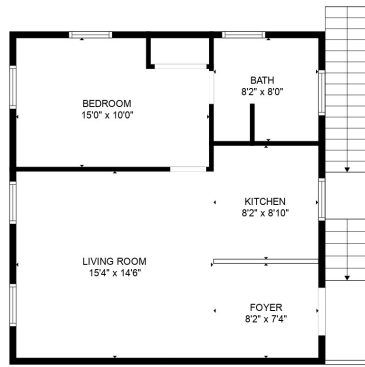

FLOOR 1

FLOOR 2

FLOOR 3

Total scanned area: 5297 sq. ft

SIZES AND DIMENSIONS ARE APPROXIMATE. ACTUAL MAY VARY.

Total scanned area: 5297 sq. ft

SIZES AND DIMENSIONS ARE APPROXIMATE. ACTUAL MAY VARY.

Total scanned area: 5297 sq. ft

SIZES AND DIMENSIONS ARE APPROXIMATE. ACTUAL MAY VARY.

Total scanned area: 5297 sq. ft

SIZES AND DIMENSIONS ARE APPROXIMATE. ACTUAL MAY VARY.