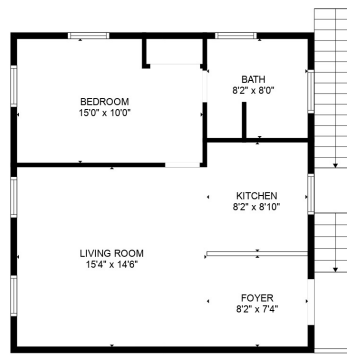

FLOOR 1

FLOOR 2

FLOOR 3

Total scanned area: 5297 sq. ft

SIZES AND DIMENSIONS ARE APPROXIMATE. ACTUAL MAY VARY.

Total scanned area: 5297 sq. ft

SIZES AND DIMENSIONS ARE APPROXIMATE. ACTUAL MAY VARY.

Total scanned area: 5297 sq. ft

SIZES AND DIMENSIONS ARE APPROXIMATE. ACTUAL MAY VARY.

Total scanned area: 5297 sq. ft

SIZES AND DIMENSIONS ARE APPROXIMATE. ACTUAL MAY VARY.