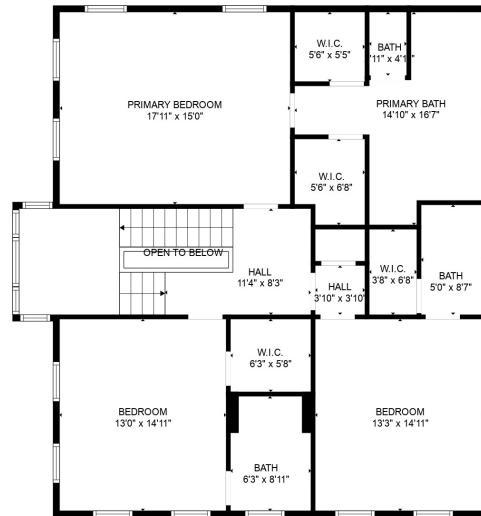

FLOOR 1

FLOOR 2

FLOOR 3

Total scanned area: 5297 sq. ft

SIZES AND DIMENSIONS ARE APPROXIMATE. ACTUAL MAY VARY.

Total scanned area: 5297 sq. ft

SIZES AND DIMENSIONS ARE APPROXIMATE. ACTUAL MAY VARY.

Total scanned area: 5297 sq. ft

SIZES AND DIMENSIONS ARE APPROXIMATE. ACTUAL MAY VARY.

Total scanned area: 5297 sq. ft

SIZES AND DIMENSIONS ARE APPROXIMATE. ACTUAL MAY VARY.