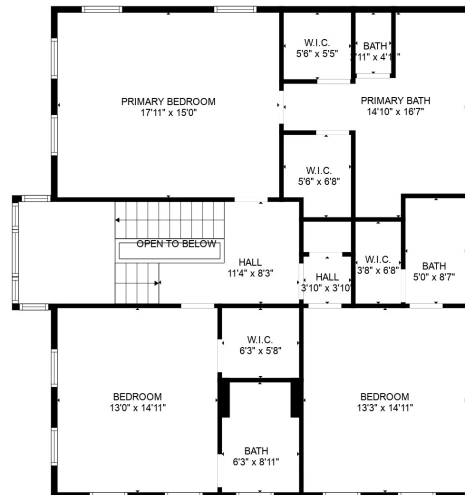

FLOOR 1

FLOOR 2

FLOOR 3

Total scanned area: 5297 sq. ft

SIZES AND DIMENSIONS ARE APPROXIMATE. ACTUAL MAY VARY.

Total scanned area: 5297 sq. ft

SIZES AND DIMENSIONS ARE APPROXIMATE. ACTUAL MAY VARY.

Total scanned area: 5297 sq. ft

SIZES AND DIMENSIONS ARE APPROXIMATE. ACTUAL MAY VARY.

Total scanned area: 5297 sq. ft

SIZES AND DIMENSIONS ARE APPROXIMATE. ACTUAL MAY VARY.