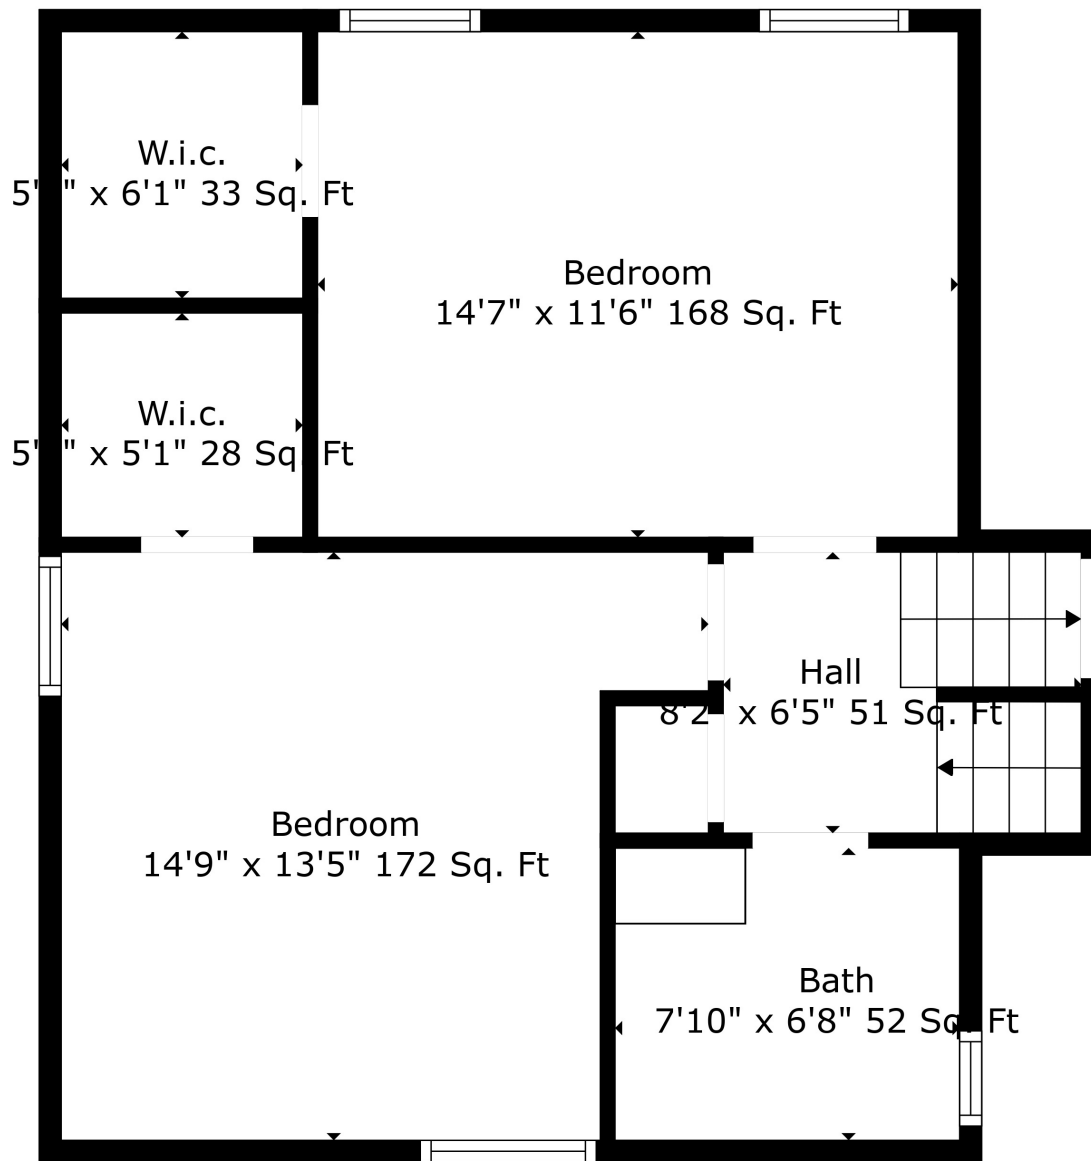

Floor 2

Floor 3

Floor 4

Floor 1

Total scanned area: 3847 sq. ft

Total scanned area: 3847 sq. ft

Total scanned area: 3847 sq. ft

Measurements Are Calculated By Cubicasa Technology. Deemed Highly Reliable But Not Guaranteed.

Total scanned area: 3847 sq. ft

Measurements Are Calculated By Cubicasa Technology. Deemed Highly Reliable But Not Guaranteed.

Unfinished Basement
36'9" x 31'7" 962 Sq. Ft

Total scanned area: 3847 sq. ft