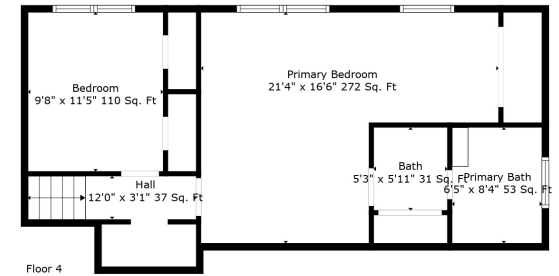

Floor 2

Floor 3

Floor 4

Floor 1

Total scanned area: 3847 sq. ft

Total scanned area: 3847 sq. ft

Total scanned area: 3847 sq. ft

Measurements Are Calculated By Cubicasa Technology. Deemed Highly Reliable But Not Guaranteed.

Total scanned area: 3847 sq. ft

Measurements Are Calculated By Cubicasa Technology. Deemed Highly Reliable But Not Guaranteed.

Unfinished Basement
36'9" x 31'7" 962 Sq. Ft

Total scanned area: 3847 sq. ft