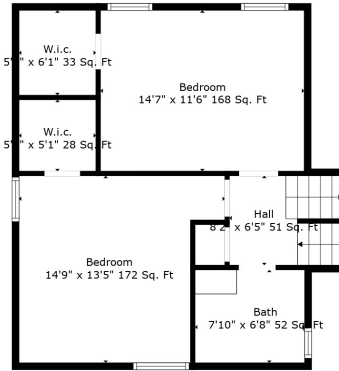

Floor 2

Floor 3

Floor 4

Floor 1

Total scanned area: 3847 sq. ft

Total scanned area: 3847 sq. ft

Total scanned area: 3847 sq. ft

Measurements Are Calculated By Cubicasa Technology. Deemed Highly Reliable But Not Guaranteed.

Total scanned area: 3847 sq. ft

Measurements Are Calculated By Cubicasa Technology. Deemed Highly Reliable But Not Guaranteed.

Unfinished Basement
36'9" x 31'7" 962 Sq. Ft

Total scanned area: 3847 sq. ft