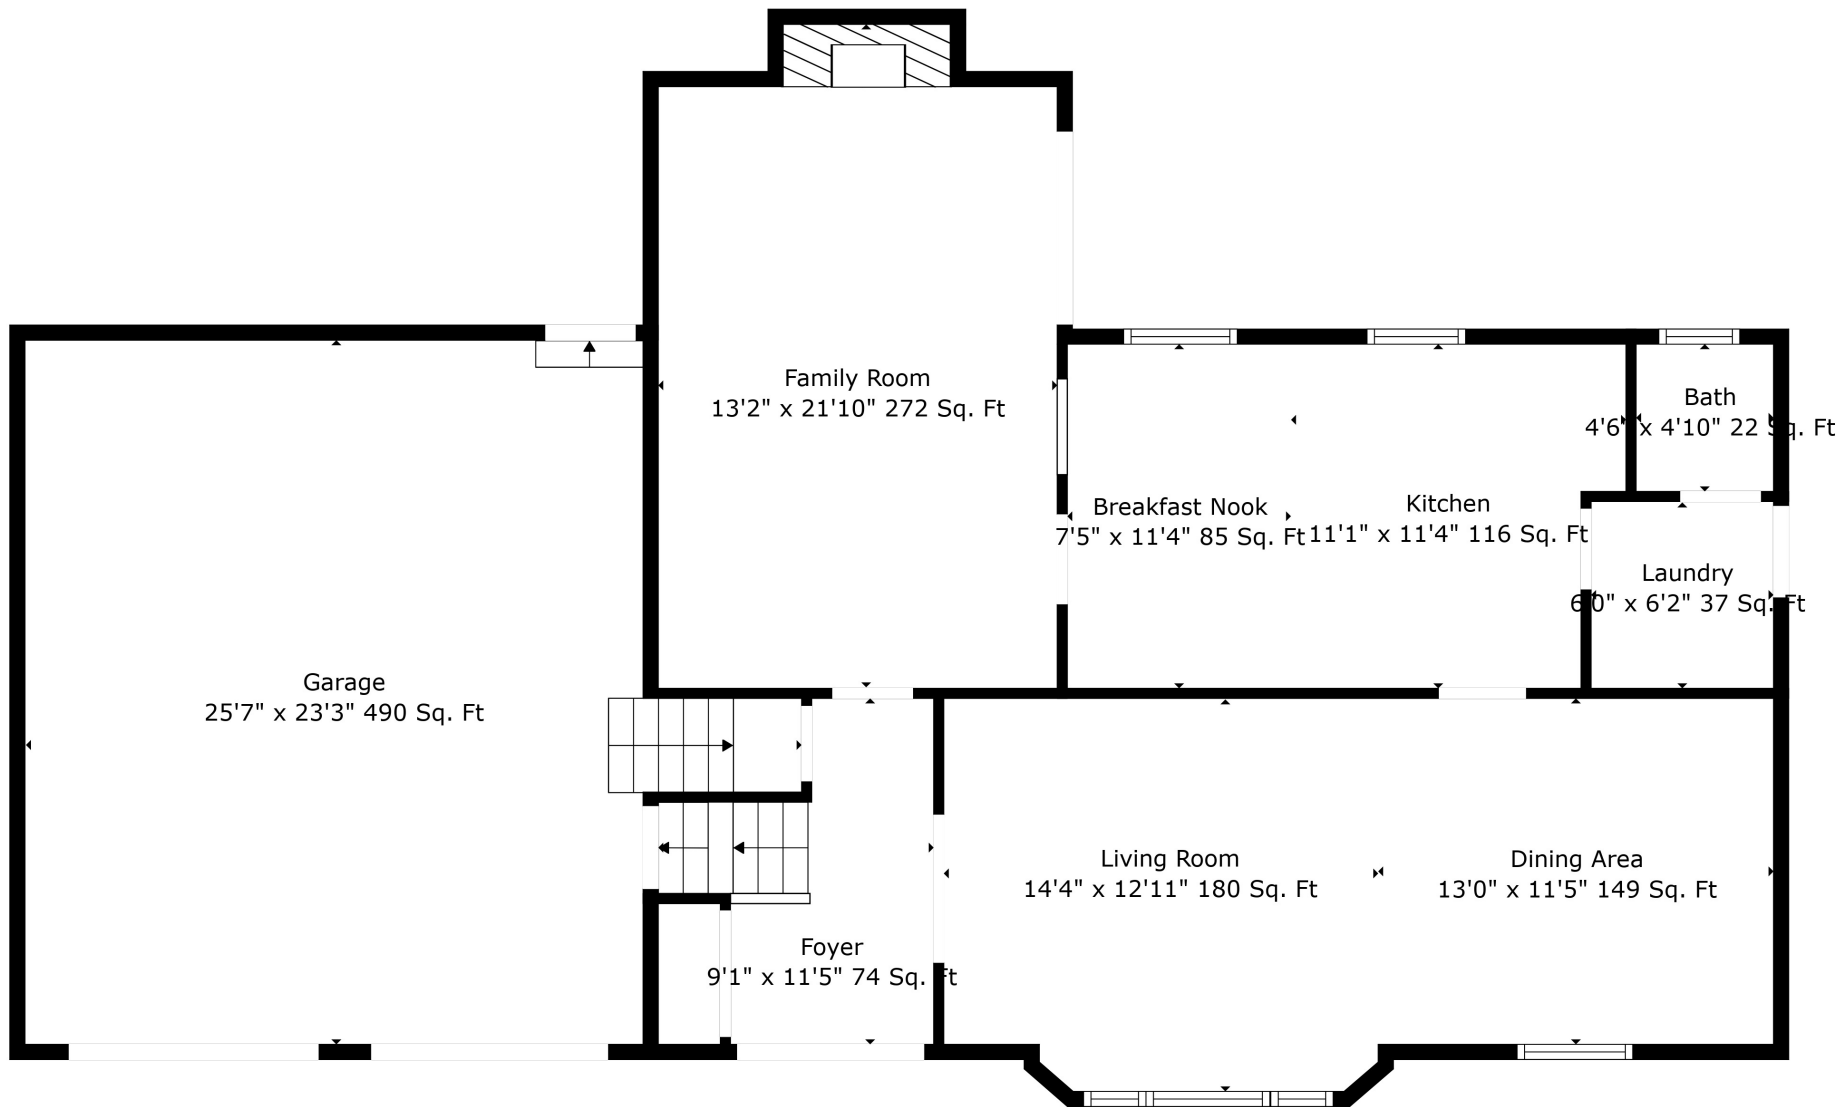

Floor 2

Floor 3

Floor 4

Floor 1

Total scanned area: 3847 sq. ft

Total scanned area: 3847 sq. ft

Total scanned area: 3847 sq. ft

Measurements Are Calculated By Cubicasa Technology. Deemed Highly Reliable But Not Guaranteed.

Total scanned area: 3847 sq. ft

Measurements Are Calculated By Cubicasa Technology. Deemed Highly Reliable But Not Guaranteed.

Unfinished Basement
36'9" x 31'7" 962 Sq. Ft

Total scanned area: 3847 sq. ft