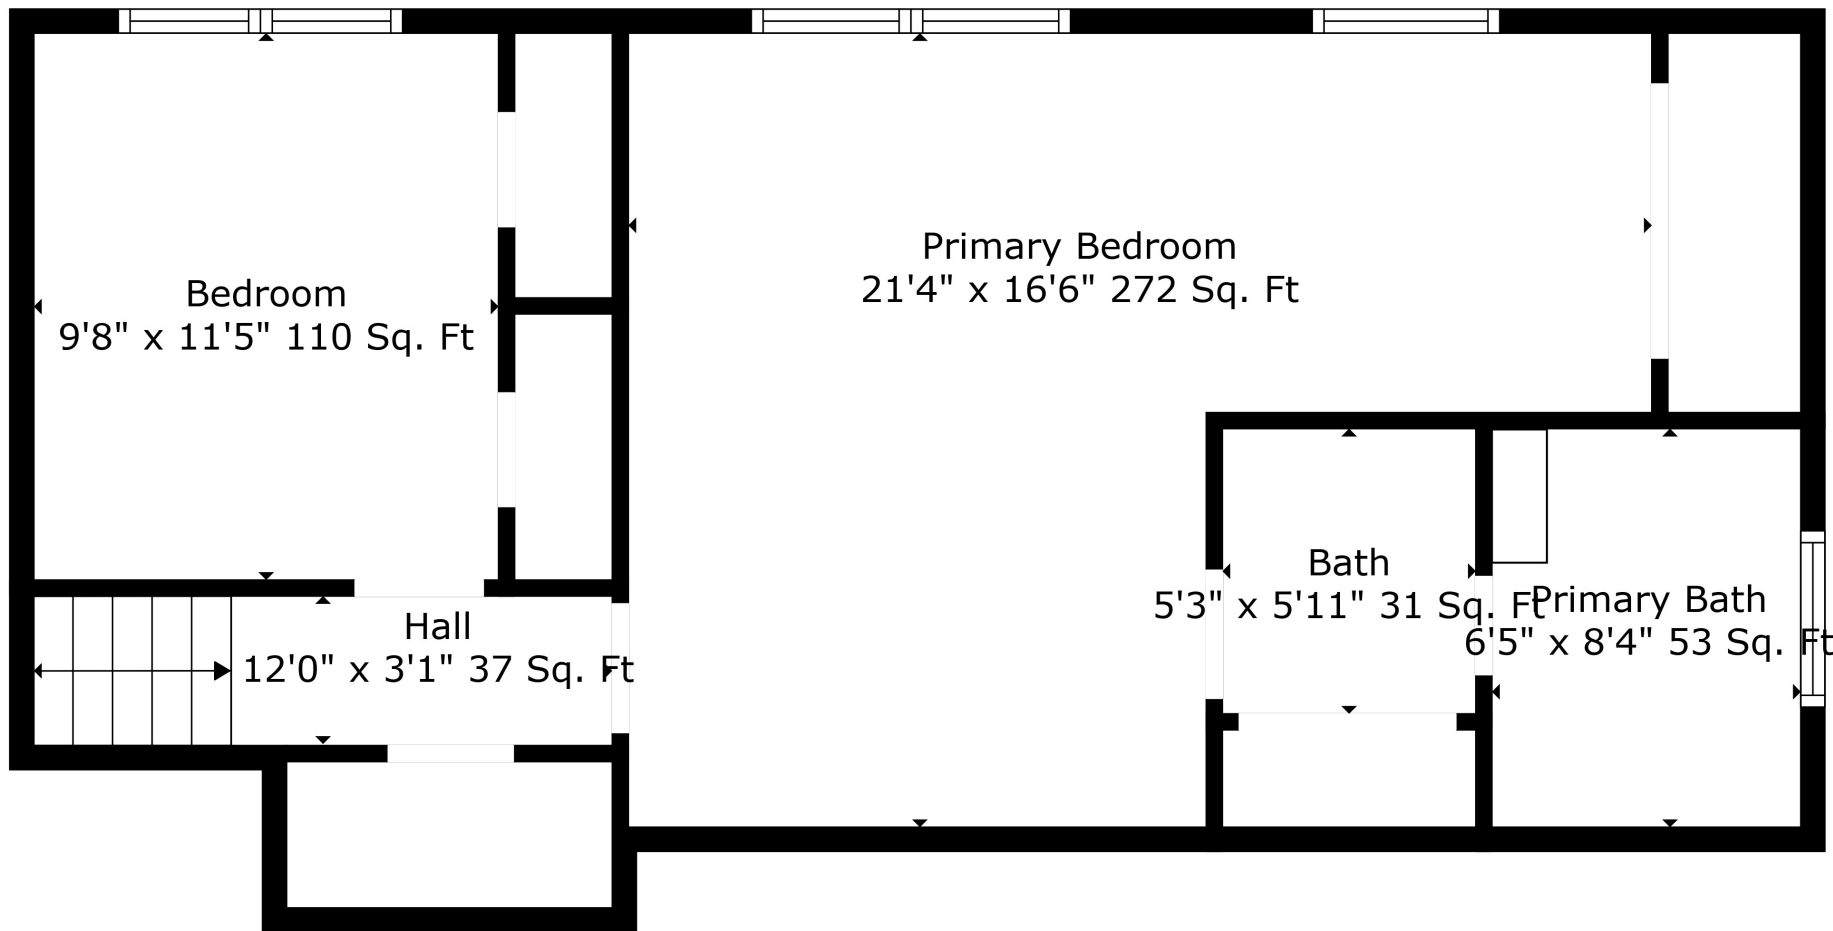

Floor 2

Floor 3

Floor 4

Floor 1

Total scanned area: 3847 sq. ft

Total scanned area: 3847 sq. ft

Total scanned area: 3847 sq. ft

Measurements Are Calculated By Cubicasa Technology. Deemed Highly Reliable But Not Guaranteed.

Total scanned area: 3847 sq. ft

Measurements Are Calculated By Cubicasa Technology. Deemed Highly Reliable But Not Guaranteed.

Unfinished Basement
36'9" x 31'7" 962 Sq. Ft

Total scanned area: 3847 sq. ft