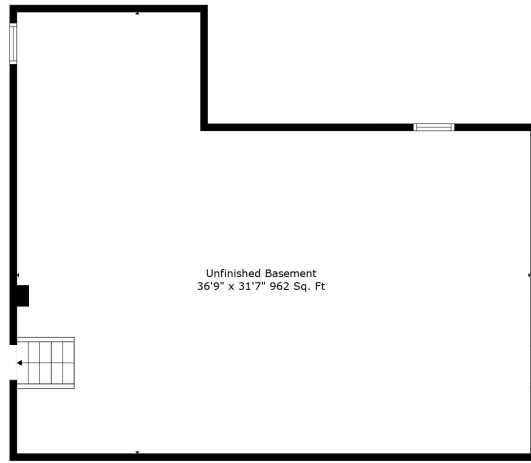

Floor 2

Floor 3

Floor 4

Floor 1

Total scanned area: 3847 sq. ft

Total scanned area: 3847 sq. ft

Total scanned area: 3847 sq. ft

Measurements Are Calculated By Cubicasa Technology. Deemed Highly Reliable But Not Guaranteed.

Total scanned area: 3847 sq. ft

Measurements Are Calculated By Cubicasa Technology. Deemed Highly Reliable But Not Guaranteed.

Unfinished Basement
36'9" x 31'7" 962 Sq. Ft

Total scanned area: 3847 sq. ft