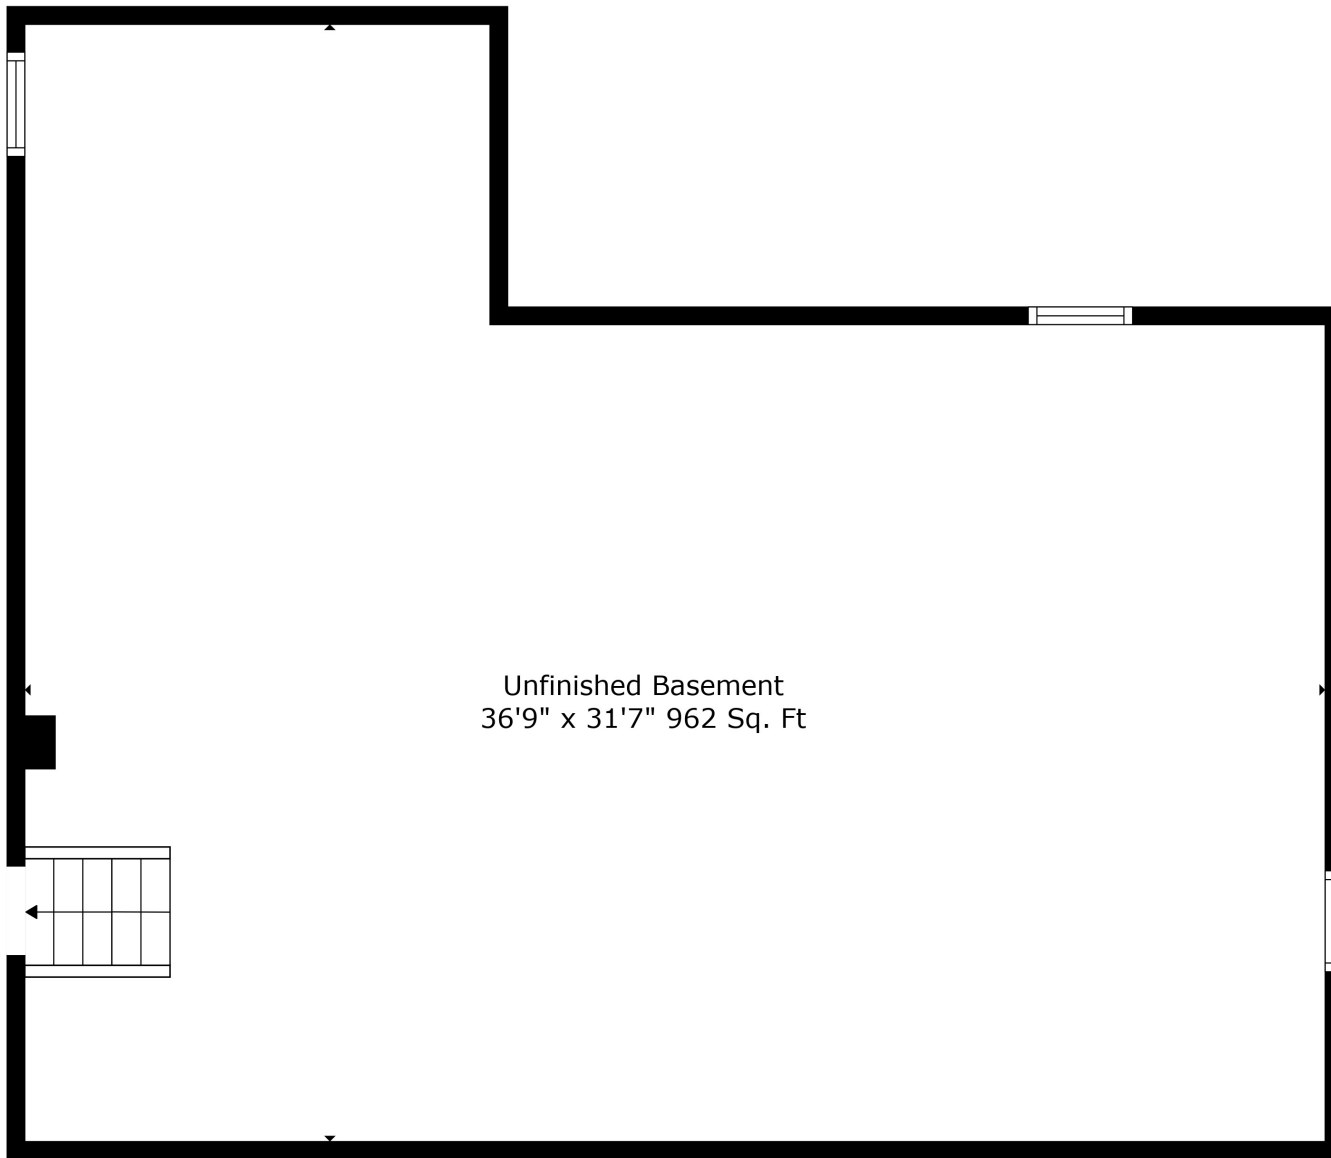

Floor 2

Floor 3

Floor 4

Floor 1

Total scanned area: 3847 sq. ft

Total scanned area: 3847 sq. ft

Total scanned area: 3847 sq. ft

Measurements Are Calculated By Cubicasa Technology. Deemed Highly Reliable But Not Guaranteed.

Total scanned area: 3847 sq. ft

Measurements Are Calculated By Cubicasa Technology. Deemed Highly Reliable But Not Guaranteed.

Unfinished Basement
36'9" x 31'7" 962 Sq. Ft

Total scanned area: 3847 sq. ft