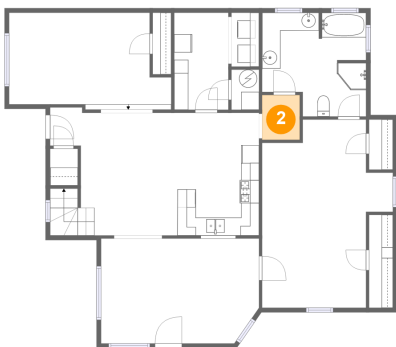

1313 Acequia Borrada, Santa Fe, NM, US**Room dimensions**

Floor 2

Total sqft: 536 Living area: 450

#		Dimensions	sqft	Counted as living area
11	Open To Below	8'6" x 10'3"	83 sq. ft	No
12	Bedroom	10'10" x 10'3"	111 sq. ft	Yes
13	Bedroom	10'7" x 11'3"	119 sq. ft	Yes
14	Hall	17'2" x 2'8"	88 sq. ft	Yes
15	Bath	9'10" x 5'0"	45 sq. ft	Yes

1313 Acequia Borrada, Santa Fe, NM, US

1 Floor 1 - Room

Dimensions: 18'1" x 10'2"
Area: 172 sq. ft
Counted as living area: Yes

Heated: Yes
Finished: Yes
Enclosed: Yes
Contiguous: Yes
Permitted: Yes
Wet space: No
Addition: No
Conversion: No

2 Floor 1 - Hall

Dimensions: 4'2" x 5'0"
Area: 21 sq. ft
Counted as living area: Yes

Heated: Yes
Finished: Yes
Enclosed: Yes
Contiguous: Yes
Permitted: Yes
Wet space: No
Addition: No
Conversion: No

1313 Acequia Borrada, Santa Fe, NM, US

3 Floor 1 - Living Room

Dimensions: 17'7" x 11'8"
Area: 200 sq. ft
Counted as living area: Yes

Heated: Yes
Finished: Yes
Enclosed: Yes
Contiguous: Yes
Permitted: Yes
Wet space: No
Addition: No
Conversion: No