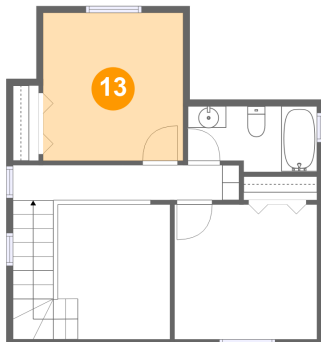

1313 Acequia Borrada, Santa Fe, NM, US

12 Floor 2 - Bedroom

Dimensions: 10'10" x 10'3"
Area: 111 sq. ft
Counted as living area: Yes

Heated: Yes
Finished: Yes
Enclosed: Yes
Contiguous: Yes
Permitted: Yes
Wet space: No
Addition: No
Conversion: No

13 Floor 2 - Bedroom

Dimensions: 10'7" x 11'3"
Area: 119 sq. ft
Counted as living area: Yes

Heated: Yes
Finished: Yes
Enclosed: Yes
Contiguous: Yes
Permitted: Yes
Wet space: No
Addition: No
Conversion: No