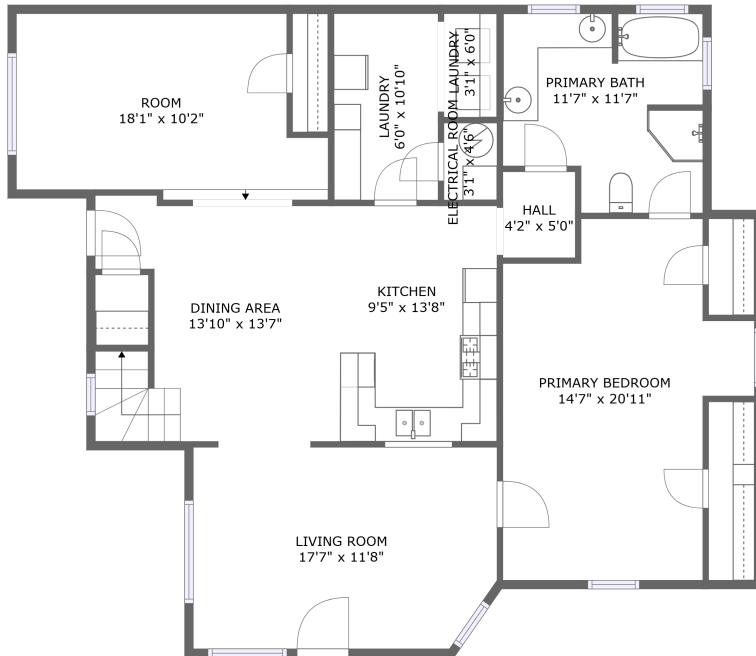

1313 Acequia Borrada, Santa Fe, NM, US

Property summary

 **0** Garages

 **3** Bedrooms

 **2** Bathrooms

 **0** Half baths

 **2** Floors

 **1,797** Gross living area sqft

 **1,897** Total sqft

1313 Acequia Borrada, Santa Fe, NM, US**Room dimensions**

Floor 1

Total sqft: 1361 Living area: 1347

#		Dimensions	sqft	Counted as living area
1	Room	18'1" x 10'2"	172 sq. ft	Yes
2	Hall	4'2" x 5'0"	21 sq. ft	Yes
3	Living Room	17'7" x 11'8"	200 sq. ft	Yes
4	Primary Bath	11'7" x 11'7"	119 sq. ft	Yes
5	Kitchen	9'5" x 13'8"	130 sq. ft	Yes
6	Primary Bedroom	14'7" x 20'11"	244 sq. ft	Yes
7	Dining Area	13'10" x 13'7"	174 sq. ft	Yes
8	Laundry	6'0" x 10'10"	65 sq. ft	Yes
9	Laundry	3'1" x 6'0"	18 sq. ft	Yes
10	Electrical Room	3'1" x 4'6"	14 sq. ft	No

1313 Acequia Borrada, Santa Fe, NM, US**Room dimensions**

Floor 2

Total sqft: 536 Living area: 450

#		Dimensions	sqft	Counted as living area
11	Open To Below	8'6" x 10'3"	83 sq. ft	No
12	Bedroom	10'10" x 10'3"	111 sq. ft	Yes
13	Bedroom	10'7" x 11'3"	119 sq. ft	Yes
14	Hall	17'2" x 2'8"	88 sq. ft	Yes
15	Bath	9'10" x 5'0"	45 sq. ft	Yes

1313 Acequia Borrada, Santa Fe, NM, US

1 Floor 1 - Room

Dimensions: 18'1" x 10'2"
Area: 172 sq. ft
Counted as living area: Yes

Heated: Yes
Finished: Yes
Enclosed: Yes
Contiguous: Yes
Permitted: Yes
Wet space: No
Addition: No
Conversion: No