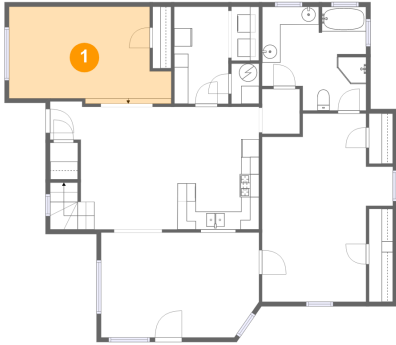

 **1,897** Total sqft

1313 Acequia Borrada, Santa Fe, NM, US**Room dimensions**

Floor 1

Total sqft: 1361 Living area: 1347

#		Dimensions	sqft	Counted as living area
1	Room	18'1" x 10'2"	172 sq. ft	Yes
2	Hall	4'2" x 5'0"	21 sq. ft	Yes
3	Living Room	17'7" x 11'8"	200 sq. ft	Yes
4	Primary Bath	11'7" x 11'7"	119 sq. ft	Yes
5	Kitchen	9'5" x 13'8"	130 sq. ft	Yes
6	Primary Bedroom	14'7" x 20'11"	244 sq. ft	Yes
7	Dining Area	13'10" x 13'7"	174 sq. ft	Yes
8	Laundry	6'0" x 10'10"	65 sq. ft	Yes
9	Laundry	3'1" x 6'0"	18 sq. ft	Yes
10	Electrical Room	3'1" x 4'6"	14 sq. ft	No

1313 Acequia Borrada, Santa Fe, NM, US**Room dimensions**

Floor 2

Total sqft: 536 Living area: 450

#		Dimensions	sqft	Counted as living area
11	Open To Below	8'6" x 10'3"	83 sq. ft	No
12	Bedroom	10'10" x 10'3"	111 sq. ft	Yes
13	Bedroom	10'7" x 11'3"	119 sq. ft	Yes
14	Hall	17'2" x 2'8"	88 sq. ft	Yes
15	Bath	9'10" x 5'0"	45 sq. ft	Yes

1313 Acequia Borrada, Santa Fe, NM, US

1 Floor 1 - Room

Dimensions: 18'1" x 10'2"
Area: 172 sq. ft
Counted as living area: Yes

Heated: Yes
Finished: Yes
Enclosed: Yes
Contiguous: Yes
Permitted: Yes
Wet space: No
Addition: No
Conversion: No

2 Floor 1 - Hall

Dimensions: 4'2" x 5'0"
Area: 21 sq. ft
Counted as living area: Yes

Heated: Yes
Finished: Yes
Enclosed: Yes
Contiguous: Yes
Permitted: Yes
Wet space: No
Addition: No
Conversion: No

1313 Acequia Borrada, Santa Fe, NM, US