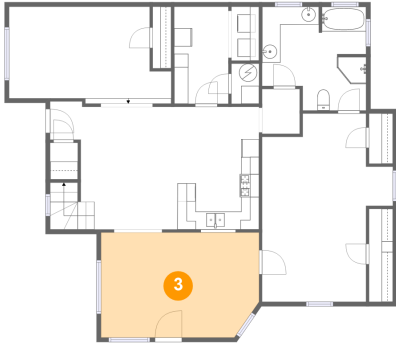

1313 Acequia Borrada, Santa Fe, NM, US

1 Floor 1 - Room

Dimensions: 18'1" x 10'2"
Area: 172 sq. ft
Counted as living area: Yes

Heated: Yes
Finished: Yes
Enclosed: Yes
Contiguous: Yes
Permitted: Yes
Wet space: No
Addition: No
Conversion: No

2 Floor 1 - Hall

Dimensions: 4'2" x 5'0"
Area: 21 sq. ft
Counted as living area: Yes

Heated: Yes
Finished: Yes
Enclosed: Yes
Contiguous: Yes
Permitted: Yes
Wet space: No
Addition: No
Conversion: No

1313 Acequia Borrada, Santa Fe, NM, US

3 Floor 1 - Living Room

Dimensions: 17'7" x 11'8"
Area: 200 sq. ft
Counted as living area: Yes

Heated: Yes
Finished: Yes
Enclosed: Yes
Contiguous: Yes
Permitted: Yes
Wet space: No
Addition: No
Conversion: No