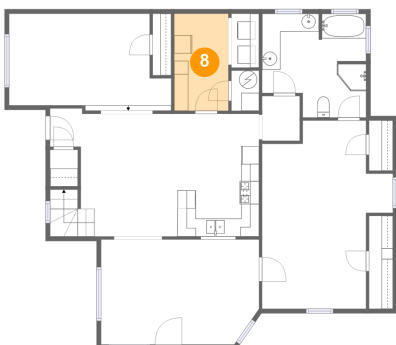

8 Floor 1 - Laundry

Dimensions: 6'0" x 10'10"
Area: 65 sq. ft
Counted as living area: Yes

Heated: Yes
Finished: Yes
Enclosed: Yes
Contiguous: Yes
Permitted: Yes
Wet space: No
Addition: No
Conversion: No