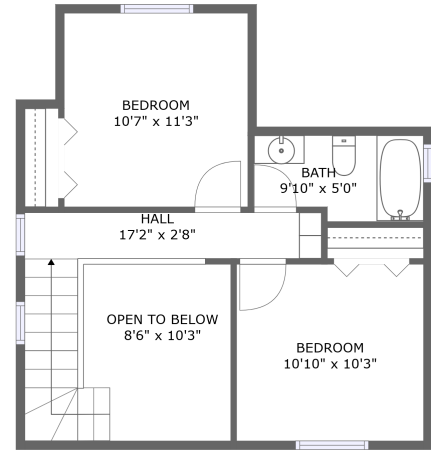

1313 Acequia Borrada, Santa Fe, NM, US

Property summary

 **0** Garages

 **3** Bedrooms

 **2** Bathrooms

 **0** Half baths

 **2** Floors

 **1,797** Gross living area sqft

 **1,897** Total sqft

1313 Acequia Borrada, Santa Fe, NM, US**Room dimensions**

Floor 1

Total sqft: 1361 Living area: 1347

#		Dimensions	sqft	Counted as living area
1	Room	18'1" x 10'2"	172 sq. ft	Yes
2	Hall	4'2" x 5'0"	21 sq. ft	Yes
3	Living Room	17'7" x 11'8"	200 sq. ft	Yes
4	Primary Bath	11'7" x 11'7"	119 sq. ft	Yes
5	Kitchen	9'5" x 13'8"	130 sq. ft	Yes
6	Primary Bedroom	14'7" x 20'11"	244 sq. ft	Yes
7	Dining Area	13'10" x 13'7"	174 sq. ft	Yes
8	Laundry	6'0" x 10'10"	65 sq. ft	Yes
9	Laundry	3'1" x 6'0"	18 sq. ft	Yes
10	Electrical Room	3'1" x 4'6"	14 sq. ft	No

1313 Acequia Borrada, Santa Fe, NM, US**Room dimensions**

Floor 2

Total sqft: 536 Living area: 450

#		Dimensions	sqft	Counted as living area
11	Open To Below	8'6" x 10'3"	83 sq. ft	No
12	Bedroom	10'10" x 10'3"	111 sq. ft	Yes
13	Bedroom	10'7" x 11'3"	119 sq. ft	Yes
14	Hall	17'2" x 2'8"	88 sq. ft	Yes
15	Bath	9'10" x 5'0"	45 sq. ft	Yes

1313 Acequia Borrada, Santa Fe, NM, US

1 Floor 1 - Room

Dimensions: 18'1" x 10'2"
Area: 172 sq. ft
Counted as living area: Yes

Heated: Yes
Finished: Yes
Enclosed: Yes
Contiguous: Yes
Permitted: Yes
Wet space: No
Addition: No
Conversion: No