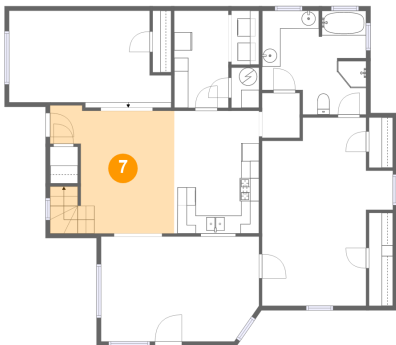

5 Floor 1 - Kitchen

Dimensions: 9'5" x 13'8"
Area: 130 sq. ft
Counted as living area: Yes

Heated: Yes
Finished: Yes
Enclosed: Yes
Contiguous: Yes
Permitted: Yes
Wet space: No
Addition: No
Conversion: No

1313 Acequia Borrada, Santa Fe, NM, US

6 Floor 1 - Primary Bedroom

Dimensions: 14'7" x 20'11"
Area: 244 sq. ft
Counted as living area: Yes

Heated: Yes
Finished: Yes
Enclosed: Yes
Contiguous: Yes
Permitted: Yes
Wet space: No
Addition: No
Conversion: No

7 Floor 1 - Dining Area

Dimensions: 13'10" x 13'7"
Area: 174 sq. ft
Counted as living area: Yes

Heated: Yes
Finished: Yes
Enclosed: Yes
Contiguous: Yes
Permitted: Yes
Wet space: No
Addition: No
Conversion: No