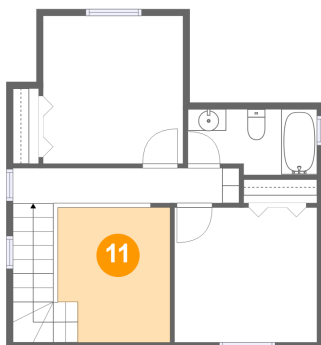

11 Floor 2 - Open To Below

Dimensions: 8'6" x 10'3"
Area: 83 sq. ft
Counted as living area: No

Heated: No
Finished: No
Enclosed: No
Contiguous: Yes
Permitted: No
Wet space: No
Addition: No
Conversion: No