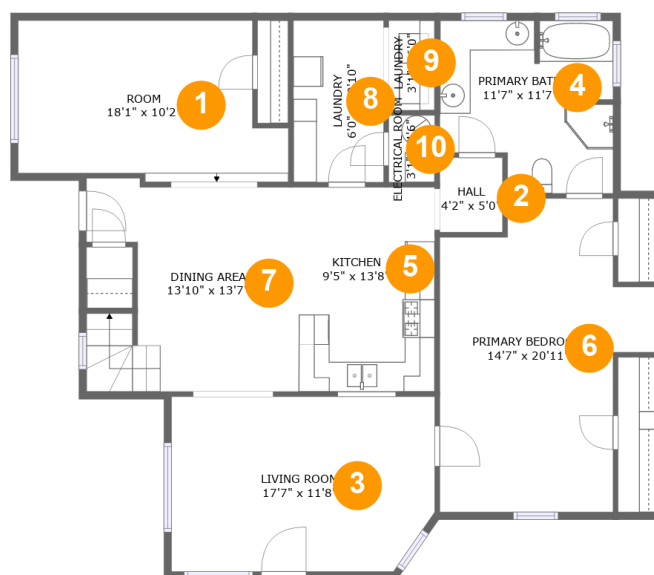

1313 Acequia Borrada, Santa Fe, NM, US

Property summary

 **0** Garages

 **3** Bedrooms

 **2** Bathrooms

 **0** Half baths

 **2** Floors

 **1,797** Gross living area sqft

 **1,897** Total sqft

1313 Acequia Borrada, Santa Fe, NM, US**Room dimensions**

Floor 1

Total sqft: 1361 Living area: 1347

#		Dimensions	sqft	Counted as living area
1	Room	18'1" x 10'2"	172 sq. ft	Yes
2	Hall	4'2" x 5'0"	21 sq. ft	Yes
3	Living Room	17'7" x 11'8"	200 sq. ft	Yes
4	Primary Bath	11'7" x 11'7"	119 sq. ft	Yes
5	Kitchen	9'5" x 13'8"	130 sq. ft	Yes
6	Primary Bedroom	14'7" x 20'11"	244 sq. ft	Yes
7	Dining Area	13'10" x 13'7"	174 sq. ft	Yes
8	Laundry	6'0" x 10'10"	65 sq. ft	Yes
9	Laundry	3'1" x 6'0"	18 sq. ft	Yes
10	Electrical Room	3'1" x 4'6"	14 sq. ft	No

1313 Acequia Borrada, Santa Fe, NM, US**Room dimensions**

Floor 2

Total sqft: 536 Living area: 450

#		Dimensions	sqft	Counted as living area
11	Open To Below	8'6" x 10'3"	83 sq. ft	No
12	Bedroom	10'10" x 10'3"	111 sq. ft	Yes
13	Bedroom	10'7" x 11'3"	119 sq. ft	Yes
14	Hall	17'2" x 2'8"	88 sq. ft	Yes
15	Bath	9'10" x 5'0"	45 sq. ft	Yes

7 Floor 1 - Dining Area

Dimensions: 13'10" x 13'7"
Area: 174 sq. ft
Counted as living area: Yes

Heated: Yes
Finished: Yes
Enclosed: Yes
Contiguous: Yes
Permitted: Yes
Wet space: No
Addition: No
Conversion: No