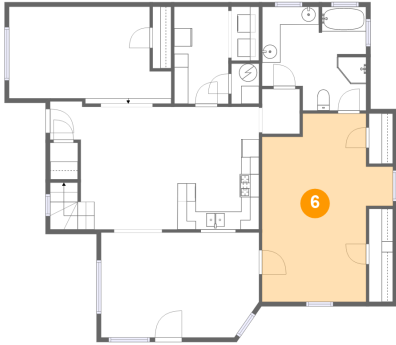

5 Floor 1 - Kitchen

Dimensions: 9'5" x 13'8"
Area: 130 sq. ft
Counted as living area: Yes

Heated: Yes
Finished: Yes
Enclosed: Yes
Contiguous: Yes
Permitted: Yes
Wet space: No
Addition: No
Conversion: No

1313 Acequia Borrada, Santa Fe, NM, US

6 Floor 1 - Primary Bedroom

Dimensions: 14'7" x 20'11"
Area: 244 sq. ft
Counted as living area: Yes

Heated: Yes
Finished: Yes
Enclosed: Yes
Contiguous: Yes
Permitted: Yes
Wet space: No
Addition: No
Conversion: No

7 Floor 1 - Dining Area

Dimensions: 13'10" x 13'7"
Area: 174 sq. ft
Counted as living area: Yes

Heated: Yes
Finished: Yes
Enclosed: Yes
Contiguous: Yes
Permitted: Yes
Wet space: No
Addition: No
Conversion: No