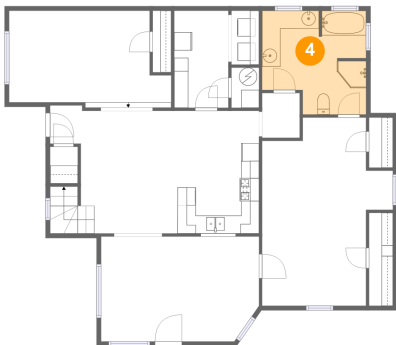

4 Floor 1 - Primary Bath

Dimensions: 11'7" x 11'7"
Area: 119 sq. ft
Counted as living area: Yes

Heated: Yes
Finished: Yes
Enclosed: Yes
Contiguous: Yes
Permitted: Yes
Wet space: Yes
Addition: No
Conversion: No