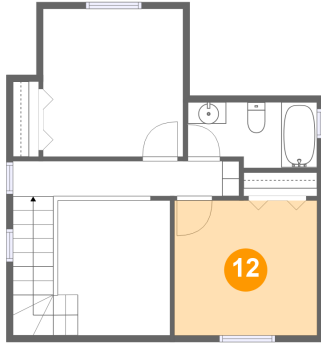

10 Floor 1 - Electrical Room

Dimensions: 3'1" x 4'6"
Area: 14 sq. ft
Counted as living area: No

Heated: No
Finished: No
Enclosed: Yes
Contiguous: Yes
Permitted: Yes
Wet space: No
Addition: No
Conversion: No

11 Floor 2 - Open To Below

Dimensions: 8'6" x 10'3"
Area: 83 sq. ft
Counted as living area: No

Heated: No
Finished: No
Enclosed: No
Contiguous: Yes
Permitted: No
Wet space: No
Addition: No
Conversion: No

1313 Acequia Borrada, Santa Fe, NM, US

12 Floor 2 - Bedroom

Dimensions: 10'10" x 10'3"
Area: 111 sq. ft
Counted as living area: Yes

Heated: Yes
Finished: Yes
Enclosed: Yes
Contiguous: Yes
Permitted: Yes
Wet space: No
Addition: No
Conversion: No