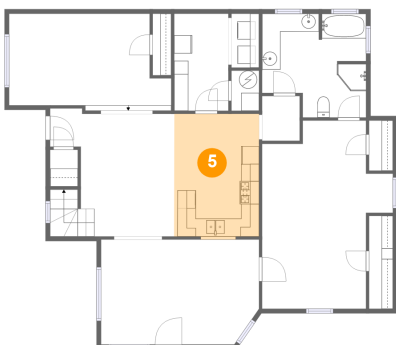

2 Floor 1 - Hall

Dimensions: 4'2" x 5'0"
Area: 21 sq. ft
Counted as living area: Yes

Heated: Yes
Finished: Yes
Enclosed: Yes
Contiguous: Yes
Permitted: Yes
Wet space: No
Addition: No
Conversion: No

1313 Acequia Borrada, Santa Fe, NM, US

3 Floor 1 - Living Room

Dimensions: 17'7" x 11'8"
Area: 200 sq. ft
Counted as living area: Yes

Heated: Yes
Finished: Yes
Enclosed: Yes
Contiguous: Yes
Permitted: Yes
Wet space: No
Addition: No
Conversion: No

5 Floor 1 - Kitchen

Dimensions: 9'5" x 13'8"
Area: 130 sq. ft
Counted as living area: Yes

Heated: Yes
Finished: Yes
Enclosed: Yes
Contiguous: Yes
Permitted: Yes
Wet space: No
Addition: No
Conversion: No