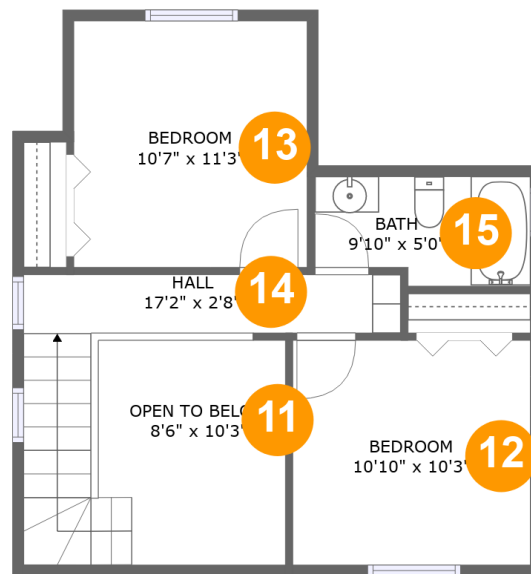

1313 Acequia Borrada, Santa Fe, NM, US

Property summary

 **0** Garages

 **3** Bedrooms

 **2** Bathrooms

 **0** Half baths

 **2** Floors

 **1,797** Gross living area sqft

 **1,897** Total sqft

1313 Acequia Borrada, Santa Fe, NM, US**Room dimensions**

Floor 1

Total sqft: 1361 Living area: 1347

#		Dimensions	sqft	Counted as living area
1	Room	18'1" x 10'2"	172 sq. ft	Yes
2	Hall	4'2" x 5'0"	21 sq. ft	Yes
3	Living Room	17'7" x 11'8"	200 sq. ft	Yes
4	Primary Bath	11'7" x 11'7"	119 sq. ft	Yes
5	Kitchen	9'5" x 13'8"	130 sq. ft	Yes
6	Primary Bedroom	14'7" x 20'11"	244 sq. ft	Yes
7	Dining Area	13'10" x 13'7"	174 sq. ft	Yes
8	Laundry	6'0" x 10'10"	65 sq. ft	Yes
9	Laundry	3'1" x 6'0"	18 sq. ft	Yes
10	Electrical Room	3'1" x 4'6"	14 sq. ft	No

1313 Acequia Borrada, Santa Fe, NM, US**Room dimensions**

Floor 2

Total sqft: 536 Living area: 450

#		Dimensions	sqft	Counted as living area
11	Open To Below	8'6" x 10'3"	83 sq. ft	No
12	Bedroom	10'10" x 10'3"	111 sq. ft	Yes
13	Bedroom	10'7" x 11'3"	119 sq. ft	Yes
14	Hall	17'2" x 2'8"	88 sq. ft	Yes
15	Bath	9'10" x 5'0"	45 sq. ft	Yes

7 Floor 1 - Dining Area

Dimensions: 13'10" x 13'7"
Area: 174 sq. ft
Counted as living area: Yes

Heated: Yes
Finished: Yes
Enclosed: Yes
Contiguous: Yes
Permitted: Yes
Wet space: No
Addition: No
Conversion: No