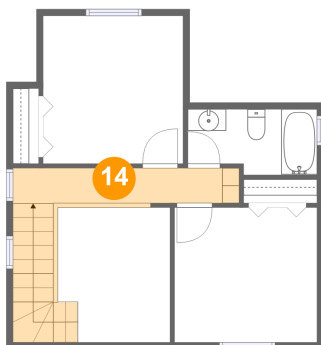

14 Floor 2 - Hall

Dimensions: 17'2" x 2'8"
Area: 88 sq. ft
Counted as living area: Yes

Heated: Yes
Finished: Yes
Enclosed: Yes
Contiguous: Yes
Permitted: Yes
Wet space: No
Addition: No
Conversion: No