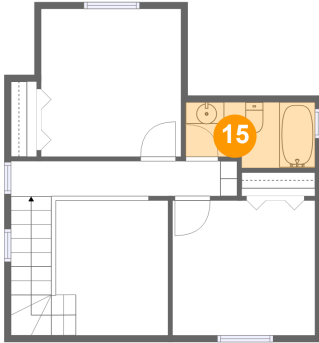

1313 Acequia Borrada, Santa Fe, NM, US

15 Floor 2 - Bath

Dimensions: 9'10" x 5'0"
Area: 45 sq. ft
Counted as living area: Yes

Heated: Yes
Finished: Yes
Enclosed: Yes
Contiguous: Yes
Permitted: Yes
Wet space: Yes
Addition: No
Conversion: No