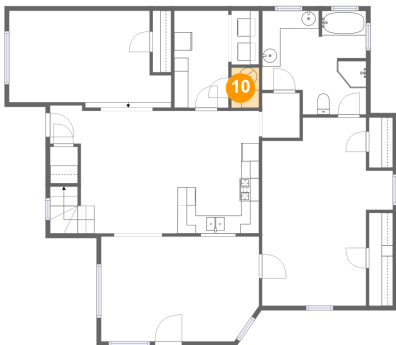

1313 Acequia Borrada, Santa Fe, NM, US

9 Floor 1 - Laundry

Dimensions: 3'1" x 6'0"
Area: 18 sq. ft
Counted as living area: Yes

Heated: Yes
Finished: Yes
Enclosed: Yes
Contiguous: Yes
Permitted: Yes
Wet space: No
Addition: No
Conversion: No

10 Floor 1 - Electrical Room

Dimensions: 3'1" x 4'6"
Area: 14 sq. ft
Counted as living area: No

Heated: No
Finished: No
Enclosed: Yes
Contiguous: Yes
Permitted: Yes
Wet space: No
Addition: No
Conversion: No