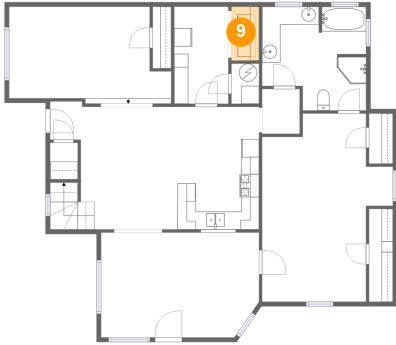

7 Floor 1 - Dining Area

Dimensions: 13'10" x 13'7"
Area: 174 sq. ft
Counted as living area: Yes

Heated: Yes
Finished: Yes
Enclosed: Yes
Contiguous: Yes
Permitted: Yes
Wet space: No
Addition: No
Conversion: No

8 Floor 1 - Laundry

Dimensions: 6'0" x 10'10"
Area: 65 sq. ft
Counted as living area: Yes

Heated: Yes
Finished: Yes
Enclosed: Yes
Contiguous: Yes
Permitted: Yes
Wet space: No
Addition: No
Conversion: No

1313 Acequia Borrada, Santa Fe, NM, US

9 Floor 1 - Laundry

Dimensions: 3'1" x 6'0"
Area: 18 sq. ft
Counted as living area: Yes

Heated: Yes
Finished: Yes
Enclosed: Yes
Contiguous: Yes
Permitted: Yes
Wet space: No
Addition: No
Conversion: No