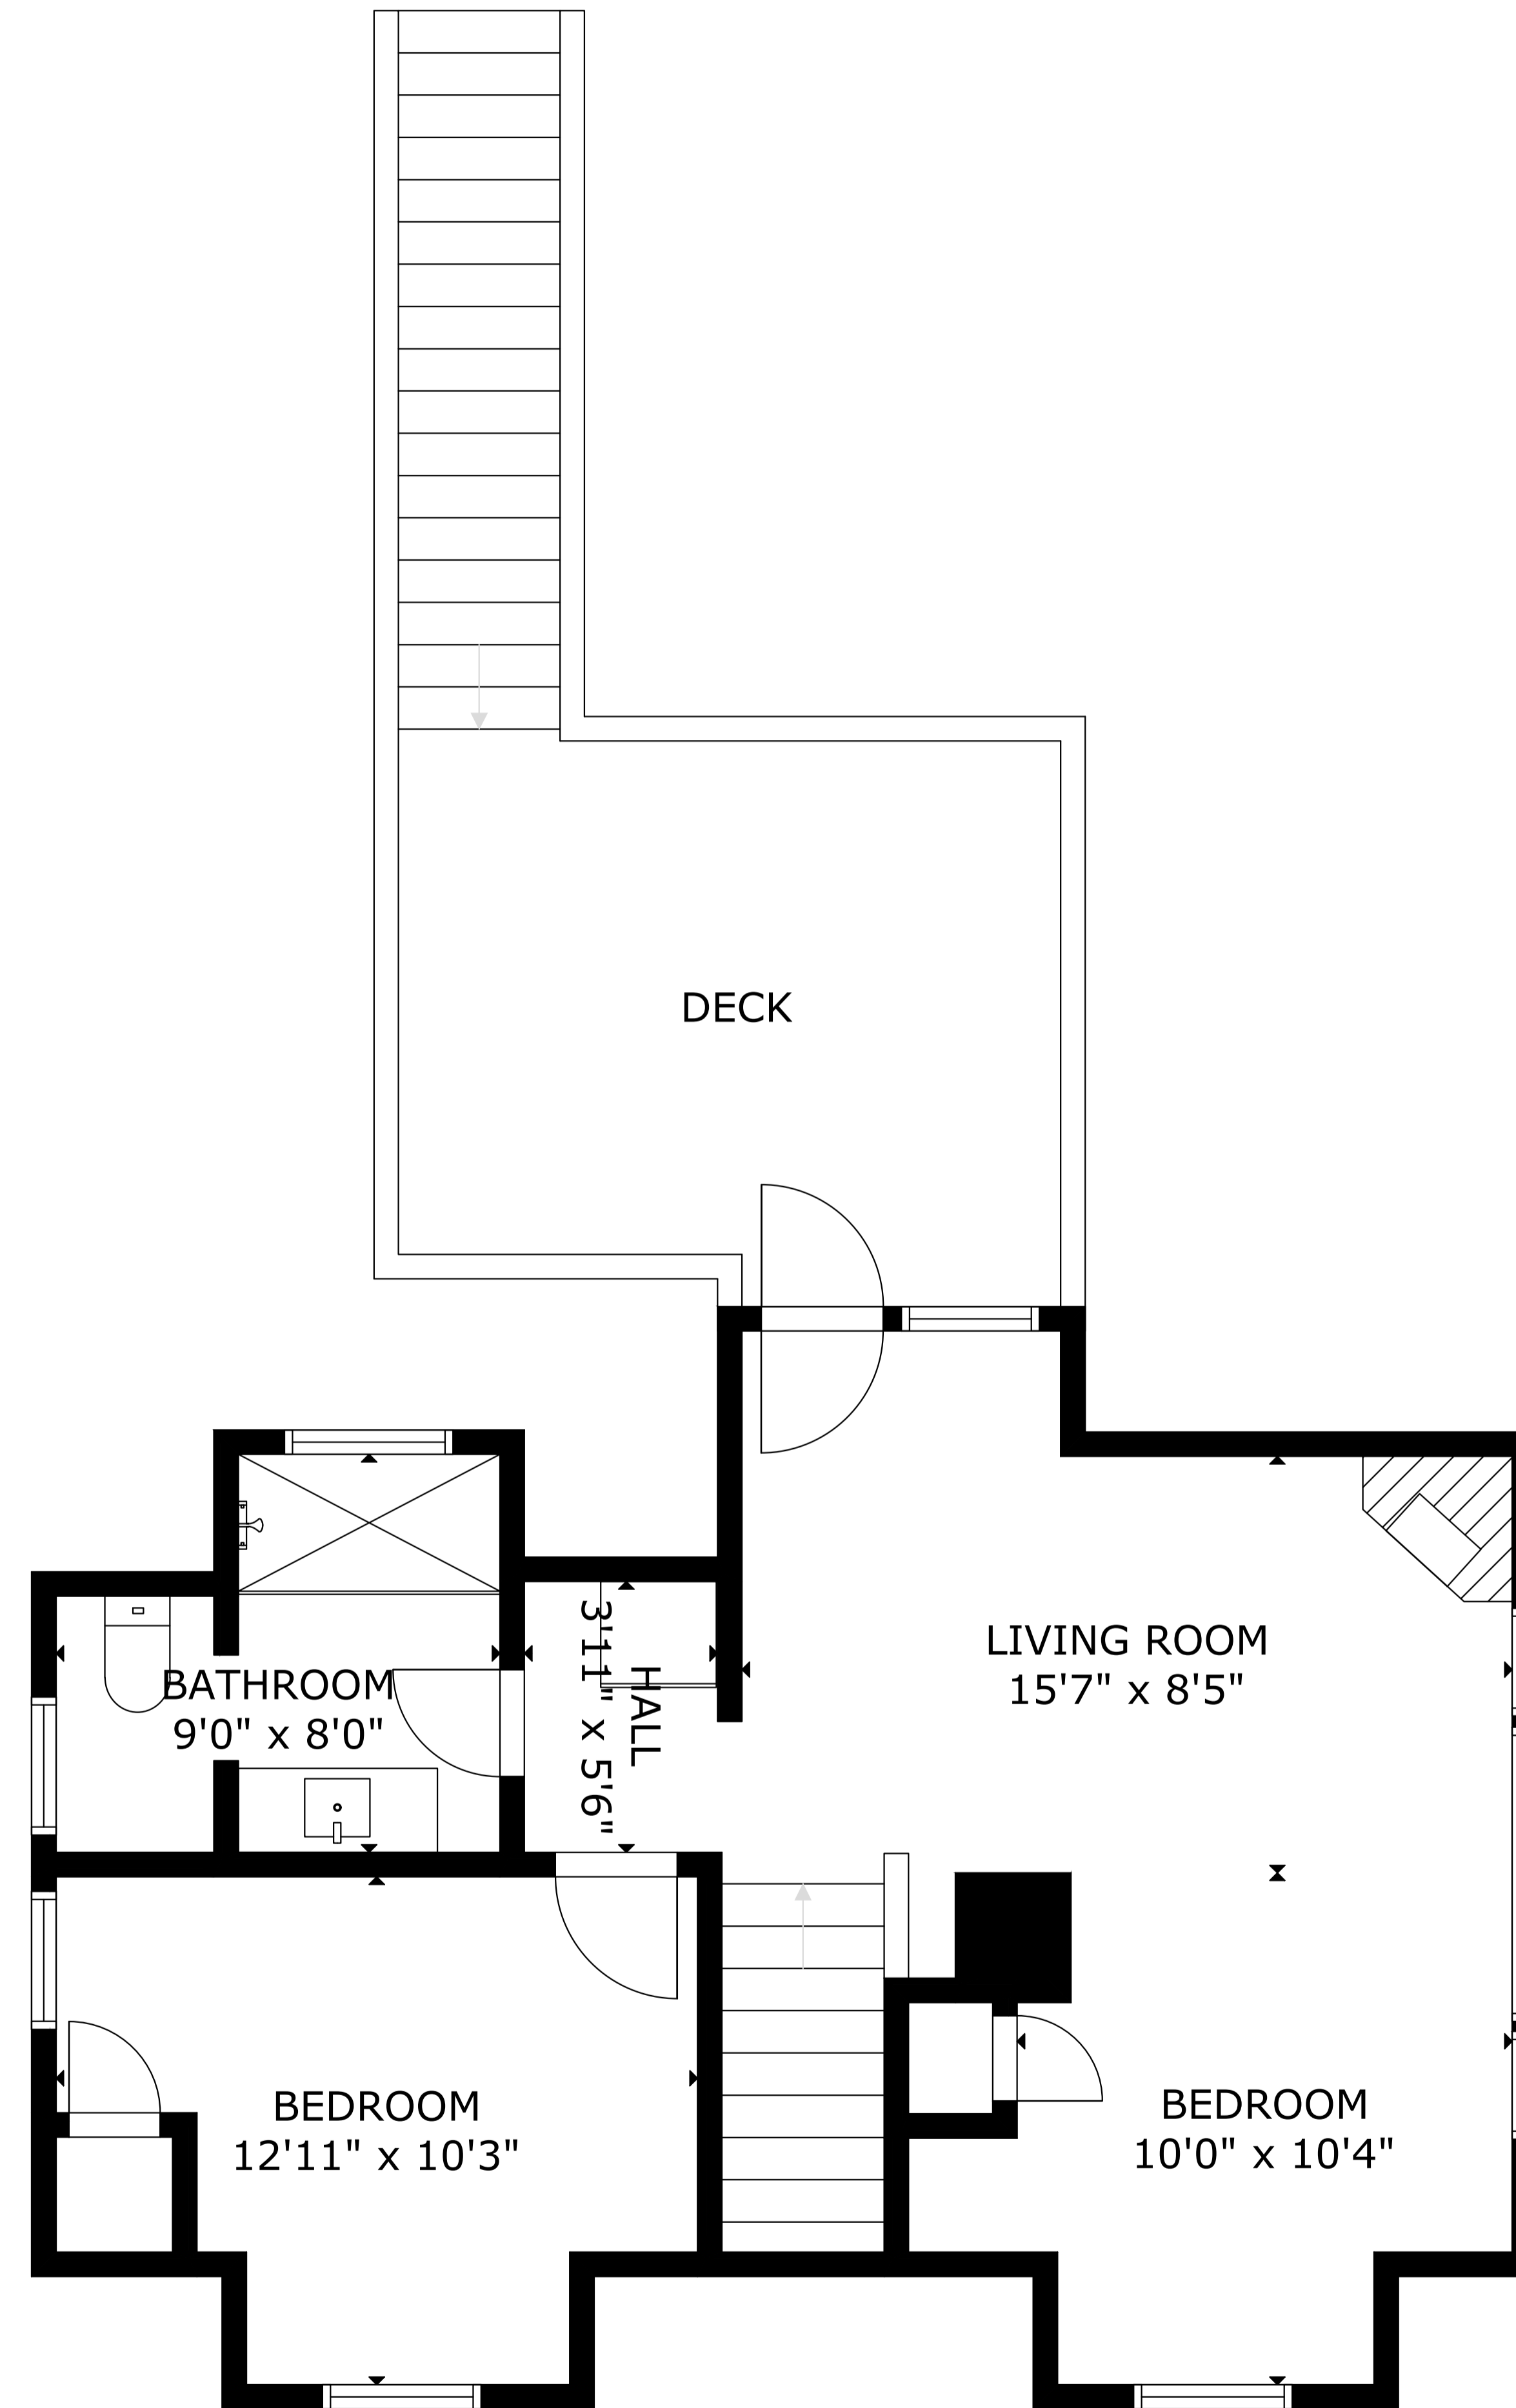

184 Bradford St Provincetown

GROSS INTERNAL AREA
TOTAL: 2,980 sq.ft

FLOOR 1: 1,294 sq.ft, FLOOR 2: 1,186 sq.ft, FLOOR 3: 500 sq.ft

EXCLUDED AREA: DECK: 161 sq.ft

SIZE AND DIMENSIONS ARE APPROXIMATE, ACTUAL MAY VARY