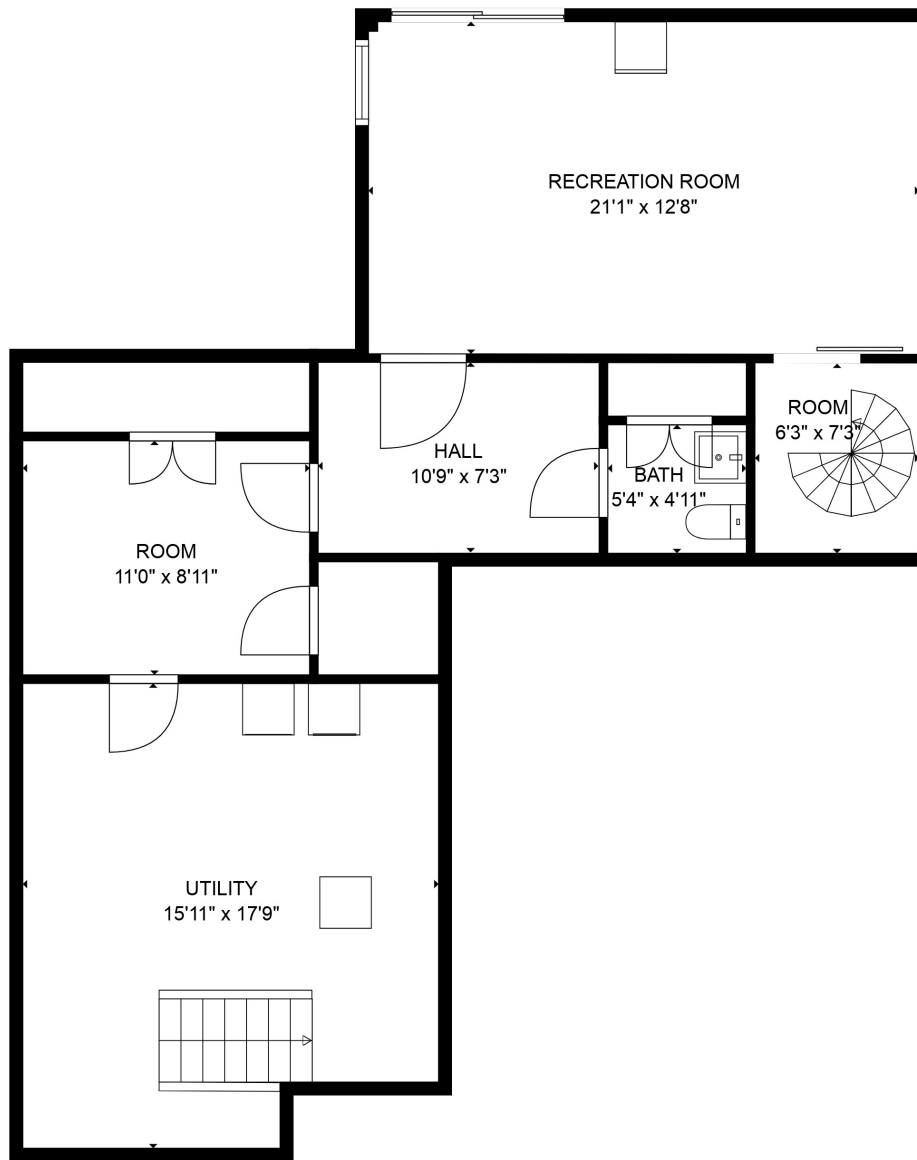

**TOTAL: 3502 sq. ft**  
 BELOW GROUND: 872 sq. ft, FLOOR 2: 1811 sq. ft, FLOOR 3: 819 sq. ft  
 EXCLUDED AREAS: GARAGE: 335 sq. ft, STORAGE: 155 sq. ft, PORCH: 77 sq. ft

SIZES AND DIMENSIONS ARE APPROXIMATE, ACTUAL MAY VARY.