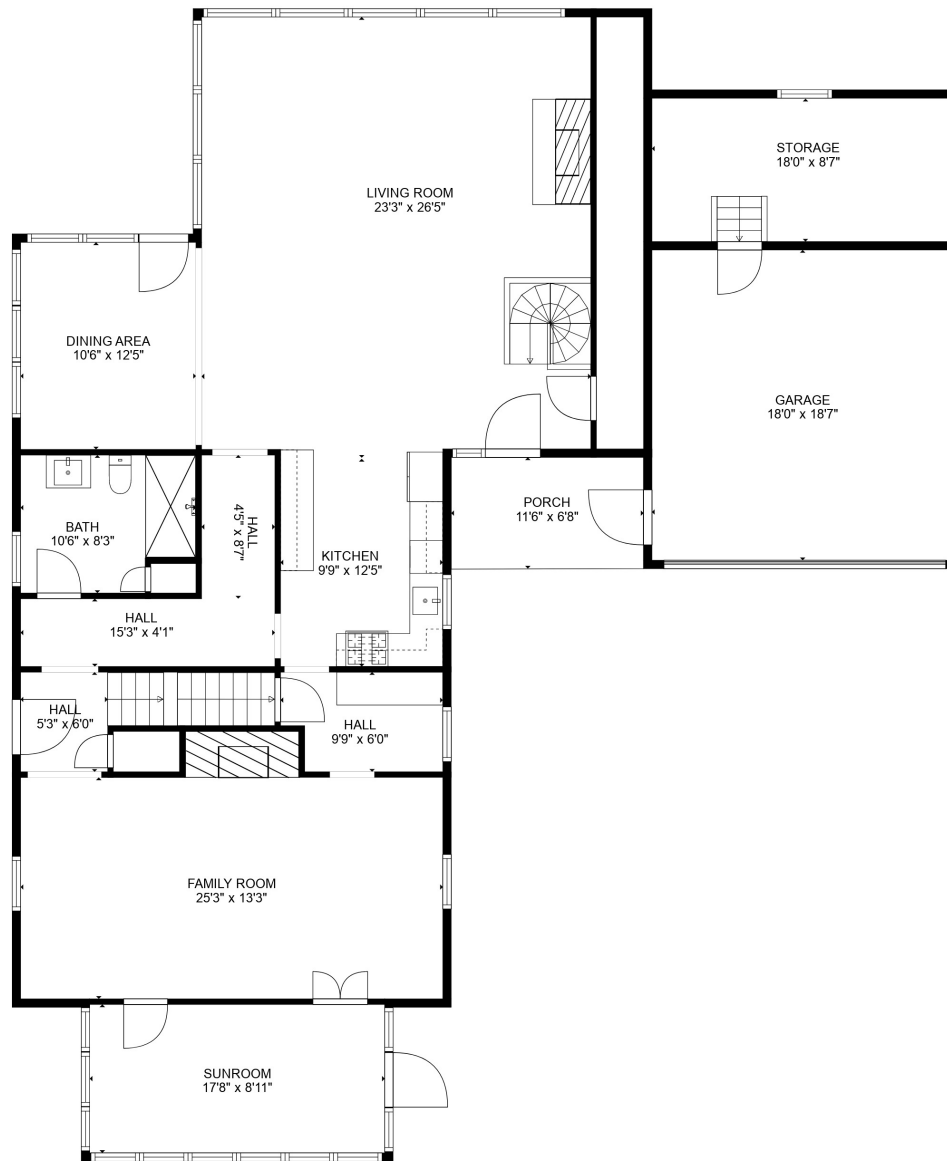

**TOTAL: 3502 sq. ft**  
 BELOW GROUND: 872 sq. ft, FLOOR 2: 1811 sq. ft, FLOOR 3: 819 sq. ft  
 EXCLUDED AREAS: GARAGE: 335 sq. ft, STORAGE: 155 sq. ft, PORCH: 77 sq. ft

SIZES AND DIMENSIONS ARE APPROXIMATE, ACTUAL MAY VARY.