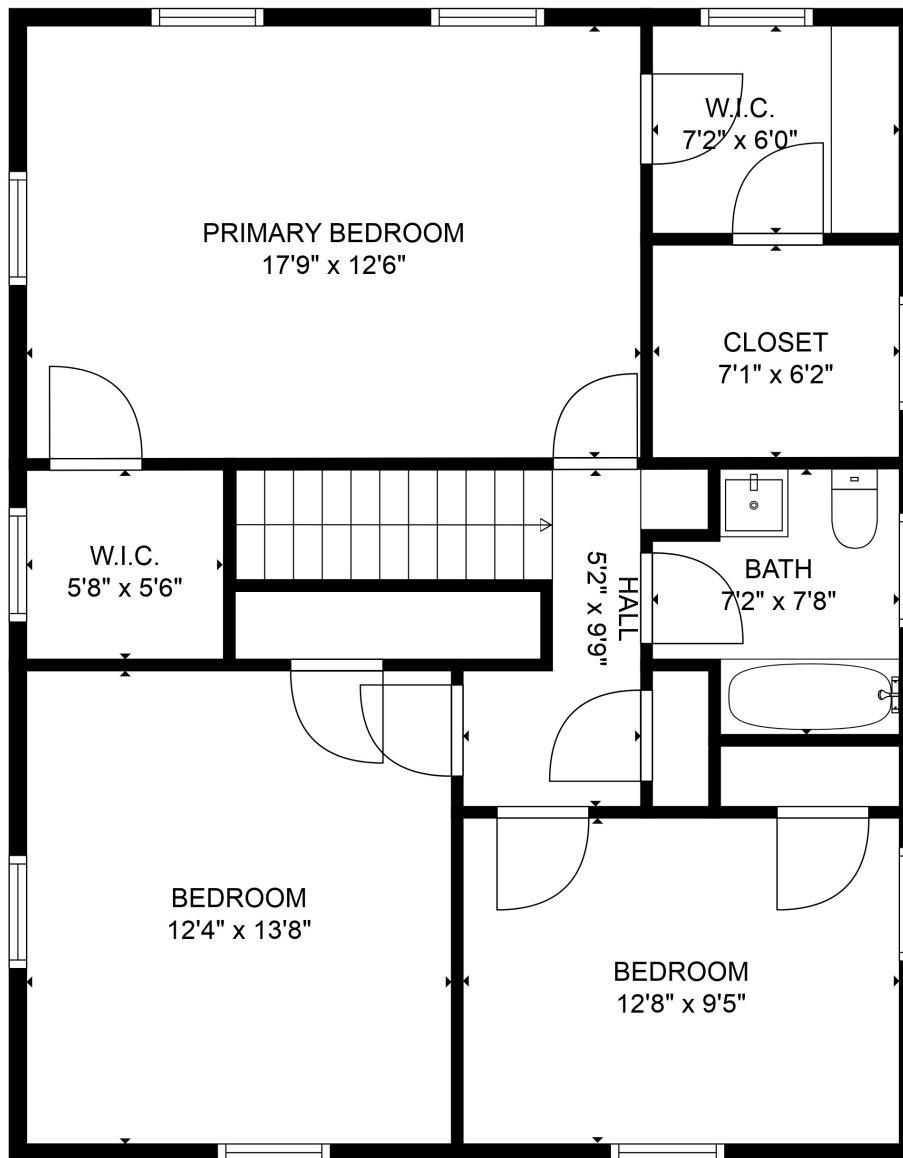

**TOTAL: 3502 sq. ft**  
 BELOW GROUND: 872 sq. ft, FLOOR 2: 1811 sq. ft, FLOOR 3: 819 sq. ft  
 EXCLUDED AREAS: GARAGE: 335 sq. ft, STORAGE: 155 sq. ft, PORCH: 77 sq. ft

SIZES AND DIMENSIONS ARE APPROXIMATE, ACTUAL MAY VARY.