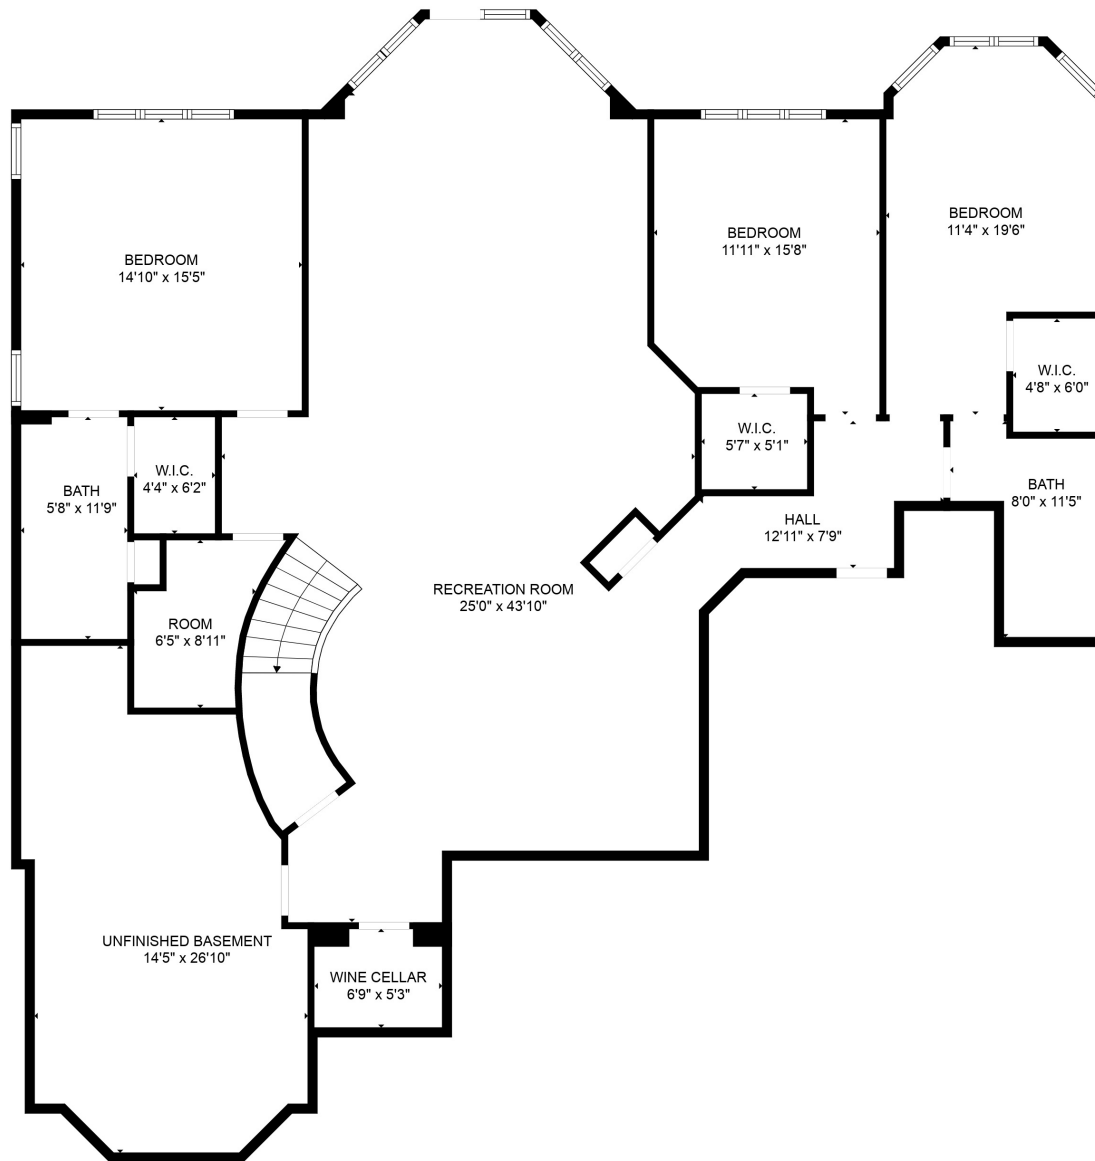

FLOOR 1

FLOOR 2

Total scanned area: 5561 sq. ft

Total scanned area: 5561 sq. ft

MEASUREMENTS ARE CALCULATED BY CUBICASA TECHNOLOGY. DEEMED HIGHLY RELIABLE BUT NOT GUARANTEED.

Total scanned area: 5561 sq. ft

MEASUREMENTS ARE CALCULATED BY CUBICASA TECHNOLOGY. DEEMED HIGHLY RELIABLE BUT NOT GUARANTEED.