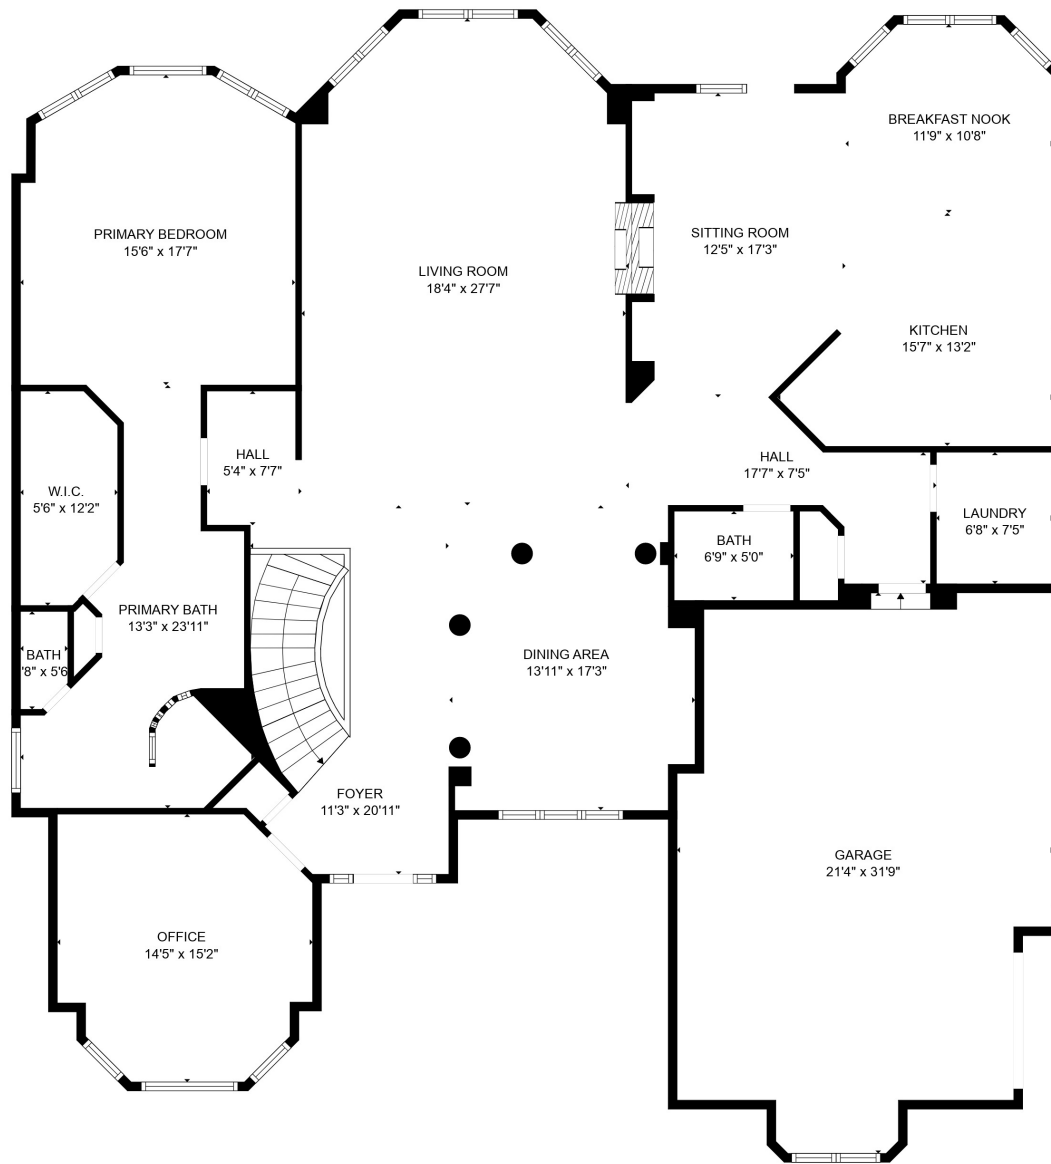

FLOOR 1

FLOOR 2

Total scanned area: 5561 sq. ft

Total scanned area: 5561 sq. ft

MEASUREMENTS ARE CALCULATED BY CUBICASA TECHNOLOGY. DEEMED HIGHLY RELIABLE BUT NOT GUARANTEED.

Total scanned area: 5561 sq. ft

MEASUREMENTS ARE CALCULATED BY CUBICASA TECHNOLOGY. DEEMED HIGHLY RELIABLE BUT NOT GUARANTEED.