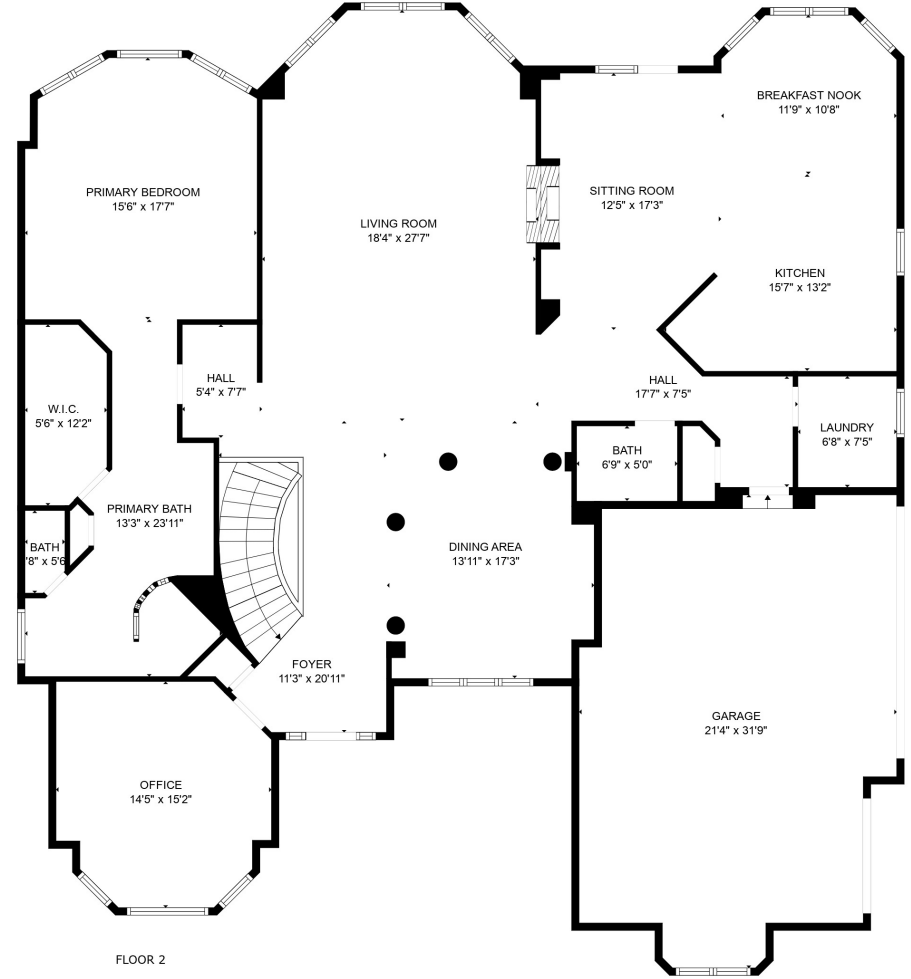

FLOOR 1

FLOOR 2

Total scanned area: 5561 sq. ft

Total scanned area: 5561 sq. ft

MEASUREMENTS ARE CALCULATED BY CUBICASA TECHNOLOGY. DEEMED HIGHLY RELIABLE BUT NOT GUARANTEED.

Total scanned area: 5561 sq. ft

MEASUREMENTS ARE CALCULATED BY CUBICASA TECHNOLOGY. DEEMED HIGHLY RELIABLE BUT NOT GUARANTEED.