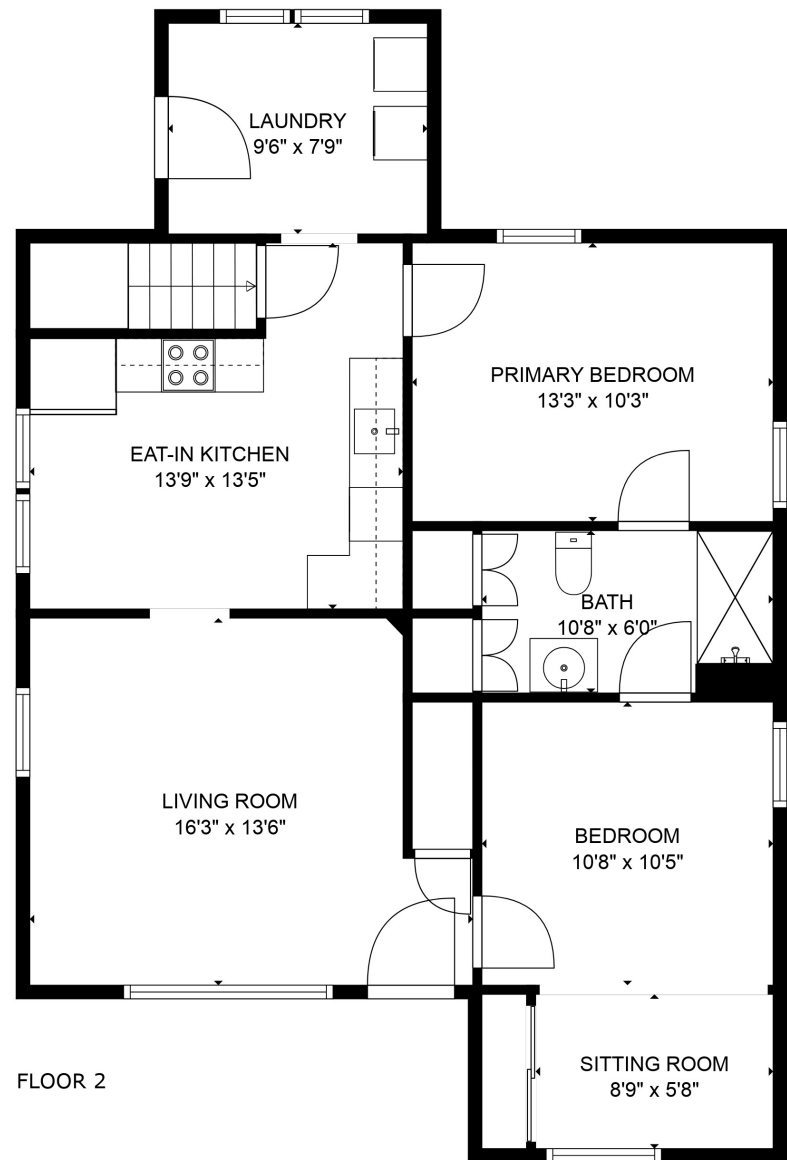

FLOOR 1

FLOOR 2

**TOTAL: 886 sq. ft**  
 BELOW GROUND: 0 sq. ft, FLOOR 2: 886 sq. ft  
 EXCLUDED AREAS: BASEMENT: 609 sq. ft, STORAGE: 161 sq. ft

FLOOR PLAN CREATED BY CUBICASA APP. MEASUREMENTS DEEMED HIGHLY RELIABLE BUT NOT GUARANTEED.

**TOTAL: 886 sq. ft**

BELOW GROUND: 0 sq. ft, FLOOR 2: 886 sq. ft

EXCLUDED AREAS: BASEMENT: 609 sq. ft, STORAGE: 161 sq. ft

FLOOR PLAN CREATED BY CUBICASA APP. MEASUREMENTS DEEMED HIGHLY RELIABLE BUT NOT GUARANTEED.