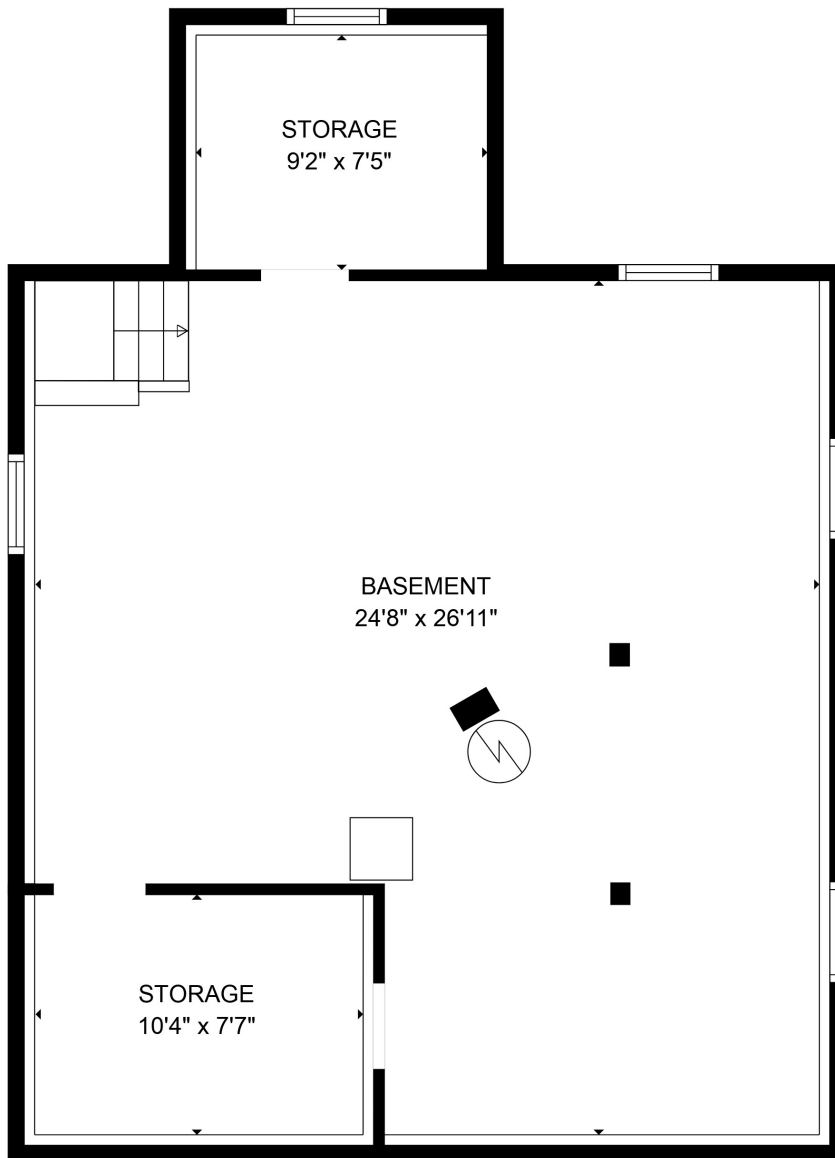

FLOOR 1

FLOOR 2

**TOTAL: 886 sq. ft**  
 BELOW GROUND: 0 sq. ft, FLOOR 2: 886 sq. ft  
 EXCLUDED AREAS: BASEMENT: 609 sq. ft, STORAGE: 161 sq. ft

FLOOR PLAN CREATED BY CUBICASA APP. MEASUREMENTS DEEMED HIGHLY RELIABLE BUT NOT GUARANTEED.

**TOTAL: 886 sq. ft**

BELOW GROUND: 0 sq. ft, FLOOR 2: 886 sq. ft

EXCLUDED AREAS: BASEMENT: 609 sq. ft, STORAGE: 161 sq. ft

FLOOR PLAN CREATED BY CUBICASA APP. MEASUREMENTS DEEMED HIGHLY RELIABLE BUT NOT GUARANTEED.