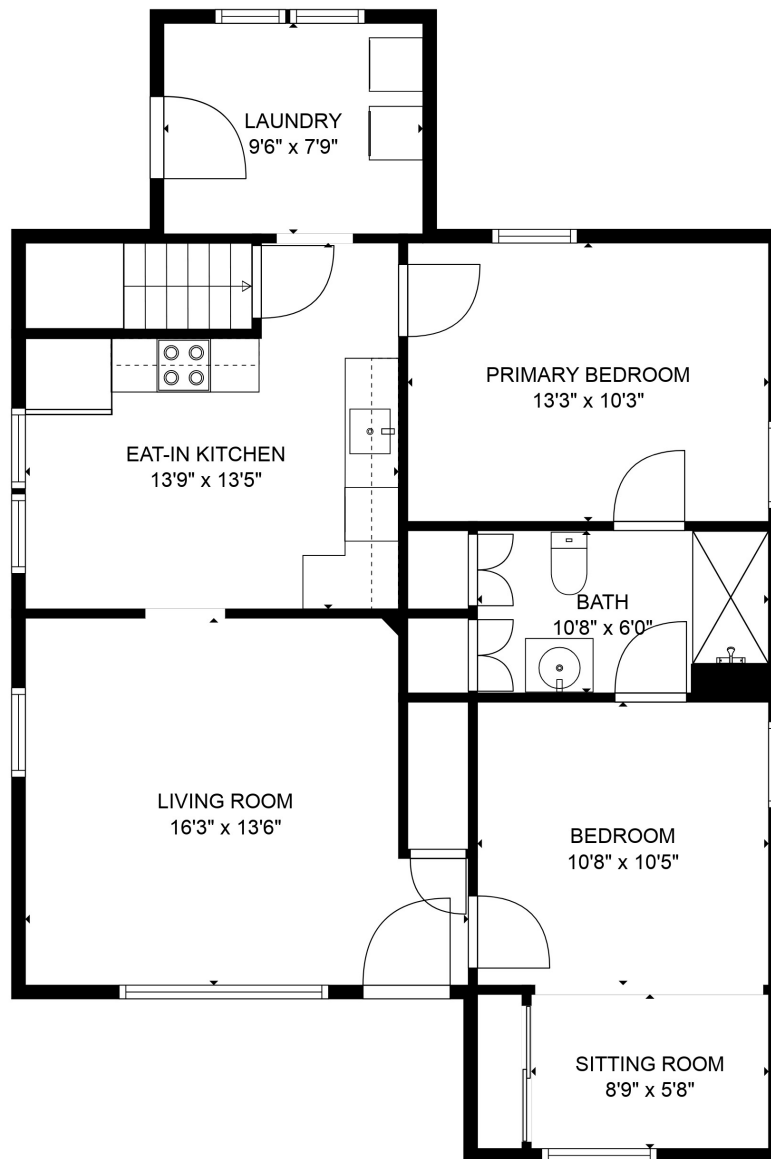

FLOOR 1

FLOOR 2

**TOTAL: 886 sq. ft**  
 BELOW GROUND: 0 sq. ft, FLOOR 2: 886 sq. ft  
 EXCLUDED AREAS: BASEMENT: 609 sq. ft, STORAGE: 161 sq. ft

FLOOR PLAN CREATED BY CUBICASA APP. MEASUREMENTS DEEMED HIGHLY RELIABLE BUT NOT GUARANTEED.

**TOTAL: 886 sq. ft**

BELOW GROUND: 0 sq. ft, FLOOR 2: 886 sq. ft

EXCLUDED AREAS: BASEMENT: 609 sq. ft, STORAGE: 161 sq. ft

FLOOR PLAN CREATED BY CUBICASA APP. MEASUREMENTS DEEMED HIGHLY RELIABLE BUT NOT GUARANTEED.