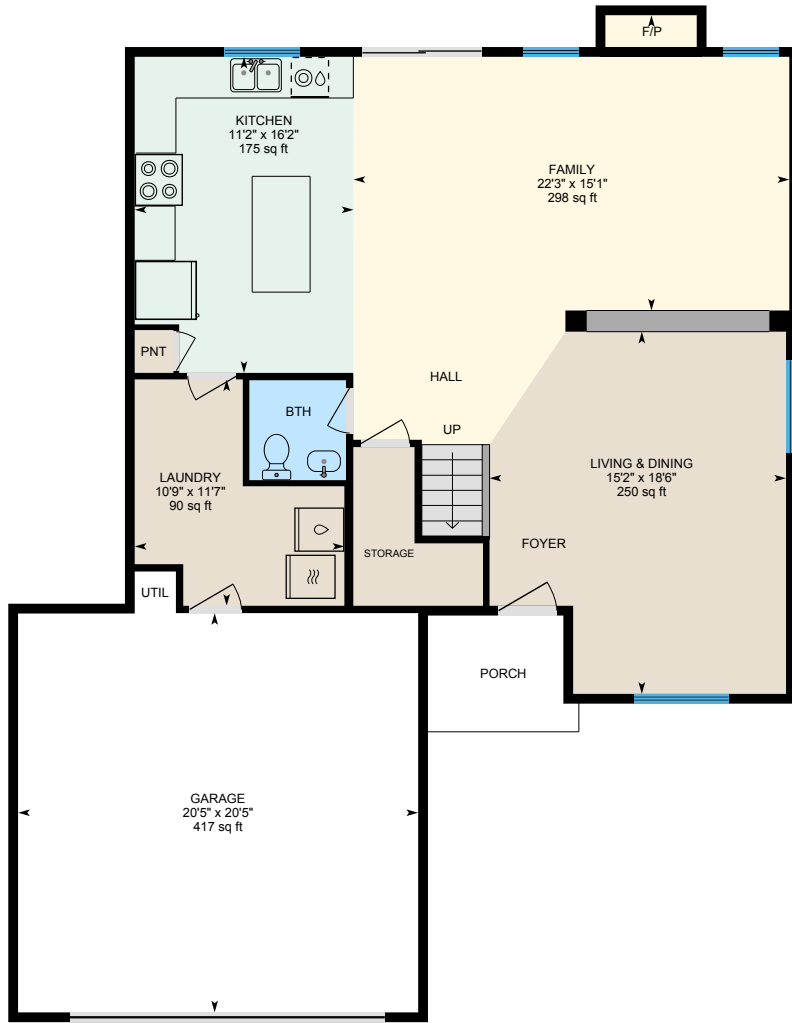

# 8529 Rice Ct, Stockton, CA

Main Building: Above Grade Finished Area 2087.79 sq ft

**1st Floor**  
Finished Area 1055.22 sq ft

**2nd Floor**  
Finished Area 1032.57 sq ft

PREPARED: 2024/10/10