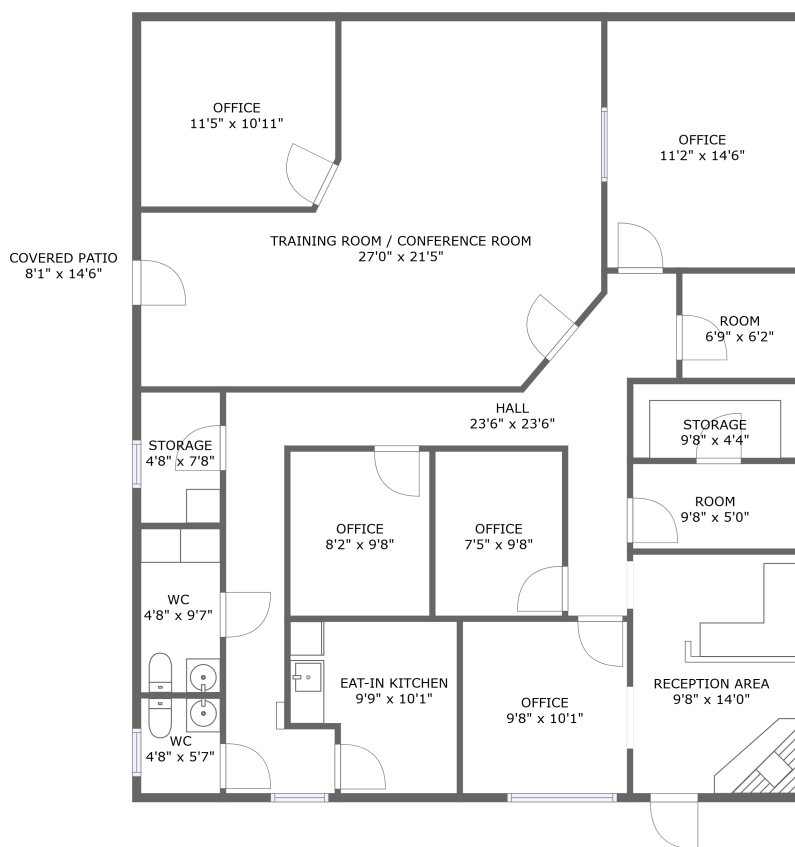

4542 Blue Ridge Boulevard, Blue Ridge, Virginia, United States

Property summary

0 Garages

0 Bedrooms

0 Bathrooms

2 Half baths

1 Floors

1,743 Gross living area sqft

1,943 Total sqft