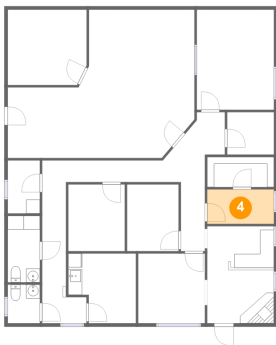

4 Floor 1 - Room

Dimensions: 9'8" x 5'0"
Area: 48 sq. ft
Counted as living area: Yes

Heated: Yes
Finished: Yes
Enclosed: Yes
Contiguous: Yes
Permitted: Yes
Wet space: No
Addition: No
Conversion: No