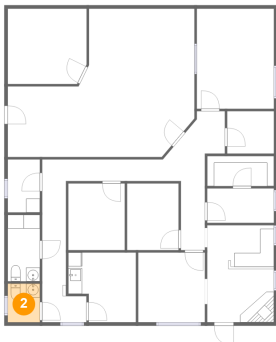

2 Floor 1 - WC

Dimensions: 4'8" x 5'7"
Area: 26 sq. ft
Counted as living area: Yes

Heated: Yes
Finished: Yes
Enclosed: Yes
Contiguous: Yes
Permitted: Yes
Wet space: Yes
Addition: No
Conversion: No