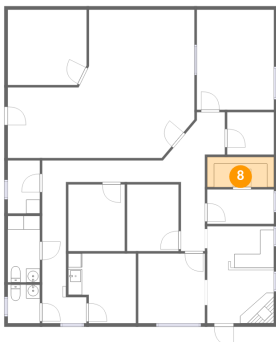

6 Floor 1 - Eat-in Kitchen

Dimensions: 9'9" x 10'1"
Area: 86 sq. ft
Counted as living area: Yes

Heated: Yes
Finished: Yes
Enclosed: Yes
Contiguous: Yes
Permitted: Yes
Wet space: No
Addition: No
Conversion: No

7 Floor 1 - Office

Dimensions: 9'8" x 10'1"
Area: 97 sq. ft
Counted as living area: Yes

Heated: Yes
Finished: Yes
Enclosed: Yes
Contiguous: Yes
Permitted: Yes
Wet space: No
Addition: No
Conversion: No

8 Floor 1 - Storage