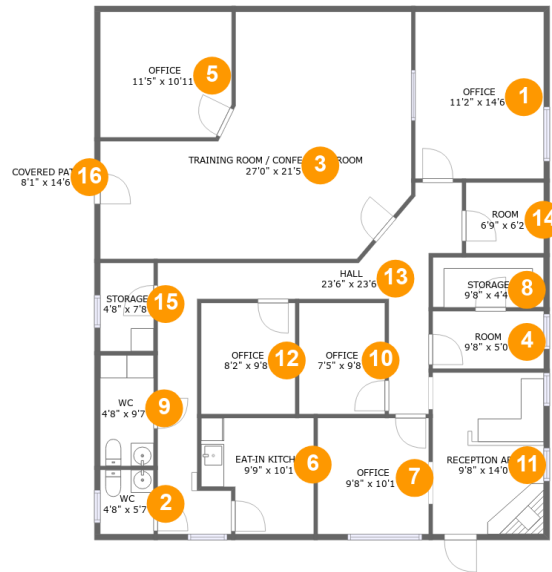

 **1,943** Total sqft

4542 Blue Ridge Boulevard, Blue Ridge, Virginia, United States

Room dimensions

Floor 1

Total sqft: 1943

Living area: 1743

#		Dimensions	sqft	Counted as living area
1	Office	11'2" x 14'6"	161 sq. ft	Yes
2	WC	4'8" x 5'7"	26 sq. ft	Yes
3	Training Room / Conference Room	27'0" x 21'5"	436 sq. ft	Yes
4	Room	9'8" x 5'0"	48 sq. ft	Yes
5	Office	11'5" x 10'11"	122 sq. ft	Yes
6	Eat-in Kitchen	9'9" x 10'1"	86 sq. ft	Yes
7	Office	9'8" x 10'1"	97 sq. ft	Yes
8	Storage	9'8" x 4'4"	42 sq. ft	No
9	WC	4'8" x 9'7"	45 sq. ft	Yes
10	Office	7'5" x 9'8"	72 sq. ft	Yes

6 Floor 1 - Eat-in Kitchen

Dimensions: 9'9" x 10'1"
Area: 86 sq. ft
Counted as living area: Yes

Heated: Yes
Finished: Yes
Enclosed: Yes
Contiguous: Yes
Permitted: Yes
Wet space: No
Addition: No
Conversion: No

7 Floor 1 - Office

Dimensions: 9'8" x 10'1"
Area: 97 sq. ft
Counted as living area: Yes

Heated: Yes
Finished: Yes
Enclosed: Yes
Contiguous: Yes
Permitted: Yes
Wet space: No
Addition: No
Conversion: No

8 Floor 1 - Storage

12 Floor 1 - Office

Dimensions: 8'2" x 9'8"
Area: 79 sq. ft
Counted as living area: Yes

Heated: Yes
Finished: Yes
Enclosed: Yes
Contiguous: Yes
Permitted: Yes
Wet space: No
Addition: No
Conversion: No

13 Floor 1 - Hall