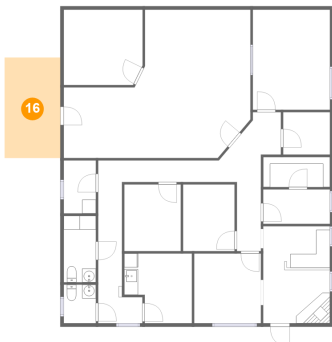

Heated: Yes
Finished: Yes
Enclosed: Yes
Contiguous: Yes
Permitted: Yes
Wet space: No
Addition: No
Conversion: No

4542 Blue Ridge Boulevard, Blue Ridge, Virginia, United States

15 Floor 1 - Storage

Dimensions: 4'8" x 7'8"
Area: 36 sq. ft
Counted as living area: No

Heated: No
Finished: No
Enclosed: No
Contiguous: No
Permitted: Yes
Wet space: No
Addition: No
Conversion: No

16 Floor 1 - Covered Patio

Dimensions: 8'1" x 14'6"
Area: 117 sq. ft
Counted as living area: No