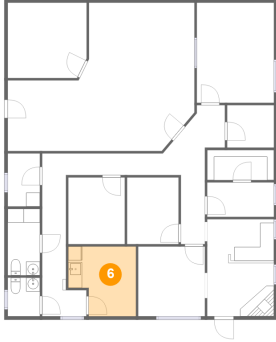

3 Floor 1 - Training Room / Conference Room

Dimensions: 27'0" x 21'5"
Area: 436 sq. ft
Counted as living area: Yes

Heated: Yes
Finished: Yes
Enclosed: Yes
Contiguous: Yes
Permitted: Yes
Wet space: No
Addition: No
Conversion: No

4 Floor 1 - Room

Dimensions: 9'8" x 5'0"
Area: 48 sq. ft
Counted as living area: Yes

Heated: Yes
Finished: Yes
Enclosed: Yes
Contiguous: Yes
Permitted: Yes
Wet space: No
Addition: No
Conversion: No

5 Floor 1 - Office

6 Floor 1 - Eat-in Kitchen

Dimensions: 9'9" x 10'1"
Area: 86 sq. ft
Counted as living area: Yes

Heated: Yes
Finished: Yes
Enclosed: Yes
Contiguous: Yes
Permitted: Yes
Wet space: No
Addition: No
Conversion: No