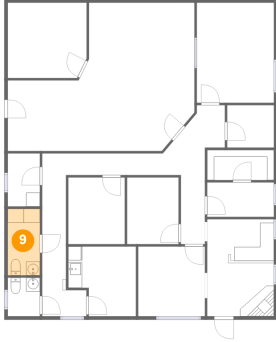

4542 Blue Ridge Boulevard, Blue Ridge, Virginia, United States

9 Floor 1 - WC

Dimensions: 4'8" x 9'7"
Area: 45 sq. ft
Counted as living area: Yes

Heated: Yes
Finished: Yes
Enclosed: Yes
Contiguous: Yes
Permitted: Yes
Wet space: Yes
Addition: No
Conversion: No