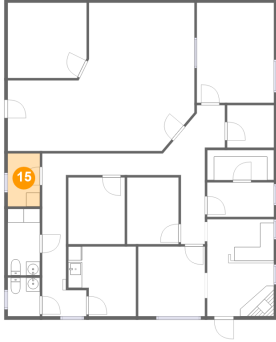

12 Floor 1 - Office

Dimensions: 8'2" x 9'8"
Area: 79 sq. ft
Counted as living area: Yes

Heated: Yes
Finished: Yes
Enclosed: Yes
Contiguous: Yes
Permitted: Yes
Wet space: No
Addition: No
Conversion: No

13 Floor 1 - Hall

Dimensions: 23'6" x 23'6"
Area: 230 sq. ft
Counted as living area: Yes

Heated: Yes
Finished: Yes
Enclosed: Yes
Contiguous: Yes
Permitted: Yes
Wet space: No
Addition: No
Conversion: No

14 Floor 1 - Room

Dimensions: 6'9" x 6'2"
Area: 41 sq. ft
Counted as living area: Yes

Heated: Yes
Finished: Yes
Enclosed: Yes
Contiguous: Yes
Permitted: Yes
Wet space: No
Addition: No
Conversion: No

4542 Blue Ridge Boulevard, Blue Ridge, Virginia, United States

15 Floor 1 - Storage

Dimensions: 4'8" x 7'8"
Area: 36 sq. ft
Counted as living area: No