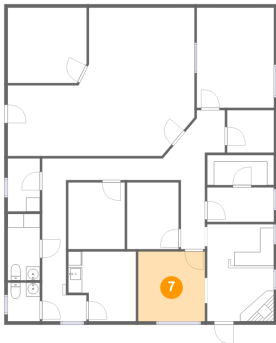

4 Floor 1 - Room

Dimensions: 9'8" x 5'0"
Area: 48 sq. ft
Counted as living area: Yes

Heated: Yes
Finished: Yes
Enclosed: Yes
Contiguous: Yes
Permitted: Yes
Wet space: No
Addition: No
Conversion: No

5 Floor 1 - Office

Dimensions: 11'5" x 10'11"
Area: 122 sq. ft
Counted as living area: Yes

Heated: Yes
Finished: Yes
Enclosed: Yes
Contiguous: Yes
Permitted: Yes
Wet space: No
Addition: No
Conversion: No

4542 Blue Ridge Boulevard, Blue Ridge, Virginia, United States

6 Floor 1 - Eat-in Kitchen

Dimensions: 9'9" x 10'1"
Area: 86 sq. ft
Counted as living area: Yes

Heated: Yes
Finished: Yes
Enclosed: Yes
Contiguous: Yes
Permitted: Yes
Wet space: No
Addition: No
Conversion: No

7 Floor 1 - Office

Dimensions: 9'8" x 10'1"
Area: 97 sq. ft
Counted as living area: Yes

Heated: Yes
Finished: Yes
Enclosed: Yes
Contiguous: Yes
Permitted: Yes
Wet space: No
Addition: No
Conversion: No

8 Floor 1 - Storage