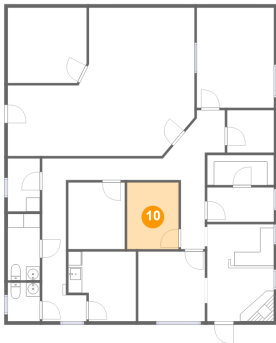

7 Floor 1 - Office

Dimensions: 9'8" x 10'1"
Area: 97 sq. ft
Counted as living area: Yes

Heated: Yes
Finished: Yes
Enclosed: Yes
Contiguous: Yes
Permitted: Yes
Wet space: No
Addition: No
Conversion: No

8 Floor 1 - Storage

9 Floor 1 - WC

Dimensions: 4'8" x 9'7"
Area: 45 sq. ft
Counted as living area: Yes

Heated: Yes
Finished: Yes
Enclosed: Yes
Contiguous: Yes
Permitted: Yes
Wet space: Yes
Addition: No
Conversion: No

10 Floor 1 - Office