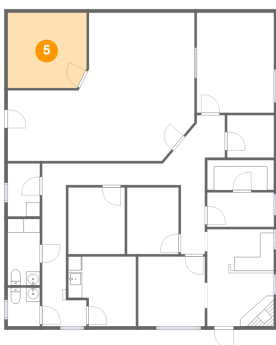

3 Floor 1 - Training Room / Conference Room

Dimensions: 27'0" x 21'5"
Area: 436 sq. ft
Counted as living area: Yes

Heated: Yes
Finished: Yes
Enclosed: Yes
Contiguous: Yes
Permitted: Yes
Wet space: No
Addition: No
Conversion: No

4 Floor 1 - Room

Dimensions: 9'8" x 5'0"
Area: 48 sq. ft
Counted as living area: Yes

Heated: Yes
Finished: Yes
Enclosed: Yes
Contiguous: Yes
Permitted: Yes
Wet space: No
Addition: No
Conversion: No

5 Floor 1 - Office