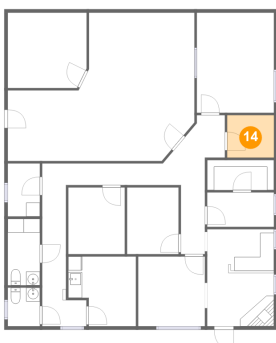

12 Floor 1 - Office

Dimensions: 8'2" x 9'8"
Area: 79 sq. ft
Counted as living area: Yes

Heated: Yes
Finished: Yes
Enclosed: Yes
Contiguous: Yes
Permitted: Yes
Wet space: No
Addition: No
Conversion: No

13 Floor 1 - Hall

Dimensions: 23'6" x 23'6"
Area: 230 sq. ft
Counted as living area: Yes

Heated: Yes
Finished: Yes
Enclosed: Yes
Contiguous: Yes
Permitted: Yes
Wet space: No
Addition: No
Conversion: No

14 Floor 1 - Room

Dimensions: 6'9" x 6'2"
Area: 41 sq. ft
Counted as living area: Yes