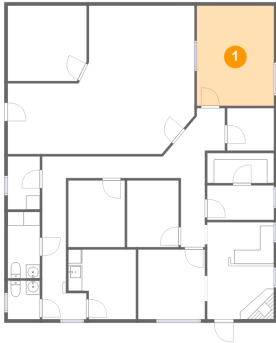

 **1,943** Total sqft

4542 Blue Ridge Boulevard, Blue Ridge, Virginia, United States

Room dimensions

Floor 1

Total sqft: 1943

Living area: 1743

#		Dimensions	sqft	Counted as living area
1	Office	11'2" x 14'6"	161 sq. ft	Yes
2	WC	4'8" x 5'7"	26 sq. ft	Yes
3	Training Room / Conference Room	27'0" x 21'5"	436 sq. ft	Yes
4	Room	9'8" x 5'0"	48 sq. ft	Yes
5	Office	11'5" x 10'11"	122 sq. ft	Yes
6	Eat-in Kitchen	9'9" x 10'1"	86 sq. ft	Yes
7	Office	9'8" x 10'1"	97 sq. ft	Yes
8	Storage	9'8" x 4'4"	42 sq. ft	No
9	WC	4'8" x 9'7"	45 sq. ft	Yes
10	Office	7'5" x 9'8"	72 sq. ft	Yes

4542 Blue Ridge Boulevard, Blue Ridge, Virginia, United States

#		Dimensions	sqft	Counted as living area
11	Reception Area	9'8" x 14'0"	135 sq. ft	Yes
12	Office	8'2" x 9'8"	79 sq. ft	Yes
13	Hall	23'6" x 23'6"	230 sq. ft	Yes
14	Room	6'9" x 6'2"	41 sq. ft	Yes
15	Storage	4'8" x 7'8"	36 sq. ft	No
16	Covered Patio	8'1" x 14'6"	117 sq. ft	No

4542 Blue Ridge Boulevard, Blue Ridge, Virginia, United States

1 Floor 1 - Office

Dimensions: 11'2" x 14'6"
Area: 161 sq. ft
Counted as living area: Yes

Heated: Yes
Finished: Yes
Enclosed: Yes
Contiguous: Yes
Permitted: Yes
Wet space: No
Addition: No
Conversion: No