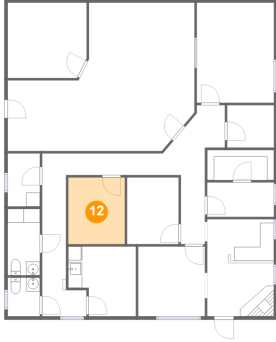

4542 Blue Ridge Boulevard, Blue Ridge, Virginia, United States

12 Floor 1 - Office

Dimensions: 8'2" x 9'8"
Area: 79 sq. ft
Counted as living area: Yes

Heated: Yes
Finished: Yes
Enclosed: Yes
Contiguous: Yes
Permitted: Yes
Wet space: No
Addition: No
Conversion: No