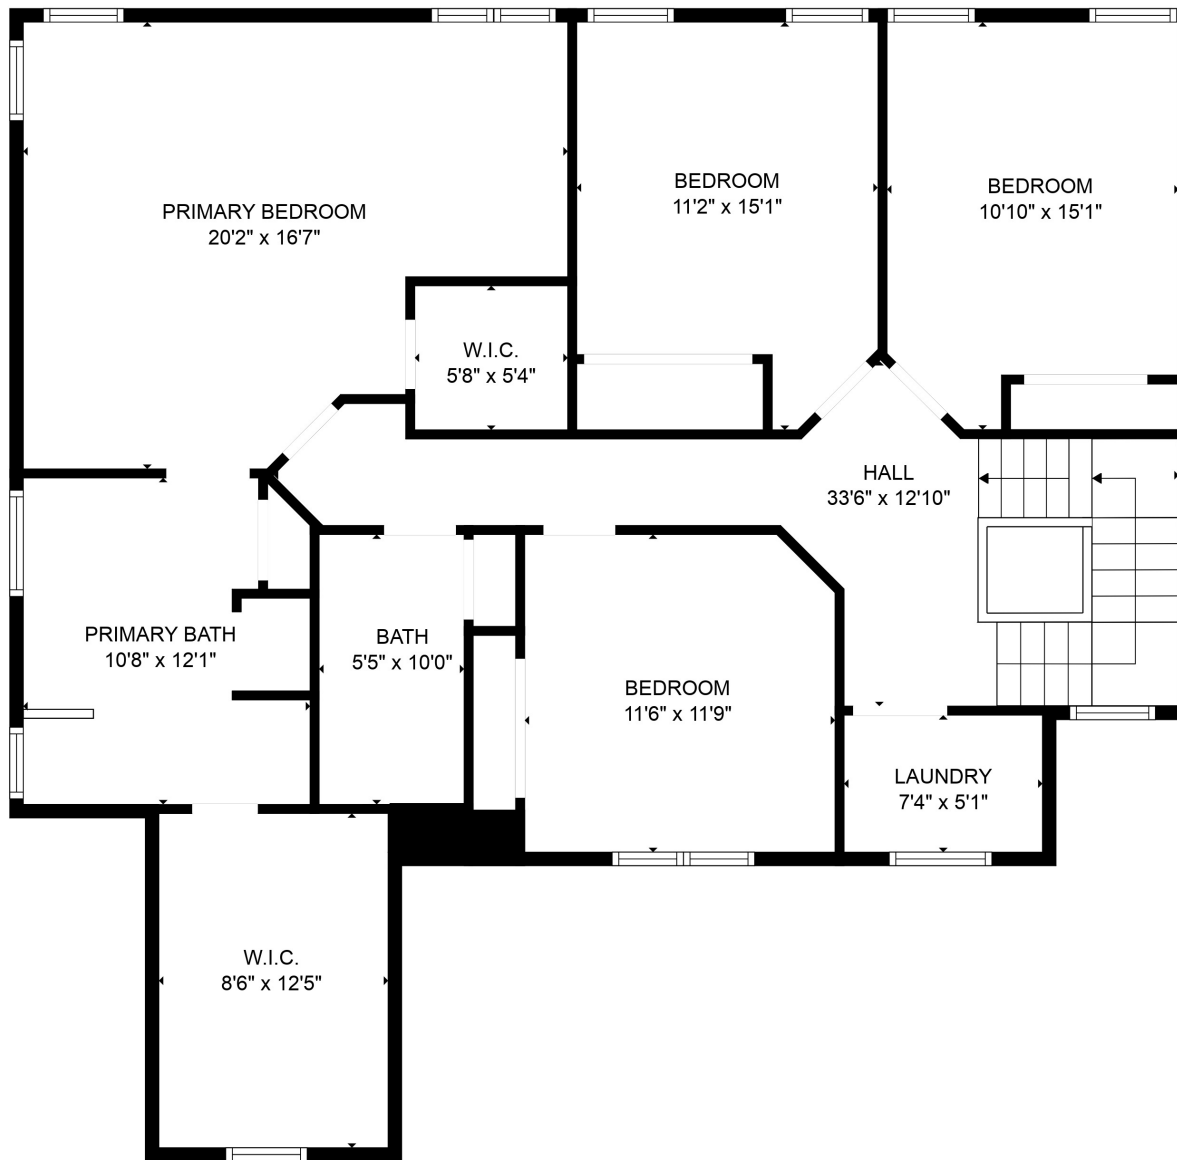

FLOOR 3

Total scanned area: 3411 sq. ft

SIZES AND DIMENSIONS ARE APPROXIMATE. ACTUAL MAY VARY.

Total scanned area: 3411 sq. ft

SIZES AND DIMENSIONS ARE APPROXIMATE. ACTUAL MAY VARY.

Total scanned area: 3411 sq. ft

SIZES AND DIMENSIONS ARE APPROXIMATE. ACTUAL MAY VARY.

Total scanned area: 3411 sq. ft

SIZES AND DIMENSIONS ARE APPROXIMATE. ACTUAL MAY VARY.