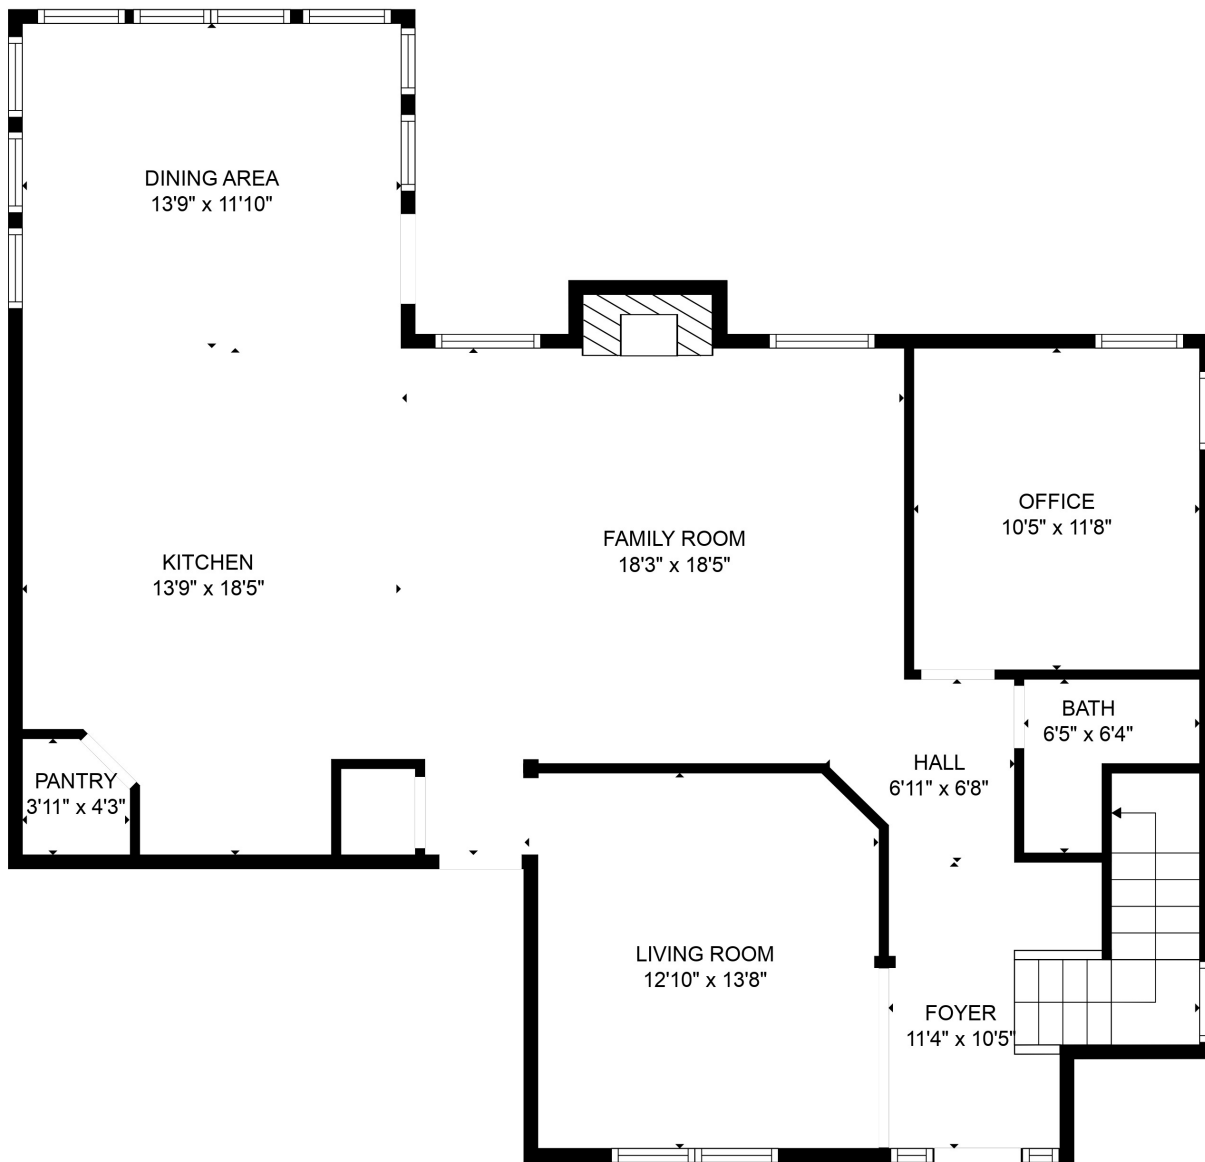

FLOOR 3

Total scanned area: 3411 sq. ft

SIZES AND DIMENSIONS ARE APPROXIMATE. ACTUAL MAY VARY.

Total scanned area: 3411 sq. ft

SIZES AND DIMENSIONS ARE APPROXIMATE. ACTUAL MAY VARY.

Total scanned area: 3411 sq. ft

SIZES AND DIMENSIONS ARE APPROXIMATE. ACTUAL MAY VARY.

Total scanned area: 3411 sq. ft

SIZES AND DIMENSIONS ARE APPROXIMATE. ACTUAL MAY VARY.