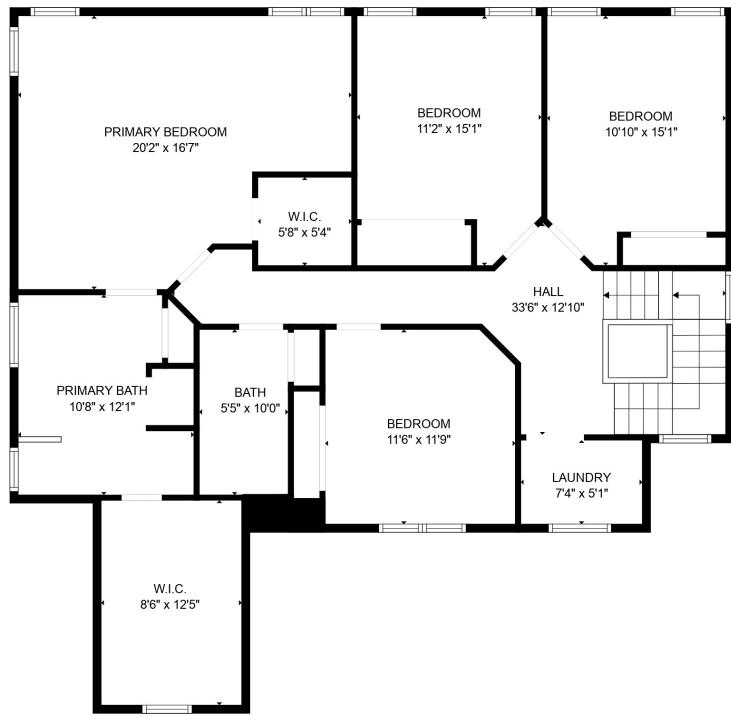

FLOOR 3

Total scanned area: 3411 sq. ft

SIZES AND DIMENSIONS ARE APPROXIMATE. ACTUAL MAY VARY.

Total scanned area: 3411 sq. ft

SIZES AND DIMENSIONS ARE APPROXIMATE. ACTUAL MAY VARY.

Total scanned area: 3411 sq. ft

SIZES AND DIMENSIONS ARE APPROXIMATE. ACTUAL MAY VARY.

Total scanned area: 3411 sq. ft

SIZES AND DIMENSIONS ARE APPROXIMATE. ACTUAL MAY VARY.