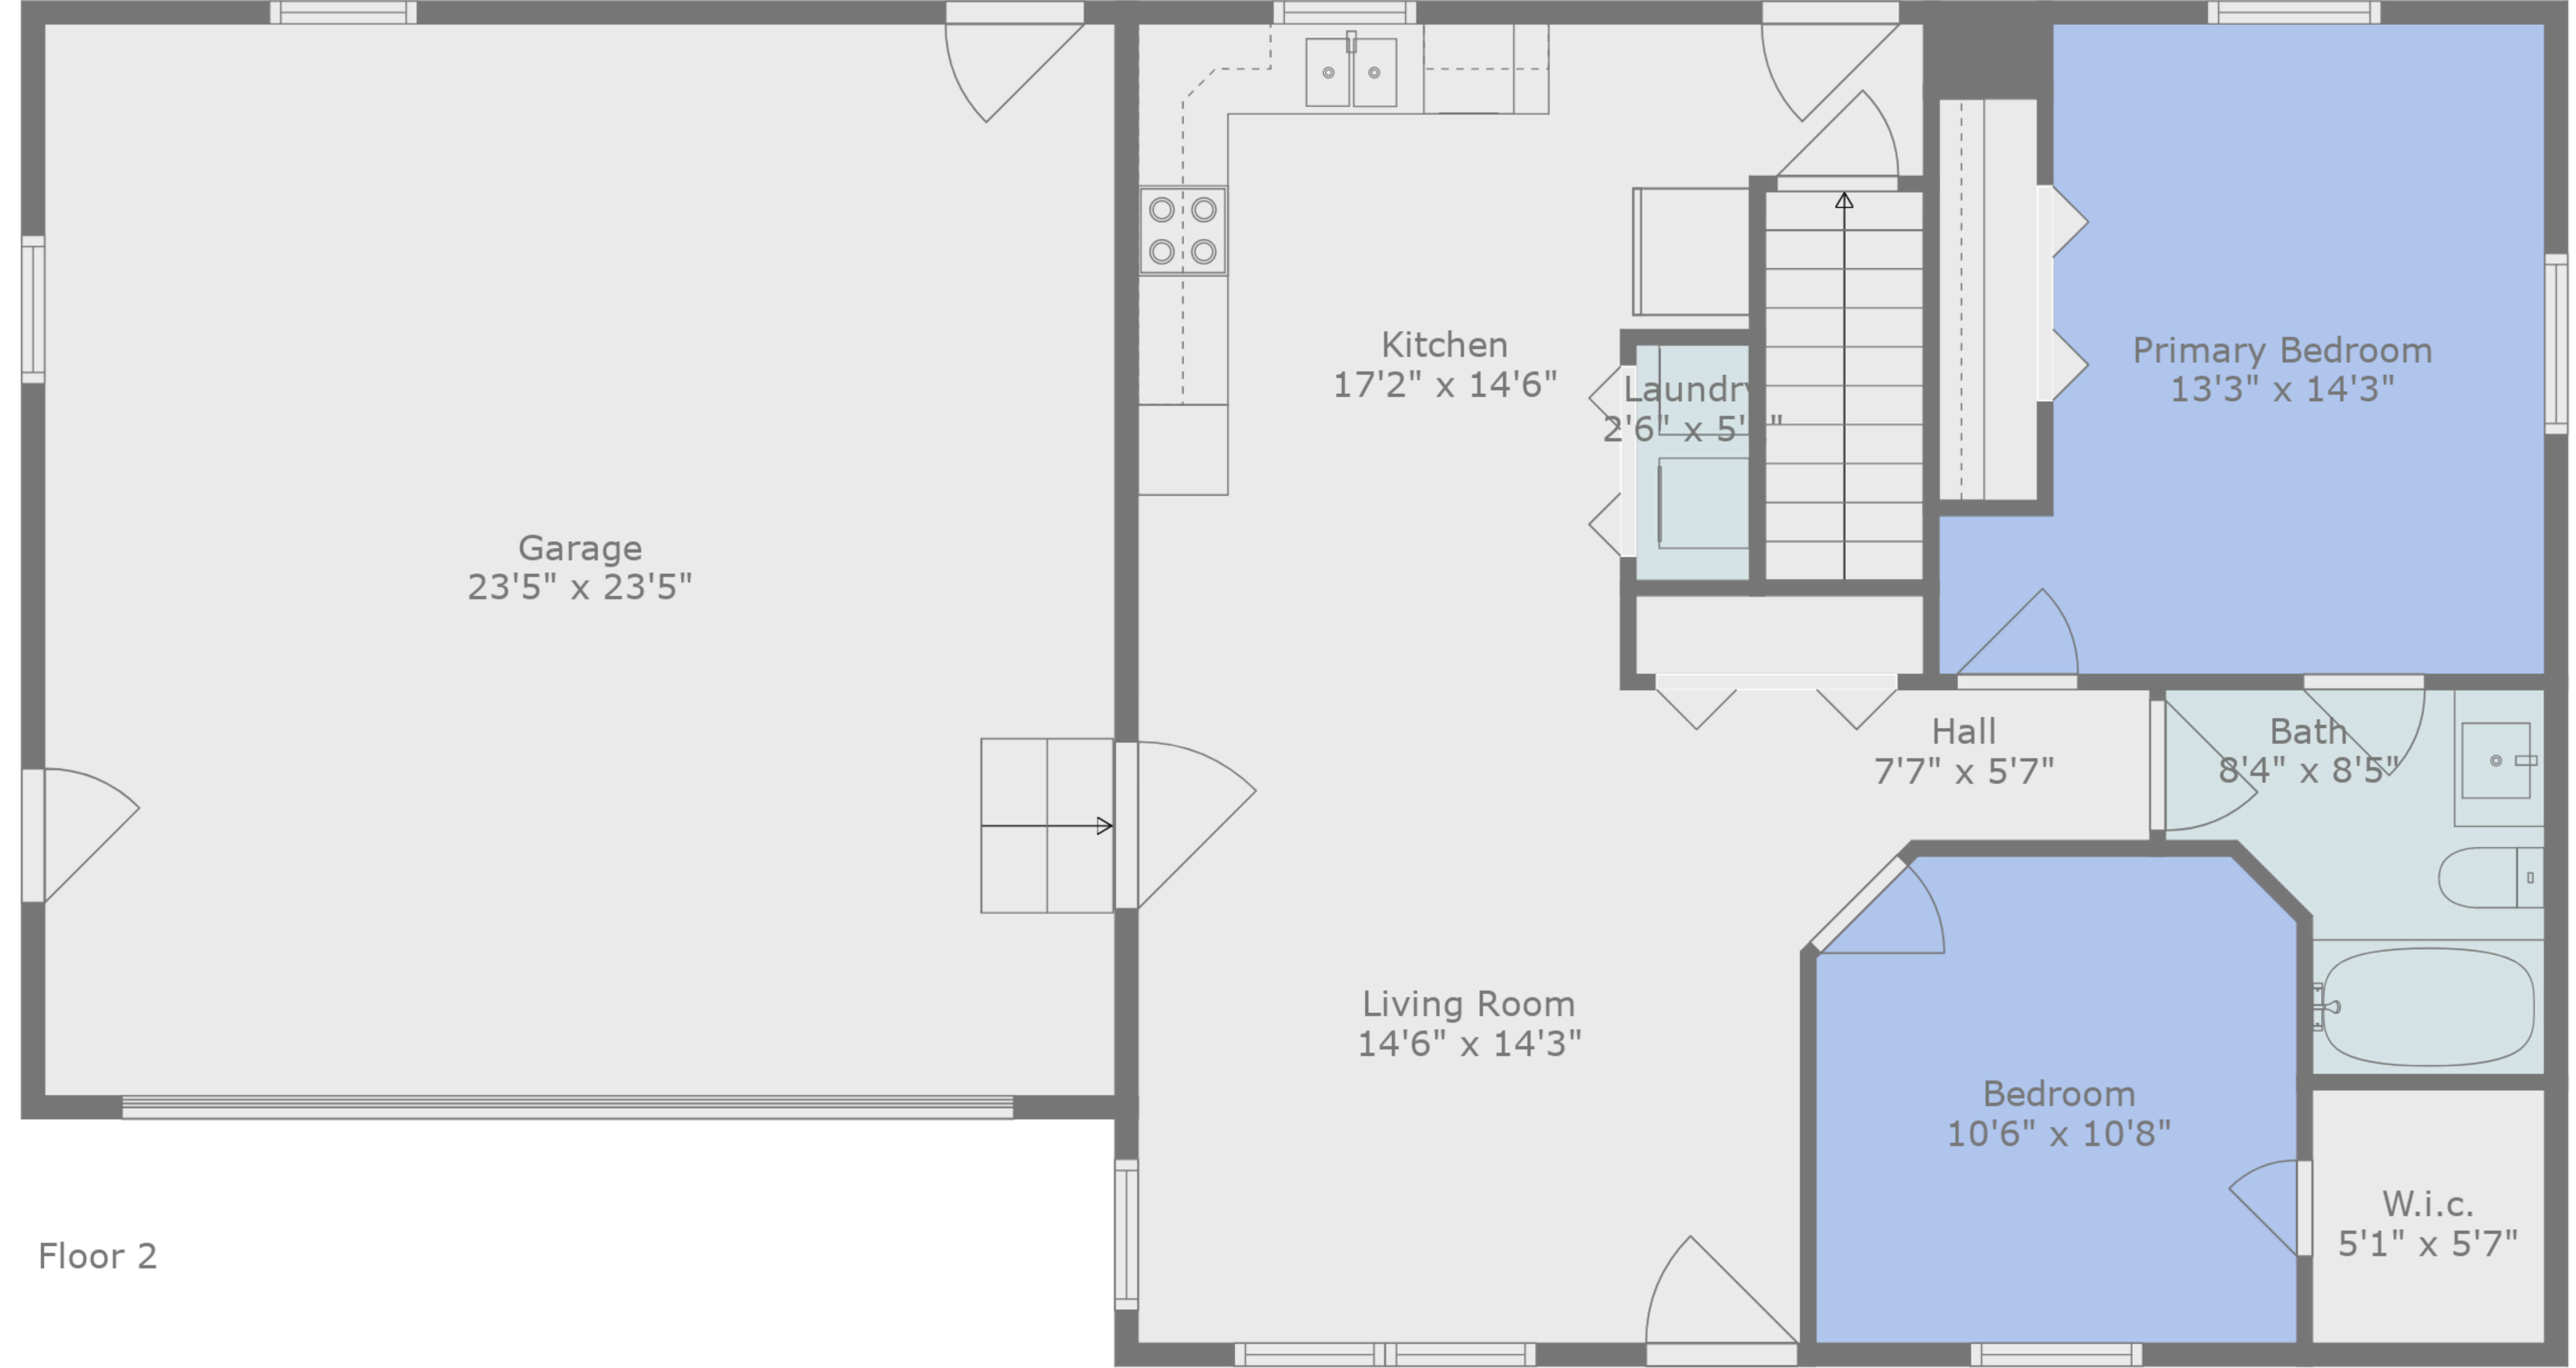

**TOTAL: 1789 sq. ft**  
 BELOW GROUND: 900 sq. ft, FLOOR 2: 889 sq. ft  
 EXCLUDED AREAS: GARAGE: 549 sq. ft

Measurements Are Deemed Highly Reliable, But Not Guaranteed.

Floor 1

Floor 2

**TOTAL: 1789 sq. ft**  
 BELOW GROUND: 900 sq. ft, FLOOR 2: 889 sq. ft  
 EXCLUDED AREAS: GARAGE: 549 sq. ft