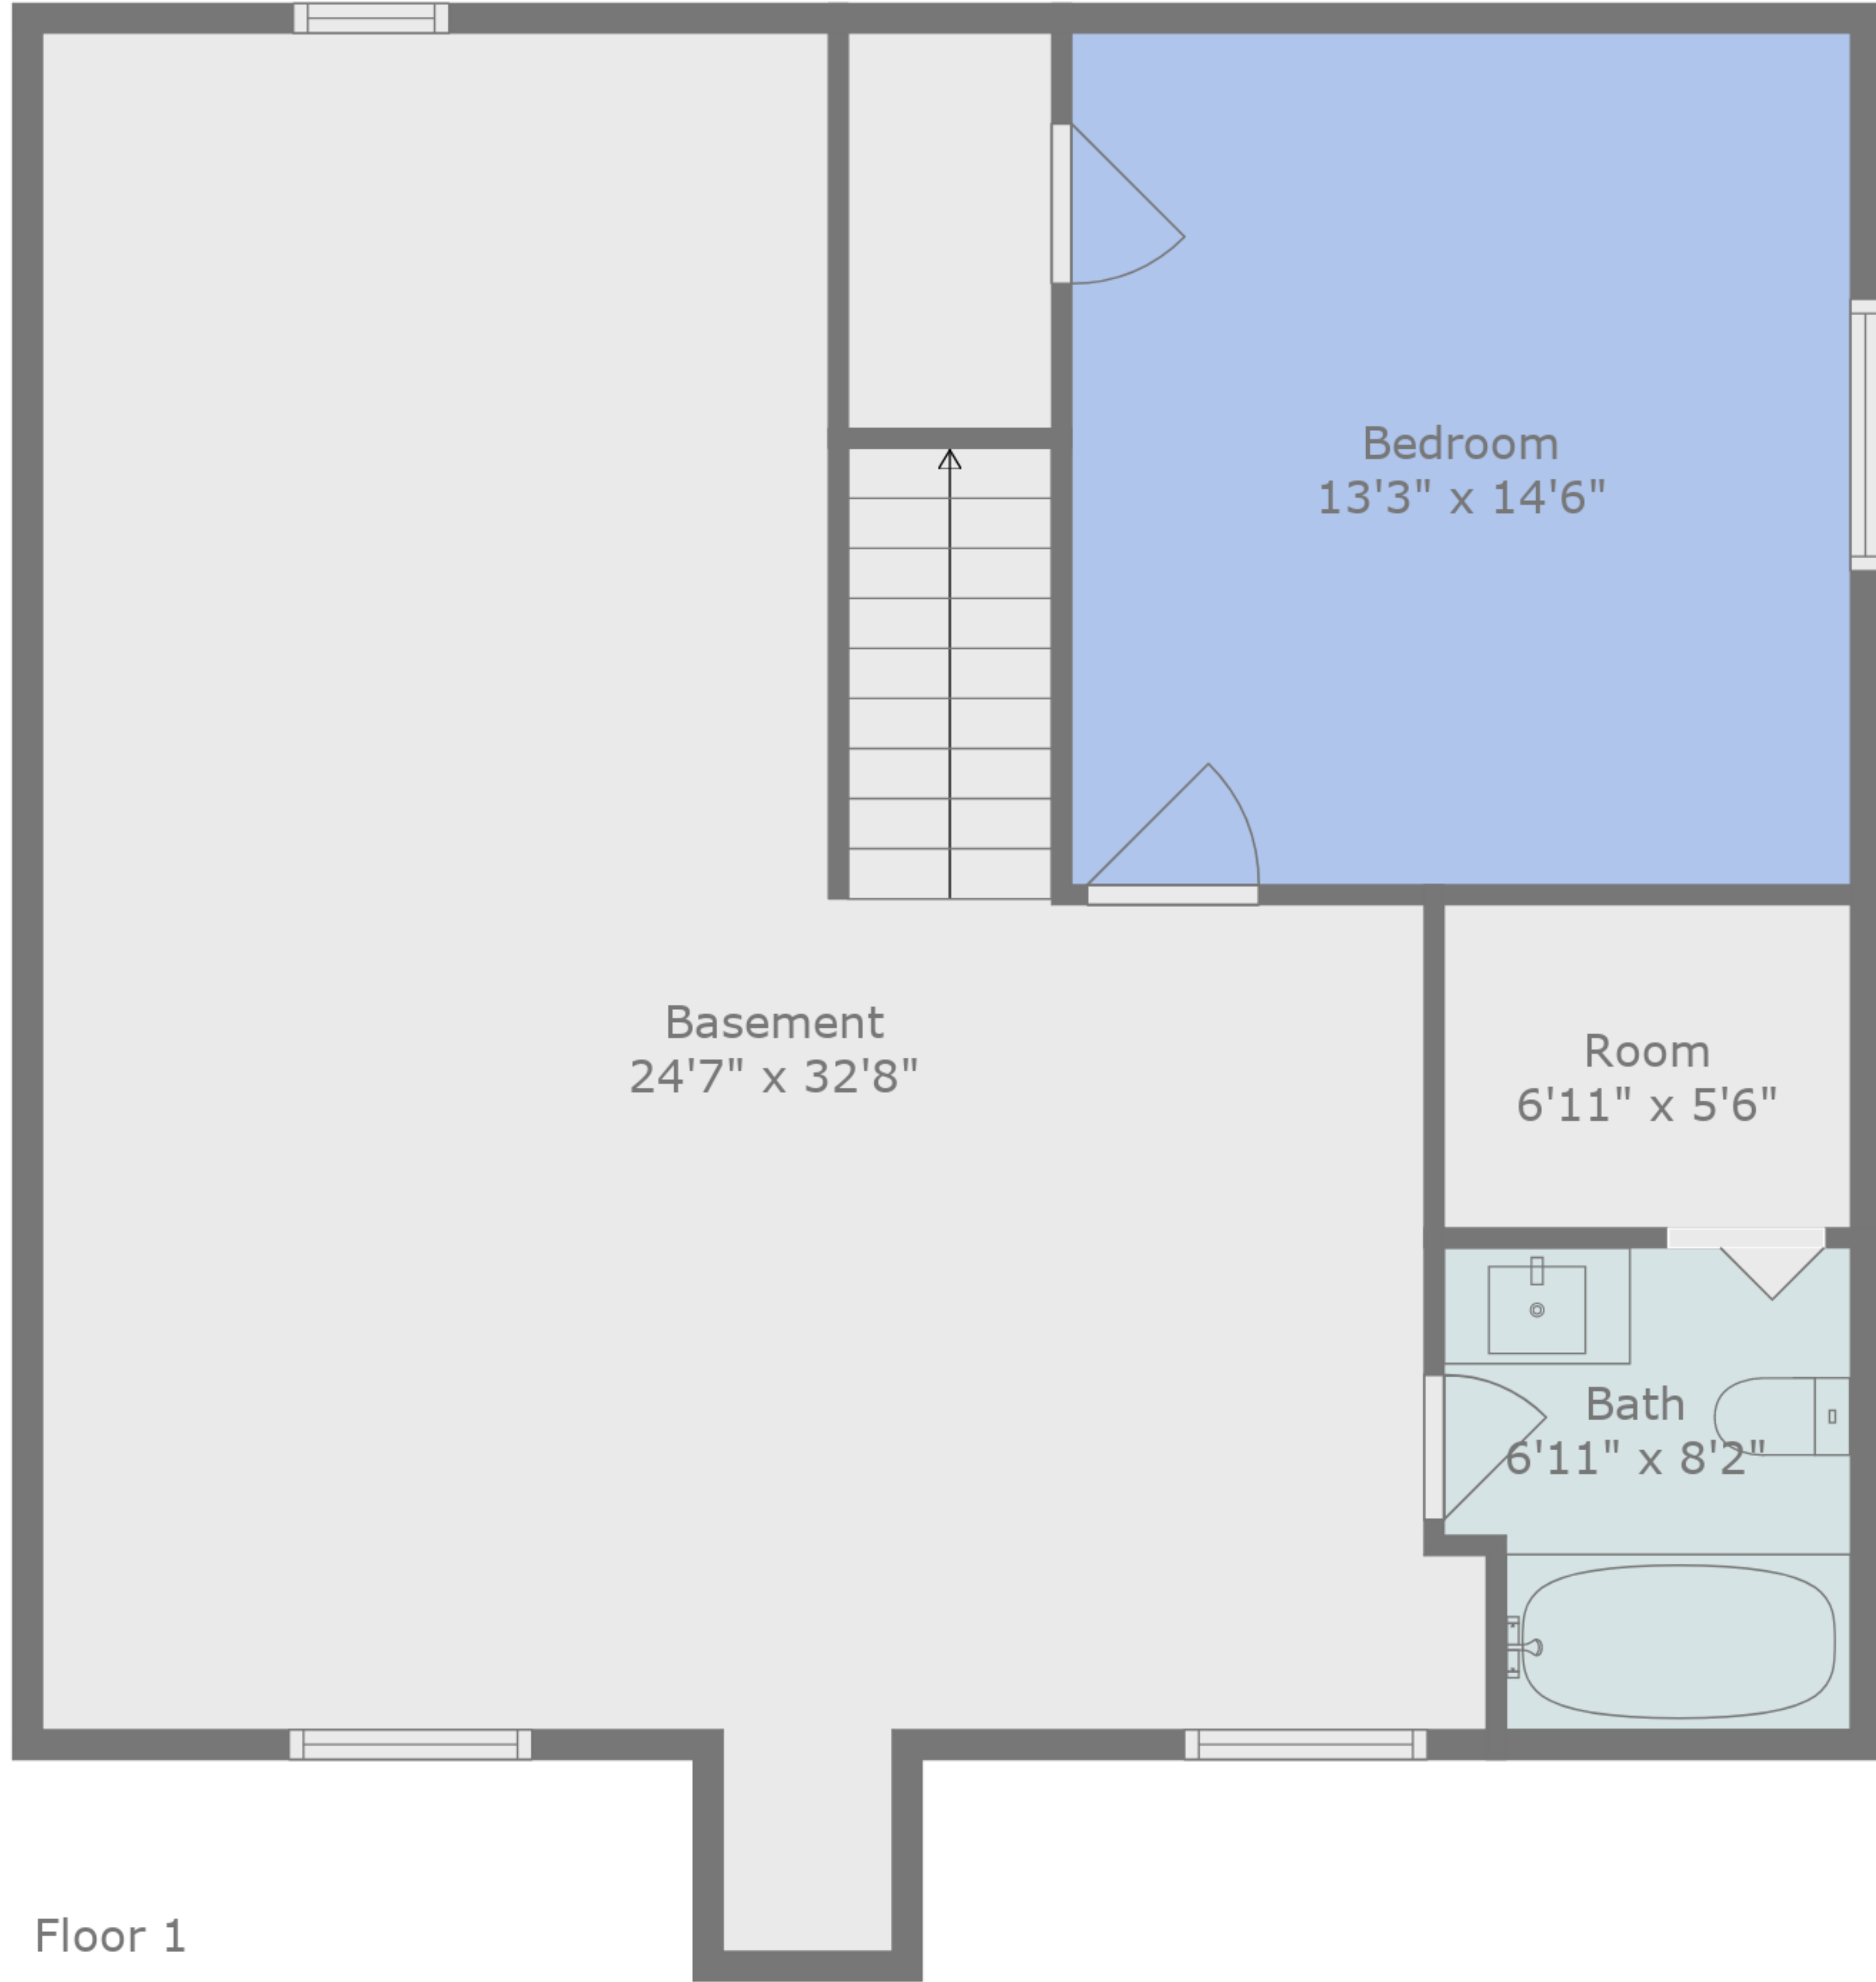

**TOTAL: 1789 sq. ft**  
 BELOW GROUND: 900 sq. ft, FLOOR 2: 889 sq. ft  
 EXCLUDED AREAS: GARAGE: 549 sq. ft

Measurements Are Deemed Highly Reliable, But Not Guaranteed.

Floor 1

Floor 2

**TOTAL: 1789 sq. ft**  
 BELOW GROUND: 900 sq. ft, FLOOR 2: 889 sq. ft  
 EXCLUDED AREAS: GARAGE: 549 sq. ft