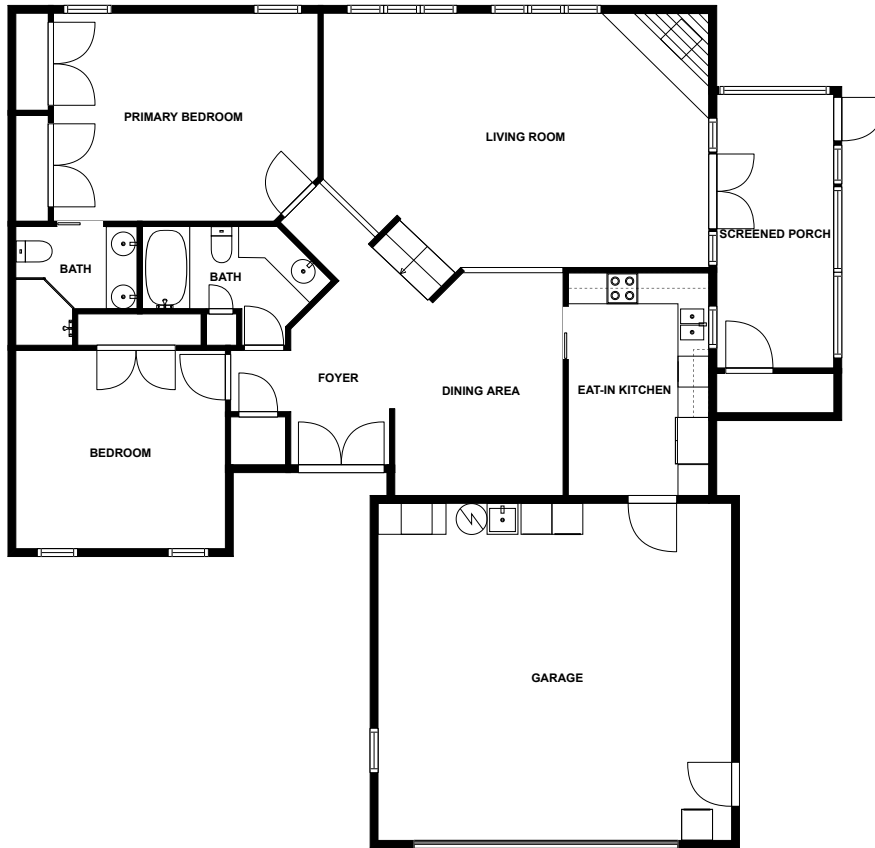

Home report

Parkview Lane 11720
Seminole

Highlights

1 Kitchen

1 Living room

2 Bedroom

2 Bath

17 Doors

18 Windows

Nearby services Data source: Google Maps

113th St + 9700, 0.3 mi

**Publix Super Market on
113th Street, 1.3 mi**

QuestDental, 0.4 mi

Barry University, 0.4 mi

**Nature's Table Seminole
[SPC UP Building], 0.4 mi**

**Bay Pines VA Hospital
Helipad, 3.8 mi**

Floor plan

fvm

SIZES AND DIMENSIONS ARE APPROXIMATE, ACTUAL MAY VARY.

Appendix 1: Data sheet

Garage - 1	Bedroom - 2	Bedroom - Master - 1
Kitchen - 1	Kitchen - EatIn - 1	Outdoor - 1
Outdoor - Porch - 1	Outdoor - Porch - Screen - 1	Bath - 2
LivingRoom - 1	Dining - 1	Dining - Open - 1
Entry - 1	Entry - Foyer - 1	