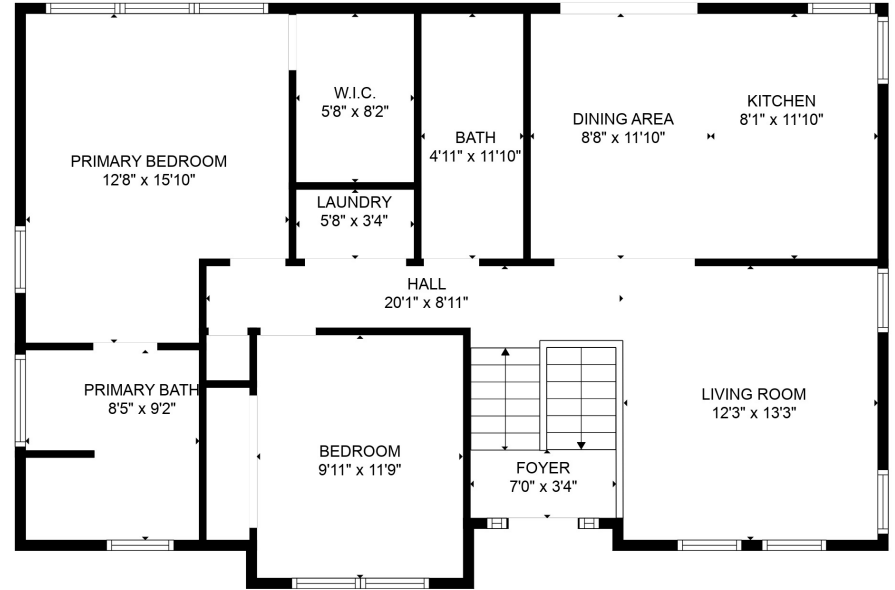

FLOOR 1

FLOOR 2

Total scanned area: 2354 sq. ft

Total scanned area: 2354 sq. ft

MEASUREMENTS ARE CALCULATED BY CUBICASA TECHNOLOGY. DEEMED HIGHLY RELIABLE BUT NOT GUARANTEED.

Total scanned area: 2354 sq. ft