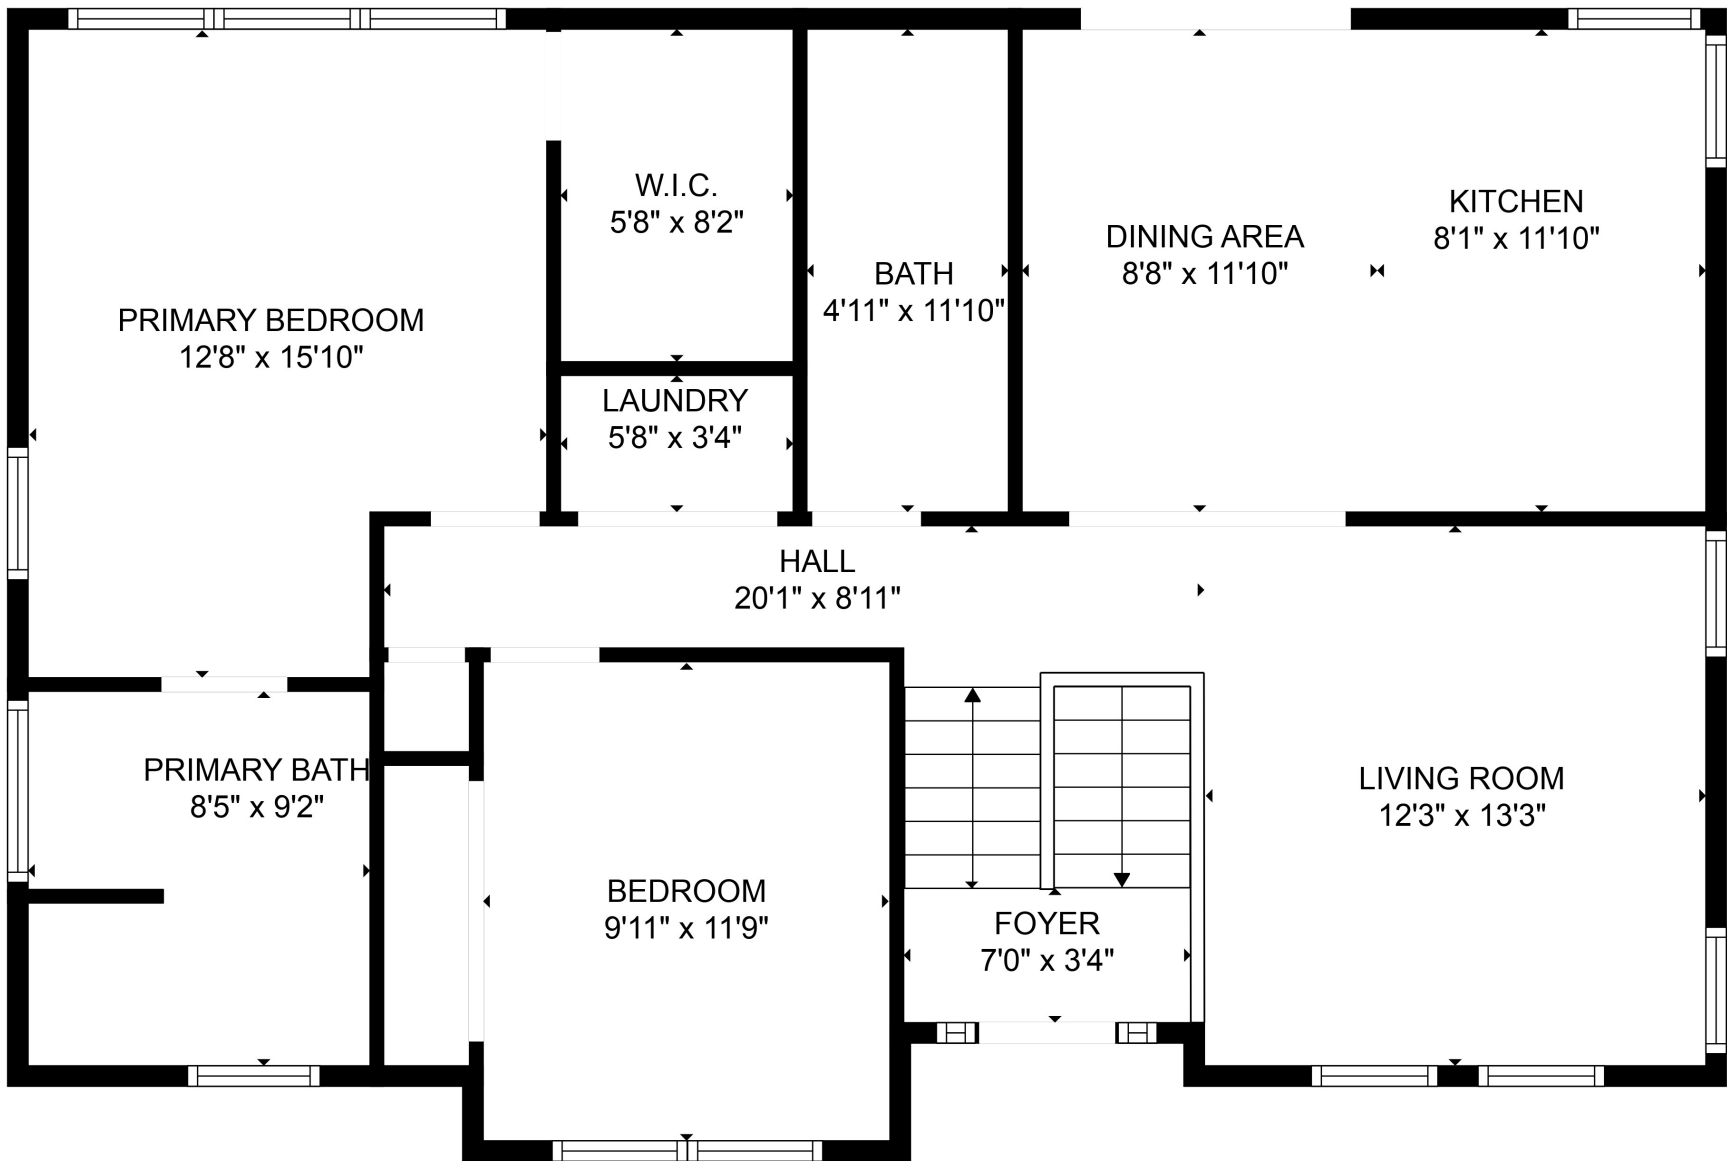

FLOOR 1

FLOOR 2

Total scanned area: 2354 sq. ft

Total scanned area: 2354 sq. ft

MEASUREMENTS ARE CALCULATED BY CUBICASA TECHNOLOGY. DEEMED HIGHLY RELIABLE BUT NOT GUARANTEED.

Total scanned area: 2354 sq. ft

MEASUREMENTS ARE CALCULATED BY CUBICASA TECHNOLOGY. DEEMED HIGHLY RELIABLE BUT NOT GUARANTEED.