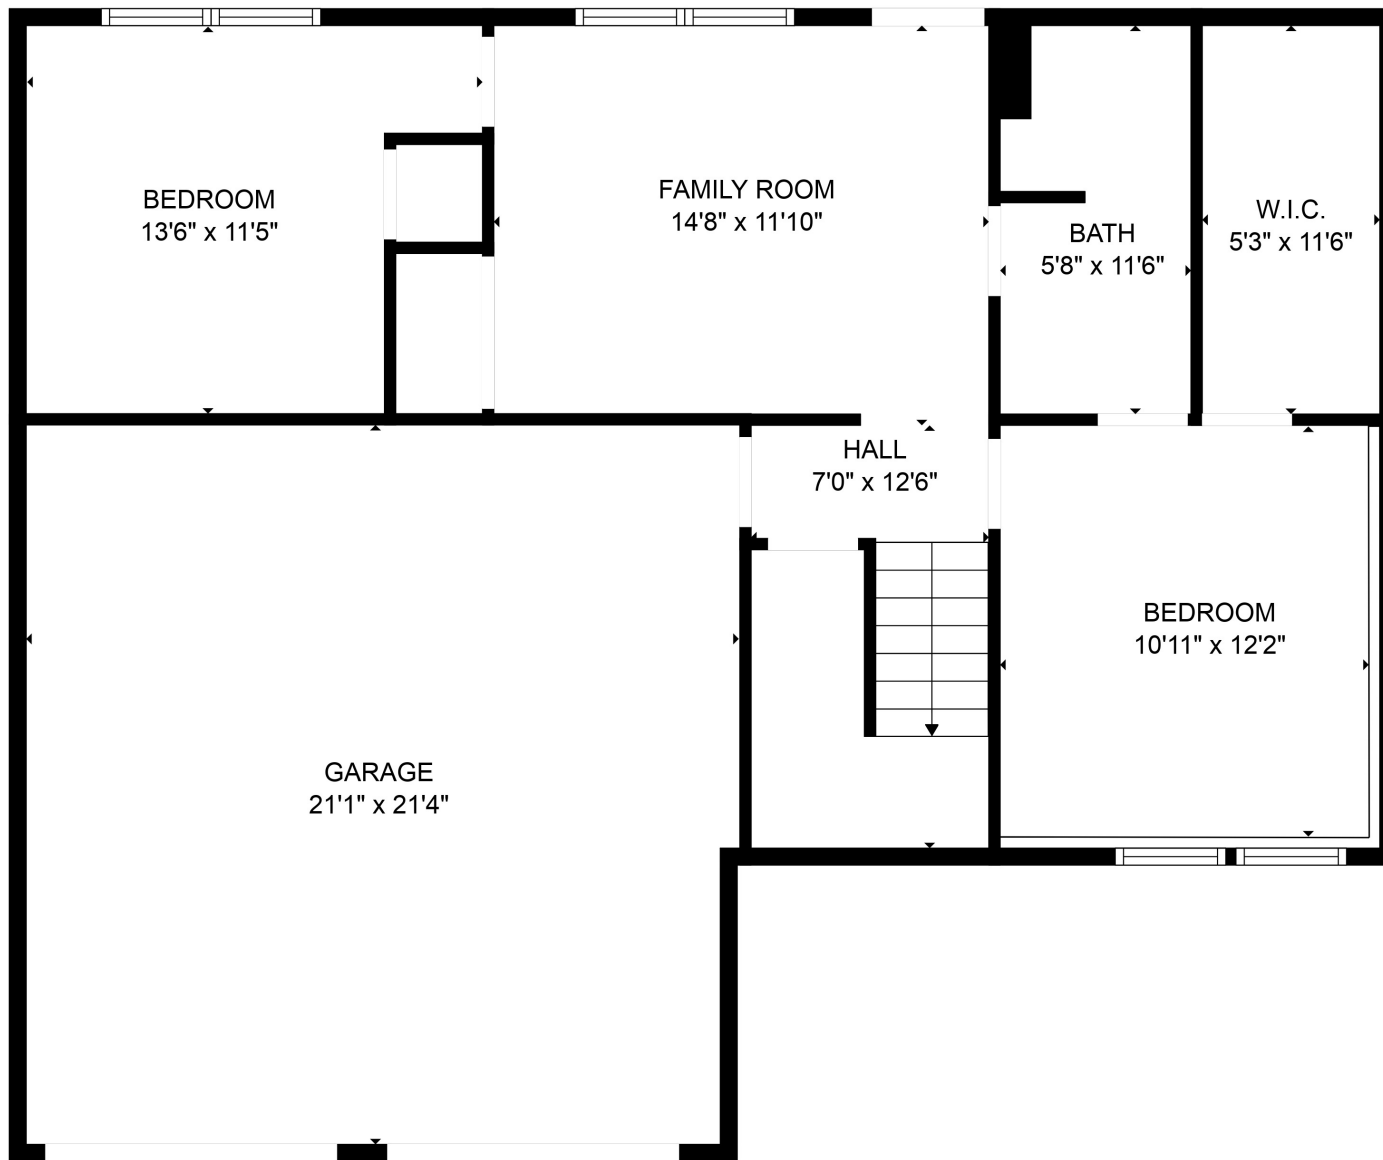

FLOOR 1

FLOOR 2

Total scanned area: 2354 sq. ft

Total scanned area: 2354 sq. ft

MEASUREMENTS ARE CALCULATED BY CUBICASA TECHNOLOGY. DEEMED HIGHLY RELIABLE BUT NOT GUARANTEED.

Total scanned area: 2354 sq. ft